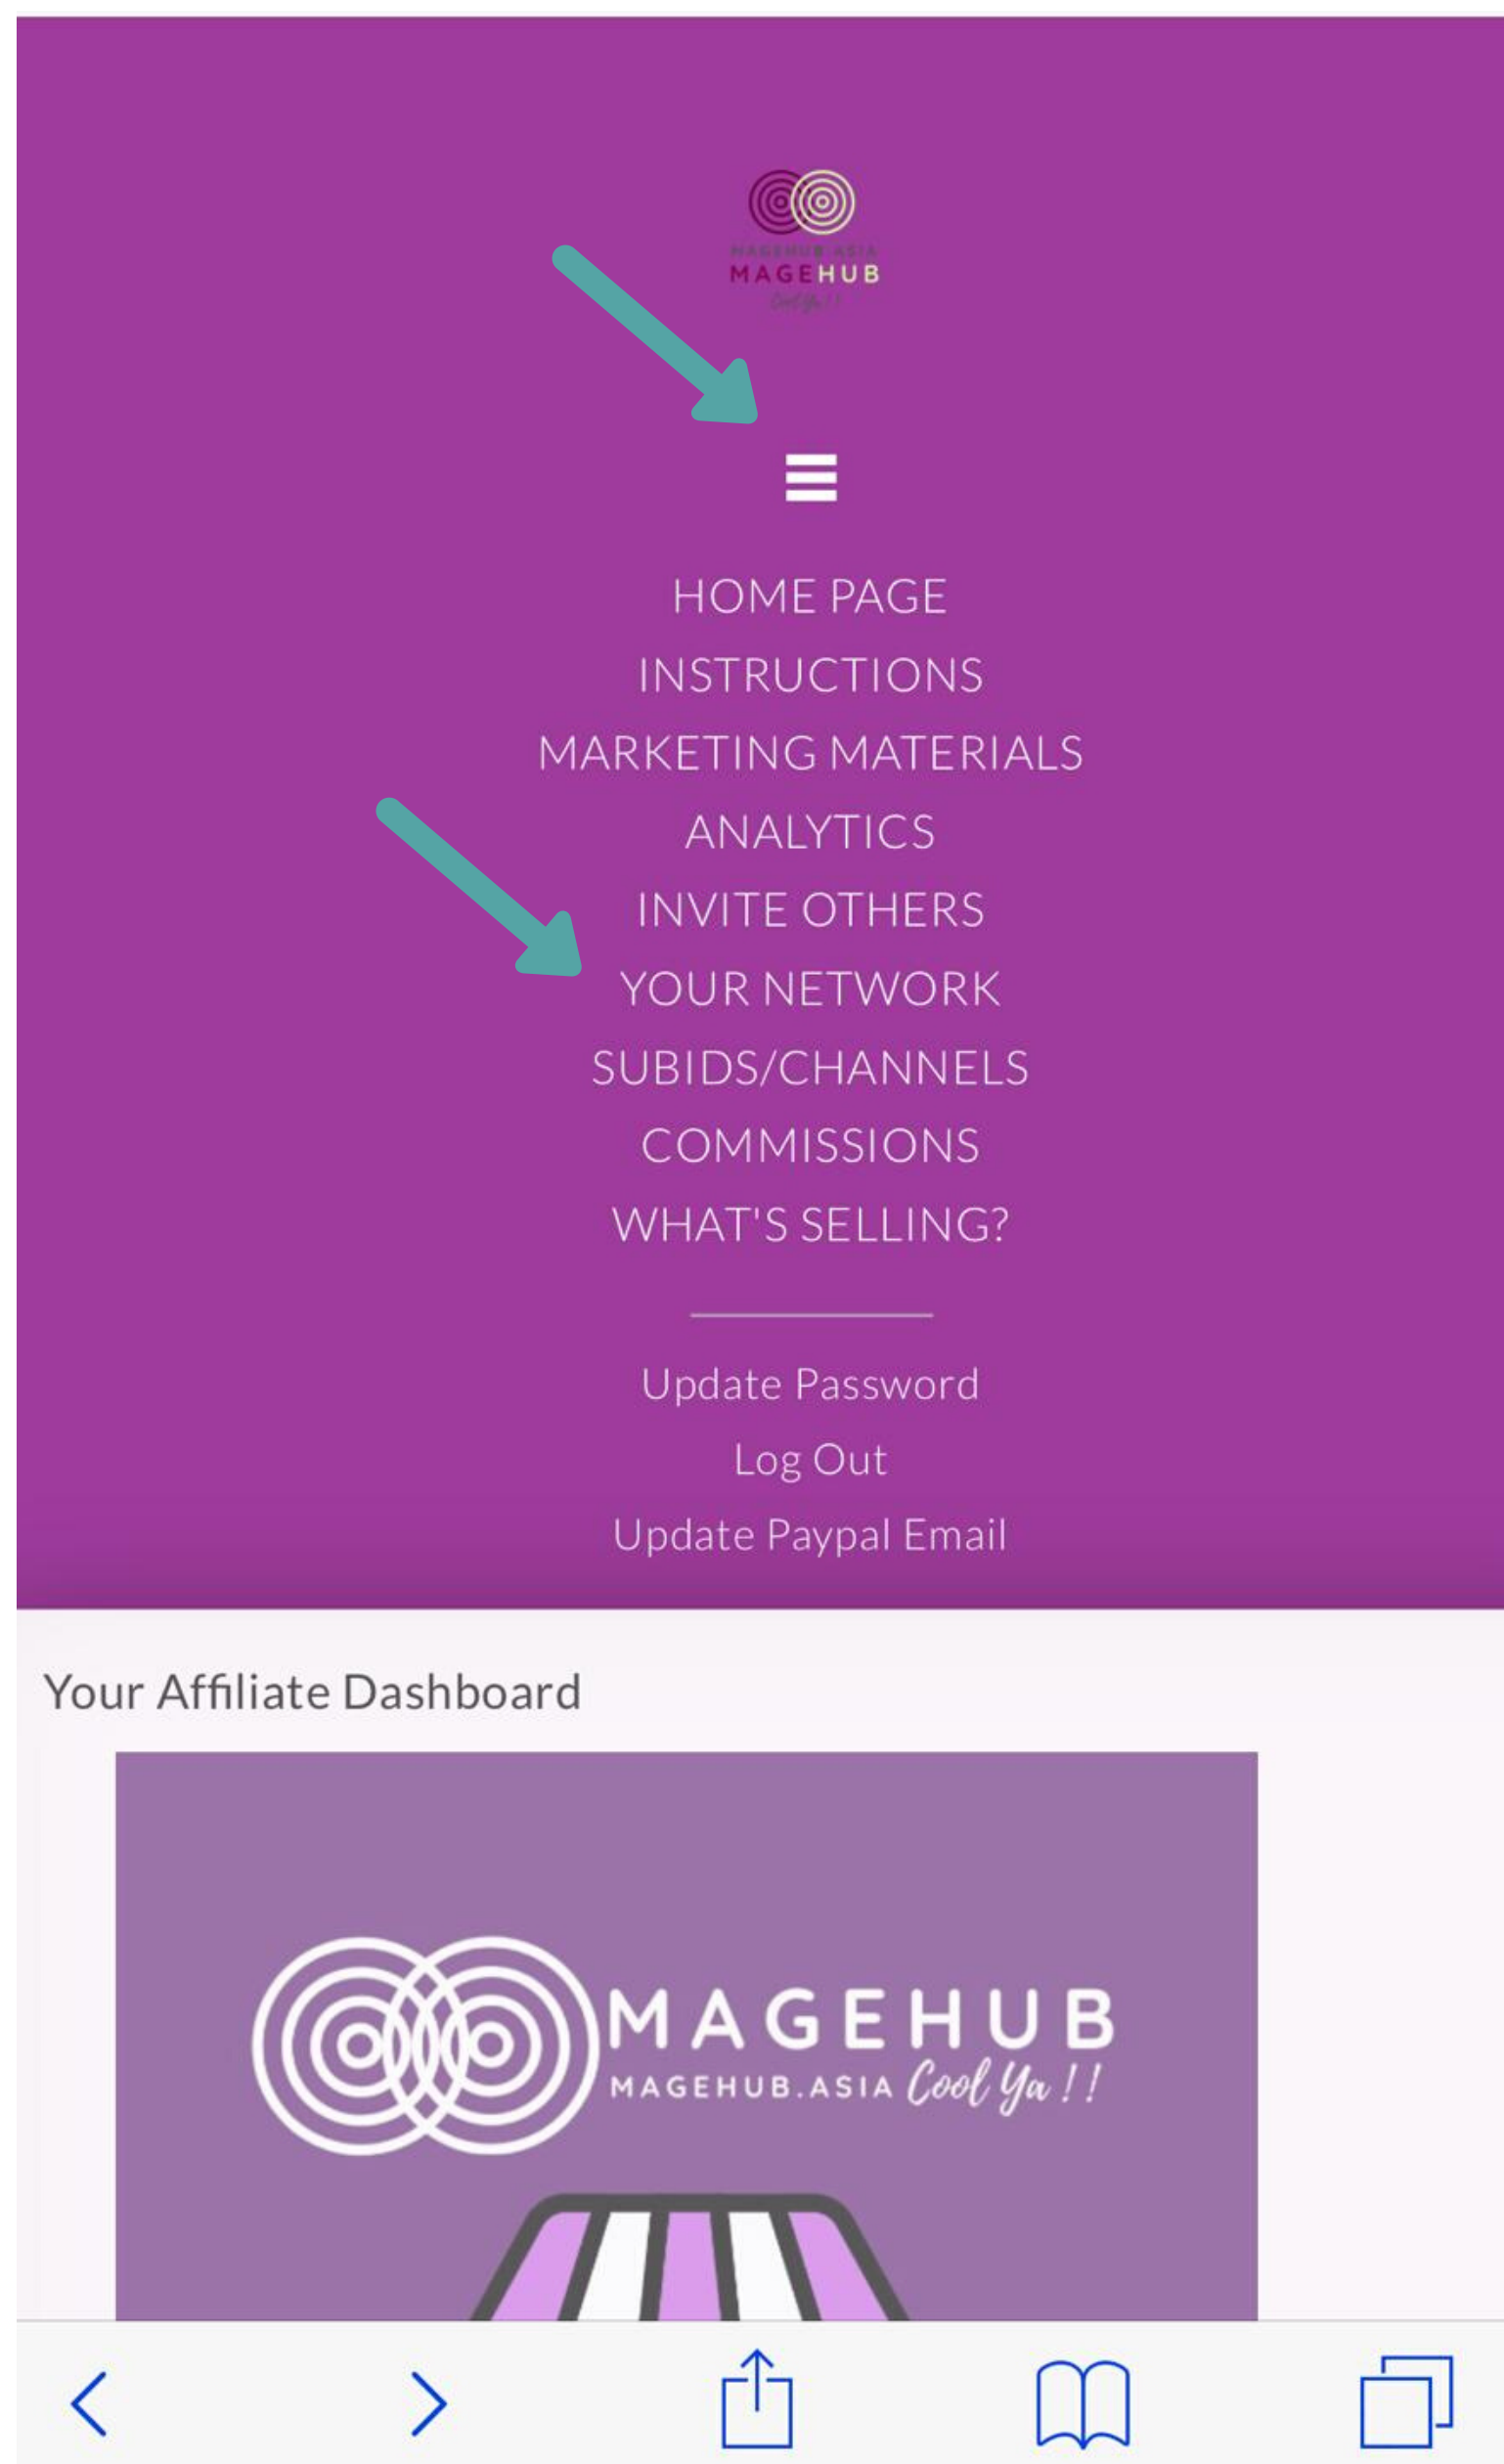

How to refer your network of people to become your network of affiliates?

If you wish to share your **Store Link** to invite your friends to become Affiliate like yourself to enjoy* 0.5%-2% when they refer a deal.

STEP 1: Click on to Hamburger Menu Bar and enter into **YOUR NETWORK**.

enter to
your network