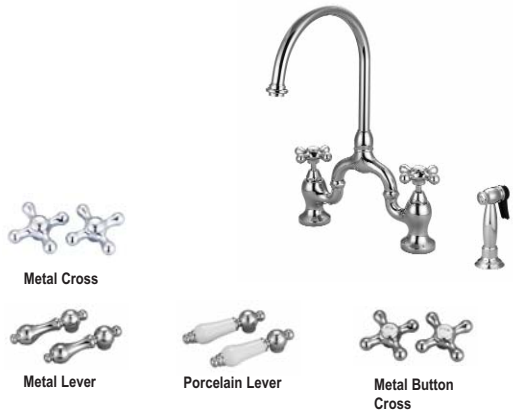

Kitchen Bridge Faucets

Ceramic disc cartridges

Maximum 1.8 GPM @ 60 psi

Banner Kitchen Bridge Faucet with Sidespray

- Lead free brass construction
- Includes brass sidespray with hose
- Gooseneck swivel spout
- Includes connection hoses

Finish	Product Number	Handles	Price
BN	KFB504-ML-BN	Metal lever	$1,274
CP	KFB504-ML-CP	Metal lever	$1,097
ORB	KFB504-ML-ORB	Metal lever	$1,292
BN	KFB504-PL-BN	Porcelain lever	$1,274
CP	KFB504-PL-CP	Porcelain lever	$1,097
ORB	KFB504-PL-ORB	Porcelain lever	$1,292
BN	KFB504-MC-BN	Metal cross w/porcelain buttons	$1,282
CP	KFB504-MC-CP	Metal cross w/porcelain buttons	$1,105
ORB	KFB504-MC-ORB	Metal cross w/porcelain buttons	$1,300
BN	KFB504-MC2-BN	Metal cross	$1,288
CP	KFB504-MC2-CP	Metal cross	$1,109
ORB	KFB504-MC2-ORB	Metal cross	$1,304

Schedule C

IAPMO/CEC/cUPC/AB1953 Certified

Carlton Kitchen Bridge Faucet with Sidespray

- Lead free brass construction
- Includes sidespray with hose
- Hooked swivel spout
- Includes connection hoses