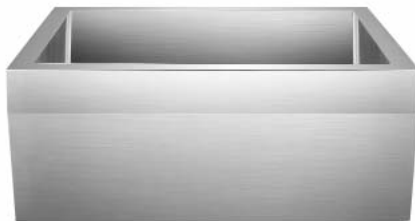

W 27"

D 20"

H 11"

Interior: 24" x 17" • Basin depth: 10"

Anise Single Bowl Stainless Steel Angled Farmer Sink

- 16 gauge metal
- Accommodates 3½" center drains
- Matte finish
- Coating and pads for sound insulation
- Tight radius corners
- Angled apron front

Color	Product Number	Price
SS	FSSSB2010-SS	$1,017

Schedule M

Installation template included.