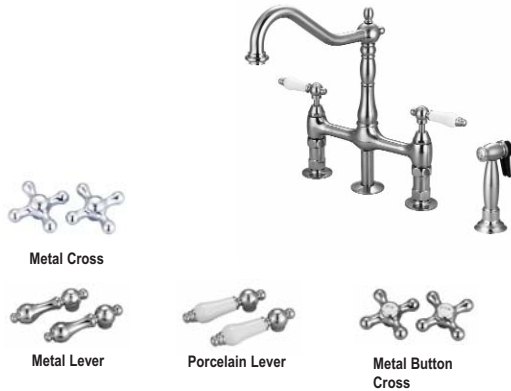

Maximum 1.8 GPM @ 60 psi

Finish	Product Number	Handles	Price
BN	KFB506-ML-BN	Metal lever	\$1,319
CP	KFB506-ML-CP	Metal lever	\$1,141
ORB	KFB506-ML-ORB	Metal lever	\$1,338
BN	KFB506-PL-BN	Porcelain lever	\$1,319
CP	KFB506-PL-CP	Porcelain lever	\$1,141
ORB	KFB506-PL-ORB	Porcelain lever	\$1,338
BN	KFB506-MC-BN	Metal cross w/porcelain buttons	\$1,328
CP	KFB506-MC-CP	Metal cross w/porcelain buttons	\$1,148
ORB	KFB506-MC-ORB	Metal cross w/porcelain buttons	\$1,346
BN	KFB506-MC2-BN	Metal cross	\$1,333
CP	KFB506-MC2-CP	Metal cross	\$1,154
ORB	KFB506-MC2-ORB	Metal cross	\$1,350

Schedule C

IAPMO/CEC/cUPC/AB1953 Certified

Color Code **BN** Brushed Nickel **CP** Polished Chrome **ORB** Oil Rubbed Bronze

Kitchen Bridge Faucets

Emral Kitchen Bridge Faucet with Sidespray

- Lead free brass construction
- Includes brass sidespray with hose
- Hooked swivel spout
- Includes connection hoses