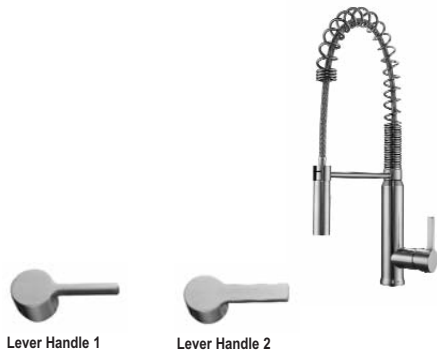

Spring Spout Kitchen Faucets

Ceramic disc cartridge

Maximum 1.8 GPM @ 60 psi

Hoses have 1/2" male connectors

Santos Single Handle Kitchen Faucet

- Brass body
- Spring gooseneck spout
- Magnetic plastic pull-down spray
- Includes 2 braided hoses

Finish	Product Number	Handles	Price
BN	KFS421-L1-BN	Lever handle 1	$ 542
CP	KFS421-L1-CP	Lever handle 1	$ 513
ORB	KFS421-L1-ORB	Lever handle 1	$ 593
BN	KFS421-L2-BN	Lever handle 2	$ 542
CP	KFS421-L2-CP	Lever handle 2	$ 513
ORB	KFS421-L2-ORB	Lever handle 2	$ 593

Schedule C

cUPC/NSF/AB1953 Certified