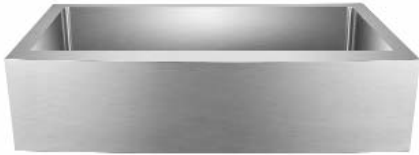

Kitchen and Farmer Sinks

Farmer, kitchen, prep and trough sinks
in stainless steel

Single Bowl Farmer Sinks in Stainless Steel

Amanda Single Bowl Stainless Steel Curved Farmer Sink

- 16 gauge stainless steel
- Accommodates 3½" drain
- Matte finish
- Coating and pads for sound insulation
- Tight radius corners

Color	Product Number	Exterior Dimensions	Interior Dimensions	Price
SS	FSSSB2018-SS	27" x 20¾" x 10"	24" x 16" x 9"	$ 991
SS	FSSSB2020-SS	29¾" x 20¾" x 10"	27" x 16" x 9"	$1,008
SS	FSSSB2022-SS	33" x 20¾" x 10"	30" x 16" x 9"	$1,028
SS	FSSSB2024-SS	36" x 20¾" x 10"	33" x 16" x 9"	$1,055

Schedule M

Installation template included.