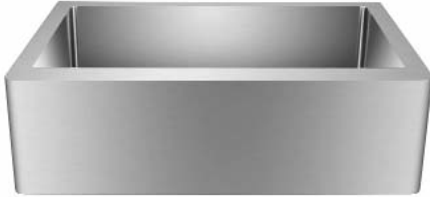

Single Bowl Farmer Sinks in Stainless Steel

Adelphia Single Bowl Stainless Steel Farmer Sink

- 16 gauge stainless steel
- Accommodates 3½" drain
- Matte finish
- Coating and pads for sound insulation
- Drain is at rear of bowl

Color	Product Number	Exterior Dimensions	Interior Dimensions	Price
SS	FSSSB2002-SS	27" x 20" x 10½"	24" x 16" x 10"	$ 969
SS	FSSSB2006-SS	33" x 20" x 10½"	30" x 16" x 10"	$ 998

Schedule M

Installation template included.