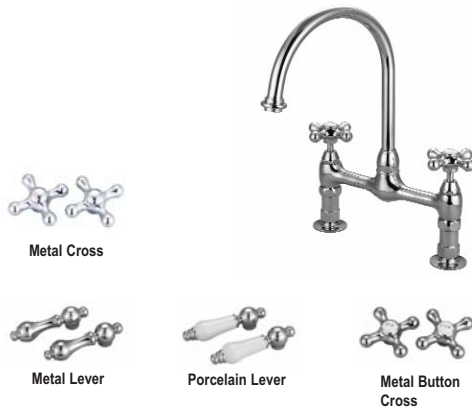

Harding Kitchen Bridge Faucet

- Lead free brass construction
- Gooseneck swivel spout
- Includes connection hoses

Ceramic disc cartridges
Maximum 1.8 GPM @ 60 psi

Finish	Product Number	Handles	Price
BN	KFB510-ML-BN	Metal lever	$ 733
CP	KFB510-ML-CP	Metal lever	$ 652
ORB	KFB510-ML-ORB	Metal lever	$ 761
BN	KFB510-PL-BN	Porcelain lever	$ 733
CP	KFB510-PL-CP	Porcelain lever	$ 652
ORB	KFB510-PL-ORB	Porcelain lever	$ 761
BN	KFB510-MC-BN	Metal cross w/porcelain buttons	$ 742
CP	KFB510-MC-CP	Metal cross w/porcelain buttons	$ 660
ORB	KFB510-MC-ORB	Metal cross w/porcelain buttons	$ 769
BN	KFB510-MC2-BN	Metal cross	$ 747
CP	KFB510-MC2-CP	Metal cross	$ 664
ORB	KFB510-MC2-ORB	Metal cross	$ 774

Schedule C

IAPMO/CEC/cUPC/AB1953 Certified

Color Code Color Code **BN** Brushed Nickel **CP** Polished Chrome **ORB** Oil Rubbed Bronze