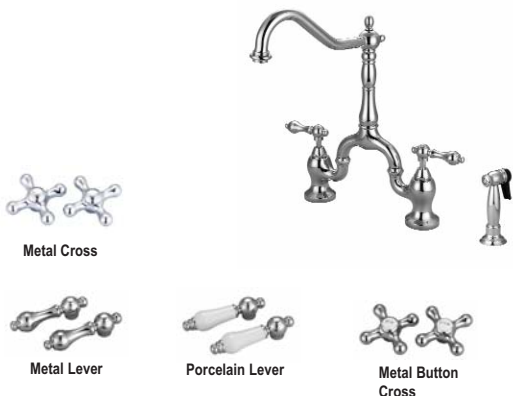

Ceramic disc cartridges

Maximum 1.8 GPM @ 60 psi

Finish	Product Number	Handles	Price
BN	KFB506-ML-BN	Metal lever	$1,319
CP	KFB506-ML-CP	Metal lever	$1,141
ORB	KFB506-ML-ORB	Metal lever	$1,338
BN	KFB506-PL-BN	Porcelain lever	$1,319
CP	KFB506-PL-CP	Porcelain lever	$1,141
ORB	KFB506-PL-ORB	Porcelain lever	$1,338
BN	KFB506-MC-BN	Metal cross w/porcelain buttons	$1,328
CP	KFB506-MC-CP	Metal cross w/porcelain buttons	$1,148
ORB	KFB506-MC-ORB	Metal cross w/porcelain buttons	$1,346
BN	KFB506-MC2-BN	Metal cross	$1,333
CP	KFB506-MC2-CP	Metal cross	$1,154
ORB	KFB506-MC2-ORB	Metal cross	$1,350

Schedule C

IAPMO/CEC/cUPC/AB1953 Certified

Color Code **BN** Brushed Nickel **CP** Polished Chrome **ORB** Oil Rubbed Bronze