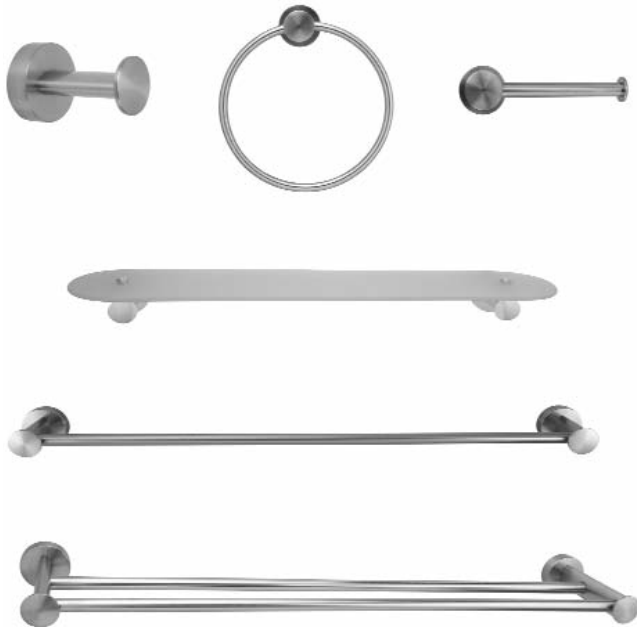

Bath Accessories

Color	Product Number	Description	Price
AB	ATR106-AB	Towel ring	$ 55
BN	ATR106-BN	Towel ring	$ 51
CP	ATR106-CP	Towel ring	$ 44
MB	ATR106-MB	Towel ring	$ 55
ORB	ATR106-ORB	Towel ring	$ 55
AB	AGS106-AB	Glass shelf	$100
BN	AGS106-BN	Glass shelf	$ 94
CP	AGS106-CP	Glass shelf	$ 86
MB	AGS106-MB	Glass shelf	$100
ORB	AGS106-ORB	Glass shelf	$100

Plumer Bath Accessories

- Brass construction
- Includes concealed hardware
- Wall mount installation

Color	Product Number	Description	Price
AB	ARH106-AB	Robe hook	$ 31
BN	ARH106-BN	Robe hook	$ 29
CP	ARH106-CP	Robe hook	$ 25
MB	ARH106-MB	Robe hook	$ 31
ORB	ARH106-ORB	Robe hook	$ 31
AB	ADTB106-18-AB	18" Double towel bar	$155
BN	ADTB106-18-BN	18" Double towel bar	$137
CP	ADTB106-18-CP	18" Double towel bar	$120
MB	ADTB106-18-MB	18" Double towel bar	$155
ORB	ADTB106-18-ORB	18" Double towel bar	$155
AB	ADTB106-24-AB	24" Double towel bar	$170
BN	ADTB106-24-BN	24" Double towel bar	$151
CP	ADTB106-24-CP	24" Double towel bar	$131
MB	ADTB106-24-MB	24" Double towel bar	$170
ORB	ADTB106-24-ORB	24" Double towel bar	$170
AB	ATPH106-AB	Toilet paper holder	$ 46
BN	ATPH106-BN	Toilet paper holder	$ 43
CP	ATPH106CP	Toilet paper holder	$ 37
MB	ATPH106-MB	Toilet paper holder	$ 46
ORB	ATPH106-ORB	Toilet paper holder	$ 46
AB	ATB106-18-AB	18" Towel bar	$ 94
BN	ATB106-18-BN	18" Towel bar	$ 86
CP	ATB106-18-CP	18" Towel bar	$ 76
MB	ATB106-18-MB	18" Towel bar	$ 94
ORB	ATB106-18-ORB	18" Towel bar	$ 94
AB	ATB106-24-AB	24" Towel bar	$101
BN	ATB106-24-BN	24" Towel bar	$ 94
CP	ATB106-24-CP	24" Towel bar	$ 81
MB	ATB106-24-MB	24" Towel bar	$101
ORB	ATB106-24-ORB	24" Towel bar	$101

Schedule M

Color Code **AB** Antique Brass **BN** Brushed Nickel **CP** Polished Chrome **ORB** Oil Rubbed Bronze **MB** Matte Black