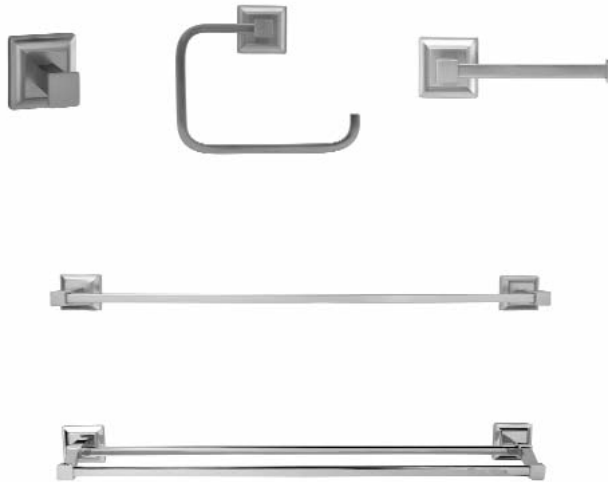

Bath Accessories

Stanton Bath Accessories

- Brass construction
- Includes concealed hardware
- Wall mount installation

Color	Product Number	Description	Price
AB	ATR108-AB	Towel ring	$ 97
BN	ATR108-BN	Towel ring	$ 89
CP	ATR108-CP	Towel ring	$ 77
MB	ATR108-MB	Towel ring	$ 97
ORB	ATR108-ORB	Towel ring	$ 97

Color	Product Number	Description	Price
AB	ARH108-AB	Robe hook	$ 38
BN	ARH108-BN	Robe hook	$ 35
CP	ARH108-CP	Robe hook	$ 30
MB	ARH108-MB	Robe hook	$ 38
ORB	ARH108-ORB	Robe hook	$ 38
AB	ADTB108-18-AB	18" Double towel bar	$174
BN	ADTB108-18-BN	18" Double towel bar	$160
CP	ADTB108-18-CP	18" Double towel bar	$139
MB	ADTB108-18-MB	18" Double towel bar	$174
ORB	ADTB108-18-ORB	18" Double towel bar	$174
AB	ADTB108-24-AB	24" Double towel bar	$198
BN	ADTB108-24-BN	24" Double towel bar	$181
CP	ADTB108-24-CP	24" Double towel bar	$158
MB	ADTB108-24-MB	24" Double towel bar	$198
ORB	ADTB108-24-ORB	24" Double towel bar	$198
AB	ATPH108-AB	Toilet paper holder	$ 50
BN	ATPH108-BN	Toilet paper holder	$ 46
CP	ATPH108CP	Toilet paper holder	$ 40
MB	ATPH108-MB	Toilet paper holder	$ 50
ORB	ATPH108-ORB	Toilet paper holder	$ 50
AB	ATB108-18-AB	18" Towel bar	$ 98
BN	ATB108-18-BN	18" Towel bar	$ 91
CP	ATB108-18-CP	18" Towel bar	$ 80
MB	ATB108-18-MB	18" Towel bar	$ 98
ORB	ATB108-18-ORB	18" Towel bar	$ 98
AB	ATB108-24-AB	24" Towel bar	$106
BN	ATB108-24-BN	24" Towel bar	$ 98
CP	ATB108-24-CP	24" Towel bar	$ 85
MB	ATB108-24-MB	24" Towel bar	$106
ORB	ATB108-24-ORB	24" Towel bar	$106

Schedule M

Color Code **AB** Antique Brass **BN** Brushed Nickel **CP** Polished Chrome **MB** Matte Black **ORB** Oil Rubbed Bronze