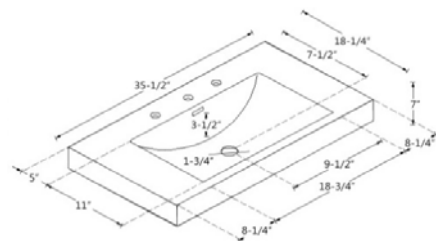

bowl interior: 16-1/2 x 4 x 10-1/2"
 overall depth: 6-1/2"
 water depth: 4"
 overflow: yes
 drain opening: 1-3/4"

FITS 36x18" (V3618 or WV3618)

CHARLOTTESVILLE, M4, OASIS, SHAKER AMERICANA, STUDIO ONE

W1 / pre-drilled - single hole	S-11036W1	White	36x18" Ceramic Sink	35-1/2 x 18-1/4 x 3-1/4"	\$ 770.00
W8 / pre-drilled - 8" widespread	S-11036W8	White	36x18" Ceramic Sink	35-1/2 x 18-1/4 x 3-1/4"	\$ 770.00