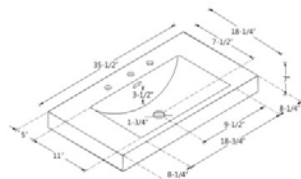

WV - PATENT PENDING

CHARLOTTESVILLE w/ Nickel (1510-Light Gray) (1511-Vintage Black)

CLASSIC

Item No.   Finish   Description   Product Size /Inches
W x D x H

List Price

1510-WV2118   Light Gray   21x18" Wall Mount Vanity $ 1,150.00

21 x 17-1/4 x 16-1/2"

drawer: 1

use with S-11021W1 - 22x18" Ceramic Sink (SOLD SEPARATELY)

S-11021W1   White   22x18" Ceramic Sink   22 x 18 x 2-1/2"   UPS $ 495.00

bowl interior: 19-1/4 x 11-3/4 x 4-1/2"

overall depth: 6-1/2"

water depth: 3-1/8"

overflow: yes

drain opening: 1-3/4"

pre-drilled: W1 / single hole

1510-WV3018   Light Gray   30x18" Wall Mount Vanity $ 1,360.00

29 x 17-1/4 x 16-1/2"

drawer: 2

use with S-11030W1 / S-11030W8 - 30x18" Ceramic Sink (SOLD SEPARATELY)

S-11030W1   White   30x18" Ceramic Sink   29-1/2 x 18 x 3"   UPS $ 600.00

S-11030W8   White   30x18" Ceramic Sink   29-1/2 x 18 x 3"   UPS $ 600.00

bowl interior: 16-1/2 x 4 x 10-1/2"

overall depth: 6-1/2"

water depth: 3-1/8"

overflow: yes

drain opening: 1-3/4"

pre-drilled: W1 / single hole or W8 / 8" widespread

1510-WV3618   Light Gray   36x18" Wall Mount Vanity $ 1,650.00

34-3/4 x 17-1/4 x 16-1/2"

drawer: 2

use with S-11036W1 / S-11036W8 - 36x18" Ceramic Sink (SOLD SEPARATELY)

S-11036W1   White   36x18" Ceramic Sink   35-1/2 x 18-1/4 x 3-1/4" $ 770.00

S-11036W8   White   36x18" Ceramic Sink   35-1/2 x 18-1/4 x 3-1/4" $ 770.00

bowl interior: 18-3/4 x 5-1/4 x 11"

overall depth: 7"

water depth: 3-1/4"

overflow: yes

drain opening: 1-3/4"

pre-drilled: W1 / single hole or W8 / 8" widespread