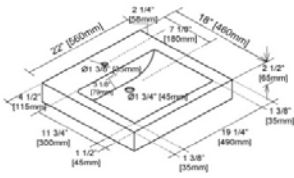

1510-WV3018   Light Gray   30x18" Wall Mount Vanity $ 1,360.00

29 x 17-1/4 x 16-1/2"

drawer: 2

use with S-11030W1 / S-11030W8 - 30x18" Ceramic Sink (SOLD SEPARATELY)

S-11030W1   White   30x18" Ceramic Sink   29-1/2 x 18 x 3"   UPS $ 600.00

S-11030W8   White   30x18" Ceramic Sink   29-1/2 x 18 x 3"   UPS $ 600.00

bowl interior: 16-1/2 x 4 x 10-1/2"

overall depth: 6-1/2"

water depth: 3-1/8"

overflow: yes

drain opening: 1-3/4"

pre-drilled: W1 / single hole or W8 / 8" widespread