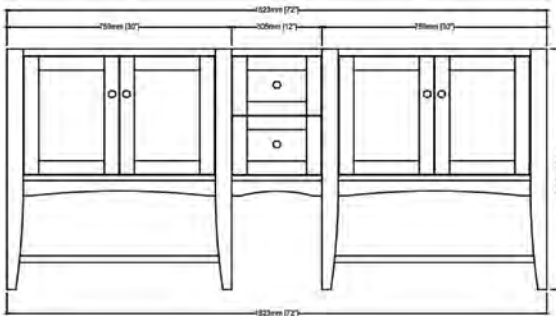

72" Modular Configuration

overall width: 72" with no top
1512-VH30 (2) 30" Open Shelf Vanity (2)
1512-DB12-H 12" Drawer Bridge 2-Drawer