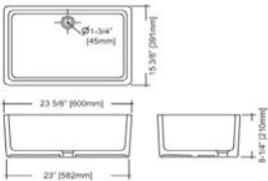

FARMHOUSE SINK

S-F2416WH	White	24x16" Apron Sink	23-5/8 x 15-3/8 x 8-1/4"	UPS $ 1,100.00
		Fireclay	overflow: no	drain opening: 1-3/4"

CORNER SINK

FITS 26" SHAKER AMERICANA

S-CV26	White	26" Corner Sink	26 x 18-1/2 x 1-3/4"	UPS $ 580.00