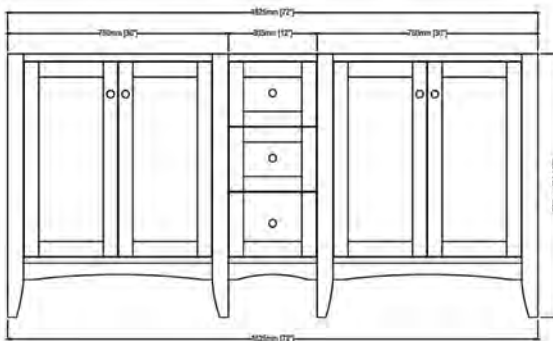

72" Modular Configuration

overall width: 72" with no top
1512 / 1513-V30 (2) 30" Vanity (2)
1512 / 1513-DB12 12" Drawer Bridge 3-Drawer