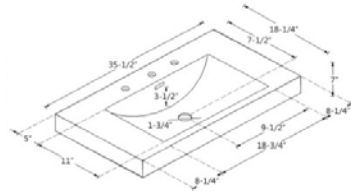

WALL MOUNT OPTIONS - (continued)

Item No.	Finish	Description	Product Size /Inches W x D x H	List Price
36" Wall (narrow depth) - (continued)				
STUDIO ONE				
1517-WV3618	Glossy White	36x18" Wall Mount Vanity		$ 1,150.00
1518-WV3618	Glossy Pewter	36x18" Wall Mount Vanity		
			34-3/4 x 17-1/4 x 27-1/8"	
			drawer: 2	
use with S-11036W1 / S-11036W8 - 36x18" Ceramic Sink (SOLD SEPARATELY)				
S-11036W1	White	36x18" Ceramic Sink	35-1/2 x 18-1/4 x 3-1/4"	$ 770.00
S-11036W8	White	36x18" Ceramic Sink	35-1/2 x 18-1/4 x 3-1/4"	$ 770.00
			bowl interior: 18-3/4 x 5-1/4 x 11"	
			overall depth: 7"	
			water depth: 3-1/4"	
			overflow: yes	
			drain opening: 1-3/4"	
			pre-drilled: W1 / single hole or W8 / 8" widespread