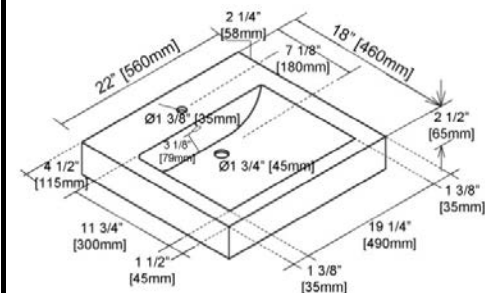

TOP OPTIONS - 72" DOUBLE BOWL VANITY

2cm (3/4") QUARTZ - Rectangular Undermount Bowl / Ease Edge

TQ2-S7322DCQ1	Quartz	Carrera Quartz (CQ)	73 x 22-1/4 x 3/4"	$ 2,200.00

backsplash included
pre-drilled - single hole

bowl opening center to center: 42-1/8"
optional QUARTZ side splash available see page 183 (SOLD SEPARATELY)
use with S-200 Rectangular - Ceramic Undermount Sink (SOLD SEPARATELY)

QUARTZ SIDE SPLASH

2cm (3/4") QUARTZ - Side Splash / Ease Edge

SQ-21BZ	Quartz	Blizzard (BZ)	21-1/4 x 4 x 3/4"	UPS $ 70.00
SQ-21CM	Quartz	Crema (CM)	21-1/4 x 4 x 3/4"	UPS $ 70.00
SQ-21CQ	Quartz	Carrera Quartz (CQ)	21-1/4 x 4 x 3/4"	UPS $ 70.00
SQ-21EG	Quartz	Eggshell (EG)	21-1/4 x 4 x 3/4"	UPS $ 70.00
SQ-21SG	Quartz	Spectre Gray (SG)	21-1/4 x 4 x 3/4"	UPS $ 70.00

can be placed on the right or left
use with TQ-S / TQ2-S / TQ2-V / TQ3-FV quartz tops (SOLD SEPARATELY)

UNDERMOUNT SINK OPTIONS

S-100WH	White	Oval - Ceramic Undermount Sink	UPS $ 180.00
S-100BQ	Biscuit	Oval - Ceramic Undermount Sink	UPS $ 200.00

bowl opening: 17 x 14"
water depth: 4"
overflow: yes
drain opening: 1-3/4"

S-200WH	White	Rectangular - Ceramic Undermount Sink	UPS $ 220.00

bowl opening: 18-1/2 x 12 x 6-1/4"
water depth: 4-1/4"
overflow: yes
drain opening: 1-3/4"

use with T3-S - 3cm (1-1/4") Marble / Granite Top and TQ-S - Quartz Top

VESSEL SINK OPTIONS

S-11021W1	White	22x18" Ceramic Sink	22 x 18 x 2-1/2"	UPS $ 495.00

bowl interior: 19-1/4 x 11-3/4 x 4-1/2"
overall depth: 6-1/2"
water depth: 3-1/8"
overflow: yes
drain opening: 1-3/4"
pre-drilled: W1 / single hole

use with TQ2-V - Quartz Top