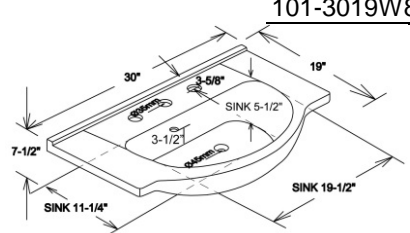

SMALL BATH OPTIONS - (continued)

Item No.	Finish	Description	Product Size /Inches W x D x H	List Price
30" Euro (narrow depth)				
SHAKER AMERICANA				
1512-EU3019	Polar White	30x19" Euro Vanity	27-3/4 x 13 x 34-1/2"	\$ 1,000.00
1513-EU3019	Habana Cherry	30x19" Euro Vanity	27-3/4 x 13 x 34-1/2"	\$ 1,000.00
door: 2 shelf: 1 (adjustable) use with 101-3019W8 - 30x19" Ceramic EuroSink (SOLD SEPARATELY)				
101-3019W8	White	30x19" Ceramic EuroSink	29-1/2 x 19	\$ 525.00
bowl interior: 19-1/2 x 11-1/4 x 5-1/2" overall depth: 7-1/2" water depth: 3-1/2" overflow: yes drain opening: 1-3/4" pre-drilled: W8 / 8" widespread				