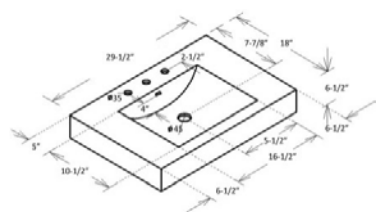

30" Wall (narrow depth)				
CHARLOTTESVILLE w/Nickel				
1510-WV3018	Light Gray	30x18" Wall Mount Vanity	29 x 17-1/4 x 16-1/2"	$ 1,360.00
drawer: 2 use with S-11030W1 / S-11030W8 - 30x18" Ceramic Sink (SOLD SEPARATELY)				
OASIS				
1505-WV3018	Natural Walnut	30x18" Wall Mount Vanity	29 x 17-1/2 x 15-1/4"	$ 1,370.00
drawer: 1 (push-open) use with S-11030W1 / S-11030W8 - 30x18" Ceramic Sink (SOLD SEPARATELY)				
STUDIO ONE				
1530-WV3018	Sand Pebble	30x18" Wall Mount Vanity	29 x 17-1/4 x 16-3/8"	$ 850.00
drawer: 1 hardware: c-c = 5-1/8"(133mm) use with S-11030W1 / S-11030W8 - 30x18" Ceramic Sink (SOLD SEPARATELY)				
1517-WV3018	Glossy White	30x18" Wall Mount Vanity	29 x 17-1/4 x 27-1/8"	$ 1,050.00
1518-WV3018	Glossy Pewter	30x18" Wall Mount Vanity	29 x 17-1/4 x 27-1/8"	$ 1,050.00
drawer: 2 hardware: c-c = 5"(127mm) use with S-11030W1 / S-11030W8 - 30x18" Ceramic Sink (SOLD SEPARATELY)				
S-11030W1	White	30x18" Ceramic Sink	29-1/2 x 18 x 3"	UPS $ 600.00
S-11030W8	White	30x18" Ceramic Sink	29-1/2 x 18 x 3"	UPS $ 600.00
bowl interior: 16-1/2 x 4 x 10-1/2" overall depth: 6-1/2" water depth: 3-1/8" overflow: yes drain opening: 1-3/4" pre-drilled: W1 / single hole or W8 / 8" widespread