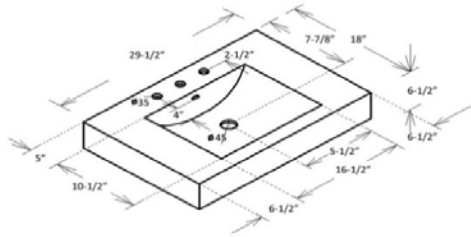

SINK OPTIONS - (continued)

Item No.	Finish	Description	Product Size /Inches W x D x H	List Price

CERAMIC SINK OPTIONS

FITS 30x18" (VH3018, V3018 or WV3018)

CHARLOTTESVILLE, M4, OASIS, SHAKER AMERICANA, STUDIO ONE

W1 / pre-drilled - single hole	S-11030W1	White	30x18" Ceramic Sink	29-1/2 x 18 x 3"	UPS $ 600.00
W8 / pre-drilled - 8" widespread	S-11030W8	White	30x18" Ceramic Sink	29-1/2 x 18 x 3"	UPS $ 600.00