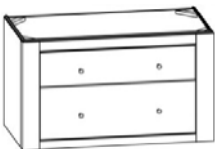

1510-WV3618   Light Gray   36x18" Wall Mount Vanity $ 1,650.00

34-3/4 x 17-1/4 x 16-1/2"

drawer: 2

use with S-11036W1 / S-11036W8 - 36x18" Ceramic Sink (SOLD SEPARATELY)

S-11036W1   White   36x18" Ceramic Sink   35-1/2 x 18-1/4 x 3-1/4" $ 770.00

S-11036W8   White   36x18" Ceramic Sink   35-1/2 x 18-1/4 x 3-1/4" $ 770.00

bowl interior: 18-3/4 x 5-1/4 x 11"

overall depth: 7"

water depth: 3-1/4"

overflow: yes

drain opening: 1-3/4"

pre-drilled: W1 / single hole or W8 / 8" widespread