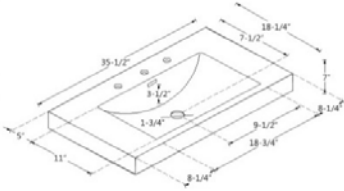

36" (narrow depth)				
OASIS				
1530-V3618	Sand Pebble	36x18" Vanity	34-3/4 x 17-1/4 x 33"	$ 1,150.00
			door: 2	
			drawer: 1	
			hardware: c-c = 5-1/8"(133mm)	
			use with S-11036W1 / S-11036W8 - 36x18" Ceramic Sink (SOLD SEPARATELY)	
SHAKER AMERICANA				
1512-V3618	Polar White	36x18" Vanity	34-3/4 x 17-1/4 x 33"	$ 1,900.00
1513-V3618	Habana Cherry	36x18" Vanity	34-3/4 x 17-1/4 x 33"	$ 1,900.00
			door: 1 (hinge-right)	
			drawer: 6	
			use with S-11036W1 / S-11036W8 - 36x18" Ceramic Sink (SOLD SEPARATELY)	
S-11036W1	White	36x18" Ceramic Sink	35-1/2 x 18-1/4 x 3-1/4"	$ 770.00
S-11036W8	White	36x18" Ceramic Sink	35-1/2 x 18-1/4 x 3-1/4"	$ 770.00
			bowl interior: 18-3/4 x 5-1/4 x 11"	
			overall depth: 7"	
			water depth: 3-1/4"	
			overflow: yes	
			drain opening: 1-3/4"	
			pre-drilled: W1 / single hole or W8 / 8" widespread