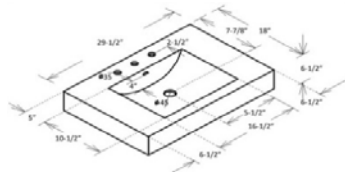

bowl interior: 16-1/2 x 4 x 10-1/2"

overall depth: 6-1/2"

water depth: 3-1/8"

overflow: yes

drain opening: 1-3/4"

pre-drilled: W1 / single hole or W8 / 8" widespread

36" Wall (narrow depth)

CHARLOTTESVILLE w/Nickel