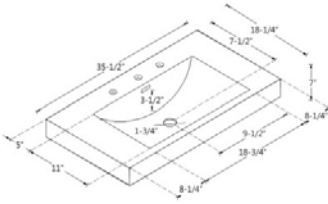

34-3/4 x 17-1/4 x 27-1/8"

drawer: 2

hardware: c-c = 5"(127mm)

use with S-11036W1 / S-11036W8 - 36x18" Ceramic Sink (SOLD SEPARATELY)

SMALL BATH OPTIONS - (continued)

Item No.	Finish	Description	Product Size /Inches W x D x H	List Price
36" Wall (narrow depth) - (continued)				
S-11036W1	White	36x18" Ceramic Sink	35-1/2 x 18-1/4 x 3-1/4"	\$ 770.00
S-11036W8	White	36x18" Ceramic Sink	35-1/2 x 18-1/4 x 3-1/4"	\$ 770.00
			bowl interior: 18-3/4 x 5-1/4 x 11"	
			overall depth: 7"	
			water depth: 3-1/4"	
			overflow: yes	
			drain opening: 1-3/4"	
			pre-drilled: W1 / single hole or W8 / 8" widespread	