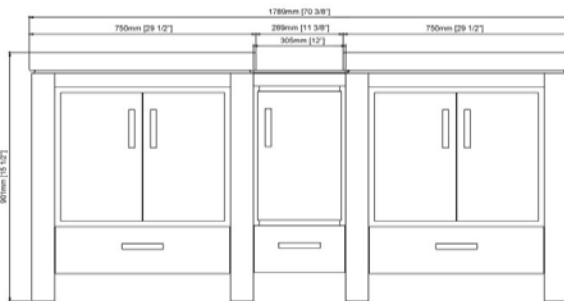

PAT. #US D804.863S

OASIS

LIFESTYLE

54" Modular Configuration

1530-V2118 (2)
1530-DB1217

overall width: 54-7/8" with top
21x18" Vanity (2)
12x17" Drawer Bridge

70" Modular Configuration

1530-V3018 (2)
1530-DB1217