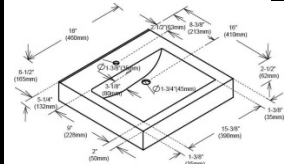

SMALL BATH OPTIONS

SPECIALTY

Item No.	Finish	Description	Product Size /Inches W x D x H	List Price

18" Wall (narrow depth)

STUDIO ONE

1517-WV1816	Glossy White	18x16" Wall Mount Vanity		$ 750.00

1518-WV1816	Glossy Pewter	18x16" Wall Mount Vanity		$ 750.00

17-1/2 x 15-1/2 x 27-1/8"

door: 1 (hinge-right)

hardware: c-c = 5"(127mm)

use with S-11018W1 - 18x16" Ceramic Sink (SOLD SEPARATELY)

S-11018W1	White	18x16" Ceramic Sink	18 x 16 x 2-1/2"	UPS $ 375.00

bowl interior: 15-3/8 x 4-1/4 x 9"

overall depth: 6-1/2"

water depth: 3-1/8"

overflow: yes

drain opening: 1-3/4"

pre-drilled: W1 / single hole

18" (narrow depth)

CHARLOTTESVILLE w/Nickel

1510-V1816A	Light Gray	18x16" Vanity	17-1/2 x 15-1/2 x 33-1/2"	$ 1,200.00

1511-V1816A	Vintage Black	18x16" Vanity	17-1/2 x 15-1/2 x 33-1/2"	$ 1,200.00

door: 1 (hinge-right)

shelf: 1 (adjustable)

use with S-11018W1 - 18x16" Ceramic Sink (SOLD SEPARATELY)

SHAKER AMERICANA

1512-V1816	Polar White	18x16" Vanity	17-1/2 x 15-1/2 x 33-1/2"	$ 630.00

1513-V1816	Habana Cherry	18x16" Vanity	17-1/2 x 15-1/2 x 33-1/2"	$ 630.00

door: 1 (hinge-right)

shelf: 1 (adjustable)

use with S-11018W1 - 18x16" Ceramic Sink (SOLD SEPARATELY)

use with 1512/1513-HT1816 to make Linen Tower (SOLD SEPARATELY)

STUDIO ONE

1517-V1816	Glossy White	18x16" Vanity	17-1/2 x 15-1/2 x 33-1/2"	$ 800.00

1518-V1816	Glossy Pewter	18x16" Vanity	17-1/2 x 15-1/2 x 33-1/2"	$ 800.00

door: 1 (hinge-right)

use with S-11018W1 - 18x16" Ceramic Sink (SOLD SEPARATELY)

S-11018W1	White	18x16" Ceramic Sink	18 x 16 x 2-1/2"	UPS $ 375.00

bowl interior: 15-3/8 x 4-1/4 x 9"

overall depth: 6-1/2"

water depth: 3-1/8"

overflow: yes

drain opening: 1-3/4"

pre-drilled: W1 / single hole