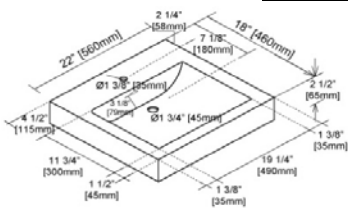

1530-V2118   Sand Pebble   21x18" Vanity   21 x 17-1/4 x 33" $ 770.00

door: 1 (hinge-right)

drawer: 1

hardware: c-c = 5-1/8"(130mm)

use with S-11021W1 - 22x18" Ceramic Sink (SOLD SEPARATELY)

S-11021W1   White   22x18" Ceramic Sink   22 x 18 x 2-1/2"   UPS $ 495.00

bowl interior: 19-1/4 x 11-3/4 x 4-1/2"
overall depth: 6-1/2"
water depth: 3-1/8"
overflow: yes
drain opening: 1-3/4"
pre-drilled: W1 / single hole