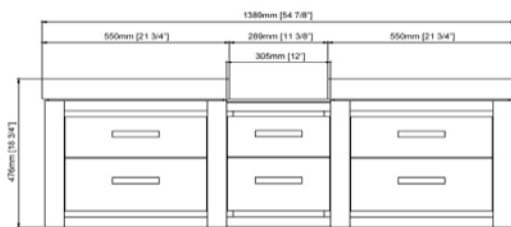

54" Wall Modular Configuration

1530-WV2118 (2)
1530-WDB1217

overall width: 54-7/8" with top
21x18" Wall Mount Vanity (2)
12x17" Wall Drawer Bridge