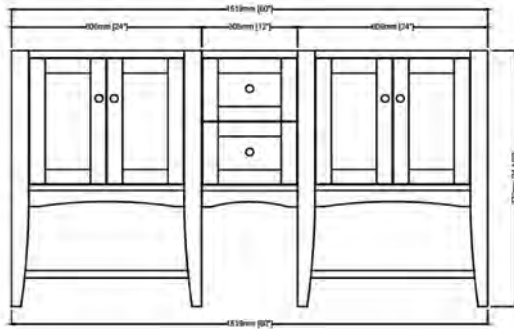

SHAKER AMERICANA (1512-Polar White)

LIFESTYLE

60" Modular Configuration

** Open Shelf version only avail in 1512-Polar White

overall width: 60" with no top
 1512-VH24 (2) 24" Open Shelf Vanity (2)
 1512-DB12-H 12" Drawer Bridge 2-Drawer