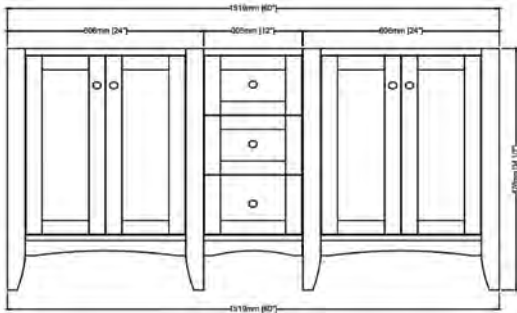

LIFESTYLE

60" Modular Configuration

overall width: 60" with no top
 1512 / 1513-V24 (2) 24" Vanity (2)
 1512 / 1513-DB12 12" Drawer Bridge 3-Drawer

Top options:

- T-6122DWC
- T3-S6022DWC
- TQ-S6022DBZ8
- TQ-S6022DBZ1
- TQ-S6022DCQ8
- TQ-S6022DEG8
- TQ-S6022DSG8
- TQ-R6122DCM8
- TQ-R6122DCQ8
- TQ-R6122DEG8
- TQ2-S6122DCM8
- TQ2-S6122DCQ8
- TQ2-S6122DCQ1
- TQ2-S6122DSG8
- TQ2-V6022DCQ1
- TS4-S6122DMW8