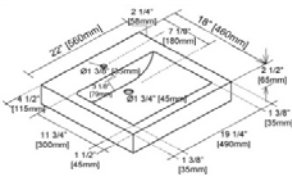

SMALL BATH OPTIONS - (continued)

Item No.   Finish   Description   Product Size /Inches
W x D x H   List Price

21" Wall (narrow depth)

CHARLOTTEVILLE w/Nickel

1510-WV2118   Light Gray   21x18" Wall Mount Vanity $ 1,150.00

21 x 17-1/4 x 16-1/2"

drawer: 1

use with S-11021W1 - 22x18" Ceramic Sink (SOLD SEPARATELY)

1505-WV2118   Natural Walnut   21x18" Wall Mount Vanity $ 1,030.00

21 x 17-1/2 x 15"

drawer: 1 (push-open)

use with S-11021W1 - 22x18" Ceramic Sink (SOLD SEPARATELY)

OASIS

1530-WV2118   Sand Pebble   21x18" Wall Mount Vanity $ 750.00

21 x 17-1/4 x 16-3/8"

drawer: 1

hardware: c-c = 5-1/8"(133mm)

use with S-11021W1 - 22x18" Ceramic Sink (SOLD SEPARATELY)

STUDIO ONE

1517-WV2118   Glossy White   21x18" Wall Mount Vanity $ 850.00

1518-WV2118   Glossy Pewter   21x18" Wall Mount Vanity $ 850.00

21 x 17-1/4 x 27-1/8"

drawer: 1

hardware: c-c = 5"(127mm)

use with S-11021W1 - 22x18" Ceramic Sink (SOLD SEPARATELY)

S-11021W1   White   22x18" Ceramic Sink   22 x 18 x 2-1/2"   UPS $ 495.00

bowl interior: 19-1/4 x 11-3/4 x 4-1/2"

overall depth: 6-1/2"

water depth: 3-1/8"

overflow: yes

drain opening: 1-3/4"

pre-drilled: W1 / single hole

21" (narrow depth)

CHARLOTTEVILLE w/Nickel

1510-V2118A   Light Gray   21x18" Vanity - Door   21 x 17-1/4 x 33-1/2" $ 1,360.00

1511-V2118A   Vintage Black   21x18" Vanity - Door   21 x 17-1/4 x 33-1/2" $ 1,360.00

door: 2

shelf: 1 (adjustable)

use with S-11021W1 - 22x18" Ceramic Sink (SOLD SEPARATELY)

FRAMINGHAM

1502-V2118   Polar White   21x18" Vanity   22-1/2 x 17-1/2 x 33-1/2" $ 775.00

door: 1 (hinge-right)

shelf: 1 (adjustable)

use with S-11021W1 - 22x18" Ceramic Sink (SOLD SEPARATELY)

use with 1502-HT2118 to make Linen Tower (SOLD SEPARATELY)

1505-VH2118   Natural Walnut   21x18" Open Shelf Vanity $ 1,200.00

21 x 17-1/2 x 33-1/8"

drawer: 1 (push-open)

shelf: 1 (open-fixed)