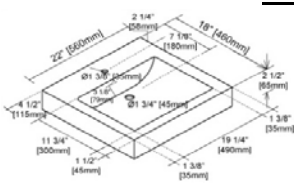

S-11021W1   White   **22x18" Ceramic Sink**   22 x 18 x 2-1/2"   UPS $ 495.00

bowl interior: 19-1/4 x 11-3/4 x 4-1/2"

overall depth: 6-1/2"

water depth: 3-1/8"

overflow: yes

drain opening: 1-3/4"

pre-drilled: W1 / single hole