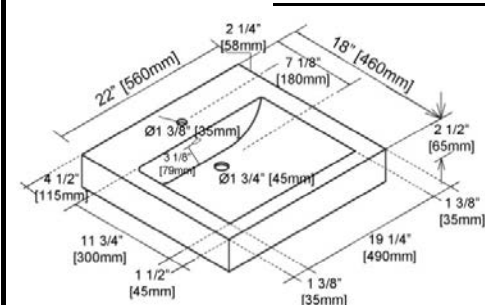

TOP OPTIONS - 72" DOUBLE BOWL VANITY

2cm (3/4") QUARTZ - Rectangular Undermount Bowl / Ease Edge

TQ2-S7322DCQ1	Quartz	Carrera Quartz (CQ)	73 x 22-1/4 x 3/4"	$ 2,200.00

backsplash included
pre-drilled - single hole

bowl opening center to center: 42-1/8"
optional QUARTZ side splash available see page 183 (SOLD SEPARATELY)
use with S-200 Rectangular - Ceramic Undermount Sink (SOLD SEPARATELY)

QUARTZ SIDE SPLASH

2cm (3/4") QUARTZ - Side Splash / Ease Edge

SQ-21BZ	Quartz	Blizzard (BZ)	21-1/4 x 4 x 3/4"	UPS $ 70.00
SQ-21CM	Quartz	Crema (CM)	21-1/4 x 4 x 3/4"	UPS $ 70.00
SQ-21CQ	Quartz	Carrera Quartz (CQ)	21-1/4 x 4 x 3/4"	UPS $ 70.00
SQ-21EG	Quartz	Eggshell (EG)	21-1/4 x 4 x 3/4"	UPS $ 70.00
SQ-21SG	Quartz	Spectre Gray (SG)	21-1/4 x 4 x 3/4"	UPS $ 70.00

can be placed on the right or left
use with TQ-S / TQ2-S / TQ2-V / TQ3-FV quartz tops (SOLD SEPARATELY)

UNDERMOUNT SINK OPTIONS

S-100WH	White	Oval - Ceramic Undermount Sink	UPS $ 180.00
S-100BQ	Biscuit	Oval - Ceramic Undermount Sink	UPS $ 200.00

bowl opening: 17 x 14"
water depth: 4"
overflow: yes
drain opening: 1-3/4"

S-200WH	White	Rectangular - Ceramic Undermount Sink	UPS $ 220.00

bowl opening: 18-1/2 x 12 x 6-1/4"
water depth: 4-1/4"
overflow: yes
drain opening: 1-3/4"

use with T3-S - 3cm (1-1/4") Marble / Granite Top and TQ-S - Quartz Top

VESSEL SINK OPTIONS

S-11021W1	White	22x18" Ceramic Sink	22 x 18 x 2-1/2"	UPS $ 495.00

bowl interior: 19-1/4 x 11-3/4 x 4-1/2"
overall depth: 6-1/2"
water depth: 3-1/8"
overflow: yes
drain opening: 1-3/4"
pre-drilled: W1 / single hole

use with TQ-V - Quartz Top