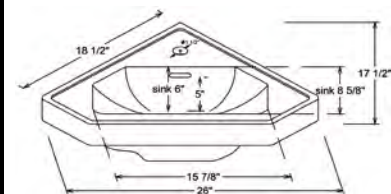

26" Corner (narrow depth)

SHAKER AMERICANA

1512-CV26   Polar White   26" Corner Vanity   24-3/4 x 14-7/16 x 34-1/2" $ 760.00

1513-CV26   Habana Cherry   26" Corner Vanity   24-3/4 x 14-7/16 x 34-1/2" $ 760.00

door: 1 (hinge-right)

use with S-CV26 - 26" Corner Sink (SOLD SEPARATELY)

S-CV26   White   26" Corner Sink   26 x 18-1/2 x 1-3/4"   UPS $ 580.00