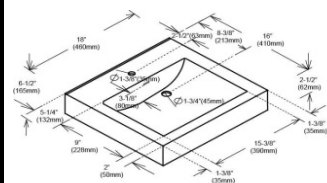

SMALL BATH OPTIONS

SPECIALTY

Item No.	Finish	Description	Product Size /Inches W x D x H	List Price

18" Wall (narrow depth)

STUDIO ONE

1517-WV1816	Glossy White	18x16" Wall Mount Vanity		$ 750.00

1518-WV1816	Glossy Pewter	18x16" Wall Mount Vanity		$ 750.00

17-1/2 x 15-1/2 x 27-1/8"

door: 1 (hinge-right)

hardware: c-c = 5"(127mm)

use with S-11018W1 - 18x16" Ceramic Sink (SOLD SEPARATELY)

S-11018W1	White	18x16" Ceramic Sink	18 x 16 x 2-1/2"	UPS $ 375.00

bowl interior: 15-3/8 x 4-1/4 x 9"

overall depth: 6-1/2"

water depth: 3-1/8"

overflow: yes

drain opening: 1-3/4"

pre-drilled: W1 / single hole

18" (narrow depth)

CHARLOTTESVILLE w/Nickel

1510-V1816A	Light Gray	18x16" Vanity	17-1/2 x 15-1/2 x 33-1/2"	$ 1,200.00

1511-V1816A	Vintage Black	18x16" Vanity	17-1/2 x 15-1/2 x 33-1/2"	$ 1,200.00

door: 1 (hinge-right)

shelf: 1 (adjustable)

use with S-11018W1 - 18x16" Ceramic Sink (SOLD SEPARATELY)

SHAKER AMERICANA

1512-V1816	Polar White	18x16" Vanity	17-1/2 x 15-1/2 x 33-1/2"	$ 630.00

1513-V1816	Habana Cherry	18x16" Vanity	17-1/2 x 15-1/2 x 33-1/2"	$ 630.00

door: 1 (hinge-right)

shelf: 1 (adjustable)

use with S-11018W1 - 18x16" Ceramic Sink (SOLD SEPARATELY)

use with 1512/1513-HT1816 to make Linen Tower (SOLD SEPARATELY)

STUDIO ONE

1517-V1816	Glossy White	18x16" Vanity	17-1/2 x 15-1/2 x 33-1/2"	$ 800.00

1518-V1816	Glossy Pewter	18x16" Vanity	17-1/2 x 15-1/2 x 33-1/2"	$ 800.00

door: 1 (hinge-right)

use with S-11018W1 - 18x16" Ceramic Sink (SOLD SEPARATELY)

S-11018W1	White	18x16" Ceramic Sink	18 x 16 x 2-1/2"	UPS $ 375.00

bowl interior: 15-3/8 x 4-1/4 x 9"

overall depth: 6-1/2"

water depth: 3-1/8"

overflow: yes

drain opening: 1-3/4"

pre-drilled: W1 / single hole