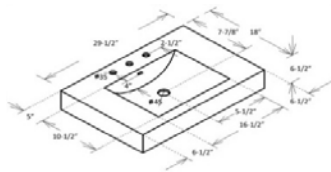

S-11030W1   White   **30x18" Ceramic Sink**   29-1/2 x 18 x 3"   UPS $ 600.00

S-11030W8   White   **30x18" Ceramic Sink**   29-1/2 x 18 x 3"   UPS $ 600.00

bowl interior: 16-1/2 x 4 x 10-1/2"

overall depth: 6-1/2"

water depth: 3-1/8"

overflow: yes

drain opening: 1-3/4"

pre-drilled: W1 / single hole or W8 / 8" widespread