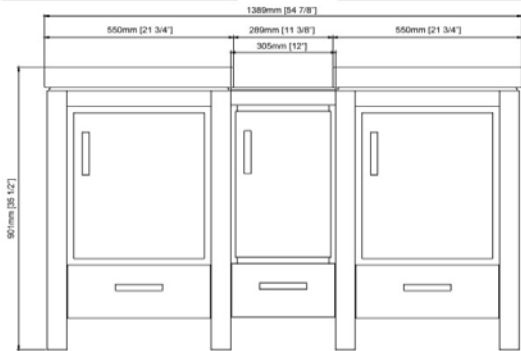

PAT. #US D804.863S

OASIS

LIFESTYLE

54" Modular Configuration

1530-V2118 (2)
1530-DB1217

overall width: 54-7/8" with top
21x18" Vanity (2)
12x17" Drawer Bridge

70" Modular Configuration

1530-V3018 (2)
1530-DB1217