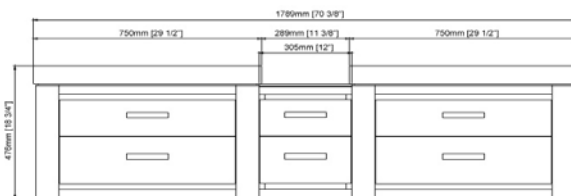

70" Wall Modular Configuration

1530-WV3018 (2)
1530-WDB1217

overall width: 70-3/8" with top
30x18" Wall Mount Vanity (2)
12x17" Wall Drawer Bridge

Linen Tower