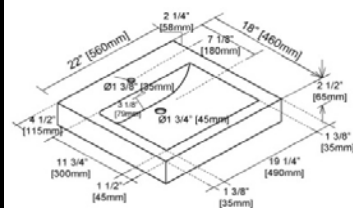

STUDIO ONE

1517-V2118   Glossy White   21x18" Vanity   21 x 17-1/4 x 33-1/2" $ 850.00

1518-V2118   Glossy Pewter   21x18" Vanity   21 x 17-1/4 x 33-1/2" $ 850.00

drawer: 1

use with S-11021W1 - 22x18" Ceramic Sink (SOLD SEPARATELY)

S-11021W1   White   22x18" Ceramic Sink   22 x 18 x 2-1/2"   UPS $ 495.00