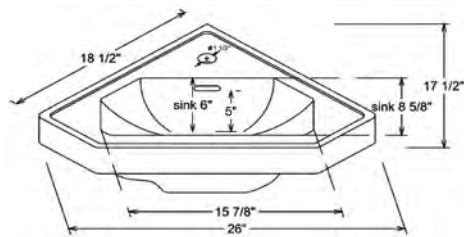

bowl interior: 15-7/8 x 8-5/8 x 6"
overall depth: 8-5/8"
water depth: 5"
overflow: yes
drain opening: 1-3/4"
pre-drilled: single hole

• Note all stated sizes of stone, quartz, ceramic and fdSTONE™ products are nominal and are subject to variations of ± 1/2"; wood products are subject to variations of ± 1/4". For this reason, any measurements that call for extremely close tolerances should be held until the final products are delivered.