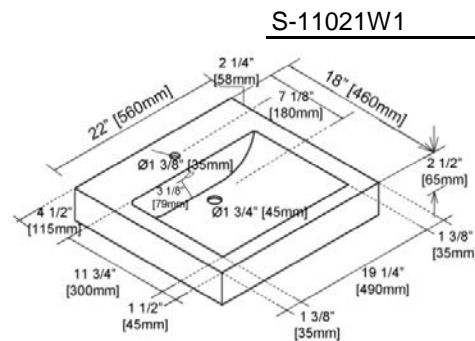

CHARLOTTESVILLE w/Brass (1509-Polar White) (1539-Vintage Black) - (continued)

Item No. Finish Description Product Size /Inches List Price
W x D x H

QUARTZ SIDE SPLASH

2cm (3/4") QUARTZ - Side Splash / Ease Edge

SQ-21BZ	Quartz	Blizzard (BZ)	21-1/4 x 4 x 3/4"	UPS $	70.00
SQ-21CM	Quartz	Crema (CM)	21-1/4 x 4 x 3/4"	UPS $	70.00
SQ-21CQ	Quartz	Carrera Quartz (CQ)	21-1/4 x 4 x 3/4"	UPS $	70.00
SQ-21EG	Quartz	Eggshell (EG)	21-1/4 x 4 x 3/4"	UPS $	70.00
SQ-21SG	Quartz	Spectre Gray (SG)	21-1/4 x 4 x 3/4"	UPS $	70.00

can be placed on the right or left
use with TQ-S / TQ2-S / TQ2-V / TQ3-FV quartz tops (SOLD SEPARATELY)

UNDERMOUNT SINK OPTIONS

S-100WH	White	Oval - Ceramic Undermount Sink	UPS $	180.00
S-100BQ	Biscuit	Oval - Ceramic Undermount Sink	UPS $	200.00

bowl opening: 17 x 14"
water depth: 4"
overflow: yes
drain opening: 1-3/4"

S-200WH	White	Rectangular - Ceramic Undermount Sink	UPS $	220.00

bowl opening: 18-1/2 x 12 x 6-1/4"
water depth: 4-1/4"
overflow: yes
drain opening: 1-3/4"

use with T3-S - 3cm (1-1/4") Marble / Granite Top and TQ-S - Quartz Top

VESSEL SINK OPTIONS

S-11021W1	White	22x18" Ceramic Sink	22 x 18 x 2-1/2"	UPS $	495.00

bowl interior: 19-1/4 x 11-3/4 x 4-1/2"
overall depth: 6-1/2"
water depth: 3-1/8"
overflow: yes
drain opening: 1-3/4"
pre-drilled: W1 / single hole

use with TQ2-V - Quartz Top