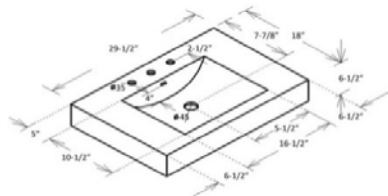

bowl interior: 16-1/2 x 4 x 10-1/2"
overall depth: 6-1/2"
water depth: 3-1/8"
overflow: yes
drain opening: 1-3/4"
pre-drilled: W1 / single hole or W8 / 8" widespread

OASIS - (continued)

Item No.	Finish	Description	Product Size /Inches W x D x H	List Price
	Sand Pebble	36x18" Wall Mount Vanity	34-3/4 x 17-1/4 x 16-3/8" drawer: 1 hardware: c-c = 5-1/8"(130mm) use with S-11036W1 / S-11036W8 - 36x18" Ceramic Sink (SOLD SEPARATELY)	\$ 1,000.00
	Sand Pebble	36x18" Vanity	34-3/4 x 17-1/4 x 33" door: 2 drawer: 1 hardware: c-c = 5-1/8"(130mm) use with S-11036W1 / S-11036W8 - 36x18" Ceramic Sink (SOLD SEPARATELY)	\$ 1,150.00
	White	36x18" Ceramic Sink	35-1/2 x 18-1/4 x 3-1/4"	\$ 770.00
	White	36x18" Ceramic Sink	35-1/2 x 18-1/4 x 3-1/4" bowl interior: 18-3/4 x 5-1/4 x 11" overall depth: 7" water depth: 3-1/4" overflow: yes drain opening: 1-3/4" pre-drilled: W1 / single hole or W8 / 8" widespread	\$ 770.00
				
	Sand Pebble	24" Vanity	24 x 21-1/2 x 34-1/2" door: 2 drawer: 1 shelf: 1 (adjustable) hardware: c-c = 5-1/8"(130mm)	\$ 950.00
	Sand Pebble	30" Vanity	30 x 21-1/2 x 34-1/2" door: 2 drawer: 1 shelf: 1 (adjustable) hardware: c-c = 5-1/8"(130mm)	\$ 1,100.00
	Sand Pebble	36" Vanity	36 x 21-1/2 x 34-1/2" door: 2 drawer: 1 shelf: 1 (adjustable) hardware: c-c = 5-1/8"(130mm)	\$ 1,250.00
	Sand Pebble	48" Vanity	48 x 21-1/2 x 34-1/2" door: 4 drawer: 2 shelf: 3 (adjustable) hardware: c-c = 5-1/8"(130mm)	\$ 1,800.00
	Sand Pebble	60" Double Bowl Vanity	60 x 21-1/2 x 34-1/2" door: 4 drawer: 6 shelf: 2 (adjustable) hardware: c-c = 5-1/8"(130mm)	\$ 2,600.00