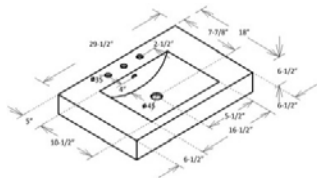

S-11030W8 White 30x18" Ceramic Sink 29-1/2 x 18 x 3" UPS \$ 600.00

bowl interior: 16-1/2 x 4 x 10-1/2"

overall depth: 6-1/2"

water depth: 3-1/8"

overflow: yes

drain opening: 1-3/4"

pre-drilled: W1 / single hole or W8 / 8" widespread