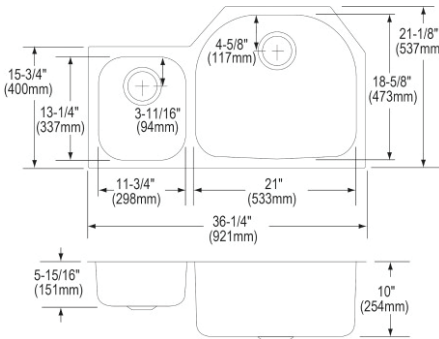

- Dimensions: 36-1/4" x 21-1/8" x 10"
- 18 gauge
- Lustrous Satin finish
- 3-1/2" (89mm) drain opening
- Sound deadening: Sides and Bottom pads
- 42" minimum cabinet size

Includes: ELUH362110L sink, one LKWOBG2118SS bottom grid, one LK99 drain

Built in USA

Optional Accessories

1. **Bottom grid**
2. LKWOBG1113SS $146.00

1. **Cutting board**
2. CB2213* $243.00

Ship dims: 44-7/8" x 26-1/4" x 14"
Approx. ship weight: 31 lbs.