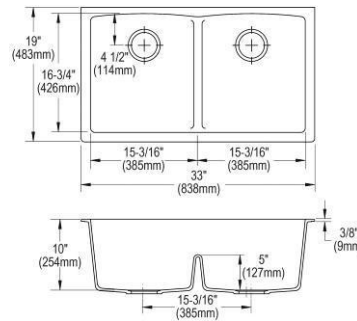

- Dimensions: 33" x 19" x 10"
- 3-1/2" (89mm) drain opening
- 36" minimum cabinet size
- Features: Aqua Divide