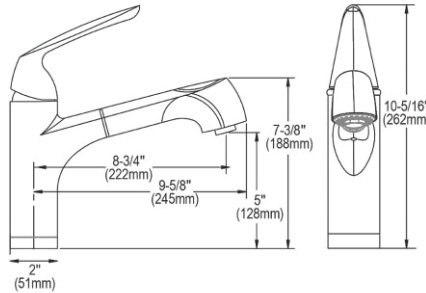

ADA Compliant

List Price by Color / Finish:

Chrome (CR)	$611.00
Brushed Nickel (NK)	$795.00
Oil Rubbed Bronze (RB)	$857.00

Optional Accessories

LKGT1054CR - Soap / Lotion Dispenser (CR)	$110.00
LKGT1054NK - Soap / Lotion Dispenser (NK)	$144.00
LKGT1054RB - Soap / Lotion Dispenser (RB)	$154.00

Ship dims: 2-11/16" x 9" x 18-1/2"
Approx. ship weight: 8 lbs.

LKEC1041

$687.00 to $962.00