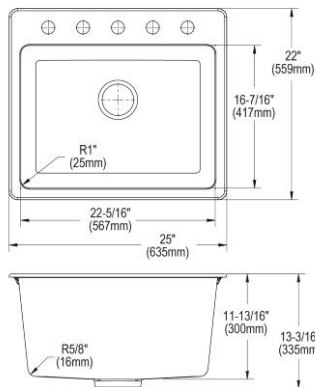

Includes: One LKPDQ1CR Perfect Drain and strainer.

Models also available with ADA depths

Optional Accessories

Drain

LKPDQ1LS $68.00

Ship Dims: 29-1/4" x 26-1/4" x 16-1/2"

Approx. Ship Weight: 44 lbs.