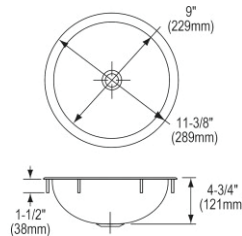

**ADA Compliant**  
**Made in USA**  
**Optional Accessories**

**Drain**

LK36 \$84.00

**Ship dims:** 23-5/16" x 19-9/16" x 9-1/16"

**Approx. ship weight:** 6 lbs.

**RLR9**

**\$471.00**

**Elkay Asana Stainless Steel 11-3/8" x 11-3/8" x 4-3/4", Single Bowl Drop-in Bathroom Sink**