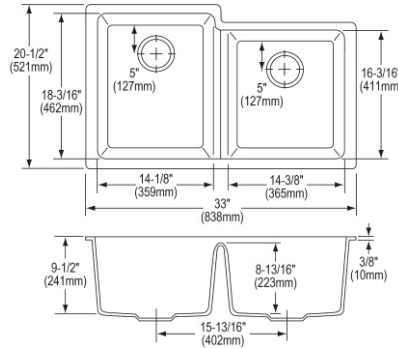

- Dimensions: 33" x 20-1/2" x 9-1/2"
- 3-5/8" (92mm) drain opening
- 36" minimum cabinet size

Optional Accessories

Bottom grid

- LKOBG1518SS (large bowl) $143.00
- LKOBG1516SS (small bowl) $143.00

Cutting board

- LKCBEG1518HW (large bowl) $150.00
- LKCBEG1516HW (small bowl) $150.00

Rinsing basket

- LKWRB1518SS (large bowl) $214.00
- LKWRB1516SS (small bowl) $214.00

Drain

- LKQS35 $77.00
- LKQD35 $89.00
- LK99 $120.00

Ship Dims: 37-11/16" x 26-3/4" x 16-1/16"
Approx. Ship Weight: 58 lbs.

ELGULBO3322

$698.00