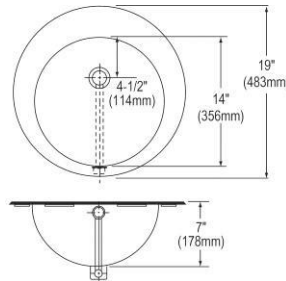

LLVR19

$967.00

Elkay Asana Stainless Steel 19" x 19" x 7", Single Bowl Drop-in Bathroom Sink

- Dimensions: 19" x 19" x 7"
- 18 gauge
- Lustrous Satin finish
- Available in 1, 2, 3, CS3 faucet holes
- 1-1/2" (38mm) drain opening
- Sound deadening: Bottom only pads
- 24" minimum cabinet size

Includes: LKF296 overflow Assembly

Made in USA

Optional Accessories

Drain

LK174 $106.00

Ship dims: 26-1/4" x 24-1/4" x 9-1/2"

Approx. ship weight: 10 lbs.

PSLVR1917

$692.00