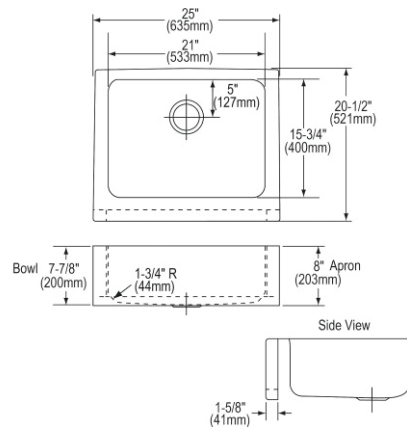

## Elkay Lustertone Classic Stainless Steel 25" x 20-1/2" x 7-7/8", Single Bowl Farmhouse Sink Kit

- Dimensions: 25" x 20-1/2" x 7-7/8"
- 18 gauge
- Lustrous Satin finish
- 3-1/2" (89mm) drain opening
- Sound deadening: Sides and Bottom pads
- 30" minimum cabinet size