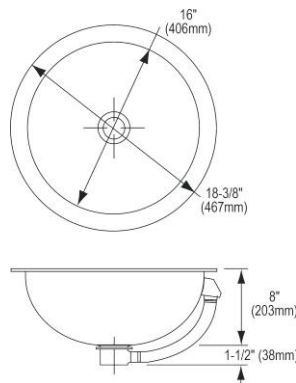

Includes: LKF299 overflow Assembly

Made in USA

Optional Accessories

Drain

- LK174 $106.00
- LKAD174 $120.00

Ship dims: 26-1/4" x 24-1/4" x 10-1/2"

Approx. ship weight: 13 lbs.