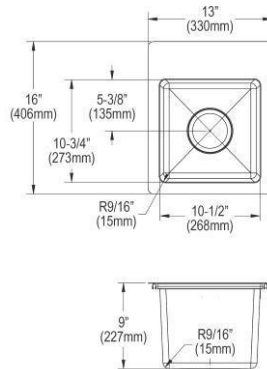

ECTSR13169TBG

$484.00

Elkay Crosstown Stainless Steel 13" x 16" x 9", Single Bowl Dual Mount Sink Kit

- •Dimensions: 13" x 16" x 9"
- •18 gauge
- •Polished Satin finish
- •Available in 1, 2, 3 faucet holes
- •3-1/2" (89mm) drain opening
- •Sound deadening: Sound Guard
- •18" minimum cabinet size
- •Features: Slim Rim

Includes: ECTSR13169T Sink, CTXBG99 Bottom Grid

Optional Accessories

Drain

LKDD $68.00
LK35 $76.00

Ship dims: 19-15/16" x 23-11/16" x 10-11/16"

Approx. ship weight: 15 lbs.

LR1316

$680.00