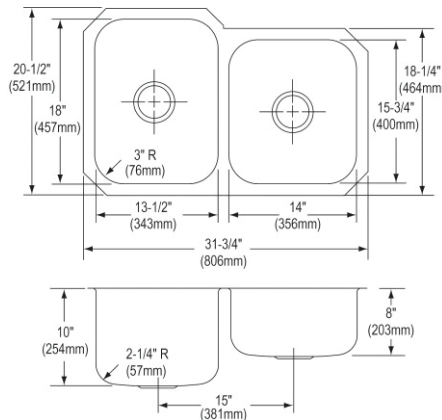

DXUH312010RDFBG $755.00

- Dimensions: 31-3/4" x 20-1/2" x 10"
- 18 gauge
- Radiant Satin finish
- 3-1/2" (89mm) drain opening
- Sound deadening: Bottom only pads
- 36" minimum cabinet size

Dayton Stainless Steel 31-3/4" x 20-1/2" x 10", Offset Double Bowl Undermount Sink and Faucet Kit

Includes: DXUH312010R sink, LK5000CR faucet, one GBG1318SS bottom grid, two drains

Optional Accessories

Bottom grid
GBG1415SS $61.00

Cutting board
CB1516* $105.00

Rinsing basket
LKWRB1316SS $218.00

Ship dims: 23-5/16" x 12-1/16" x 39-7/16"
Approx. ship weight: 27 lbs.

DXUH312010RDF $585.00