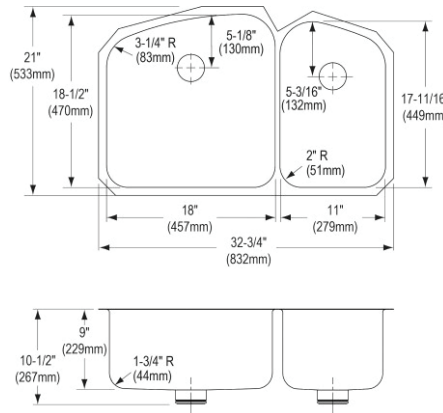

- •Dimensions: 32-3/4" x 21" x 9"
- •18 gauge
- •Lustrous Satin finish
- •3-3/8" (86mm) drain opening
- •Sound deadening: Sides and Bottom pads
- •36" minimum cabinet size
- •Features: Perfect Drain

Includes: Two LKPD1 Perfect Drains and strainers.

Built in USA

Optional Accessories

Bottom grid

LKWOBG1819SS (left bowl) $192.00

LKWOBG1118SS (right bowl) $150.00

Rinsing basket

LKWRB1819SS (left bowl) $198.00

Drain

LKPDVR18B $46.00

LKDS99 $51.00

LKDS35 $34.70

Ship dims: 37-3/4" x 26-1/4" x 14"

Approx. ship weight: 21 lbs.

ETRU31189PD $833.00

Elkay Lustertone Iconix Stainless Steel 32-3/4" x 19-1/2" x 9", Double Bowl Undermount Sink with Perfect Drain