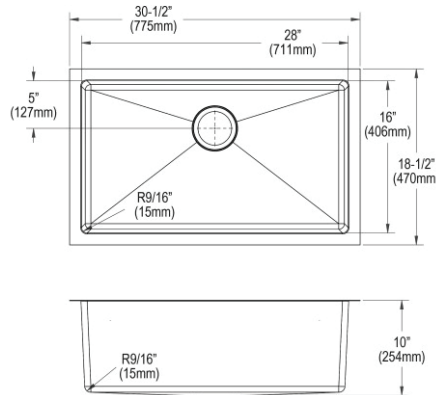

Elkay Pursuit Stainless Steel 30-1/2" x 18-1/2" x 10", Single Bowl Undermount Laundry Sink

- •Dimensions: 30-1/2" x 18-1/2" x 10"
- •16 gauge
- •Polished Satin finish
- •3-1/2" (89mm) drain opening
- •Sound deadening: Sound Guard
- •36" minimum cabinet size

Special Note: Made with Type 316 Stainless Steel

Optional Accessories

Cutting board	
LKCBF2816HW	$155.00
Drain	
LK335	$196.00
LK372	$190.00

Ship dims: 19-15/16" x 12-13/16" x 38-5/8"
Approx. ship weight: 32 lbs.

PLAUH281612   **$1,572.00**

Elkay Pursuit Stainless Steel 30-1/2" x 18-1/2" x 11-1/2", Single Bowl Undermount Laundry Sink