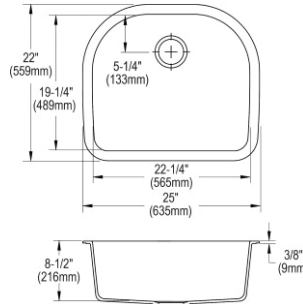

ELXSU2522

$641.00

Elkay Quartz Luxe 25" x 22" x 8-1/2", Single Bowl Undermount Sink