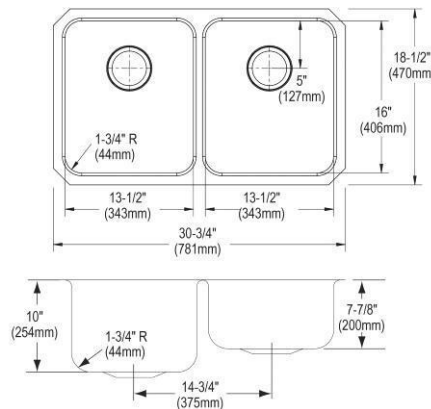

Includes: ELUH311810R sink, one LKWOBG1316SS bottom grid, one LK99 drain

Built in USA

Optional Accessories

Cutting board

CB1613*	$133.00
CB1713*	$139.00
CBS1316*	$133.00

Rinsing basket

LKWRB1316SS	$218.00

Ship dims: 37-3/4" x 26-1/4" x 12-1/2"

Approx. ship weight: 27 lbs.