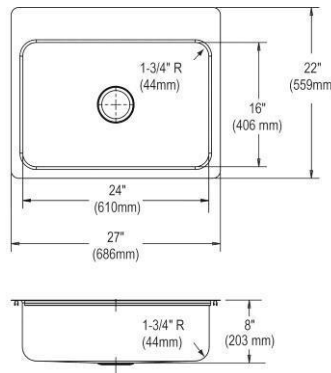

Made in USA

Optional Accessories

1. **Bottom grid**
2. GBG2416SS $75.00

1. **Cutting board**
2. CB1713 (*when installed as an undermount) $139.00
   - CBS1316 (*when installed as an undermount) $133.00

1. **Drain**
2. D1125 $22.00

Ship dims: 30-11/16" x 26-1/4" x 10-1/2"
Approx. ship weight: 25 lbs.