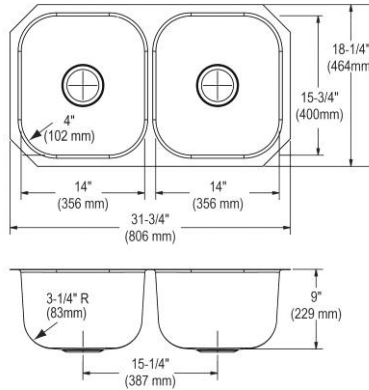

Made in USA

Optional Accessories

Bottom grid

GBG1415SS $61.00

Drain

D1125 $22.00

Ship dims: 23-5/16" x 12-1/16" x 39-7/16"

Approx. ship weight: 18 lbs.

DXUH3119L

$415.00

Dayton Stainless Steel 31-1/4" x 20" x 8", Offset 40/60 Double Bowl Undermount Sink