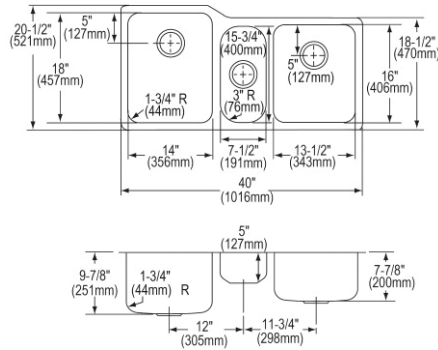

Includes: ELUH4020 sink, one LKWOBG1418SS bottom grid, one LKWOBG1316SS bottom grid, two LK99 drains

Built in USA

Optional Accessories

Cutting board

CBS1418*	$167.00
CB816*	$88.00
CBS715*	$95.00
CB1613*	$133.00
CB1713*	$139.00
CBS1316*	$133.00

Rinsing basket

LKWRB1418SS	$218.00
LKWRB1316SS	$218.00

Ship dims: 44-7/8" x 26-1/4" x 14"

Approx. ship weight: 38 lbs.

ELUH4020 $1,805.00