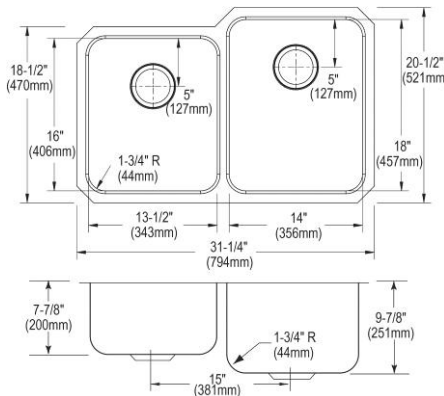

- Dimensions: 31-1/4" x 20-1/2" x 9-7/8"
- 18 gauge
- Lustrous Satin finish
- 3-1/2" (89mm) drain opening
- Sound deadening: Sides and Bottom pads
- 36" minimum cabinet size

Made in USA

Optional Accessories

Bottom grid

LKWOBG1418SS (large bowl) $161.00

LKWOBG1316SS (small bowl) $155.00

Cutting board

CBS1418* $167.00

CB1613* $133.00

CB1713* $139.00

CBS1316* $133.00

Rinsing basket

LKWRB1418SS $218.00

LKWRB1316SS $218.00

Drain

LK99 $120.00

Ship dims: 37-3/4" x 26-1/4" x 12-1/2"

Approx. ship weight: 27 lbs.

ELUH3120RDBG $1,285.00

Elkay Lustertone Classic Stainless Steel 31-1/4" x 20-1/2" x 9-7/8", Offset Double Bowl Undermount Sink Kit

- Dimensions: 31-1/4" x 20-1/2" x 9-7/8"
- 18 gauge
- Lustrous Satin finish
- 3-1/2" (89mm) drain opening
- Sound deadening: Sides and Bottom pads
- 36" minimum cabinet size