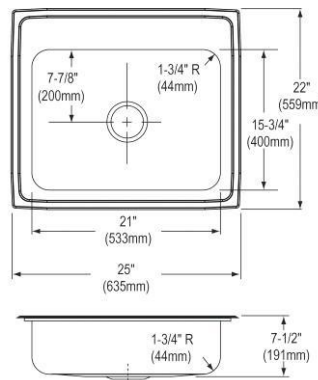

Made in USA

Optional Accessories

Bottom grid

LKWBG2115SS $176.00

Cutting board

CB1516 $105.00

Drain

LK99 $120.00

Ship dims: 23-5/16" x 9-13/16" x 31-3/16"
Approx. ship weight: 14 lbs.

CR2522

$393.00

Elkay Celebrity Stainless Steel 25" x 22" x 7", Single Bowl Drop-in Sink