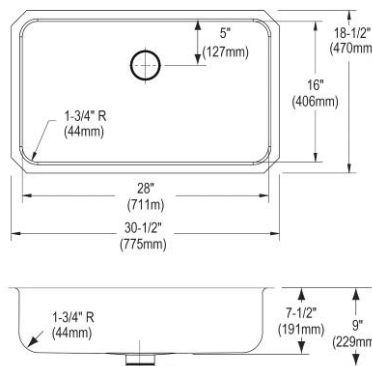

- Dimensions: 30-1/2" x 18-1/2" x 7-1/2"
- 18 gauge
- Lustrous Satin finish
- 3-3/8" (86mm) drain opening
- Sound deadening: Sides and Bottom pads
- 36" minimum cabinet size
- Features: Perfect Drain

**Includes:** One LKPD1 Perfect Drain and strainer.