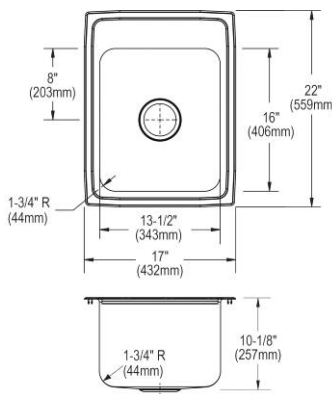

Made in USA

Optional Accessories

Bottom grid

LKWBG1316SS $155.00

Cutting board

CB1613 $133.00

CB1713 $139.00

CBS1316 $133.00

Rinsing basket

LKWRB1316SS $218.00

Drain

LK99 $120.00

Ship dims: 30-11/16" x 26-1/4" x 12-1/2"

Approx. ship weight: 15 lbs.

CR1721

$377.00