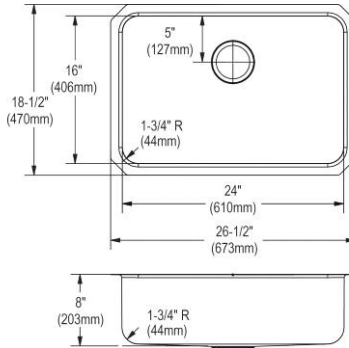

\*1/2" sink reveal required for proper fit.

**ELUH2416**

**\$765.00**

**Elkay Lustertone Classic Stainless Steel 26-1/2" x 18-1/2" x 8", Single Bowl Undermount Sink**

- Dimensions: 26-1/2" x 18-1/2" x 8"
- 18 gauge
- Lustrous Satin finish
- 3-1/2" (89mm) drain opening
- Sound deadening: Sides and Bottom pads
- 30" minimum cabinet size