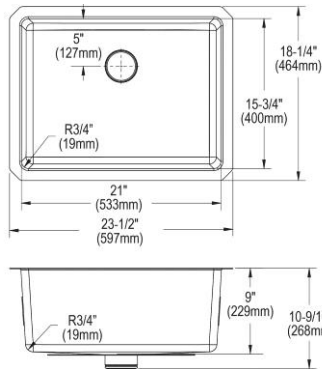

- Dimensions: 23-1/2" x 18-1/4" x 9"
- 16 gauge
- Luminous Satin finish
- 3-3/8" (86mm) drain opening
- Sound deadening: Sides and Bottom pads
- 27" minimum cabinet size
- Features: Perfect Drain

**Includes:** One LKPD1 Perfect Drain and strainer.  
**Built in USA**