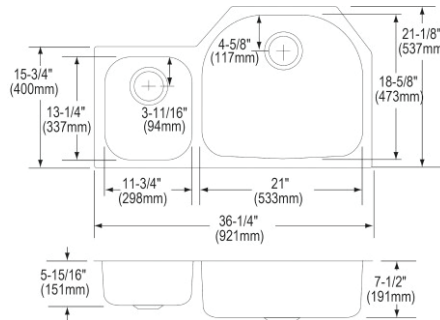

- Dimensions: 36-1/4" x 21-1/8" x 7-1/2"
- 18 gauge
- Lustrous Satin finish
- 3-1/2" (89mm) drain opening
- Sound deadening: Sides and Bottom pads
- 42" minimum cabinet size

Made in USA

Optional Accessories

Bottom grid

LKWOBG2118SS (large bowl) $203.00

LKWOBG1113SS (small bowl) $146.00

Cutting board

CB2213* $243.00

Drain

LK99 $120.00

Ship dims: 44-7/8" x 26-1/4" x 10-1/2"

Approx. ship weight: 21 lbs.

ELUH3621RDBG $1,399.00