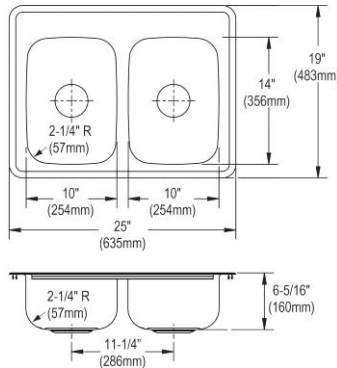

ADA Compliant

Made in USA

Optional Accessories

- **Cutting board**
  CB912 $126.00
- **Rinsing basket**
  LKWRB1209SS $172.00
- **Drain**
  D1125 $22.00

Ship dims: 20-5/16" x 8-13/16" x 31-11/16"
Approx. ship weight: 11 lbs.