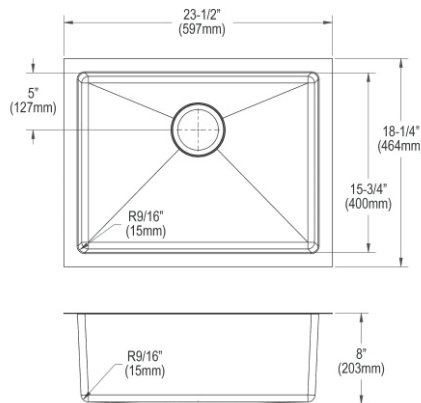

Includes: Custom fit bottom grid, deep strainer drain, Bar Keeper's Friend cleanser, microfiber towel, all packed in an Elkay protective cloth bag.

Optional Accessories

Cutting board

LKCBF2115HW $155.00

Ship dims: 30-7/16" x 26-1/16" x 12-1/16"

Approx. ship weight: 29 lbs.