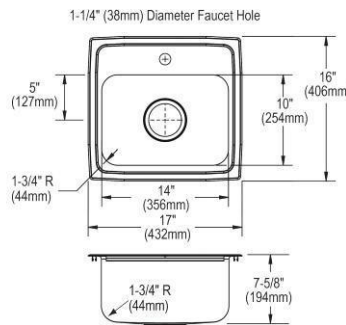

- Dimensions: 17" x 16" x 7-5/8"
- 18 gauge
- Lustrous Satin finish
- Available in 1 faucet holes
- 3-1/2" (89mm) drain opening
- Sound deadening: Sides and Bottom pads
- 21" minimum cabinet size

**Includes:** LK500GN04T4C faucet, LK18B drain, LK500 P-trap.