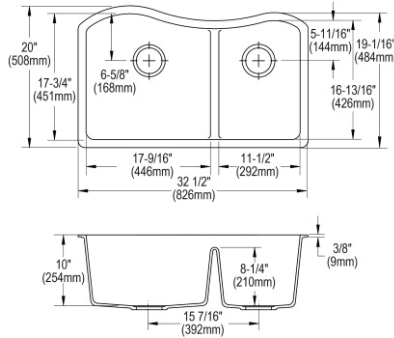

ELGHU3220R

$812.00

Elkay Quartz Classic 32-1/2" x 20" x 10", 60/40 Double Bowl Undermount Sink