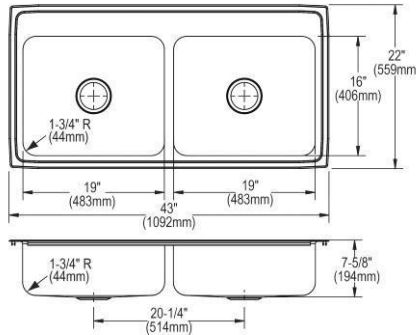

Made in USA

Optional Accessories

Cutting board	
CB1713	$139.00
CBS1316	$133.00
Rinsing basket	
LKWRB1418SS	$218.00
Drain	
LK99	$120.00
Ship dims: 48-11/16" x 26-1/4" x 10-1/2"	
Approx. ship weight: 26 lbs.	

DLR432210

$1,941.00

Elkay Lustertone Classic Stainless Steel 43" x 22" x 10-1/8", Equal Double Bowl Drop-in Sink

- Dimensions: 43" x 22" x 10-1/8"
- 18 gauge
- Lustrous Satin finish
- Available in 1, 2, 3, 4, MR2 faucet holes
- 3-1/2" (89mm) drain opening
- Sound deadening: Bottom only pads
- 48" minimum cabinet size