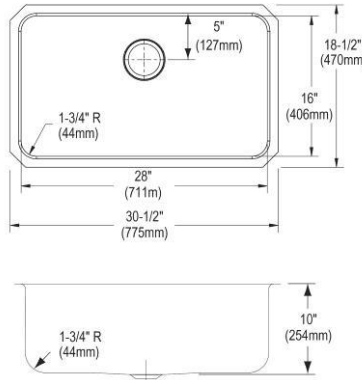

Made in USA

Optional Accessories

Bottom grid

LKWOBG2816SS $224.00

Cutting board

CB1713* $139.00

CBS1316* $133.00

Drain

LK99 $120.00

Ship dims: 37-3/4" x 26-1/4" x 12-1/2"

Approx. ship weight: 25 lbs.

ELUH281612C

$1,323.00

**Elkay Lustertone Classic Stainless Steel, 30-1/2" x 18-1/2" x 11-1/2",
Single Bowl Undermount Sink and Faucet Kit**