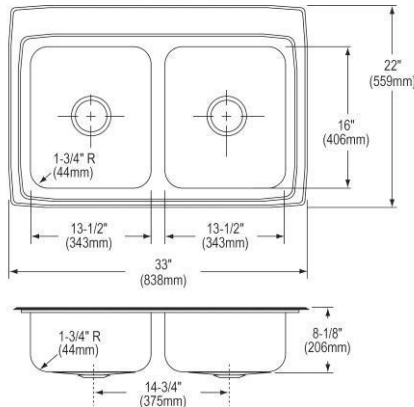

Made in USA

Models also available with ADA depths

Optional Accessories

Bottom grid

LKWBG1316SS $155.00

Cutting board

CB1613 $133.00

CB1713 $139.00

CBS1316 $133.00

Rinsing basket

LKWRB1316SS $218.00

Drain

LK99 $120.00

Ship dims: 37-3/4" x 26-1/4" x 10-1/2"

Approx. ship weight: 23 lbs.

DLR332210PD

$1,742.00

Elkay Lustertone Classic Stainless Steel 33" x 22" x 10-1/8", Equal Double Bowl Drop-in Sink with Perfect Drain