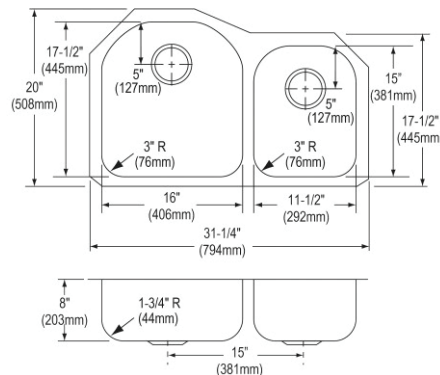

- Dimensions: 31-1/4" x 20" x 8"
- 18 gauge
- Radiant Satin finish
- 3-1/2" (89mm) drain opening
- Sound deadening: Sides and Bottom pads
- 36" minimum cabinet size

**Made in USA**

**Optional Accessories**