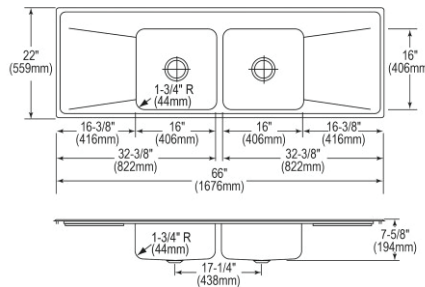

Made in USA

Optional Accessories

Cutting board

CB1713 $139.00

CBS1316 $133.00

Rinsing basket

LKWRB1316SS $218.00

Drain

LK99 $120.00

Ship dims: 73-3/4" x 26-1/4" x 10-1/2"

Approx. ship weight: 50 lbs.

ILGR5422L

$3,577.00

Elkay Lustertone Classic Stainless Steel 54" x 22" x 10", Offset Double Bowl Drop-in Sink with Drainboard

- Dimensions: 54" x 22" x 10"
- 18 gauge
- Lustrous Satin finish
- Available in 1, 2, 3, 4 faucet holes
- 3-1/2" (89mm) drain opening
- Sound deadening: Sides and Bottom pads
- 57" minimum cabinet size
- Features: Drainboard