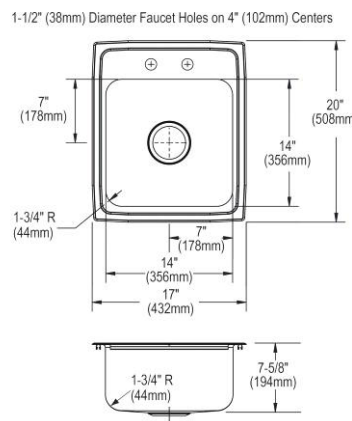

- Dimensions: 17" x 20" x 7-5/8"
- 18 gauge
- Lustrous Satin finish
- Available in 2 faucet holes
- 3-1/2" (89mm) drain opening
- Sound deadening: Bottom only pads
- 21" minimum cabinet size

**Includes:** LK406GN04T4SC faucet, LK18B drain, LK500 P-trap.  
Models also available with ADA depths