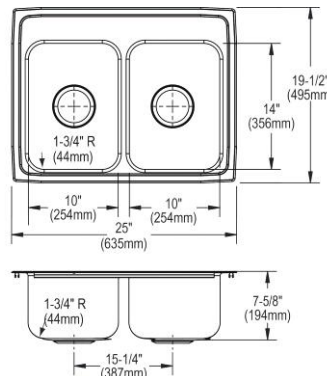

Made in USA

Optional Accessories

- **Rinsing basket**
  LKWRB1209SS $172.00
- **Drain**
  LK99 $120.00
- **Ship dims:** 23-5/16" x 9-13/16" x 31-3/16"
- **Approx. ship weight:** 15 lbs.

DLR251910

$1,502.00

Elkay Lustertone Classic Stainless Steel 25" x 19-1/2" x 10-1/8", Equal Double Bowl Drop-in Sink