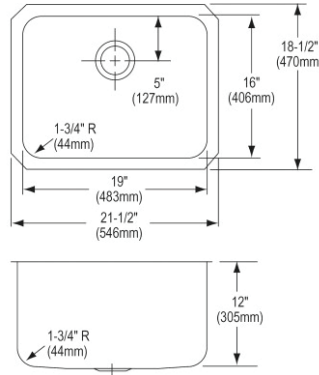

\*1/2" sink reveal required for proper fit.

**ELUH191612**

**\$1,254.00**

**Elkay Lustertone Classic Stainless Steel 21-1/2" x 18-1/2" x 12",  
Single Bowl Undermount Sink**

- Dimensions: 21-1/2" x 18-1/2" x 12"
- 18 gauge
- Lustrous Satin finish
- 3-1/2" (89mm) drain opening
- Sound deadening: Sides and Bottom pads
- 27" minimum cabinet size