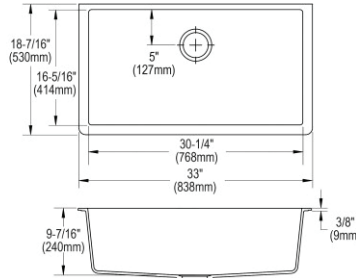

ELXRU13322

**$722.00 to
$795.00**

Elkay Quartz Luxe 33" x 18-7/16" x 9-7/16", Single Bowl Undermount Sink