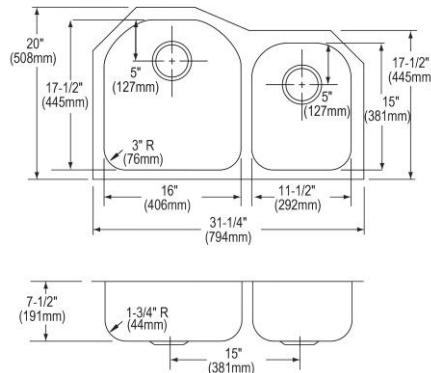

Made in USA

Optional Accessories

Bottom grid

LKWOBG1617SS (large bowl) $196.00

LKWOBG1115SS (small bowl) $155.00

Drain

LK99 $120.00

Ship dims: 37-3/4" x 26-1/4" x 10-1/2"

Approx. ship weight: 21 lbs.

ELUH311910LDBG $1,369.00

Elkay Lustertone Classic Stainless Steel 31-1/4" x 20" x 10", Offset 40/60 Double Bowl Undermount Sink Kit