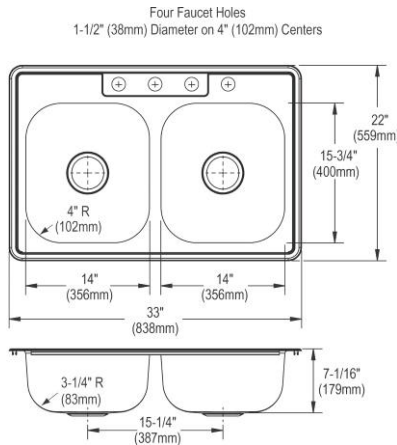

Includes: DD233224 sink, LK2478CR faucet, two drains

Optional Accessories

Bottom grid
GBG1415SS $61.00

Ship dims: 25" x 9-1/8" x 35"

Approx. ship weight: 24 lbs.

DD23322

$222.00

Dayton Stainless Steel 33" x 22" x 7-1/16", Equal Double Bowl Drop-in Sink