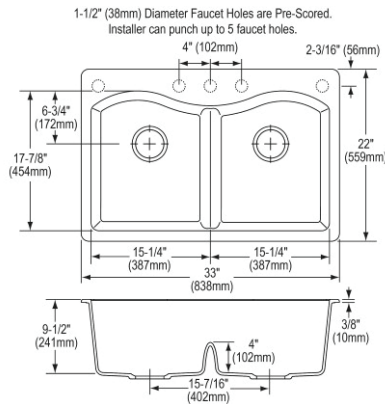

## Elkay Quartz Luxe 33" x 22" x 9-1/2", Equal Double Bowl Drop-in Sink with Aqua Divide

- Dimensions: 33" x 22" x 9-1/2"
- 3-1/2" (89mm) drain opening
- 36" minimum cabinet size
- Features: Aqua Divide