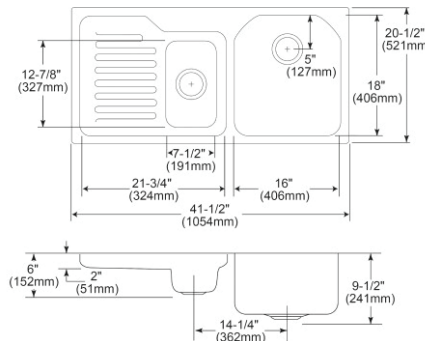

- Dimensions: 41-1/2" x 20-1/2" x 9-1/2"
- 18 gauge
- Lustrous Satin finish
- 3-1/2" (89mm) drain opening
- Sound deadening: Sides and Bottom pads
- 45" minimum cabinet size

Includes: ELUH4221R sink, one

LKWOBG1618SS bottom grid, one LK99

drain

Built in USA

Optional Accessories

Cutting board

CB1713* $139.00

CBS1316* $133.00

Ship dims: 48-11/16" x 26-1/4" x 12-1/2"

Approx. ship weight: 40 lbs.

ELUH4221R

$1,946.00