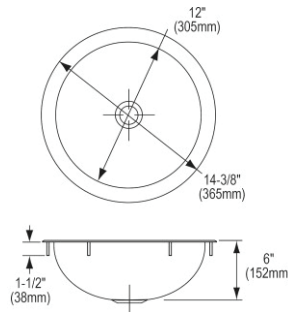

RLR12

$544.00

Elkay Asana Stainless Steel 14-3/8" x 14-3/8" x 6", Single Bowl Drop-in Bathroom Sink

- Dimensions: 14-3/8" x 14-3/8" x 6"
- 18 gauge
- Lustrous Satin finish
- 2" (51mm) drain opening
- Sound deadening: Bottom only pads
- 18" minimum cabinet size

ADA Compliant
Made in USA
Optional Accessories

Drain

LK36 $84.00

Ship dims: 23-5/16" x 19-9/16" x 9-1/16"

Approx. ship weight: 6 lbs.

RLR9

$471.00