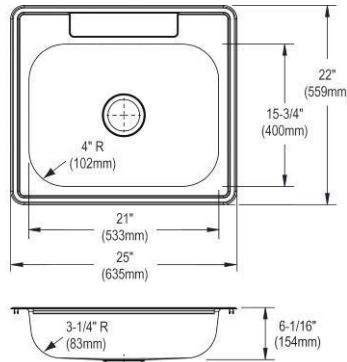

ADA Compliant

Made in USA

Also available in 10 or 50 packs

Optional Accessories

Bottom grid

GBG2115SS

$66.00

Cutting board

CB1516

$105.00

Drain

D1125

$22.00

Ship dims: 25" x 8-1/8" x 27"

Approx. ship weight: 8 lbs.

D12522

$135.00