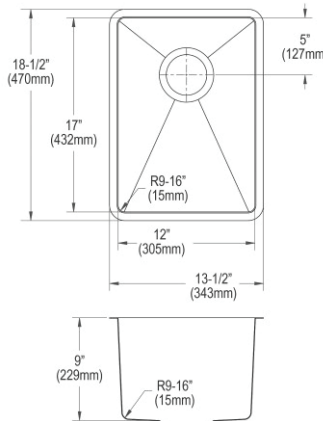

ECTRU12179T

$274.00

Elkay Crosstown Stainless Steel 13-1/2" x 18-1/2" x 9", Single Bowl Undermount Bar Sink

- •Dimensions: 13-1/2" x 18-1/2" x 9"
- •18 gauge
- •Polished Satin finish
- •3-1/2" (89mm) drain opening
- •Sound deadening: Sound Guard
- •18" minimum cabinet size

Optional Accessories

1. **Bottom grid**
   CTXBG1015 $67.00
2. **Drain**
   LKDD $68.00
   LK35 $76.00
3. **Ship dims:** 20-11/16" x 25-9/16" x 10-13/16"
   Approx. ship weight: 17 lbs.

ECTSR13169TBG

$484.00

Elkay Crosstown Stainless Steel 13" x 16" x 9", Single Bowl Dual Mount Sink Kit