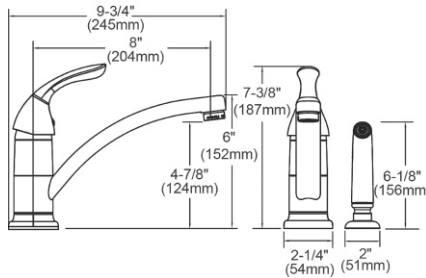

Chrome  
(CR)

**Special Note:** 1.5 GPM flow regulator installed (2.2 GPM flow regulator also included with faucet)

**ADA Compliant**

**Ship dims:** 17-3/4" x 10-1/4" x 2-9/16"  
**Approx. ship weight:** 3 lbs.