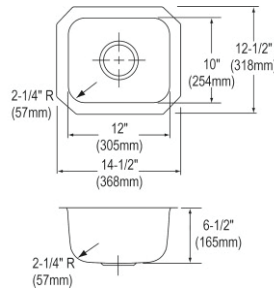

**Made in USA**

**Optional Accessories**

**Cutting board**

CB912\* \$126.00

**Drain**

D1125 \$22.00

**Ship dims:** 16-5/16" x 9-3/16" x 19-3/16"

**Approx. ship weight:** 6 lbs.