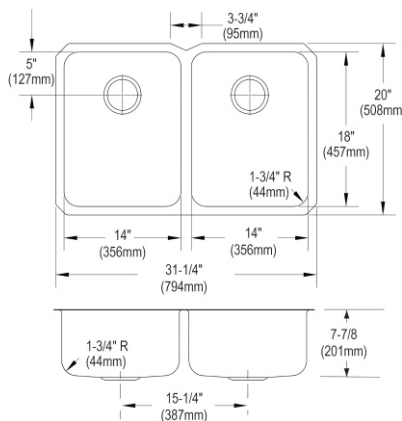

Made in USA

Optional Accessories

1. **Bottom grid**
     LKWOBG1418SS $161.00
   - **Cutting board**
     CBS1418* $167.00
   - **Rinsing basket**
     LKWRB1418SS $218.00
   - **Drain**
     LK99 $120.00
2. **Ship dims:** 37-3/4" x 26-1/4" x 10-1/2"
   Approx. ship weight: 25 lbs.

*1/2" sink reveal required for proper fit.