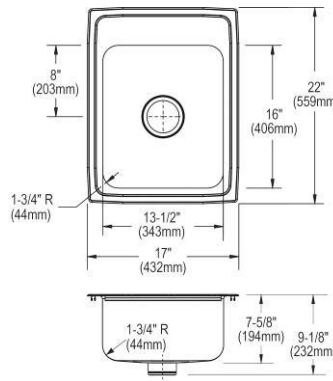

Includes: One LKPD1 Perfect Drain and strainer.

Built in USA

Optional Accessories

Bottom grid

LKWBG1316SS $155.00

Cutting board

CB1613 $133.00

CB1713 $139.00

CBS1316 $133.00

Rinsing basket

LKWRB1316SS $218.00

Drain

LKPDVR18B $46.00

LKDS99 $51.00

LKDS35 $34.70

Ship dims: 30-11/16" x 26-1/4" x 12-1/2"

Approx. ship weight: 18 lbs.

LR1722

$775.00