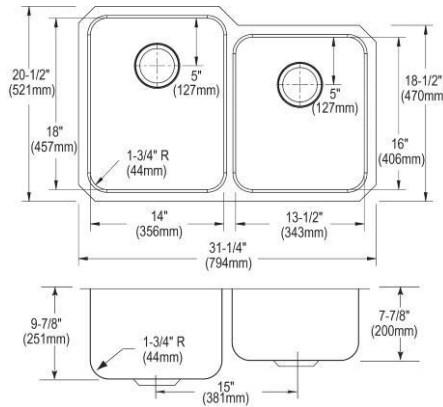

ELUH3120R $1,104.00

Elkay Lustertone Classic Stainless Steel 31-1/4" x 20-1/2" x 9-7/8", Offset Double Bowl Undermount Sink

- Dimensions: 31-1/4" x 20-1/2" x 9-7/8"
- 18 gauge
- Lustrous Satin finish
- 3-1/2" (89mm) drain opening
- Sound deadening: Sides and Bottom pads
- 36" minimum cabinet size

Made in USA

Optional Accessories

Bottom grid

- LKWOBG1418SS (large bowl) $161.00
- LKWOBG1316SS (small bowl) $155.00

Cutting board

- CBS1418* $167.00
- CB1613* $133.00
- CB1713* $139.00
- CBS1316* $133.00

Rinsing basket

- LKWRB1418SS $218.00
- LKWRB1316SS $218.00

Drain

- LK99 $120.00

Ship dims: 37-3/4" x 26-1/4" x 12-1/2"

Approx. ship weight: 22 lbs.