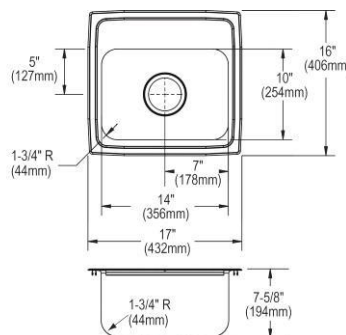

Made in USA

Models also available with ADA depths

Optional Accessories

Rinsing basket

LKWRB1209SS $172.00

Drain

LK99 $120.00

Ship dims: 17-5/16" x 8-13/16" x 22-15/16"

Approx. ship weight: 8 lbs.