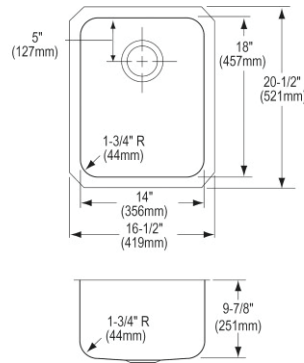

Includes: ELUH141810 sink, LKWOBG1418SS bottom grid, LK99 drain
Built in USA

Optional Accessories

Cutting board
CBS1418* $167.00

Rinsing basket
LKWRB1418SS $218.00

Ship dims: 26-1/4" x 24-1/4" x 12-1/2"
Approx. ship weight: 17 lbs.

ELUH141810

$694.00

Elkay Lustertone Classic Stainless Steel 16-1/2" x 20-1/2" x 9-7/8", Single Bowl Undermount Sink