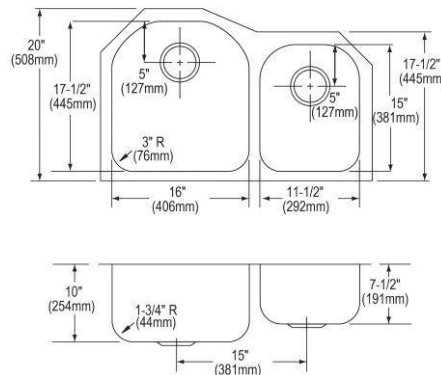

- Dimensions: 31-1/4" x 20" x 10"
- 18 gauge
- Lustrous Satin finish
- 3-1/2" (89mm) drain opening
- Sound deadening: Sides and Bottom pads
- 36" minimum cabinet size