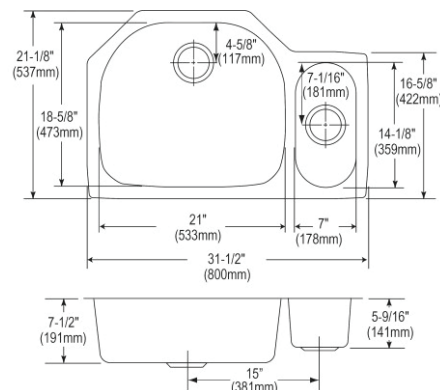

Includes: ELUH3221R sink, one LKWOBG2118SS bottom grid, one LK99 drain

Built in USA

Optional Accessories

Cutting board

CB2213 (large bowl) $243.00

Ship dims: 37-3/4" x 26-1/4" x 10-1/2"

Approx. ship weight: 25 lbs.