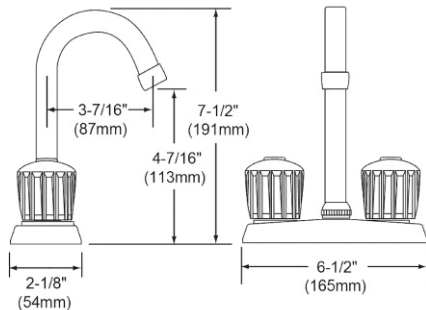

Ship dims: 8" x 6" x 3-1/2"
Approx. ship weight: 2 lbs.