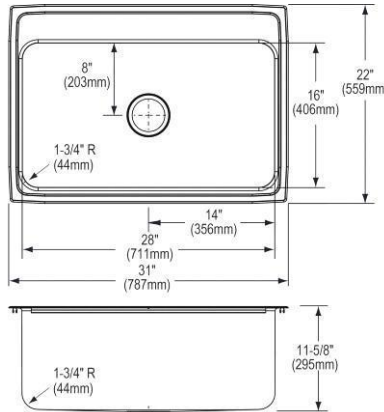

Made in USA

Optional Accessories

Bottom grid	
LKWBG2816SS	$224.00
Cutting board	
CB1713	$139.00
CBS1316	$133.00
Drain	
LK99	$120.00

Ship dims: 37-3/4" x 26-1/4" x 14"
Approx. ship weight: 22 lbs.

PSR3122

$789.00

Elkay Celebrity Stainless Steel 31" x 22" x 7-1/8", Single Bowl Drop-in Sink