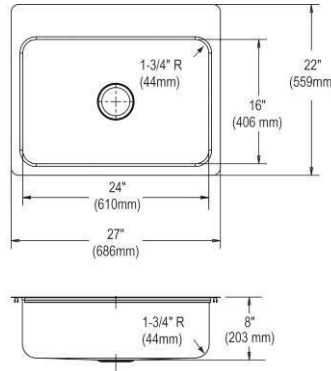

Made in USA

Optional Accessories

Bottom grid	
LKWBG2416SS	$176.00
Cutting board	
CB1713	$139.00
CBS1316	$133.00
Drain	
LK99	$120.00
Ship dims: 30-11/16" x 26-1/4" x 10-1/2"	
Approx. ship weight: 25 lbs.	

DLSR272210

$1,259.00