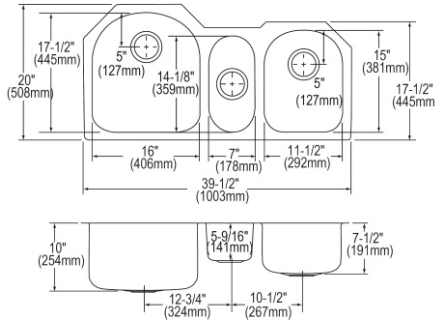

ELUH3920

$1,881.00

Elkay Lustertone Classic Stainless Steel 39-1/2" x 20" x 10", Triple Bowl Undermount Sink

- Dimensions: 39-1/2" x 20" x 10"
- 18 gauge
- Lustrous Satin finish
- 3-1/2" (89mm) drain opening
- Sound deadening: Sides and Bottom pads
- 45" minimum cabinet size

Made in USA

Optional Accessories

Bottom grid

LKWOBG1617SS (large bowl) $196.00

LKWOBG1115SS (medium bowl) $155.00

bowl)

Cutting board

CB1713 (large bowl) $139.00

Drain

LK99 $120.00

Ship dims: 44-7/8" x 26-1/4" x 14"

Approx. ship weight: 30 lbs.