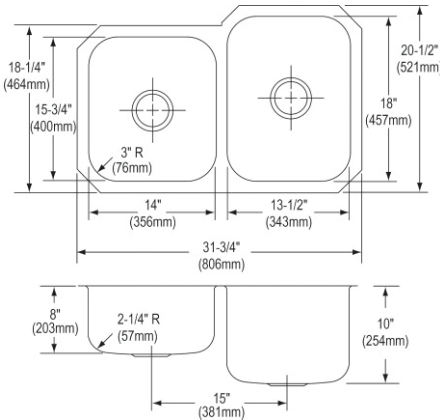

Includes: DXUH312010L sink, LK1501CR faucet, two drains

Optional Accessories

- **Bottom grid**
  GBG1318SS (large bowl) $61.00
  GBG1415SS (small bowl) $61.00
- **Cutting board**
  CB1516* $105.00
- **Rinsing basket**
  LKWRB1316SS $218.00

Ship dims: 23-5/16" x 12-1/16" x 39-7/16"
Approx. ship weight: 23 lbs.

DXUH312010L $427.00

Dayton Stainless Steel 31-3/4" x 20-1/2" x 10", Offset Double Bowl Undermount Sink