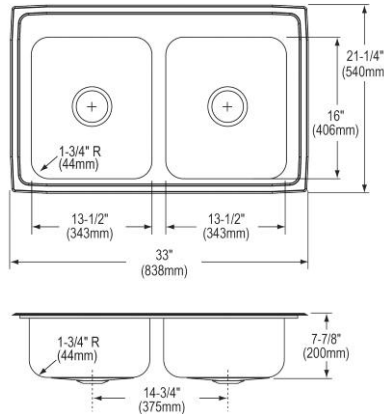

Made in USA

Models also available with ADA depths

Optional Accessories

Bottom grid

LKWBG1316SS $155.00

Cutting board

CB1613 $133.00

CB1713 $139.00

CBS1316 $133.00

Rinsing basket

LKWRB1316SS $218.00

Drain

LK99 $120.00

Ship dims: 37-3/4" x 26-1/4" x 10-1/2"

Approx. ship weight: 22 lbs.

PSR3321

$881.00

Elkay Celebrity Stainless Steel 33" x 21-1/4" x 7-1/2", Equal Double Bowl Drop-in Sink