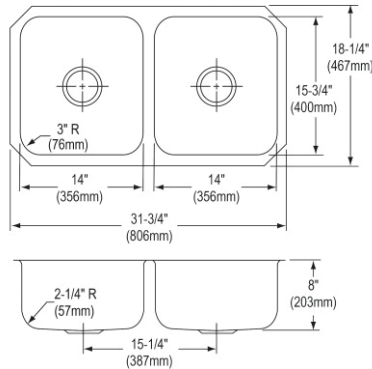

Made in USA

Optional Accessories

Bottom grid
GBG1415SS $61.00

Cutting board
CB1516* $105.00

Rinsing basket
LKWRB1316SS $218.00

Drain
D1125 $22.00

Ship dims: 19-9/16" x 11-1/16" x 38-7/16"
Approx. ship weight: 17 lbs.

DCFU3118

$375.00

Dayton Stainless Steel 31-3/4" x 18-1/4" x 8", Equal Double Bowl Undermount Sink