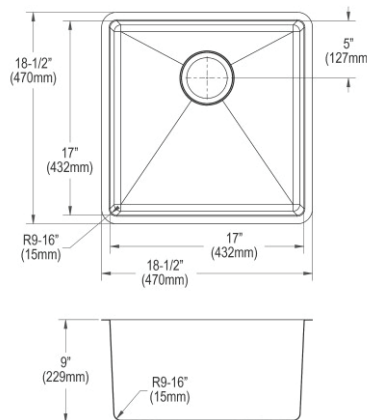

Optional Accessories

Bottom grid

CTXBG1515 $84.00

Drain

LKDD $68.00

LK35 $76.00

Ship dims: 25-9/16" x 25-9/16" x 10-13/16"

Approx. ship weight: 25 lbs.

ELUH1616DBG

$807.00

Elkay Lustertone Classic Stainless Steel 18-1/2" x 18-1/2" x 7-7/8", Single Bowl Undermount Sink Kit