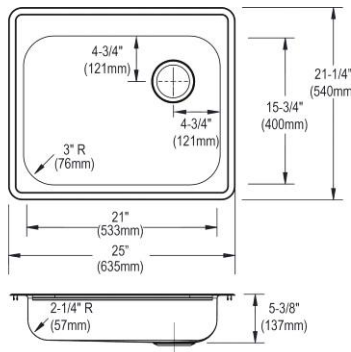

ADA Compliant
Made in USA
Optional Accessories

1. **Cutting board**
     CB1516 $105.00
   - **Rinsing basket**
     LKWERBSS $196.00
   - **Drain**
     D1125 $22.00
2. **Ship dims:** 25" x 8-1/8" x 27"
   Approx. ship weight: 10 lbs.

D12521

$135.00