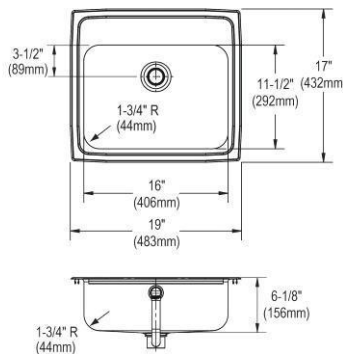

Elkay Celebrity Stainless Steel 19" x 17" x 6-1/8", Single Bowl Drop-in Bathroom Sink

- Dimensions: 19" x 17" x 6-1/8"
- 20 gauge
- Brushed Satin finish
- Available in 1, 2, 3 faucet holes
- 1-1/2" (38mm) drain opening
- Sound deadening: Bottom only pads
- 24" minimum cabinet size

Includes: LKF294 overflow Assembly

ADA Compliant

Built in USA

Ship dims: 23-5/16" x 19-9/16" x 10-1/16"

Approx. ship weight: 10 lbs.

PSLVR1917LO

$564.00