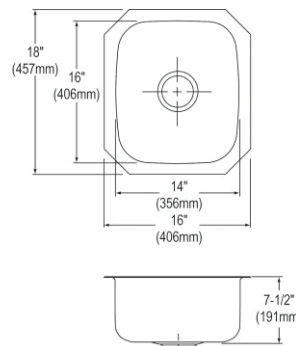

Optional Accessories

1. **Cutting board**
     CB1516 $105.00
   - **Rinsing basket**
     LKWERBSS $196.00
   - **Drain**
     LK99 $120.00
2. **Ship dims:** 26-1/8" x 22-1/2" x 9-5/8"
   Approx. ship weight: 10 lbs.

ECTSR15159TBG

$471.00