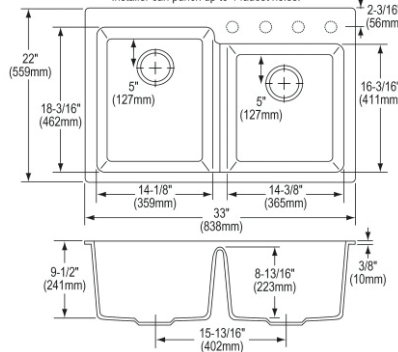

1-1/2" (38mm) Diameter Faucet Holes on 4" (102mm) Centers are Pre-Scored. Installer can punch up to 4 faucet holes.