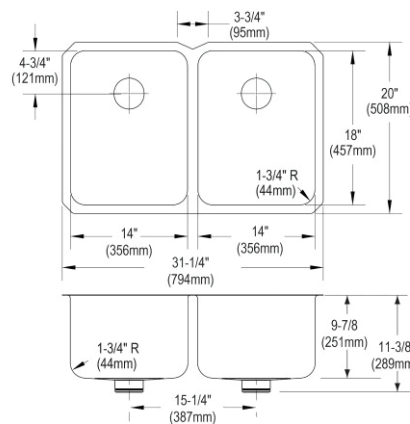

- Dimensions: 31-1/4" x 20" x 9-7/8"
- 18 gauge
- Lustrous Satin finish
- 3-3/8" (86mm) drain opening
- Sound deadening: Sides and Bottom pads
- 36" minimum cabinet size
- Features: Perfect Drain

**Includes:** Two LKPD1 Perfect Drains and strainers.