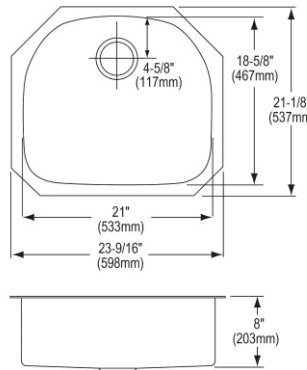

Optional Accessories

Drain

LK35AC

$251.00

Ship dims: 28" x 25" x 13"

Approx. ship weight: 26 lbs.