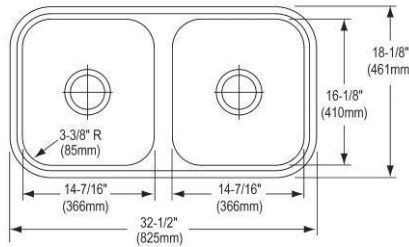

- Dimensions: 32-1/2" x 18-1/8" x 8"
- 19 gauge
- Lustrous Satin finish
- 3-1/2" (89mm) drain opening
- Sound deadening: Full spray sides and bottom with Bottom only pads
- 36" minimum cabinet size
- Features: Aqua Divide