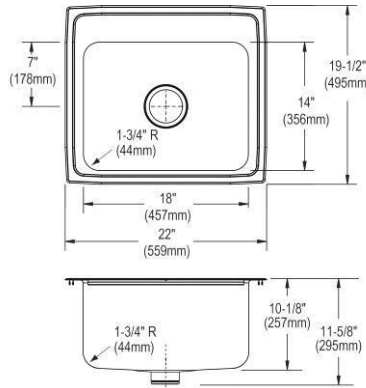

Includes: One LKPD1 Perfect Drain and strainer.

Built in USA

Optional Accessories

Cutting board

CBS1418 $167.00

Rinsing basket

LKWRB1418SS $218.00

Drain

LKPDVR18B $46.00

LKDS99 $51.00

LKDS35 $34.70

Ship dims: 30-11/16" x 26-1/4" x 14"

Approx. ship weight: 16 lbs.

DLR221910

$986.00