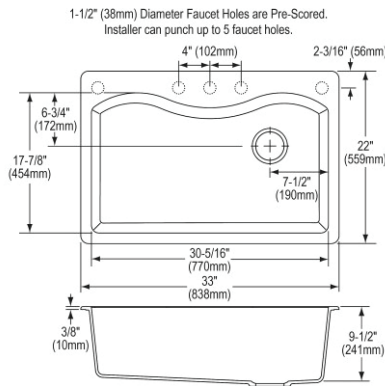

Elkay Quartz Classic 33" x 22" x 9-1/2", Single Bowl Drop-in Sink