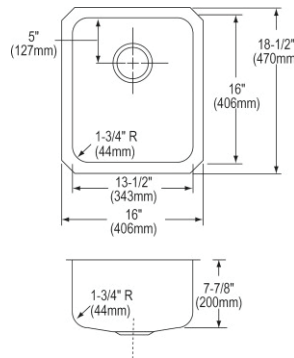

Made in USA

Models also available with ADA depths

Optional Accessories

1. **Bottom grid**
     LKWOBG1316SS $155.00
   - **Cutting board**
     CB1613* $133.00
     CB1713* $139.00
     CBS1316* $133.00
   - **Rinsing basket**
     LKWRB1316SS $218.00
   - **Drain**
     LK99 $120.00
2. **Ship dims:** 19-5/16" x 9-5/16" x 24-15/16"
   Approx. ship weight: 12 lbs.

SCUH1416SH

$1,091.00