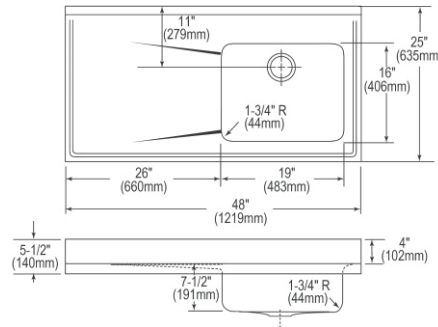

Made in USA

Optional Accessories

Cutting board

CB1713	$139.00
CBS1316	$133.00

Rinsing basket

LKWRB1418SS	$218.00
LKWERBSS	$196.00

Drain

LK99	$120.00

Ship dims: 51-11/16" x 14-3/16" x 28-5/8"

Approx. ship weight: 50 lbs.

ILR5422DD

$2,360.00

Elkay Lustertone Classic Stainless Steel 54" x 22" x 7-5/8", Single Bowl Drop-in Sink with Drainboard

- Dimensions: 54" x 22" x 7-5/8"
- 18 gauge
- Lustrous Satin finish
- Available in 1, 2, 3, 4, MR2 faucet holes
- 3-1/2" (89mm) drain opening
- Sound deadening: Bottom only pads
- 57" minimum cabinet size
- Features: Drainboard