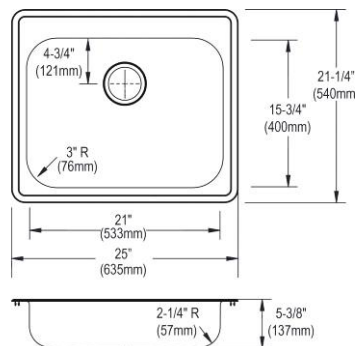

**ADA Compliant**

**Made in USA**

**Optional Accessories**

**Cutting board**  
CB1516 \$105.00

**Rinsing basket**  
LKWERBSS \$196.00

**Drain**  
D1125 \$22.00

**Ship dims:** 25" x 8-1/8" x 27"  
**Approx. ship weight:** 10 lbs.