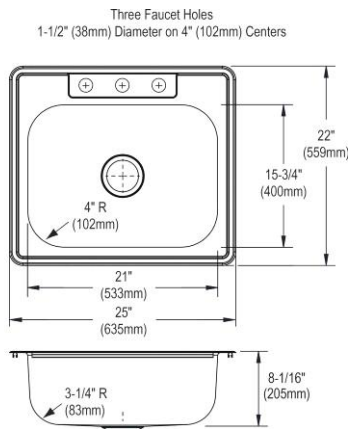

Includes: DSE125223 sink, LK5000CR faucet, GBG2115SS bottom grid, drain

Optional Accessories

Cutting board

CB1516 $105.00

Ship dims: 23-5/16" x 12-1/16" x 31-7/16"

Approx. ship weight: 24 lbs.