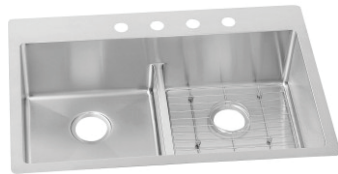

ECTSRA33229TBG $756.00

Elkay Crosstown Stainless Steel 33" x 22" x 9", Equal Double Bowl Dual Mount Sink Kit with Aqua Divide

- Dimensions: 33" x 22" x 9"
- 18 gauge
- Polished Satin finish
- Available in 1, 2, 3, 4, 5 faucet holes
- 3-1/2" (89mm) drain opening
- Sound deadening: Sound Guard
- 36" minimum cabinet size
- Features: Aqua Divide