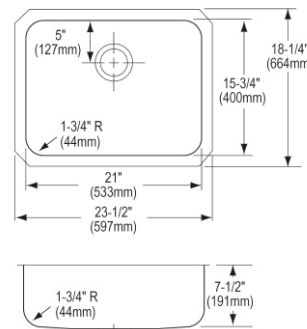

Made in USA

Models also available with ADA depths

Optional Accessories

Bottom grid

LKWOBG2115SS $176.00

Cutting board

CB1516* $105.00

Drain

LK99 $120.00

Ship dims: 19-9/16" x 9-13/16" x 29-7/16"

Approx. ship weight: 14 lbs.

*1/2" sink reveal required for proper fit.