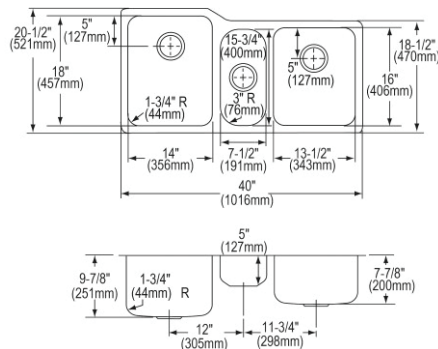

Made in USA

Optional Accessories

Bottom grid

LKWOBG1418SS (large bowl)	$161.00
LKWOBG1316SS (small bowl)	$155.00

Rinsing basket

LKWRB1418SS (left bowl)	$218.00
LKWRB715SS (center bowl)	$159.00
LKWRB1316SS (right bowl)	$218.00

Drain

LK99	$120.00

Ship dims: 44-7/8" x 26-1/4" x 14"

Approx. ship weight: 32 lbs.

ELUH3920DBG $2,264.00

Elkay Lustertone Classic Stainless Steel 39-1/2" x 20" x 10", Triple Bowl Undermount Sink Kit

- Dimensions: 39-1/2" x 20" x 10"
- 18 gauge
- Lustrous Satin finish
- 3-1/2" (89mm) drain opening
- Sound deadening: Sides and Bottom pads
- 45" minimum cabinet size