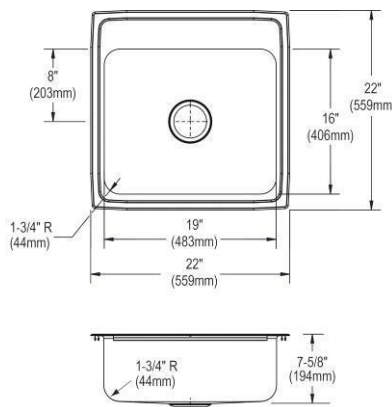

**Ship dims:** 30-11/16" x 26-1/4" x 9-1/2"

**Approx. ship weight:** 14 lbs.

**LR2222**

**\$858.00**

**Elkay Lustertone Classic Stainless Steel 22" x 22" x 7-5/8", Single Bowl Drop-in Sink**

- Dimensions: 22" x 22" x 7-5/8"
- 18 gauge
- Lustrous Satin finish
- Available in 1, 2, 3, 4, MR2 faucet holes
- 3-1/2" (89mm) drain opening
- Sound deadening: Bottom only pads
- 27" minimum cabinet size