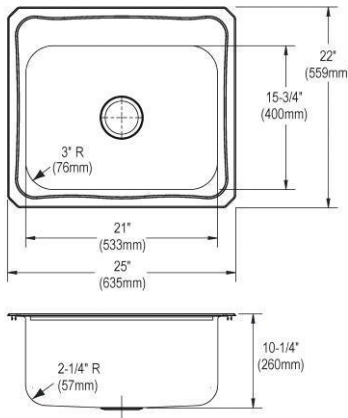

Made in USA

Optional Accessories

- **Bottom grid**
  LKWBG2115SS $176.00
- **Cutting board**
  CB1516 $105.00
- **Drain**
  LK99 $120.00

Ship dims: 23-5/16" x 12-1/16" x 31-7/16"
Approx. ship weight: 14 lbs.

DCR252212C

$1,006.00

Elkay Stainless Steel 25" x 22" x 12-1/4", Single Bowl Drop-in Sink and Faucet Kit