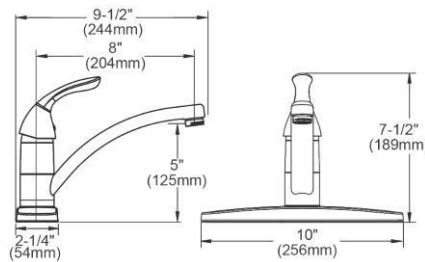

Chrome  
(CR)

**Special Note:** 1.5 GPM flow regulator installed (2.2 GPM flow regulator also included with faucet)  
**ADA Compliant**

**Ship dims:** 16-9/16" x 10-7/16" x 2-9/16"  
**Approx. ship weight:** 3 lbs.