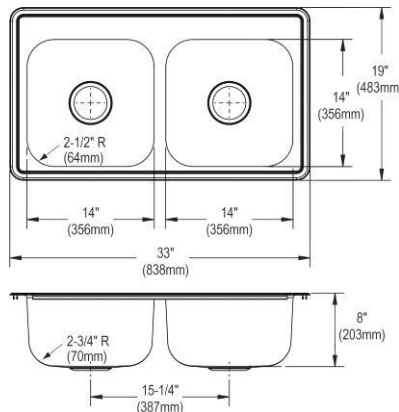

Made in USA

Optional Accessories

Bottom grid

GBG1414SS $61.00

Ship dims: 25" x 9-1/8" x 35"

Approx. ship weight: 13 lbs.

D23317

$214.00

Dayton Stainless Steel 33" x 17" x 6", Equal Double Bowl Drop-in Sink