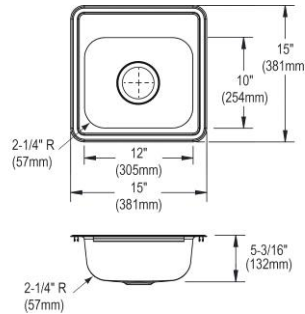

ADA Compliant

Made in USA

Also available in 10 or 50 packs

Optional Accessories

Cutting board

CB912 $126.00

Drain

D1125 $22.00

Ship dims: 16-15/16" x 6-13/16" x 17-3/8"

Approx. ship weight: 4 lbs.

DSEP1515C

$305.00