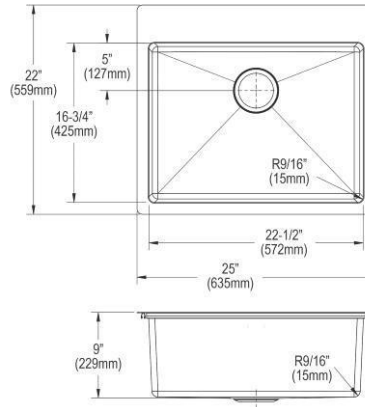

Includes: ECTSR25229T Sink, CTXBG2115 Bottom Grid

Optional Accessories

Drain

LKDD $68.00
LK35 $76.00

Ship dims: 33" x 24-1/2" x 13"
Approx. ship weight: 24 lbs.

PSR2522

$605.00

Elkay Celebrity Stainless Steel 25" x 22" x 7-1/2", Single Bowl Drop-in Sink