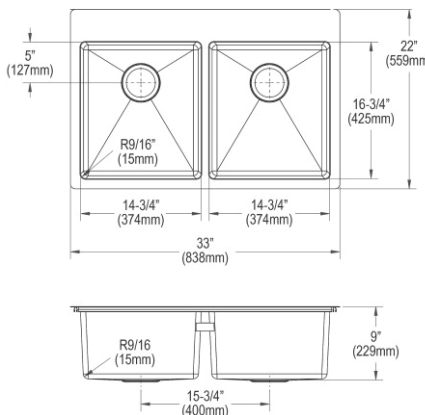

Includes: ECTSR33229TBG Sink, two CTXBG1315 Bottom Grids

Optional Accessories

1. **Drain**
2. LKDD $68.00
   - LK35 $76.00

Ship dims: 38" x 24-1/2" x 13"
Approx. ship weight: 34 lbs.

*1/2" sink reveal required for proper fit.