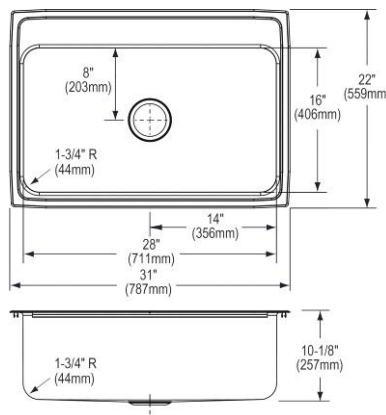

Made in USA

Optional Accessories

Bottom grid

LKWBG2816SS $224.00

Cutting board

CB1713 $139.00

CBS1316 $133.00

Drain

LK99 $120.00

Ship dims: 37-3/4" x 26-1/4" x 12-1/2"

Approx. ship weight: 22 lbs.