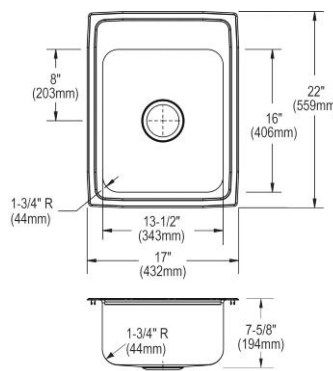

Made in USA

Models also available with ADA depths

Optional Accessories

Bottom grid

LKWBG1316SS $155.00

Cutting board

CB1613 $133.00

CB1713 $139.00

CBS1316 $133.00

Rinsing basket

LKWRB1316SS $218.00

Drain

LK99 $120.00

Ship dims: 23-5/16" x 9-13/16" x 23-3/16"

Approx. ship weight: 13 lbs.