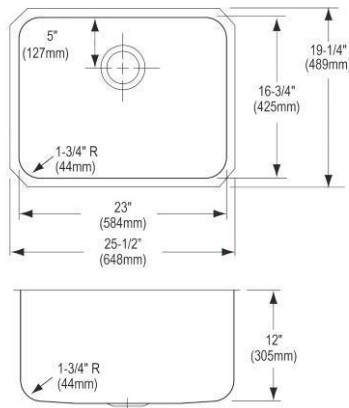

Made in USA

Optional Accessories

- **Bottom grid**
  LKWOBG2317SS $190.00
- **Cutting board**
  LKCB2317HW* $155.00
- **Drain**
  LK99 $120.00

Ship dims: 30-11/16" x 26-1/4" x 14"

Approx. ship weight: 26 lbs.

ECTRU24179RTC

$483.00

Elkay Crosstown Stainless Steel 25-1/2" x 18-1/2" x 9", Single Bowl Undermount Sink Kit