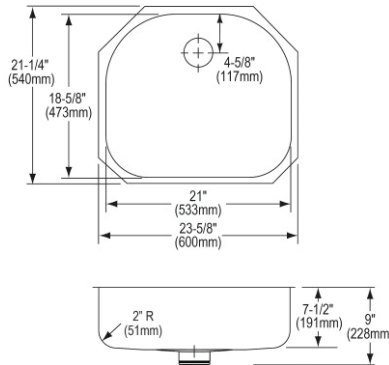

Includes: One LKPD1 Perfect Drain and strainer.

Built in USA

Optional Accessories

Bottom grid	
LKWOBG2118SS	$203.00
Cutting board	
CB2213	$243.00
Rinsing basket	
LKWERBSS	$196.00
Drain	
LKPDVR18B	$46.00
LKDS99	$51.00
LKDS35	$34.70

Ship dims: 30-11/16" x 26-1/4" x 10-1/2"
Approx. ship weight: 14 lbs.