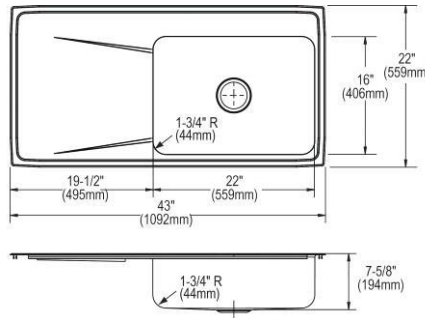

ILR4322R

$1,747.00

Elkay Lustertone Classic Stainless Steel 43" x 22" x 7-5/8", Single Bowl Drop-in Sink with Drainboard

- Dimensions: 43" x 22" x 7-5/8"
- 18 gauge
- Lustrous Satin finish
- Available in 1, 2, 3, 4, MR2 faucet holes
- 3-1/2" (89mm) drain opening
- Sound deadening: Bottom only pads
- 48" minimum cabinet size
- Features: Drainboard

Made in USA

Optional Accessories

Bottom grid	
LKWBG2115SS	$176.00
Cutting board	
CB1713	$139.00
CBS1316	$133.00
Drain	
LK99	$120.00

Ship dims: 48-11/16" x 26-1/4" x 10-1/2"
Approx. ship weight: 29 lbs.

ILGR4322L

$2,619.00

Elkay Lustertone Classic Stainless Steel 43" x 22" x 10", Single Bowl Drop-in Sink with Drainboard

- Dimensions: 43" x 22" x 10"
- 18 gauge
- Lustrous Satin finish
- Available in 1, 2, 3, 4, MR2 faucet holes
- 3-1/2" (89mm) drain opening
- Sound deadening: Sides and Bottom pads
- 48" minimum cabinet size
- Features: Drainboard