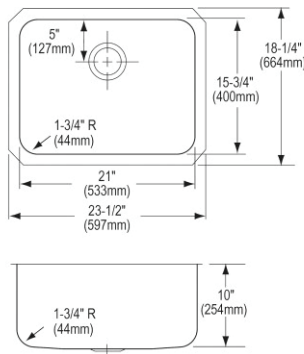

Includes: ELUH211510 sink, LK2500CR faucet

Built in USA

Models also available with ADA depths

Optional Accessories

Bottom grid	
LKWOBG2115SS	$176.00
Cutting board	
CB1516*	$105.00
Drain	
LK99	$120.00

Ship dims: 37-3/4" x 26-1/4" x 12-1/2"
Approx. ship weight: 24 lbs.