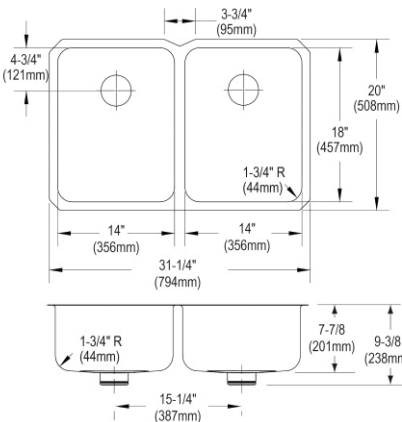

Includes: Two LKPD1 Perfect Drains and strainers.

Built in USA

Optional Accessories

1. **Bottom grid**
     LKWOBG1418SS $161.00
   - **Cutting board**
     CBS1418* $167.00
   - **Rinsing basket**
     LKWRB1418SS $218.00
   - **Drain**
     LKPDVR18B $46.00
     LKDS99 $51.00
     LKDS35 $34.70
2. **Ship dims:** 37-3/4" x 26-1/4" x 12-1/2"
   Approx. ship weight: 32 lbs.

ELUH3220

$1,014.00

Elkay Lustertone Classic Stainless Steel 31-1/4" x 20" x 7-7/8", Equal Double Bowl Undermount Sink