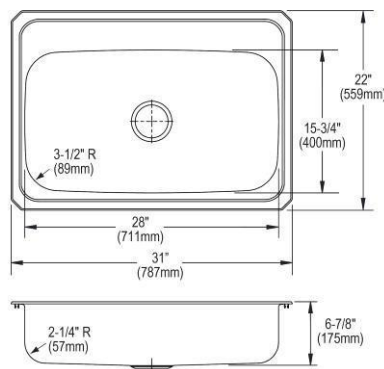

Made in USA

Optional Accessories

Cutting board	
CB1516	$105.00
Rinsing basket	
LKWERBSS	$196.00
Drain	
LK99	$120.00

Ship dims: 26-1/4" x 10-1/2" x 37-3/4"
Approx. ship weight: 15 lbs.