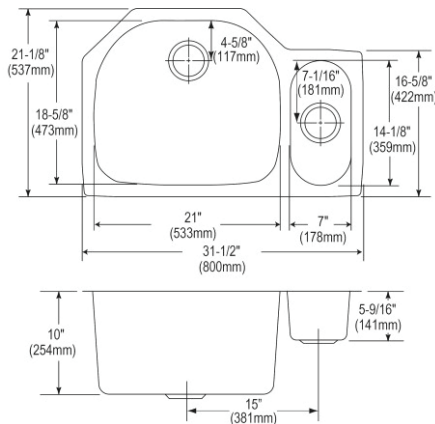

Made in USA

Optional Accessories

Bottom grid

LKWOBG2118SS (large bowl) $203.00

Cutting board

CB2213 (large bowl) $243.00

Drain

LK99 $120.00

Ship dims: 37-3/4" x 26-1/4" x 12-1/2"

Approx. ship weight: 20 lbs.

ECTRU32179LTC $743.00

Elkay Crosstown Stainless Steel 31-1/2" x 18-1/2" x 9", 40/60 Double Bowl Undermount Sink Kit