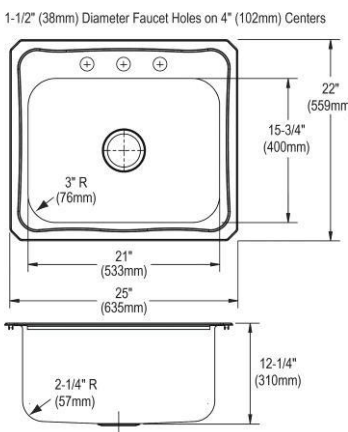

Includes: DCR252212 sink, LK2500CR faucet

Optional Accessories

- **Bottom grid**
  LKWBG2115SS $176.00
- **Cutting board**
  CB1516 $105.00
- **Drain**
  LK99 $120.00

Ship dims: 30-11/16" x 26-1/4" x 14"
Approx. ship weight: 26 lbs.