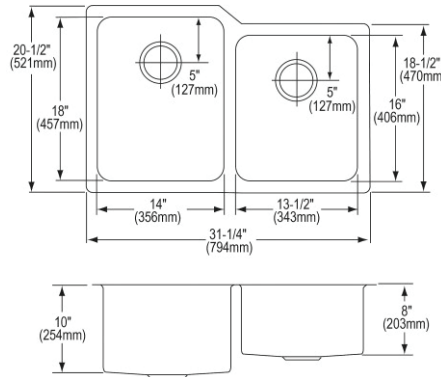

Elkay Copper 31-1/4" x 20-1/2" x 10", Offset Double Bowl Undermount Sink

- Dimensions: 31-1/4" x 20-1/2" x 10"
- 16 gauge
- Antique Hammered finish
- 3-1/2" (89mm) drain opening
- Sound deadening: Sides and Bottom pads
- 36" minimum cabinet size

Optional Accessories

Drain

LK35AC

$251.00

Ship dims: 40" x 29" x 16"

Approx. ship weight: 51 lbs.

ECU311910RACH

$4,068.00