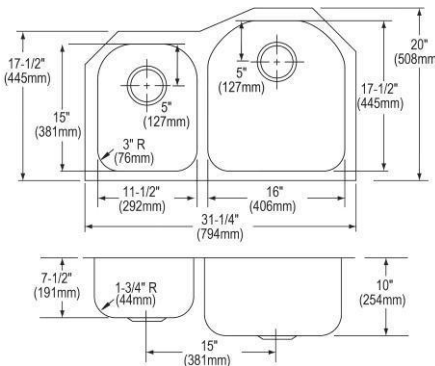

Includes: ELUH311910L sink, one LKWOBG1617SS bottom grid, one LK99 drain

Built in USA

Optional Accessories

Bottom grid

LKWOBG1115SS $155.00

Ship dims: 37-3/4" x 26-1/4" x 14"

Approx. ship weight: 25 lbs.