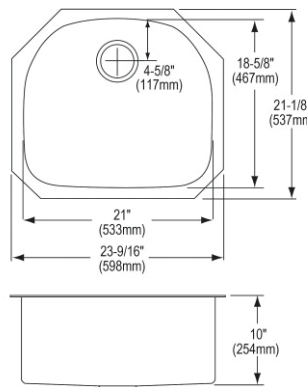

Optional Accessories

Drain

LK35AC

$251.00

Ship dims: 28" x 25" x 13"

Approx. ship weight: 30 lbs.