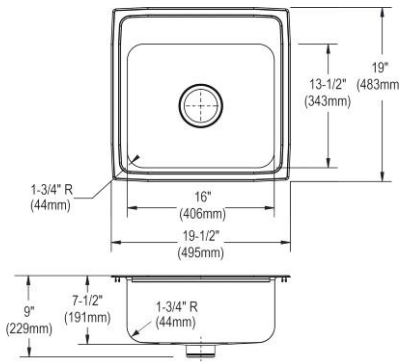

Includes: One LKPD1 Perfect Drain and strainer.

Built in USA

Optional Accessories

Bottom grid

LKWBG1316SS $155.00

Cutting board

CB1613 $133.00

CB1713 $139.00

CBS1316 $133.00

Rinsing basket

LKWRB1316SS $218.00

Drain

LKPDVR18B $46.00

LKDS99 $51.00

LKDS35 $34.70

Ship dims: 26-1/4" x 24-1/4" x 12-1/2"

Approx. ship weight: 17 lbs.

LR1919

$807.00