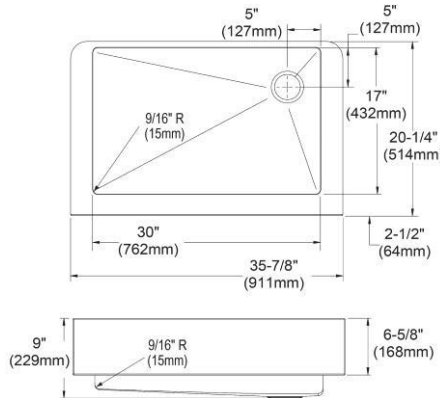

- Dimensions: 35-7/8" x 20-1/4" x 9"
- 18 gauge
- Polished Satin finish
- 3-1/2" (89mm) drain opening
- Sound deadening: Sound Guard
- 36" minimum cabinet size

**Includes:** Custom fit bottom grid, deep strainer drain, Bar Keeper's Friend cleanser, microfiber towel, all packed in an Elkay protective cloth bag.