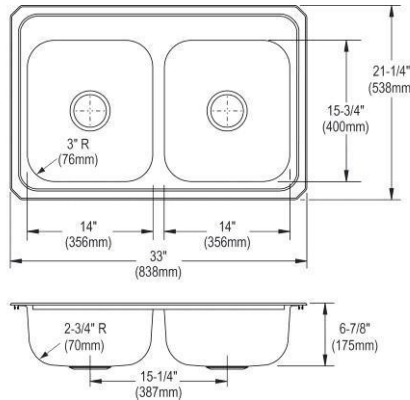

Made in USA

Optional Accessories

- **Bottom grid**
  LKWBG1415SS $155.00
- **Cutting board**
  CB1516 $105.00
- **Rinsing basket**
  LKWERBSS $196.00
- **Drain**
  LK99 $120.00
- **Ship dims:** 23-5/16" x 8-15/16" x 38-15/16"
- **Approx. ship weight:** 15 lbs.

LR3319

$1,288.00

Elkay Lustertone Classic Stainless Steel 33" x 19-1/2" x 7-5/8", Equal Double Bowl Drop-in Sink