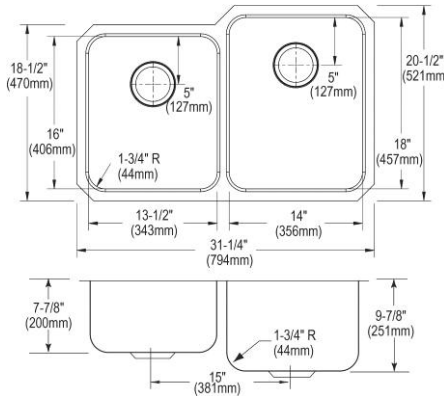

- Dimensions: 31-1/4" x 20-1/2" x 9-7/8"
- 18 gauge
- Lustrous Satin finish
- 3-1/2" (89mm) drain opening
- Sound deadening: Sides and Bottom pads
- 36" minimum cabinet size

Includes: ELUH3120L sink, one LKWOBG1418SS bottom grid, one LK99 drain

Built in USA

Optional Accessories

Bottom grid

LKWOBG1316SS $155.00

Cutting board

CBS1418* $167.00

CB1613* $133.00

CB1713* $139.00

CBS1316* $133.00

Rinsing basket

LKWRB1418SS $218.00

LKWRB1316SS $218.00

Ship dims: 37-3/4" x 26-1/4" x 12-1/2"

Approx. ship weight: 27 lbs.

ELUH3120L $1,104.00