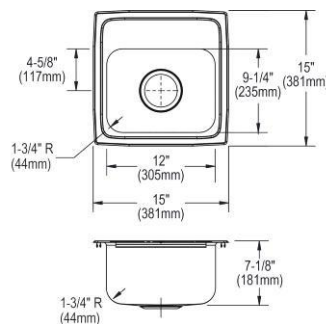

Made in USA

Optional Accessories

Bottom grid

LKWBG1209SS $146.00

Cutting board

CB912 $126.00

Rinsing basket

LKWRB1209SS $172.00

Drain

LK36 $84.00

Ship dims: 16-5/16" x 9-3/16" x 21-7/16"

Approx. ship weight: 7 lbs.