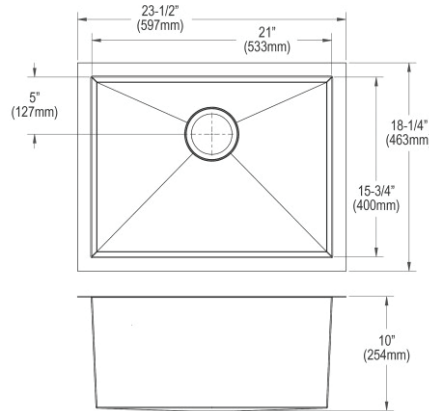

Includes: Custom fit bottom grid, deep strainer drain, Bar Keeper's Friend cleanser, microfiber towel, all packed in an Elkay protective cloth bag.

Optional Accessories

Cutting board

LKCBF2115HW $155.00

Ship dims: 30-7/16" x 26-1/16" x 12-1/16"

Approx. ship weight: 34 lbs.

EFRU211510T

$414.00

Elkay Crosstown 16 Gauge Stainless Steel, 23-1/2" x 18-1/4" x 10" Single Bowl Undermount Sink