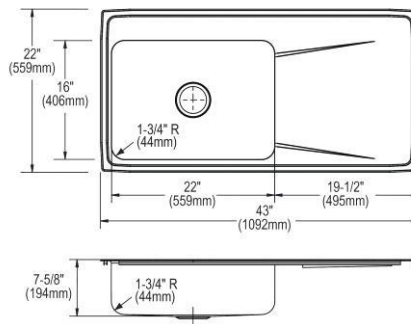

Made in USA

Optional Accessories

Bottom grid

LKWBG2115SS	$176.00

Cutting board

CB1713	$139.00
CBS1316	$133.00

Drain

LK99	$120.00

Ship dims: 48-11/16" x 26-1/4" x 10-1/2"

Approx. ship weight: 29 lbs.