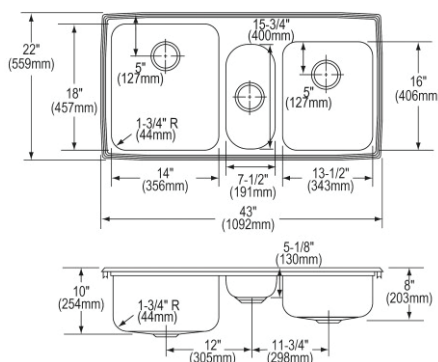

Made in USA

Optional Accessories

Bottom grid

LKWOBG1418SS (large bowl)	$161.00
LKWOBG1316SS (small bowl)	$155.00

Cutting board

CBS1418	$167.00
CB816	$88.00
CBS715	$95.00
CB1613	$133.00
CB1713	$139.00
CBS1316	$133.00

Rinsing basket

LKWRB1418SS	$218.00
LKWRB1316SS	$218.00

Drain

LK99	$120.00

Ship dims: 48-11/16" x 26-1/4" x 12-1/2"

Approx. ship weight: 32 lbs.