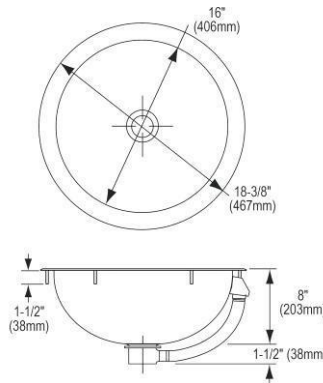

Includes: LKF299 overflow Assembly

Made in USA

Optional Accessories

Drain

LK174 $106.00

LKAD174 $120.00

Ship dims: 26-1/4" x 24-1/4" x 10-1/2"

Approx. ship weight: 13 lbs.

LLVR1310

$826.00

Elkay Asana Stainless Steel 16" x 12-1/2" x 5-13/16", Single Bowl Drop-in Bathroom Sink