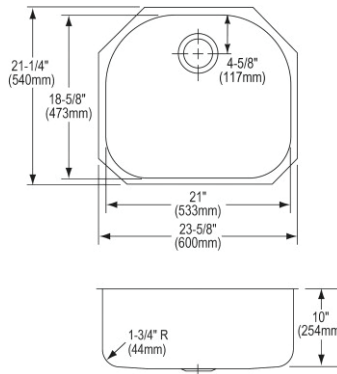

Includes: ELUH211810 sink,

LKWOBG2118SS bottom grid, LK99 drain

Built in USA

Optional Accessories

Cutting board

CB2213* $243.00

Rinsing basket

LKWERBSS $196.00

Ship dims: 30-11/16" x 26-1/4" x 14"

Approx. ship weight: 19 lbs.

ELUH211810

$741.00

**Elkay Lustertone Classic Stainless Steel 23-5/8" x 21-1/4" x 10",
Single Bowl Undermount Sink**