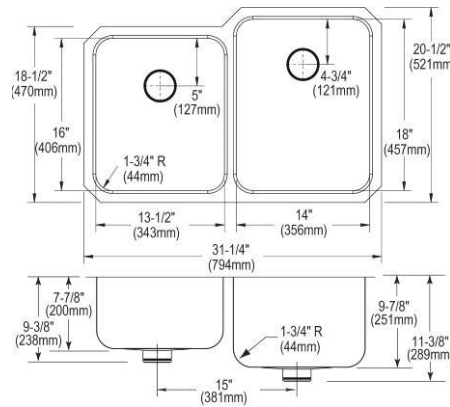

- Dimensions: 31-1/4" x 20-1/2" x 9-7/8"
- 18 gauge
- Lustrous Satin finish
- 3-3/8" (86mm) drain opening
- Sound deadening: Sides and Bottom pads
- 36" minimum cabinet size
- Features: Perfect Drain

Includes: ELUH3120LPD sink, one LKWOBG1418SS bottom grid, two LKPD1 Perfect Drains and strainers.

Built in USA

Optional Accessories

Bottom grid

LKWOBG1316SS (small bowl) $155.00

Cutting board

CBS1418* $167.00

CB1613* $133.00

CB1713* $139.00

CBS1316* $133.00

Rinsing basket

LKWRB1418SS $218.00

LKWRB1316SS $218.00

Drain

LKPDVR18B $46.00

LKDS99 $51.00

LKDS35 $34.70

Ship dims: 37-3/4" x 26-1/4" x 14"

Approx. ship weight: 32 lbs.

ELUH3120LPD $1,200.00