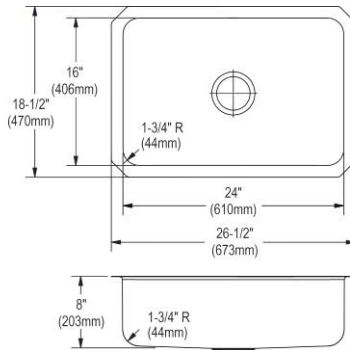

Made in USA

Optional Accessories

1. **Bottom grid**
     GBG2416SS $75.00
   - **Drain**
     D1125 $22.00
2. **Ship dims:** 23-5/16" x 9-13/16" x 33-5/16"
   Approx. ship weight: 23 lbs.

DXUH2118

$315.00