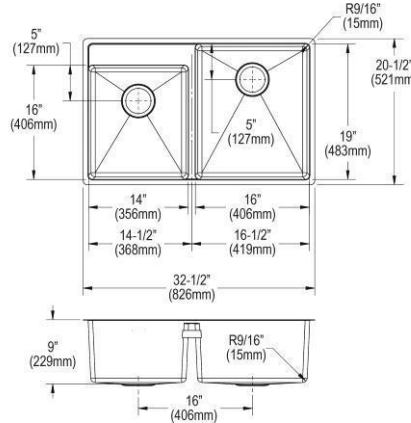

Optional Accessories

Drain

LKDD	$68.00
LK35	$76.00

Ship dims: 40" x 27-9/16" x 10-13/16"

Approx. ship weight: 38 lbs.

ECTRUD31199RDBG

$768.00

Elkay Crosstown Stainless Steel 32-1/2" x 20-1/2" x 9", Offset Double Bowl Undermount Sink Kit with Water Deck