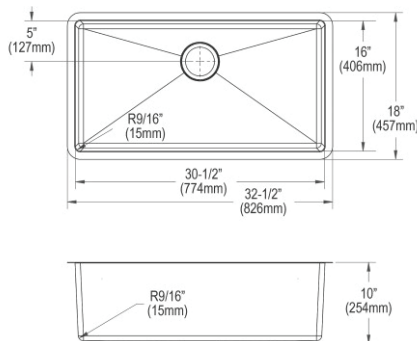

- •Dimensions: 32-1/2" x 18" x 10"
- •16 gauge
- •Polished Satin finish
- •3-1/2" (89mm) drain opening
- •Sound deadening: Sound Guard
- •36" minimum cabinet size

Includes: Custom fit bottom grid, deep strainer drain, Bar Keeper's Friend cleanser, microfiber towel, all packed in an Elkay protective cloth bag.

Optional Accessories

1. **Cutting board**
2. LKCBF2816HW $155.00

Ship dims: 37-1/2" x 26-1/16" x 12-1/16"
Approx. ship weight: 32 lbs.