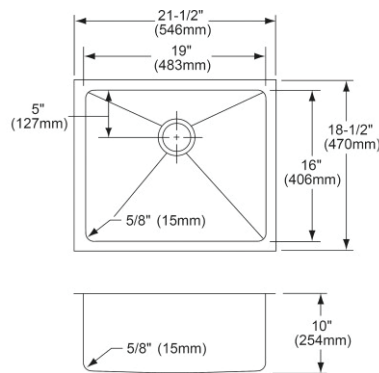

Special Note: Made with Type 316 Stainless Steel

Optional Accessories

Cutting board

LKCBF1916HW $180.00

Drain

LK335 $196.00

LK372 $190.00

Ship dims: 19-15/16" x 12-13/16" x 29-7/8"

Approx. ship weight: 28 lbs.