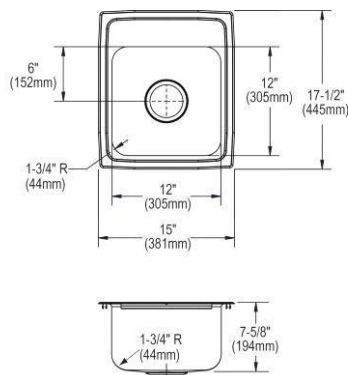

Elkay Lustertone Classic Stainless Steel 15" x 17-1/2" x 7-5/8", Single Bowl Drop-in Bar Sink

- Dimensions: 15" x 17-1/2" x 7-5/8"
- 18 gauge
- Lustrous Satin finish
- Available in 1, 2, 3, MR2 faucet holes
- 3-1/2" (89mm) drain opening
- Sound deadening: Bottom only pads
- 18" minimum cabinet size

Made in USA

Models also available with ADA depths

Optional Accessories

Cutting board
CB912 $126.00

Rinsing basket
LKW RB1209SS $172.00

Drain
LK99 $120.00

Ship dims: 18-13/16" x 9-11/16" x 21-3/16"

Approx. ship weight: 10 lbs.