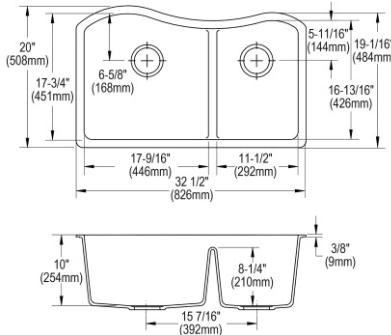

Optional Accessories

Bottom grid

LKOBG1617SS (left bowl)	$91.00
LKOBG1016SS (right bowl)	$75.00

Drain

LKQS35	$77.00
LKQD35	$89.00
LK99	$120.00

Ship Dims: 37-5/8" x 26-3/4" x 16-1/16"

Approx. Ship Weight: 57 lbs.

ELXR13322

$693.00