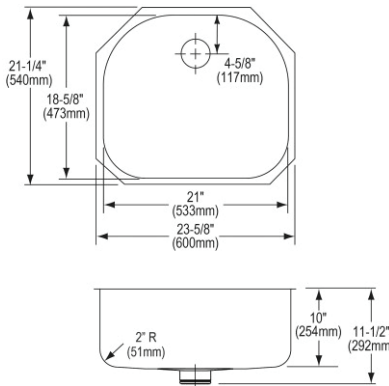

Includes: One LKPD1 Perfect Drain and strainer.

Built in USA

Optional Accessories

Bottom grid

LKWOBG2118SS $203.00

Cutting board

CB2213 $243.00

Rinsing basket

LKWERBSS $196.00

Drain

LKPDVR18B $46.00

LKDS99 $51.00

LKDS35 $34.70

Ship dims: 30-11/16" x 26-1/4" x 14"

Approx. ship weight: 19 lbs.

ELUH211810DBG

$949.00