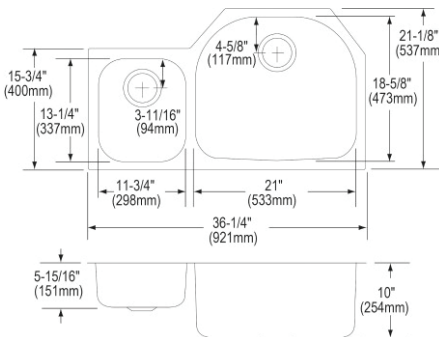

- Dimensions: 36-1/4" x 21-1/8" x 10"
- 18 gauge
- Lustrous Satin finish
- 3-1/2" (89mm) drain opening
- Sound deadening: Sides and Bottom pads
- 42" minimum cabinet size