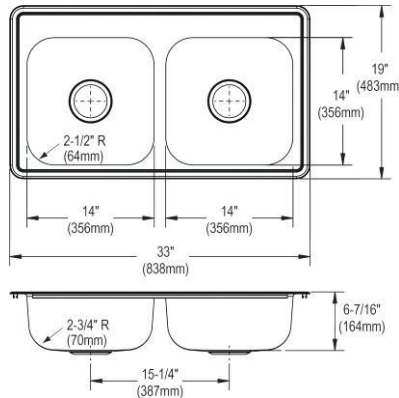

- Dimensions: 33" x 19" x 6-7/16"
- 22 gauge
- Satin finish
- Available in 1, 2, 3, 4, 5, MR2 faucet holes
- 3-1/2" (89mm) drain opening
- Sound deadening: Bottom only pads
- 36" minimum cabinet size

**ADA Compliant**