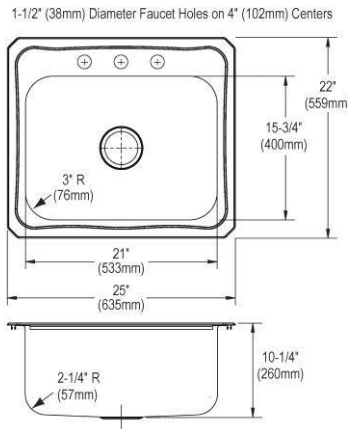

Includes: DCR252210 sink, LK2500CR faucet

Optional Accessories

- **Bottom grid**
  LKWBG2115SS $176.00
- **Cutting board**
  CB1516 $105.00
- **Drain**
  LK99 $120.00

Ship dims: 30-11/16" x 26-1/4" x 14"
Approx. ship weight: 22 lbs.

DCR252210

$639.00

Elkay Stainless Steel 25" x 22" x 10-1/4", Single Bowl Drop-in Laundry Sink