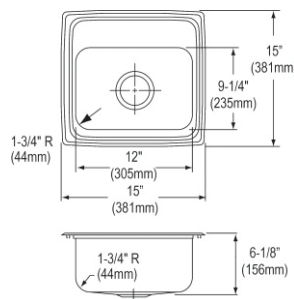

Elkay Celebrity Stainless Steel 15" x 15" x 6-1/8", Single Bowl Drop-in Bar Sink

- Dimensions: 15" x 15" x 6-1/8"
- 20 gauge
- Brushed Satin finish
- Available in 1, 2, 3 faucet holes
- 2" (51mm) drain opening
- Sound deadening: Bottom only pads
- 18" minimum cabinet size

ADA Compliant

Made in USA

Optional Accessories

Bottom grid

LKWBG1209SS $146.00

Cutting board

CB912 $126.00

Rinsing basket

LKWRB1209SS $172.00

Drain

LK36 $84.00

Ship dims: 16-5/16" x 9-3/16" x 21-7/16"

Approx. ship weight: 5 lbs.