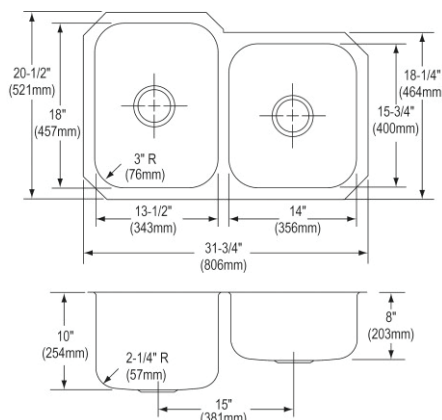

Dayton Stainless Steel 31-3/4" x 20-1/2" x 10", Offset Double Bowl Undermount Sink

Made in USA

Optional Accessories

Bottom grid
GBG1318SS (large bowl) $61.00
GBG1415SS (small bowl) $61.00

Cutting board
CB1516* $105.00

Rinsing basket
LKWRB1316SS $218.00

Drain
D1125 $22.00

Ship dims: 23-5/16" x 12-1/16" x 39-7/16"
Approx. ship weight: 18 lbs.