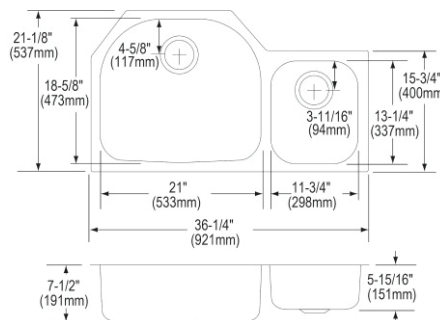

- Dimensions: 36-1/4" x 21-1/8" x 7-1/2"
- 18 gauge
- Lustrous Satin finish
- 3-1/2" (89mm) drain opening
- Sound deadening: Sides and Bottom pads
- 42" minimum cabinet size