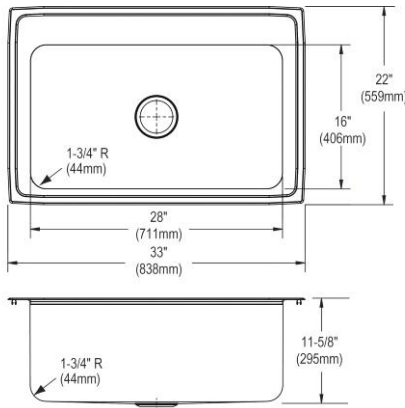

Made in USA

Optional Accessories

Bottom grid
LKWBG2816SS $224.00

Cutting board
CB1713 $139.00
CBS1316 $133.00

Drain
LK99 $120.00

Ship dims: 37-3/4" x 26-1/4" x 14"

Approx. ship weight: 22 lbs.

ECTSRS33229TBG

$681.00

Elkay Crosstown Stainless Steel 33" x 22" x 9", Single Bowl Dual Mount Sink Kit

- Dimensions: 33" x 22" x 9"
- 18 gauge
- Polished Satin finish
- Available in 1, 2, 3, 4, 5, FR2 faucet holes
- 3-1/2" (89mm) drain opening
- Sound deadening: Sound Guard
- 36" minimum cabinet size