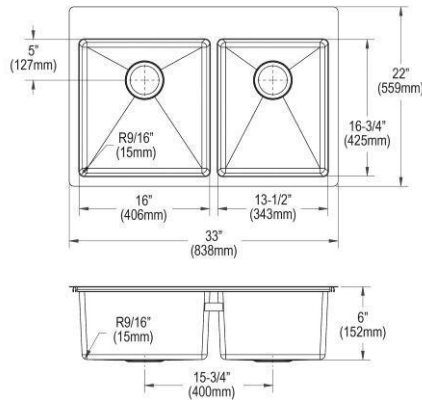

Includes: ECTSRO33229R sink, one CTOBG1515SS bottom grid
Optional Accessories
Bottom grid
CTXBG1216 $67.00
Drain
LKDD $68.00
LK35 $76.00
Ship dims: 38" x 24-1/2" x 10-13/16"
Approx. ship weight: 34 lbs.

ECTSR33229TBG $681.00

Elkay Crosstown Stainless Steel 33" x 22" x 9", Equal Double Bowl Dual Mount Sink Kit