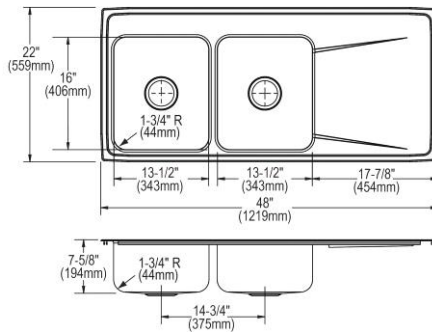

Elkay Lustertone Classic Stainless Steel 48" x 22" x 7-5/8", Equal Double Bowl Drop-in Sink with Drainboard

- Dimensions: 48" x 22" x 7-5/8"
- 18 gauge
- Lustrous Satin finish
- Available in 1, 2, 3, 4, MR2 faucet holes
- 3-1/2" (89mm) drain opening
- Sound deadening: Bottom only pads
- 51" minimum cabinet size
- Features: Drainboard

Made in USA

Optional Accessories

Bottom grid

- LKWBG1316SS $155.00

Cutting board

- CB1613 $133.00
- CB1713 $139.00
- CBS1316 $133.00

Rinsing basket

- LKWRB1316SS $218.00

Drain

- LK99 $120.00

Ship dims: 53-11/16" x 26-1/4" x 10-1/2"

Approx. ship weight: 35 lbs.

ILR4822R

$2,294.00