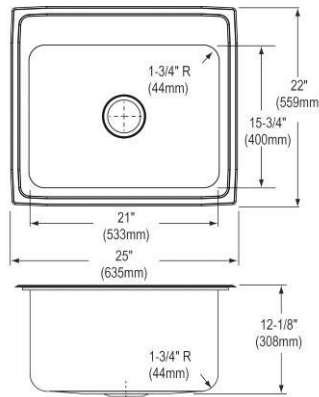

Special Note: Made with Type 316 Stainless Steel

Made in USA

Optional Accessories

Bottom grid

LKWBG2115SS $176.00

Cutting board

CB1516 $105.00

Drain

LK335 $196.00

LK372 $190.00

Ship dims: 30-11/16" x 26-1/4" x 14"

Approx. ship weight: 19 lbs.

DLR252212

$1,233.00

Elkay Lustertone Classic Stainless Steel 25" x 22" x 12-1/8", Single Bowl Drop-in Sink