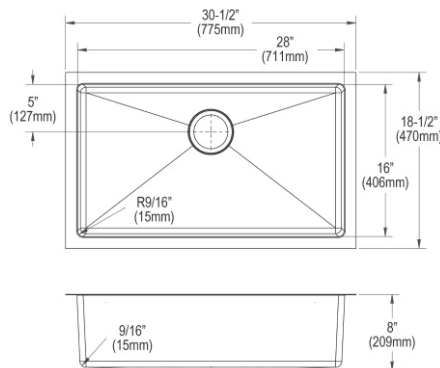

Includes: Custom fit bottom grid, deep strainer drain, Bar Keeper's Friend cleanser, microfiber towel, all packed in an Elkay protective cloth bag.

Optional Accessories

Cutting board

LKCBF2816HW $155.00

Ship dims: 37-1/2" x 26-1/16" x 10-1/16"

Approx. ship weight: 36 lbs.

*1/2" sink reveal required for proper fit.