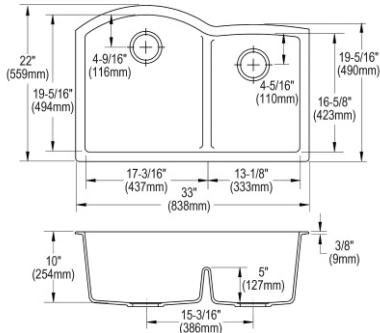

## Elkay Quartz Luxe 33" x 22" x 10", Offset 60/40 Double Bowl Undermount Sink with Aqua Divide

- Dimensions: 33" x 22" x 10"
- 3-1/2" (89mm) drain opening
- 36" minimum cabinet size
- Features: Aqua Divide