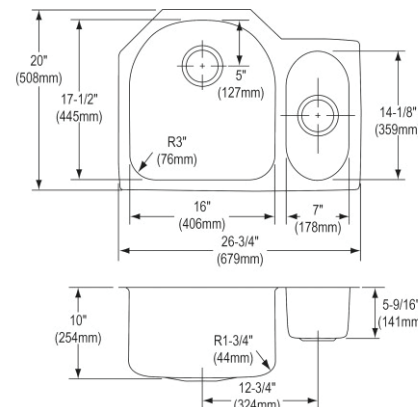

Made in USA

Optional Accessories

1. **Bottom grid**
     LKWOBG1617SS $196.00
   - **Cutting board**
     CB1713 (large bowl) $139.00
   - **Drain**
     LK99 $120.00
2. **Ship dims:** 37-3/4" x 26-1/4" x 12-1/2"
   Approx. ship weight: 21 lbs.

*1/2" sink reveal required for proper fit.