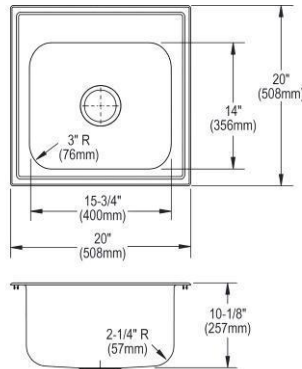

Made in USA

Optional Accessories

Bottom grid	
GBG1415SS	$61.00
Cutting board	
CB1516	$105.00
Rinsing basket	
LKWRB1316SS	$218.00
Drain	
D1125	$22.00

Ship dims: 31-1/4" x 26-1/4" x 12-1/2"

Approx. ship weight: 10 lbs.

D11721

$156.00