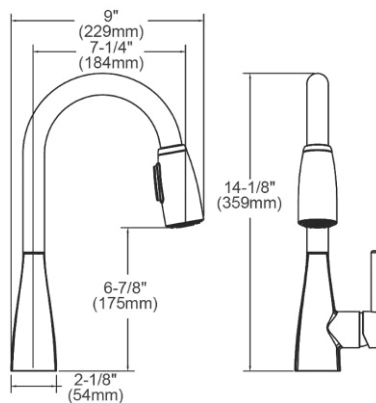

Special Note: 1.5 GPM flow regulator installed (2.2 GPM flow regulator also included with faucet)

ADA Compliant

List Price by Color / Finish:

Chrome (CR)	$549.00
Lustrous Steel (LS)	$714.00

Optional Accessories

LK325CR - Soap / Lotion Dispenser (CR)	$75.00
LK325LS - Soap / Lotion Dispenser (LS)	$97.00
LK133CR - 3-Hole Escutcheon Plate (CR)	$28.40
LK133LS - 3-Hole Escutcheon Plate (LS)	$38.00

Ship dims: 22-13/16" x 9-1/16" x 2-3/4"
Approx. ship weight: 6 lbs.