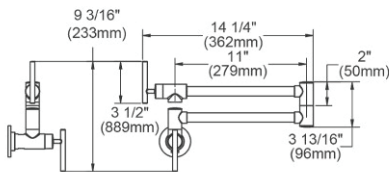

LKAV4091

**$635.00 to
$826.00**

Elkay Avado Wall Mount Single Hole Pot Filler Kitchen Faucet with Lever Handles

- Material: Brass
- Flow rate: 4.0 GPM
- Faucet hole size (min): 1/2"
- Spout swing rotation 360°
- Spout type: Pot Filler
- Features: Solid Brass Construction

List Price by Color / Finish:

Chrome (CR)	$635.00
Lustrous Steel (LS)	$826.00

Ship dims: 16-9/16" x 10-7/16" x 1-9/16"
Approx. ship weight: 5 lbs.

LK7921SSS

$576.00

Elkay Allure Single Hole Kitchen Faucet with Lever Handle Satin Stainless Steel

- Material: Stainless Steel
- Flow rate: 1.5 GPM
- Faucet hole size (min): 1-1/2"
- Countertop thickness: 2-1/2"
- Spout swing rotation 360°
- Spout type: Standard
- Features: Low Flow

ADA Compliant

Ship dims: 19-3/4" x 11-1/8" x 3"
Approx. ship weight: 7 lbs.