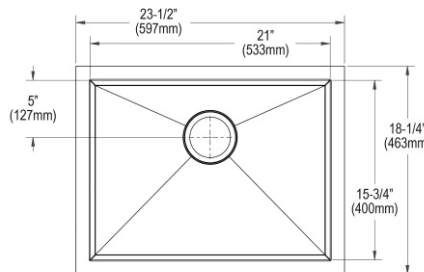

Special Note: Zero radius sinks feature straight sidewalls and tight corners.

Optional Accessories

Cutting board

LKCBF2115HW $155.00

Drain

LKDD $68.00

LK35 $76.00

Ship dims: 19-15/16" x 12-13/16" x 29-7/8"

Approx. ship weight: 30 lbs.

*1/2" sink reveal required for proper fit.