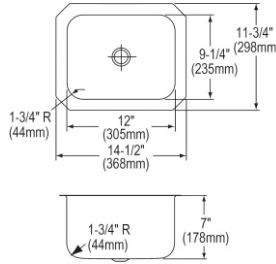

ELUH129

$437.00

Elkay Lustertone Classic Stainless Steel 14-1/2" x 11-3/4" x 7", Single Bowl Undermount Bar Sink

- Dimensions: 14-1/2" x 11-3/4" x 7"
- 18 gauge
- Lustrous Satin finish
- 2" (51mm) drain opening
- Sound deadening: Sides and Bottom pads
- 18" minimum cabinet size

Made in USA

Optional Accessories

- **Bottom grid**
  LKWBG1209SS $146.00
- **Cutting board**
  CB912* $126.00
- **Rinsing basket**
  LKW RB1209SS $172.00
- **Drain**
  LK36 $84.00

Ship dims: 16-5/16" x 9-3/16" x 21-7/16"

Approx. ship weight: 7 lbs.

ELUH12FBDBG

$611.00