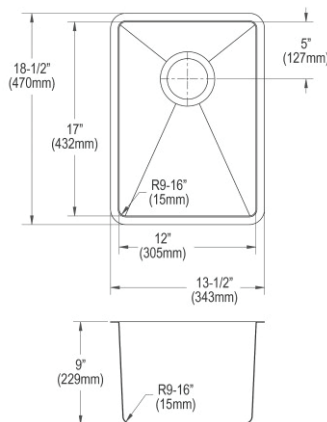

Includes: Custom fit bottom grid, deep strainer drain, Bar Keeper's Friend cleanser, microfiber towel, all packed in an Elkay protective cloth bag.

Optional Accessories
Cutting board
LKCBF17HW $91.00

Ship dims: 26-1/16" x 24" x 12-1/16"
Approx. ship weight: 22 lbs.