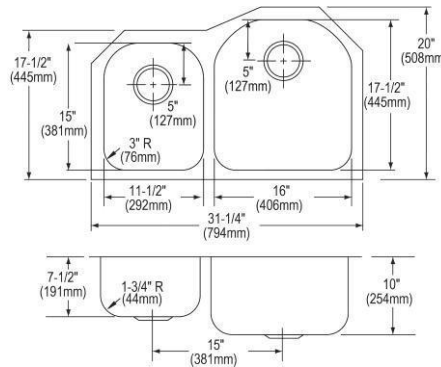

- Dimensions: 31-1/4" x 20" x 10"
- 18 gauge
- Lustrous Satin finish
- 3-1/2" (89mm) drain opening
- Sound deadening: Sides and Bottom pads
- 36" minimum cabinet size

Made in USA

Optional Accessories

Bottom grid

- LKWOBG1617SS (large bowl) $196.00
- LKWOBG1115SS (small bowl) $155.00

Drain

- LK99 $120.00

Ship dims: 37-3/4" x 26-1/4" x 14"

Approx. ship weight: 21 lbs.

ELUH311910RDBG $1,369.00

Elkay Lustertone Classic Stainless Steel 31-1/4" x 20" x 10", Offset 60/40 Double Bowl Undermount Sink Kit