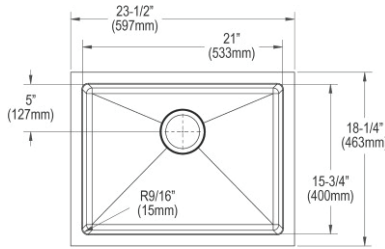

Includes: Custom fit bottom grid, deep strainer drain, Bar Keeper's Friend cleanser, microfiber towel, all packed in an Elkay protective cloth bag.

Optional Accessories

Cutting board

LKCBF2115HW $155.00

Ship dims: 30-7/16" x 26-1/16" x 10-1/16"

Approx. ship weight: 32 lbs.

EFRU2115T

$373.00