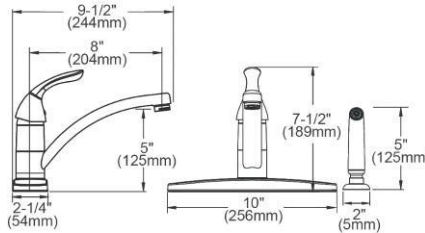

Chrome  
(CR)

**Includes:** Side Spray  
**Special Note:** 1.5 GPM flow regulator installed (2.2 GPM flow regulator also included with faucet)  
**ADA Compliant**

**Ship dims:** 16-9/16" x 10-7/16" x 2-9/16"  
**Approx. ship weight:** 3 lbs.