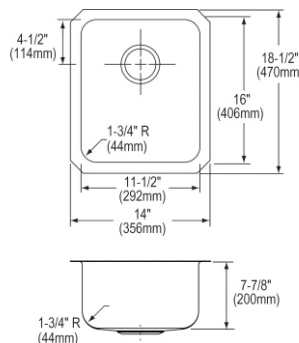

- •Dimensions: 14" x 18-1/2" x 7-7/8"
- •18 gauge
- •Lustrous Satin finish
- •3-1/2" (89mm) drain opening
- •Sound deadening: Sides and Bottom pads
- •18" minimum cabinet size

Made in USA

Optional Accessories

Bottom grid

LKWOBG1116SS $155.00

Drain

LK99 $120.00

Ship dims: 19-5/16" x 9-5/16" x 24-15/16"

Approx. ship weight: 11 lbs.

*1/2" sink reveal required for proper fit.