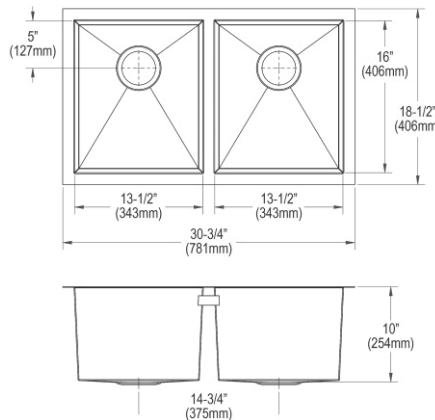

Optional Accessories

Bottom grid	
CTXBG1214	$67.00
Drain	
LKDD	$68.00
LK35	$76.00

Ship dims: 34-1/4" x 22-1/8" x 11-7/8"
Approx. ship weight: 37 lbs.

EFRU311810TC

$929.00

Elkay Crosstown 16 Gauge Stainless Steel, 30-3/4" x 18-1/2" x 10" Equal Double Bowl Undermount Sink Kit