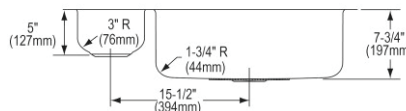

- Dimensions: 32-1/4" x 18-1/4" x 7-3/4"
- 18 gauge
- Lustrous Satin finish
- 3-1/2" (89mm) drain opening
- Sound deadening: Sides and Bottom pads
- 36" minimum cabinet size

**Special Note:** Reversible design, sink can be rotated so small bowl is on the left or right  
**Made in USA**