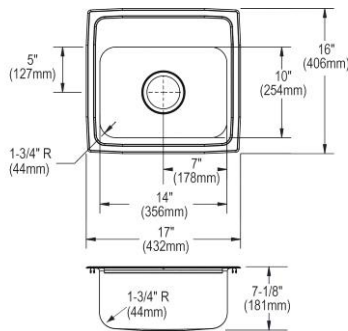

Elkay Celebrity Stainless Steel 17" x 16" x 7-1/8", Single Bowl Drop-in Sink

- Dimensions: 17" x 16" x 7-1/8"
- 20 gauge
- Brushed Satin finish
- Available in 1, 2, 3 faucet holes
- 3-1/2" (89mm) drain opening
- Sound deadening: Bottom only pads
- 21" minimum cabinet size

Made in USA

Optional Accessories

Rinsing basket
LKW RB1209SS $172.00

Drain
LK99 $120.00

Ship dims: 17-5/16" x 8-13/16" x 22-15/16"

Approx. ship weight: 7 lbs.

LR1517

$748.00