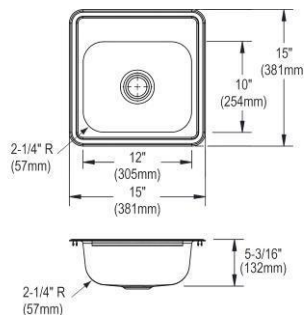

ADA Compliant
Made in USA

Also available in 10 or 50 packs

Optional Accessories

Cutting board

CB912 $126.00

Drain

D5018A $14.70

Ship dims: 16-15/16" x 6-13/16" x 17-3/8"
Approx. ship weight: 4 lbs.