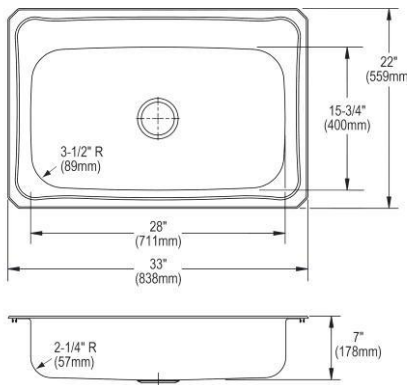

Made in USA

Optional Accessories

Cutting board

CB1516 $105.00

Rinsing basket

LKWERBSS $196.00

Drain

LK99 $120.00

Ship dims: 37-3/4" x 26-1/4" x 10-1/2"

Approx. ship weight: 16 lbs.

LR3122PD

$1,229.00

Elkay Lustertone Classic Stainless Steel 31" x 22" x 7-5/8", Single Bowl Drop-in Sink with Perfect Drain