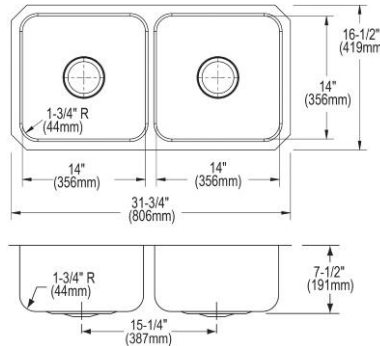

Includes: ELUH3116 sink, one

LKWBG1414SS bottom grid, one LK99 drain

Built in USA

Optional Accessories

Cutting board

- CB1613* $133.00

Rinsing basket

- LKWRB1414SS $218.00

Ship dims: 37-3/4" x 26-1/4" x 10-1/2"

Approx. ship weight: 22 lbs.

ELUH3116 $948.00