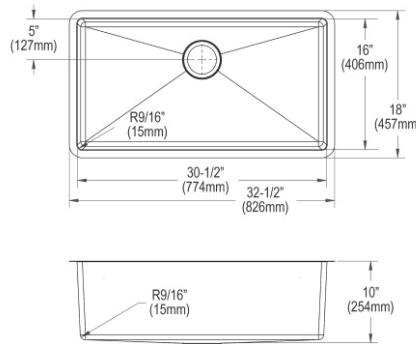

EFRU311610T

$614.00

Elkay Crosstown 16 Gauge Stainless Steel 32-1/2" x 18" x 10", Single Bowl Undermount Sink

- Dimensions: 32-1/2" x 18" x 10"
- 16 gauge
- Polished Satin finish
- 3-1/2" (89mm) drain opening
- Sound deadening: Sound Guard
- 36" minimum cabinet size

Optional Accessories

Bottom grid

CTXBG2914 $95.00

Drain

LKDD $68.00

LK35 $76.00

Ship dims: 38" x 24-1/2" x 13"

Approx. ship weight: 27 lbs.

ECTRU30179RTC

$515.00

Elkay Crosstown Stainless Steel 31-1/2" x 18-1/2" x 9", Single Bowl Undermount Sink Kit