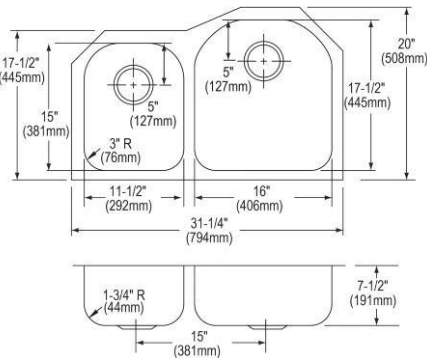

Includes: ELUH3119L sink, one

LKWOBG1617SS bottom grid, one LK99 drain

Built in USA

Optional Accessories

Bottom grid

- LKWOBG1115SS $155.00

Ship dims: 37-3/4" x 26-1/4" x 10-1/2"

Approx. ship weight: 26 lbs.