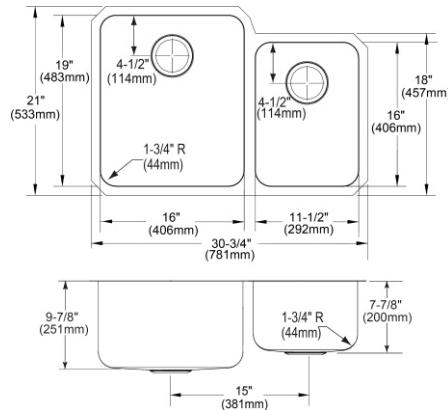

Made in USA

Optional Accessories

Bottom grid
LKWOBG1116SS $155.00

Cutting board
CB1713* $139.00
CBS1316* $133.00

Rinsing basket
LKWRB1418SS $218.00
LKWRB1116SS $202.00

Drain
LK99 $120.00

Ship dims: 37-3/4" x 26-1/4" x 12-1/2"
Approx. ship weight: 25 lbs.

EFU311810TC

$937.00

Elkay Crosstown 16 Gauge Stainless Steel, 30-3/4" x 18-1/2" x 10" Equal Double Bowl Undermount Sink Kit