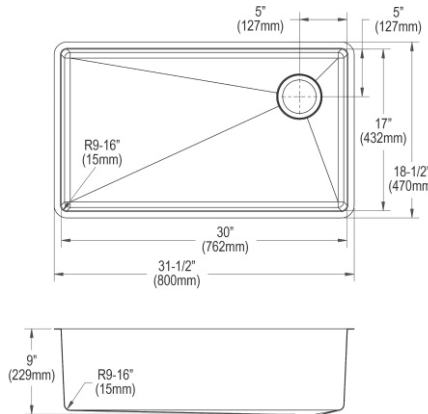

- Dimensions: 31-1/2" x 18-1/2" x 9"
- 18 gauge
- Polished Satin finish
- 3-1/2" (89mm) drain opening
- Sound deadening: Sound Guard
- 36" minimum cabinet size

**Includes:** Custom fit bottom grid, deep strainer drain, Bar Keeper's Friend cleanser, microfiber towel, all packed in an Elkay protective cloth bag.