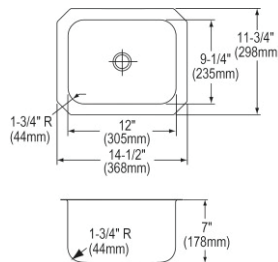

Includes: ELUH129 sink, LKWBG1209SS bottom grid, LK36 drain

Built in USA

Optional Accessories

Cutting board	
CB912*	$126.00
Rinsing basket	
LKWRB1209SS	$172.00

Ship dims: 16-5/16" x 9-3/16" x 21-7/16"

Approx. ship weight: 9 lbs.