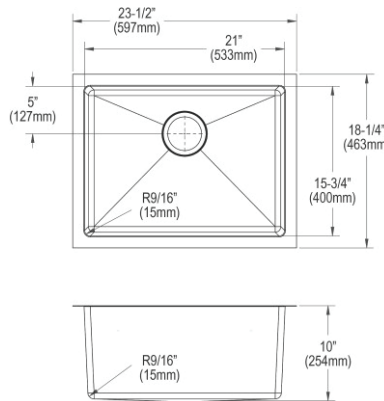

Optional Accessories

Bottom grid

CTXOBG1914 $84.00

Drain

LKDD $68.00

LK35 $76.00

Ship dims: 19-15/16" x 12-13/16" x 29-7/8"

Approx. ship weight: 28 lbs.

EFRU2115TC

$462.00

Elkay Crosstown 16 Gauge Stainless Steel 23-1/2" x 18-1/4" x 8", Single Bowl Undermount Sink Kit