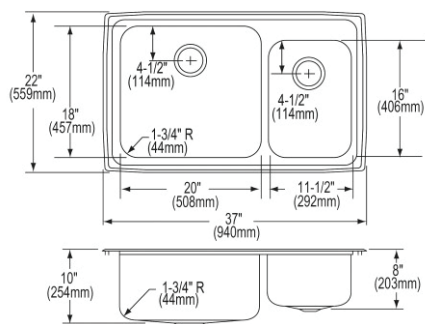

Made in USA

Optional Accessories

Bottom grid

- LKWOBG2018SS (large bowl) $210.00
- LKWOBG1116SS (small bowl) $155.00

Cutting board

- CBS1418 $167.00

Drain

- LK99 $120.00

Ship dims: 44-7/8" x 26-1/4" x 14"

Approx. ship weight: 28 lbs.