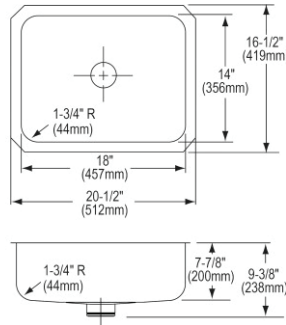

- Dimensions: 20-1/2" x 16-1/2" x 7-7/8"
- 18 gauge
- Lustrous Satin finish
- 3-3/8" (86mm) drain opening
- Sound deadening: Sides and Bottom pads
- 24" minimum cabinet size
- Features: Perfect Drain

**Includes:** One LKPD1 Perfect Drain and strainer.