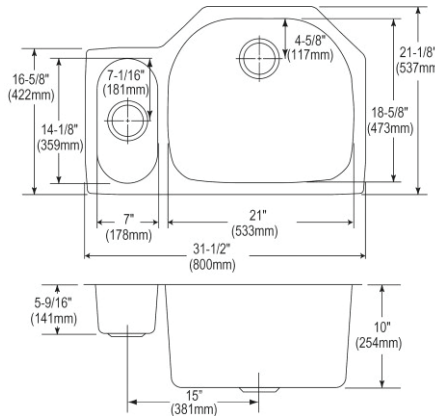

Includes: ELUH322110L sink, one LKWOBG2118SS bottom grid, one LK99 drain

Built in USA

Optional Accessories

Cutting board

CB2213 (large bowl) $243.00

Ship dims: 37-3/4" x 26-1/4" x 12-1/2"

Approx. ship weight: 28 lbs.

ELUH322110L $1,073.00

**Elkay Lustertone Classic Stainless Steel 31-1/2" x 21-1/8" x 10",
30/70 Offset Double Bowl Undermount Sink**