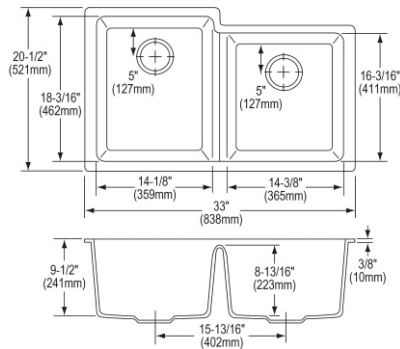

Optional Accessories

Bottom grid

LKOBG1518SS (large bowl)	$143.00
LKOBG1516SS (small bowl)	$143.00

Cutting board

LKCBEG1518HW (large bowl)	$150.00
LKCBEG1516HW (small bowl)	$150.00

Rinsing basket

LKWRB1518SS (large bowl)	$214.00
LKWRB1516SS (small bowl)	$214.00

Drain

LKQS35	$77.00
LKQD35	$89.00
LK99	$120.00

Ship Dims: 37-11/16" x 26-3/4" x 16-1/16"

Approx. Ship Weight: 58 lbs.