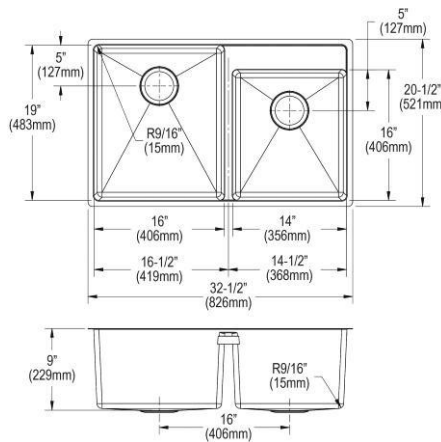

Includes: ECTRUD31199R sink, GFOBG1619SS bottom grid, GFOBG1416SS bottom grid, two LK35 drains

Ship dims: 40" x 27-9/16" x 10-13/16"

Approx. ship weight: 43 lbs.

ECTRUD31199R

$550.00

Elkay Crosstown Stainless Steel 32-1/2" x 20-1/2" x 9", Offset Double Bowl Undermount Sink with Water Deck