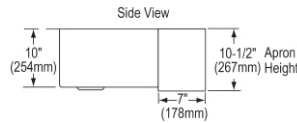

ECUFS2915ACH $3,424.00 Elkay Copper 33" x 22" x 10", Single Bowl Farmhouse Sink

- Dimensions: 33" x 22" x 10"
- 16 gauge
- Antique Hammered finish
- 3-1/2" (89mm) drain opening
- Sound deadening: Sides and Bottom pads
- 36" minimum cabinet size

Optional Accessories

Drain

LK35AC

$251.00

Ship dims: 40" x 29" x 15"
Approx. ship weight: 57 lbs.

ECUF3319ACH $3,950.00 Elkay Copper 33" x 22" x 10-1/2", Equal Double Bowl Farmhouse Sink

- Dimensions: 33" x 22" x 10-1/2"
- 16 gauge
- Antique Hammered finish
- 3-1/2" (89mm) drain opening
- Sound deadening: Sides and Bottom pads
- 36" minimum cabinet size

Optional Accessories

Drain

LK35AC

$251.00

Ship dims: 40" x 29" x 16"
Approx. ship weight: 64 lbs.

ECU2812ACH $2,919.00 Elkay Copper 28" x 12-1/2" x 4-1/2", Single Bowl Undermount Sink

- Dimensions: 28" x 12-1/2" x 4-1/2"
- 16 gauge
- Antique Hammered finish
- 2" (51mm) drain opening
- Sound deadening: Bottom only pads
- 33" minimum cabinet size

ADA Compliant

Ship dims: 31" x 15" x 7"
Approx. ship weight: 10 lbs.