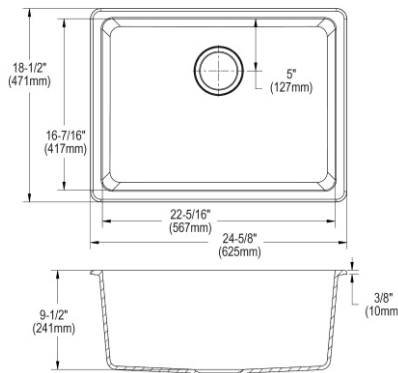

Elkay Quartz Luxe 24-5/8" x 18-1/2" x 9-1/2", Single Bowl Undermount Sink