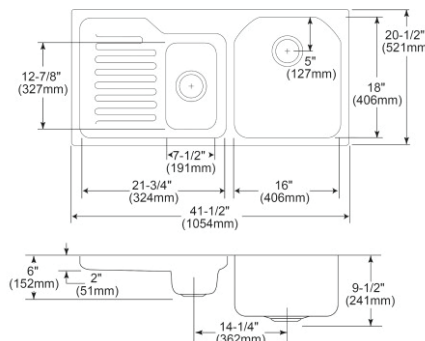

Made in USA

Optional Accessories

Bottom grid

LKWOBG1618SS $196.00

Cutting board

CB1713* $139.00

CBS1316* $133.00

Drain

LK99 $120.00

Ship dims: 48-11/16" x 26-1/4" x 12-1/2"

Approx. ship weight: 38 lbs.

*1/2" sink reveal required for proper fit.