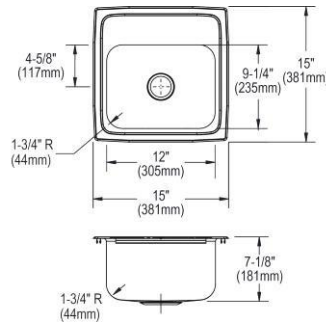

Made in USA

Optional Accessories

Bottom grid

LKWBG1209SS $146.00

Cutting board

CB912 $126.00

Rinsing basket

LKWRB1209SS $172.00

Drain

LK36 $84.00

Ship dims: 16-5/16" x 9-3/16" x 21-7/16"

Approx. ship weight: 7 lbs.

BLR1516

$715.00