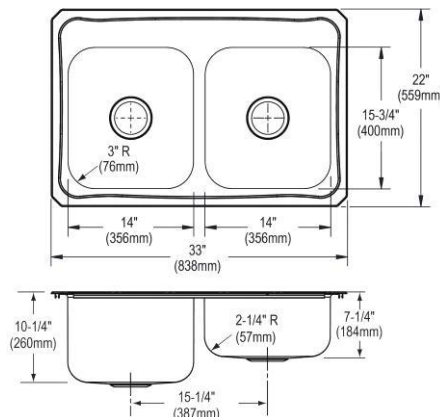

Made in USA

Optional Accessories

Bottom grid

LKWBG1415SS	$155.00

Cutting board

CB1516	$105.00

Rinsing basket

LKWRB1316SS	$218.00

Drain

LK99	$120.00

Ship dims: 23-5/16" x 12-1/16" x 39-7/16"

Approx. ship weight: 18 lbs.