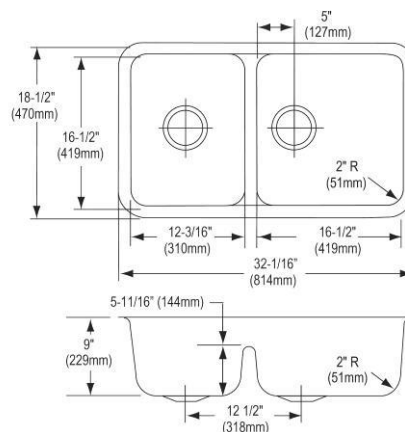

Special Note: Reversible design, sink can be rotated so large bowl is on the left or right

Optional Accessories

Bottom grid

LKWOBG1716SS (large bowl)	$174.00
LKWBG1216SS (small bowl)	$150.00

Cutting board

LKCB1216HW*	$131.00

Rinsing basket

LKWRB1716SS (large bowl)	$209.00
LKWRB1216SS (small bowl)	$202.00

Drain

LK99	$120.00

Ship dims: 37-3/4" x 26-1/4" x 12-1/2"
Approx. ship weight: 22 lbs.