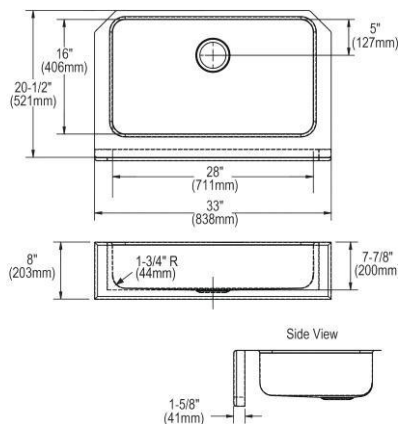

Includes: ELUHFS2816 sink, LKWOBG2816SS bottom grid, LK99 drain

Built in USA

Optional Accessories

Cutting board

CB1713*	$139.00
CBS1316*	$133.00

Ship dims: 37-3/4" x 26-1/4" x 10-1/2"

Approx. ship weight: 36 lbs.

*1/2" sink reveal required for proper fit.