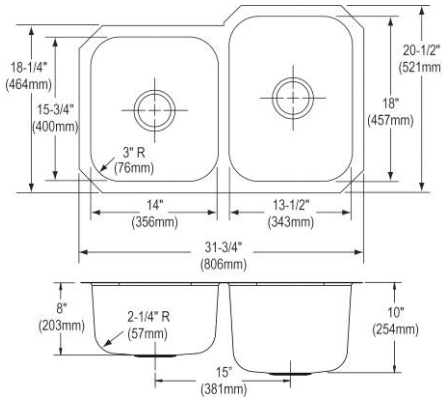

Made in USA

Optional Accessories

Bottom grid

- GBG1318SS (large bowl) $61.00
- GBG1415SS (small bowl) $61.00

Drain

- D1125 $22.00

Ship dims: 23-5/16" x 12-1/16" x 39-7/16"

Approx. ship weight: 20 lbs.

DCFU312010R

$405.00

Dayton Stainless Steel 31-3/4" x 20-1/2" x 10", Offset Double Bowl Undermount Sink