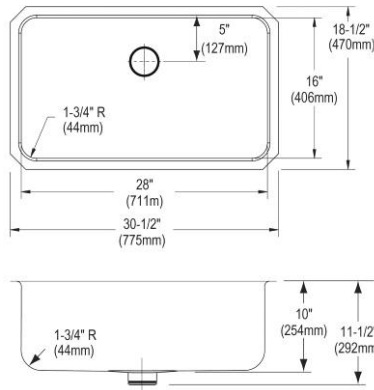

- Dimensions: 30-1/2" x 18-1/2" x 10"
- 18 gauge
- Lustrous Satin finish
- 3-3/8" (86mm) drain opening
- Sound deadening: Sides and Bottom pads
- 36" minimum cabinet size
- Features: Perfect Drain

**Includes:** One LKPD1 Perfect Drain and strainer.