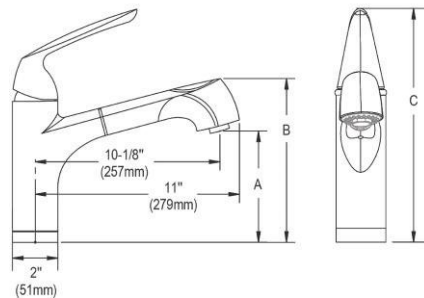

Brushed Nickel (NK)

Chrome (CR)

Oil Rubbed Bronze (RB)

A: Mid Rise 6-1/4" (159mm)    Hi Rise 8-3/4" (222mm)  
B: Mid Rise 8-5/8" (219mm)    Hi Rise 11" (279mm)  
C: Mid Rise 10-5/16" (262mm)    Hi Rise 12-13/16" (325mm)