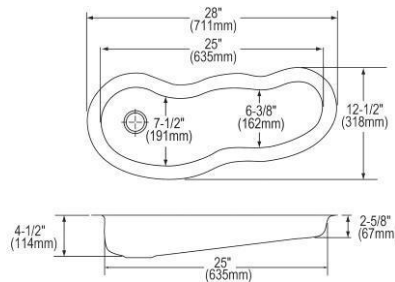

ADA Compliant

Ship dims: 31" x 15" x 7"
Approx. ship weight: 10 lbs.