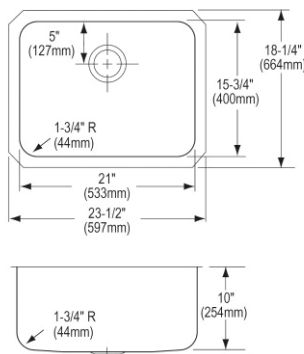

Includes: ELUH211510 sink, LKWOBG2115SS bottom grid, LK99 drain

Built in USA

Optional Accessories

Cutting board	
CB1516*	$105.00

Ship dims: 30-11/16" x 26-1/4" x 14"
Approx. ship weight: 23 lbs.