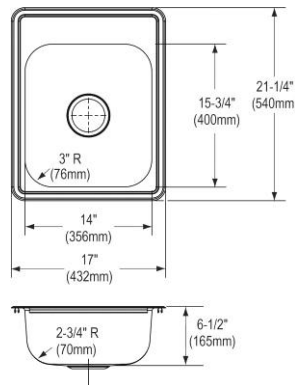

ADA Compliant

Made in USA

Optional Accessories

Bottom grid	
GBG1415SS	$61.00
Cutting board	
CB1516	$105.00
Drain	
D1125	$22.00

Ship dims: 24-5/16" x 7-13/16" x 20-3/16"

Approx. ship weight: 10 lbs.

D11719

$156.00

Dayton Stainless Steel 17" x 19" x 6-1/8", Single Bowl Drop-in Bar Sink