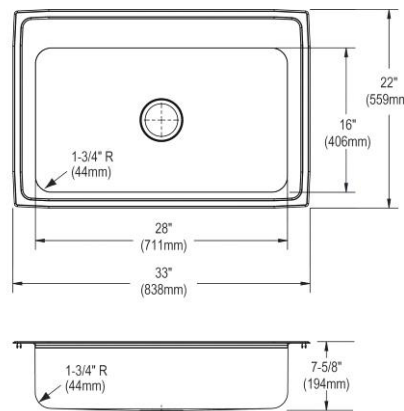

Made in USA

Optional Accessories

Bottom grid

LKWBG2816SS	$224.00

Cutting board

CB1713	$139.00
CBS1316	$133.00

Drain

LK99	$120.00

Ship dims: 37-3/4" x 26-1/4" x 10-1/2"

Approx. ship weight: 20 lbs.