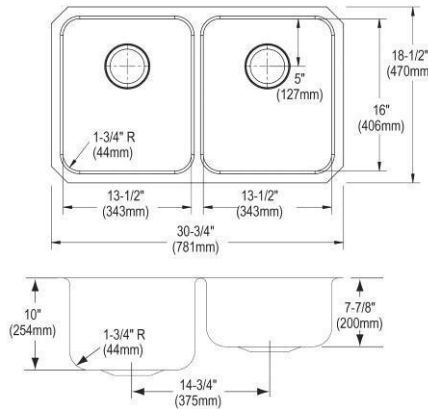

- Dimensions: 30-3/4" x 18-1/2" x 10"
- 18 gauge
- Lustrous Satin finish
- 3-1/2" (89mm) drain opening
- Sound deadening: Sides and Bottom pads
- 36" minimum cabinet size

Made in USA

Optional Accessories

1. **Bottom grid**
     LKWOBG1316SS $155.00
   - **Cutting board**
     CB1613* $133.00
     CB1713* $139.00
     CBS1316* $133.00
   - **Rinsing basket**
     LKWRB1316SS $218.00
   - **Drain**
     LK99 $120.00
2. **Ship dims:** 37-3/4" x 26-1/4" x 12-1/2"
   Approx. ship weight: 23 lbs.

ELUH272010RDBG

$1,311.00

Elkay Lustertone Classic Stainless Steel 26-3/4" x 20" x 10", Offset 70/30 Double Bowl Undermount Sink Kit

- Dimensions: 26-3/4" x 20" x 10"
- 18 gauge
- Lustrous Satin finish
- 3-1/2" (89mm) drain opening
- Sound deadening: Sides and Bottom pads
- 30" minimum cabinet size