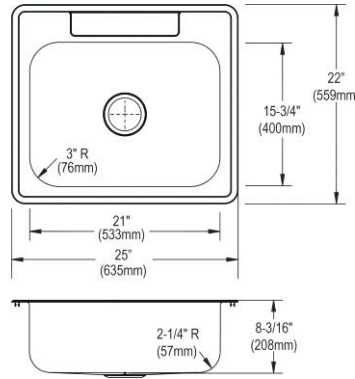

Made in USA

Optional Accessories

Bottom grid
GBG2115SS $66.00

Cutting board
CB1516 $105.00

Ship dims: 23-5/16" x 9-15/16" x 30-15/16"
Approx. ship weight: 18 lbs.

DPC1252210

$438.00