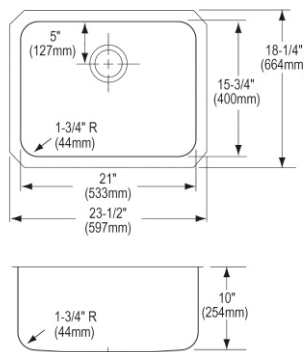

Special Note: Made with Type 316 Stainless Steel

Made in USA

Optional Accessories

Bottom grid	
LKWOBG2115SS	$176.00
Cutting board	
CB1516*	$105.00
Drain	
LK335	$196.00
LK372	$190.00

Ship dims: 30-11/16" x 26-1/4" x 14"
Approx. ship weight: 18 lbs.