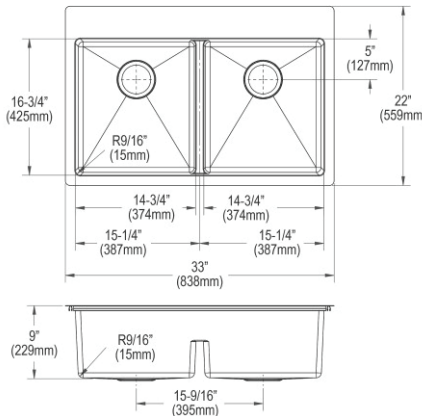

Includes: ECTSRA33229TBG Sink, CTXBG1315 Bottom Grid

1. **Optional Accessories**
2. **Bottom Grid**
     CTXBG1315 $84.00
   - **Drain**
     LKDD $68.00
     LK35 $76.00

Ship dims: 38" x 24-1/2" x 10-13/16"
Approx. ship weight: 34 lbs.

LR250 $1,471.00

Elkay Lustertone Classic Stainless Steel 33" x 22" x 7-7/8", Offset Double Bowl Drop-in Sink