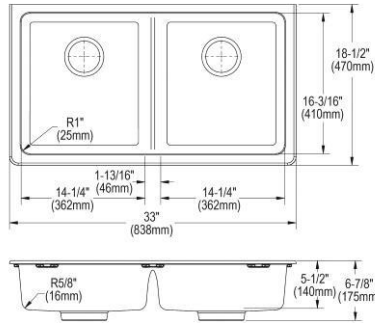

- Dimensions: 33" x 18-1/2" x 5-1/2"
- 3-5/8" (92mm) drain opening
- 36" minimum cabinet size
- Features: Perfect Drain

**Includes:** Two LKPDQ1CR Perfect Drains and strainers.

**Optional Accessories**

**Cutting board**