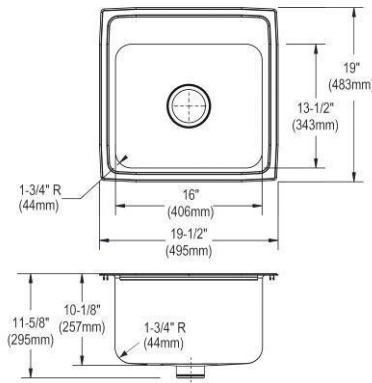

Includes: One LKPD1 Perfect Drain and strainer.

Built in USA

Optional Accessories

Bottom grid

LKWBG1316SS $155.00

Cutting board

CB1613 $133.00

CB1713 $139.00

CBS1316 $133.00

Rinsing basket

LKWRB1316SS $218.00

Drain

LKPDVR18B $46.00

LKDS99 $51.00

LKDS35 $34.70

Ship dims: 26-1/4" x 24-1/4" x 14"

Approx. ship weight: 16 lbs.

DLR191910 $989.00