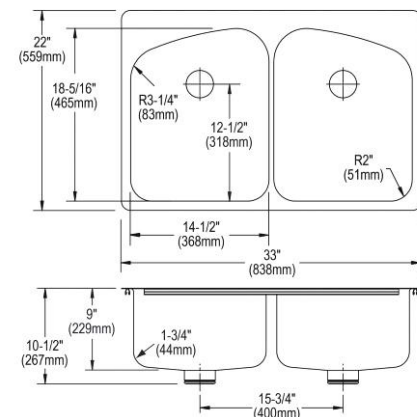

- Dimensions: 33" x 22" x 9"
- 18 gauge
- Lustrous Satin finish
- Available in 1, 2L, 2R, 3 faucet holes
- 3-3/8" (86mm) drain opening
- Sound deadening: Sides and Bottom pads
- 36" minimum cabinet size
- Features: Perfect Drain, Slim Rim