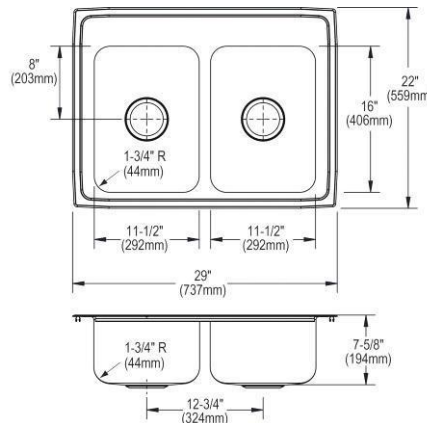

Made in USA

Models also available with ADA depths

Optional Accessories

Bottom grid	
LKWBG1116SS	$155.00
Drain	
LK99	$120.00

Ship dims: 37-3/4" x 26-1/4" x 10-1/2"

Approx. ship weight: 17 lbs.

LR2918

$1,265.00

Elkay Lustertone Classic Stainless Steel 29" x 18" x 7-5/8", Equal Double Bowl Drop-in Sink