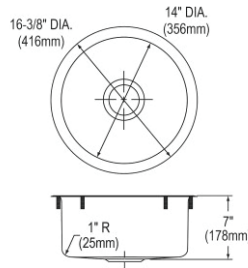

SCF16FBSM

$759.00

Elkay Stainless Steel 16-3/8" x 16-3/8" x 7", Single Bowl Dual Mount Bar Sink Mirror

- Dimensions: 16-3/8" x 16-3/8" x 7"
- 18 gauge
- Mirror finish
- 3-1/2" (89mm) drain opening
- Sound deadening: Full spray sides and bottom
- 21" minimum cabinet size

Optional Accessories

Bottom grid

LKWRBG14SS $187.00

Drain

LK99 $120.00

Ship dims: 25-11/16" x 9-7/8" x 22-5/8"

Approx. ship weight: 10 lbs.

SCF16FBSR

$759.00