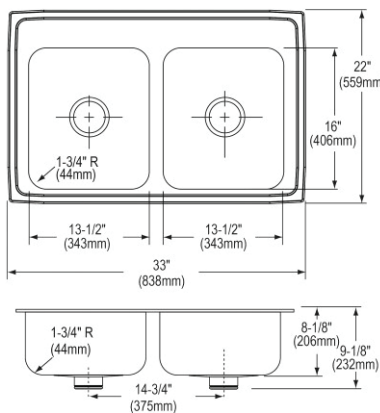

- Dimensions: 33" x 22" x 8-1/8"
- 18 gauge
- Lustrous Satin finish
- Available in 1, 2, 3, 4 faucet holes
- 3-3/8" (86mm) drain opening
- Sound deadening: Sides and Bottom pads
- 36" minimum cabinet size
- Features: Perfect Drain