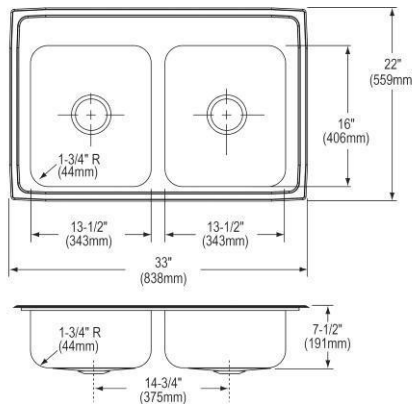

Made in USA

Optional Accessories

Bottom grid	
LKWBG1316SS	$155.00
Cutting board	
CB1613	$133.00
CB1713	$139.00
CBS1316	$133.00
Rinsing basket	
LKWRB1316SS	$218.00
Drain	
LK99	$120.00
Ship dims: 23-5/16" x 9-13/16" x 38-15/16"	
Approx. ship weight: 20 lbs.	

CR3322

$554.00

Elkay Celebrity Stainless Steel 33" x 22" x 7", Equal Double Bowl Drop-in Sink

- Dimensions: 33" x 22" x 7"
- 20 gauge
- Brushed Satin finish
- Available in 1, 2, 3, 4 faucet holes
- 3-1/2" (89mm) drain opening
- Sound deadening: Bottom only pads
- 36" minimum cabinet size