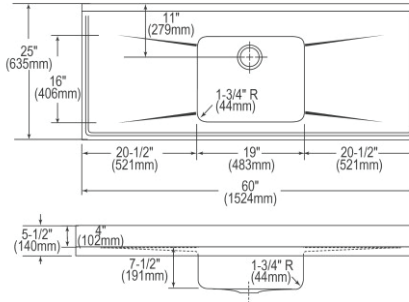

- Dimensions: 60" x 25" x 7-1/2"
- 18 gauge
- Lustrous Satin finish
- Available in 4 faucet holes
- 3-1/2" (89mm) drain opening
- Sound deadening: Sides and Bottom pads
- 60" minimum cabinet size
- Features: Drainboard