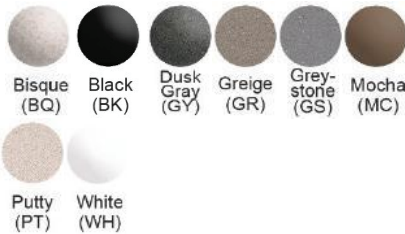

Optional Accessories

Drain
LKPDQ1LS $68.00

Ship Dims: 29-1/4" x 26-1/4" x 16-1/2"
Approx. Ship Weight: 42 lbs.

- Dimensions: 25" x 18-1/2" x 11-13/16"
- 3-5/8" (92mm) drain opening
- 30" minimum cabinet size
- Features: Perfect Drain