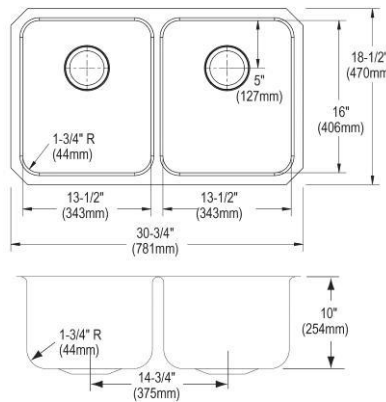

Includes: ELUH311810 sink, one LKWOBG1316SS bottom grid, one LK99 drain

Built in USA

Optional Accessories

Cutting board	
CB1613*	$133.00
CB1713*	$139.00
CBS1316*	$133.00
Rinsing basket	
LKWRB1316SS	$218.00

Ship dims: 37-3/4" x 26-1/4" x 12-1/2"

Approx. ship weight: 27 lbs.

ELUH311810 $1,014.00

**Elkay Lustertone Classic Stainless Steel 30-3/4" x 18-1/2" x 10",
Equal Double Bowl Undermount Sink**