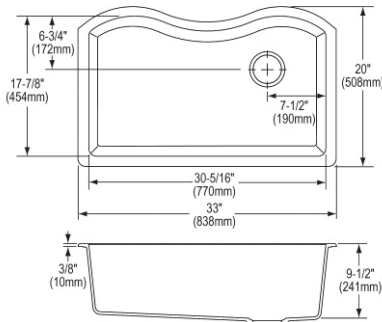

ELGUS3322R

$676.00

Elkay Quartz Classic 33" x 20" x 9-1/2", Single Bowl Undermount Sink