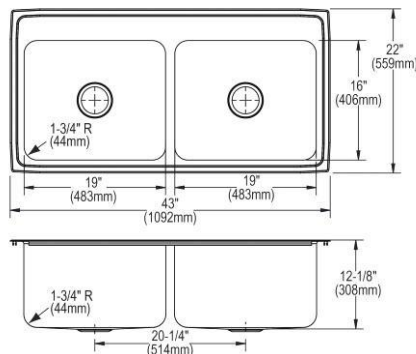

Made in USA

Optional Accessories

Cutting board	
CB1713	$139.00
CBS1316	$133.00
Rinsing basket	
LKWRB1418SS	$218.00
Drain	
LK99	$120.00
Ship dims: 48-11/16" x 26-1/4" x 14"	
Approx. ship weight: 33 lbs.