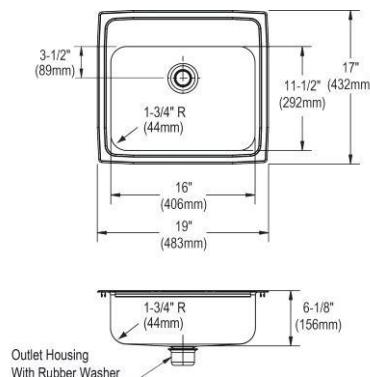

Elkay Celebrity Stainless Steel 19" x 17" x 6-1/8", Single Bowl Drop-in Bathroom Sink

- Dimensions: 19" x 17" x 6-1/8"
- 20 gauge
- Brushed Satin finish
- Available in 1, 2, 3 faucet holes
- 1-1/2" (38mm) drain opening
- Sound deadening: Bottom only pads
- 24" minimum cabinet size

ADA Compliant

Made in USA

Optional Accessories

Drain

LK174LO $106.00

Ship dims: 23-5/16" x 19-9/16" x 10-1/16"

Approx. ship weight: 8 lbs.