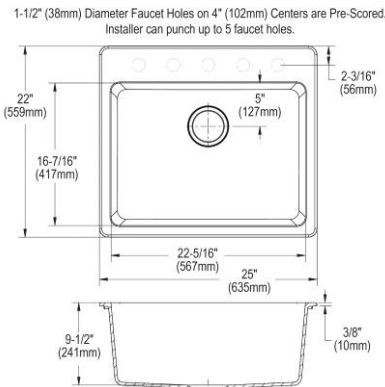

Optional Accessories

Bottom grid

LKOBG2217SS	$175.00

Cutting board

LKCBEG2217HW	$180.00

Rinsing basket

LKWRB2217SS	$237.00

Drain

LKQS35	$77.00
LKQD35	$89.00
LK99	$120.00

Ship Dims: 29-3/4" x 26-3/4" x 16-1/16"

Approx. Ship Weight: 43 lbs.