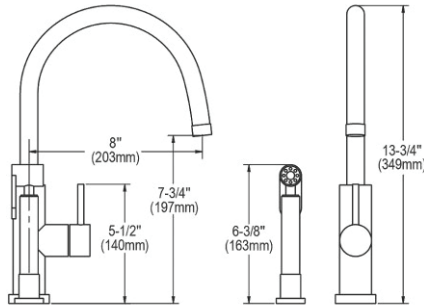

Includes: Retractable side spray
ADA Compliant

Ship dims: 19-3/4" x 11-1/8" x 3"
Approx. ship weight: 7 lbs.

LKHA4031

**$520.00 to
$728.00**

Elkay Harmony Single Hole Kitchen Faucet with Pull-down Spray and Forward Only Lever Handle

1. Material: Brass
   - Flow rate: 1.5 GPM
   - Faucet hole size (min): 1-1/2"
   - Countertop thickness: 2-1/2"
   - Spout swing rotation 360°
   - Spout type: Pull-down Spray
   - Spray functions: Aerated, Spray, Pause, Stainless Steel Coil Hand Spray Hose
   - Features: Low Flow
2. Solid brass waterway construction