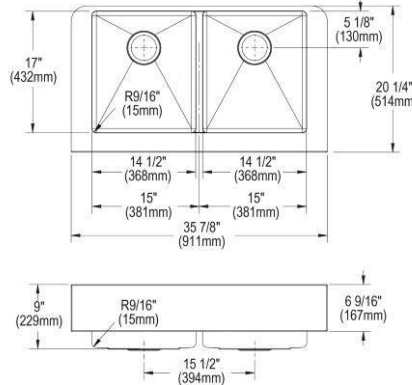

Special Note: Aqua Divide height: 4-11/16" (119mm)

Optional Accessories

Drain

- LKDD $68.00
- LK35 $76.00
- LK99S $120.00

Ship dims: 38-3/4" x 28-3/8" x 11-1/4"

Approx. ship weight: 42 lbs.

EAQDUHF3523L

$2,308.00

Elkay Lustertone Classic Stainless Steel, 34-5/8" x 23-1/16" x 8-3/4", 40/60 Double Bowl Farmhouse Sink w/Aqua Divide