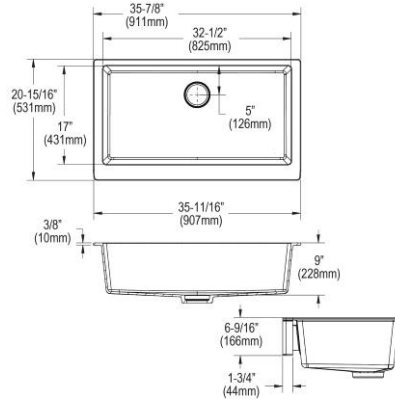

Includes: One LKPDQ1CR Perfect Drain and strainer.

List Price by Color / Finish:

Caviar (CA)	$1,538.00
Charcoal (CH)	$1,538.00
Chestnut (CN)	$1,538.00
Jubilee (JB)	$1,692.00
Maraschino (MA)	$1,538.00
Parchment (PA)	$1,538.00
Ricotta (RT)	$1,538.00
Silvermist (SM)	$1,692.00

Optional Accessories

Bottom grid	
LKOBG3014SS	$125.00
Drain	
LKPDQ1LS	$68.00

Ship Dims: 39-1/2" x 24-1/2" x 13-1/2"
Approx. Ship Weight: 65 lbs.

ELXRUP3620

**$827.00 to
$910.00**