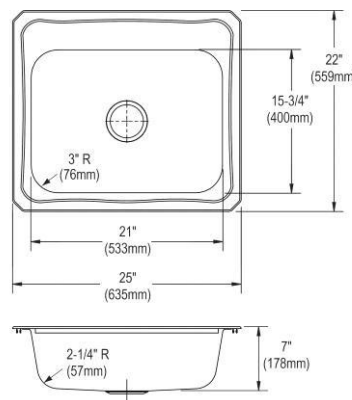

Made in USA

Optional Accessories

Bottom grid

GBG2115SS $66.00

Cutting board

CB1516 $105.00

Drain

LK99 $120.00

Ship dims: 30-11/16" x 26-1/4" x 9-1/2"
Approx. ship weight: 14 lbs.