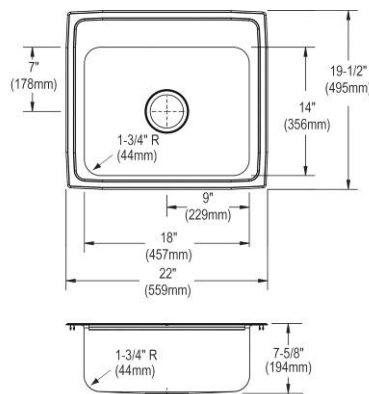

Made in USA

Models also available with ADA depths

Optional Accessories

Cutting board

CBS1418 $167.00

Rinsing basket

LKWRB1418SS $218.00

Drain

LK99 $120.00

Ship dims: 20-13/16" x 9-5/16" x 27-15/16"

Approx. ship weight: 13 lbs.