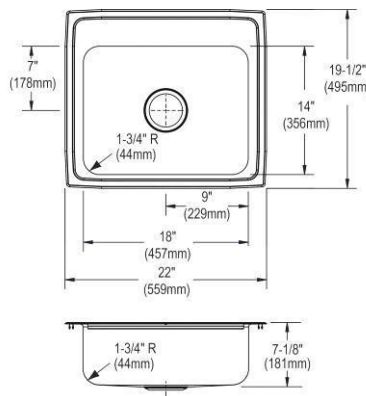

Made in USA

Optional Accessories

Cutting board

CBS1418 $167.00

Rinsing basket

LKWRB1418SS $218.00

Drain

LK99 $120.00

Ship dims: 20-13/16" x 9-5/16" x 27-15/16"

Approx. ship weight: 11 lbs.