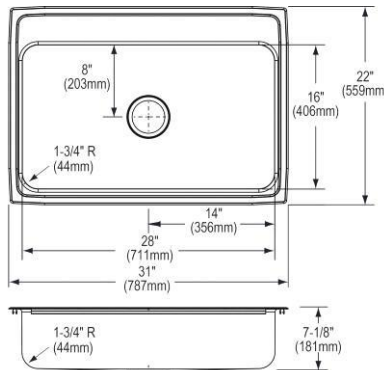

Made in USA

Optional Accessories

Bottom grid	
LKWBG2816SS	$224.00
Cutting board	
CB1713	$139.00
CBS1316	$133.00
Drain	
LK99	$120.00

Ship dims: 23-5/16" x 9-13/16" x 38-15/16"
Approx. ship weight: 17 lbs.

CR3122

$591.00

Elkay Celebrity Stainless Steel 31" x 22" x 6-7/8", Single Bowl Drop-in Sink