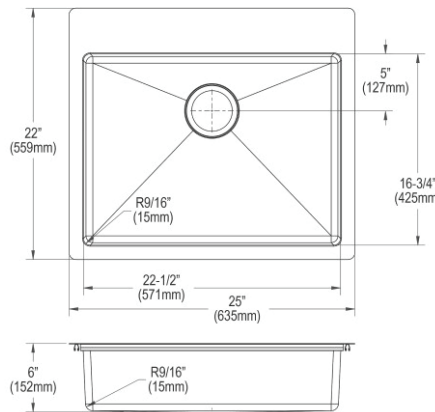

Includes: ECTSRAD25226T Sink, CTXBG2115 Bottom Grid

Optional Accessories

Drain

LKAD35 $110.00

LK35 $76.00

Ship dims: 33" x 24-1/2" x 13"

Approx. ship weight: 24 lbs.

ECTSR25229TBG

$576.00

Elkay Crosstown Stainless Steel 25" x 22" x 9", Single Bowl Dual Mount Sink Kit