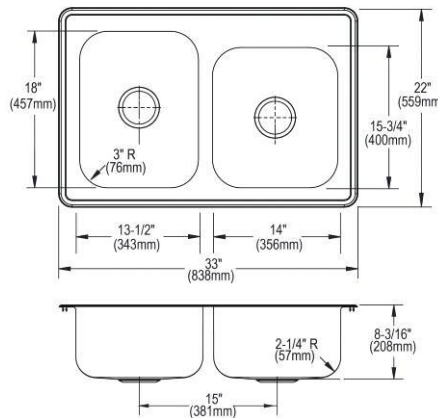

- Dimensions: 33" x 22" x 8-3/16"
- 18 gauge
- Satin finish
- Available in 1, 2, 3, 4, S2 faucet holes
- 3-1/2" (89mm) drain opening
- Sound deadening: Sides and Bottom pads
- 36" minimum cabinet size

Made in USA

Optional Accessories

Bottom grid
GBG1318SS (large bowl) $61.00
GBG1415SS (small bowl) $61.00

Cutting board
CB1516 $105.00

Rinsing basket
LKWRB1316SS $218.00

Drain
D1125 $22.00

Ship dims: 23-5/16" x 9-13/16" x 38-15/16"

Approx. ship weight: 25 lbs.

DXR3322

$466.00

Dayton Stainless Steel 33" x 22" x 8-3/16", Equal Double Bowl Drop-in Sink