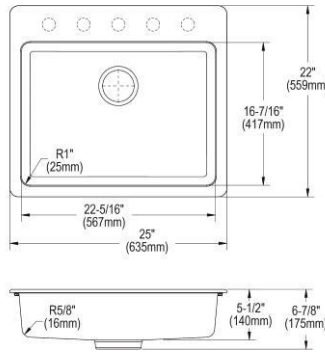

**Approx. Ship Weight:** 57 lbs.

**ELGAD2522PD**

**\$827.00**

**Elkay Quartz Classic 25" x 22" x 5-1/2", Drop-in ADA Sink with Perfect Drain**

- Dimensions: 25" x 22" x 5-1/2"
- 3-5/8" (92mm) drain opening
- 30" minimum cabinet size
- Features: Perfect Drain