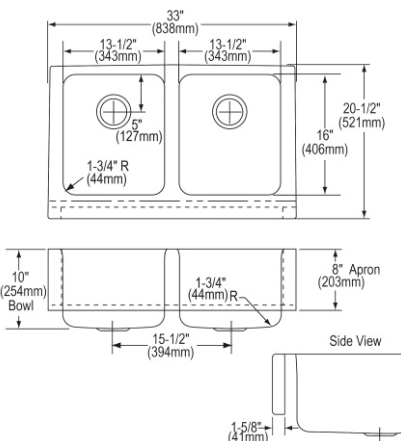

Includes: ELUHF332010 sink, one LKWOBG1316SS bottom grid, one LK99 drain

Built in USA

Optional Accessories

Cutting board

CB1613*	$133.00
CB1713*	$139.00
CBS1316*	$133.00

Rinsing basket

LKWRB1316SS	$218.00

Ship dims: 37-3/4" x 26-1/4" x 12-1/2"

Approx. ship weight: 26 lbs.

*1/2" sink reveal required for proper fit.