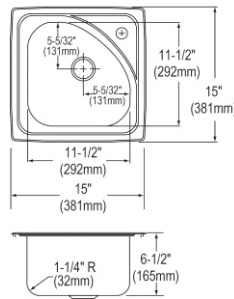

One Faucet Hole
1-1/4" (32mm) Diameter

- Dimensions: 15" x 15" x 6-1/2"
- 18 gauge
- Lustrous Satin finish
- Available in 1 faucet holes
- 2" (51mm) drain opening
- Sound deadening: Bottom only pads
- 18" minimum cabinet size

ADA Compliant

Made in USA

Optional Accessories

Bottom grid

LKWOBG1111SS $146.00

Drain

LK36 $84.00

Ship dims: 24-1/4" x 19-3/4" x 9-1/2"

Approx. ship weight: 8 lbs.

BLR1560

$749.00