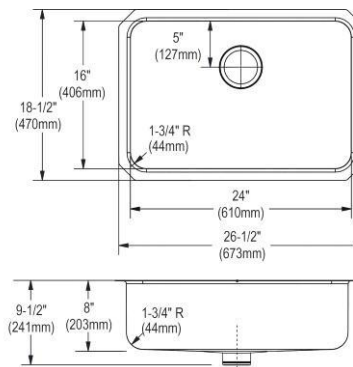

Includes: One LKPD1 Perfect Drain and strainer.

Built in USA

Optional Accessories

Bottom grid	
LKWOBG2416SS	$176.00
Cutting board	
CB1713*	$139.00
CBS1316*	$133.00
Drain	
LKPDVR18B	$46.00
LKDS99	$51.00
LKDS35	$34.70
Ship dims: 30-11/16" x 26-1/4" x 12-1/2"	
Approx. ship weight: 25 lbs.	

*1/2" sink reveal required for proper fit.