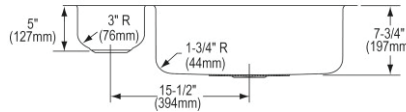

- Dimensions: 32-1/4" x 18-1/4" x 7-3/4"
- 18 gauge
- Lustrous Satin finish
- 3-1/2" (89mm) drain opening
- Sound deadening: Sides and Bottom pads
- 36" minimum cabinet size

Includes: ELUH3219 sink, one LKWBG2115SS bottom grid, one LK99 drain
Special Note: Reversible design, sink can be rotated so small bowl is on the left or right

Built in USA

Optional Accessories

1. **Cutting board**
   CB1516* $105.00
   CB816* $88.00
   CBS715* $95.00
2. **Ship dims:** 37-3/4" x 26-1/4" x 10-1/2"
   Approx. ship weight: 24 lbs.

ELUH3219

$1,083.00

Elkay Lustertone Classic Stainless Steel 32-1/4" x 18-1/4" x 7-3/4", 30/70 Double Bowl Undermount Sink