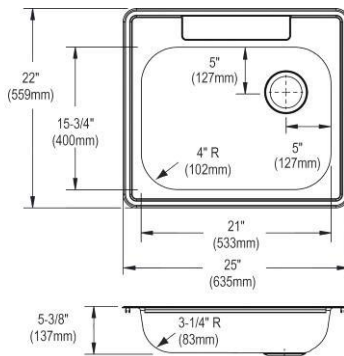

ADA Compliant
Made in USA
Optional Accessories

Cutting board

CB1516 $105.00

Drain

D1125 $22.00

Ship dims: 25" x 8-1/8" x 27"

Approx. ship weight: 10 lbs.