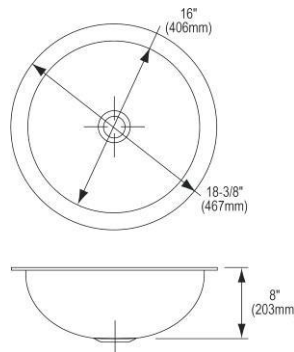

ELUH16

$527.00

Elkay Asana Stainless Steel 18-3/8" x 18-3/8" x 8", Single Bowl Undermount Bathroom Sink

- •Dimensions: 18-3/8" x 18-3/8" x 8"
- •18 gauge
- •Lustrous Satin finish
- •2" (51mm) drain opening
- •Sound deadening: Bottom only pads
- •24" minimum cabinet size

Made in USA

Optional Accessories

Drain

LK36 $84.00

Ship dims: 26-1/4" x 24-1/4" x 10-1/2"

Approx. ship weight: 11 lbs.

PODUH141810

$1,100.00