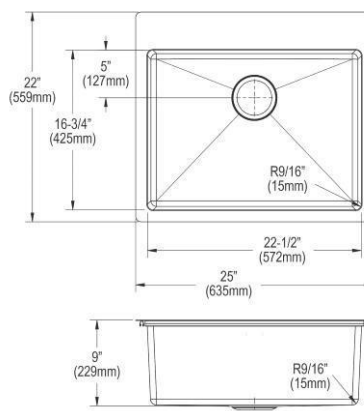

Includes: ECTSR25229T Sink, CTXBG2115 Bottom Grid

Optional Accessories

Drain

LKDD $68.00

LK35 $76.00

Ship dims: 33" x 24-1/2" x 13"

Approx. ship weight: 24 lbs.

*1/2" sink reveal required for proper fit.