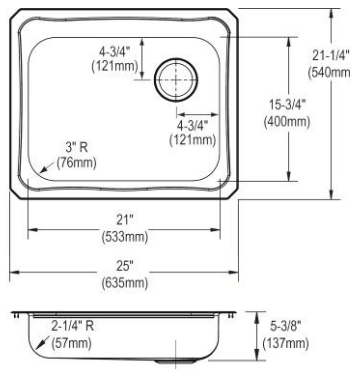

ADA Compliant

Made in USA

Optional Accessories

Cutting board

CB1516 $105.00

Drain

LK99 $120.00

Ship dims: 30-11/16" x 26-1/4" x 9-1/2"

Approx. ship weight: 11 lbs.