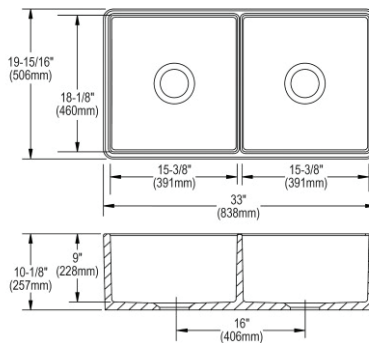

Elkay Fireclay 33" x 19-15/16" x 10-1/8", Equal Double Bowl Farmhouse Sink

Special Note: Sink is reversible offering the option of a traditional flat front or a decorative band feature

List Price by Color / Finish:

Biscuit (BI)	$1,946.00
White (WH)	$1,769.00

Optional Accessories

Bottom grid	
LKBG1417SS	$107.00
Rinsing basket	
LKWRB1518SS	$214.00
Drain	
LK99	$120.00

Ship Dims: 38" x 25" x 13-1/2"
Approx. Ship Weight: 109 lbs.

- Dimensions: 33" x 19-15/16" x 10-1/8"
- 3-1/2" (89mm) drain opening
- 36" minimum cabinet size