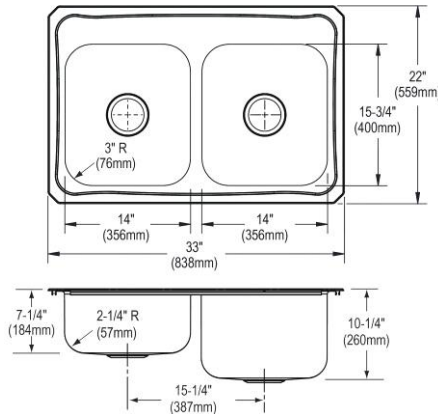

Made in USA

Optional Accessories

Bottom grid	
LKWBG1415SS	$155.00
Cutting board	
CB1516	$105.00
Rinsing basket	
LKWRB1316SS	$218.00
Drain	
LK99	$120.00

Ship dims: 23-5/16" x 12-1/16" x 39-7/16"

Approx. ship weight: 18 lbs.

LKHSR33229PD

$1,117.00

Elkay Lustertone Classic Stainless Steel 33" x 22" x 9", Equal Double Bowl Dual Mount Sink with Perfect Drain