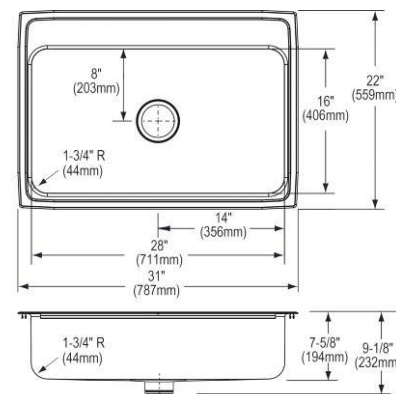

Includes: One LKPD1 Perfect Drain and strainer.

Built in USA

Optional Accessories

Bottom grid

LKWBG2816SS $224.00

Cutting board

CB1713 $139.00

CBS1316 $133.00

Drain

LKPDVR18B $46.00

LKDS99 $51.00

LKDS35 $34.70

Ship dims: 37-3/4" x 26-1/4" x 12-1/2"

Approx. ship weight: 24 lbs.