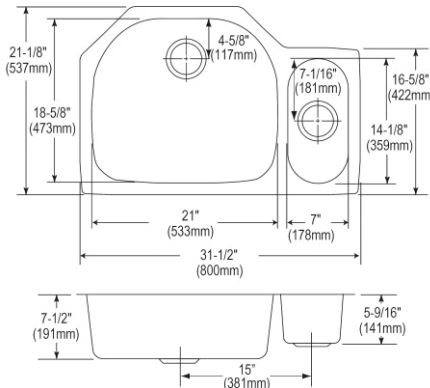

Made in USA

Optional Accessories

Bottom grid

LKWOBG2118SS (large bowl) $203.00

Cutting board

CB2213 (large bowl) $243.00

Drain

LK99 $120.00

Ship dims: 37-3/4" x 26-1/4" x 10-1/2"

Approx. ship weight: 19 lbs.

ELUH322110LDBG $1,282.00

**Elkay Lustertone Classic Stainless Steel 31-1/2" x 21-1/8" x 10",
30/70 Offset Double Bowl Undermount Sink Kit**