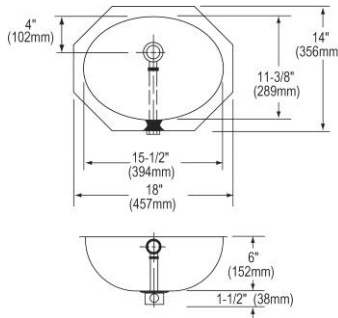

ELUH1511

$774.00

Elkay Asana Stainless Steel 18" x 14" x 6", Single Bowl Undermount Bathroom Sink

- Dimensions: 18" x 14" x 6"
- 18 gauge
- Lustrous Satin finish
- 1-1/2" (38mm) drain opening
- Sound deadening: Bottom only pads
- 21" minimum cabinet size

Includes: LKF293 overflow Assembly

ADA Compliant

Built in USA

Optional Accessories

Drain

LK174 $106.00

LKAD174 $120.00

Ship dims: 23-5/16" x 19-9/16" x 9-1/16"

Approx. ship weight: 7 lbs.

SCF1611SH

$1,064.00