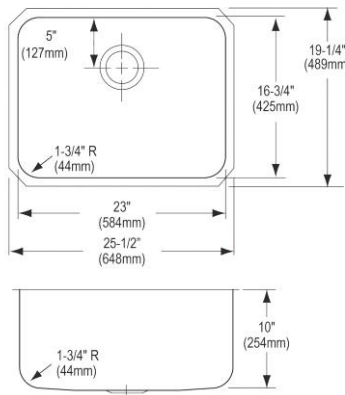

Made in USA

Optional Accessories

Bottom grid	
LKWOBG2317SS	$190.00
Cutting board	
LKCB2317HW*	$155.00
Drain	
LK99	$120.00

Ship dims: 30-11/16" x 26-1/4" x 12-1/2"

Approx. ship weight: 23 lbs.

ELUH231712L

$878.00

**Elkay Lustertone Classic Stainless Steel 25-1/2" x 19-1/4" x 12",
Single Bowl Undermount Sink**