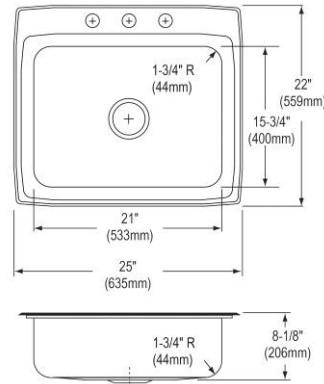

Includes: LK810GN04T4C faucet, LK18B drain, LK500 P-trap.

Ship dims: 37-3/4" x 26-1/4" x 12-1/2"
Approx. ship weight: 25 lbs.

LR2522SC

$1,343.00

Elkay Lustertone Classic Stainless Steel 25" x 22" x 8-1/8", Single Bowl Drop-in Sink + Faucet Kit