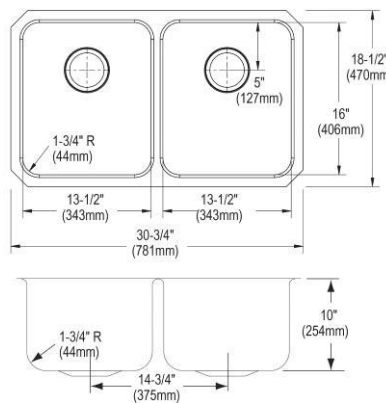

Made in USA

Optional Accessories

Bottom grid	
LKWOBG1316SS	$155.00
Cutting board	
CB1613*	$133.00
CB1713*	$139.00
CBS1316*	$133.00
Rinsing basket	
LKWRB1316SS	$218.00
Drain	
LK99	$120.00

Ship dims: 37-3/4" x 26-1/4" x 12-1/2"

Approx. ship weight: 28 lbs.

*1/2" sink reveal required for proper fit.