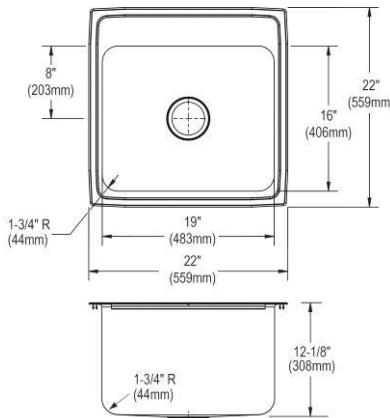

Made in USA

Optional Accessories

Cutting board

- CB1713 $139.00
- CBS1316 $133.00

Rinsing basket

- LKWRB1418SS $218.00

Drain

- LK99 $120.00

Ship dims: 30-11/16" x 26-1/4" x 14"

Approx. ship weight: 17 lbs.

LR2219PD

$902.00

Elkay Lustertone Classic Stainless Steel 22" x 19-1/2" x 7-5/8", Single Bowl Drop-in Sink with Perfect Drain