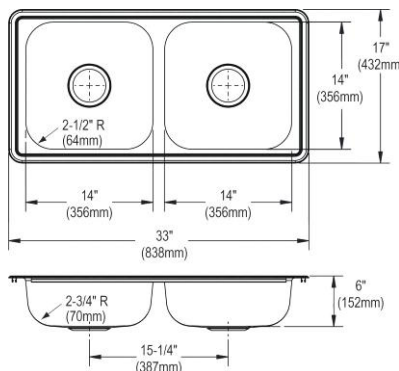

**Dayton Stainless Steel 33" x 17" x 6", Equal Double Bowl Drop-in Sink**

- Dimensions: 33" x 17" x 6"
- 22 gauge
- Satin finish
- 3-1/2" (89mm) drain opening
- Sound deadening: Bottom only pads
- 36" minimum cabinet size