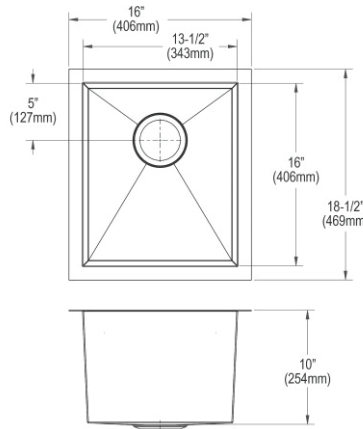

Optional Accessories

Bottom grid

CTXBG1214 $67.00

Drain

LKDD $68.00

LK35 $76.00

Ship dims: 17-15/16" x 12-3/16" x 26-7/8"

Approx. ship weight: 19 lbs.

EFRU131610T

$339.00

Elkay Crosstown 16 Gauge Stainless Steel 16" x 18-1/2" x 10", Single Bowl Undermount Sink