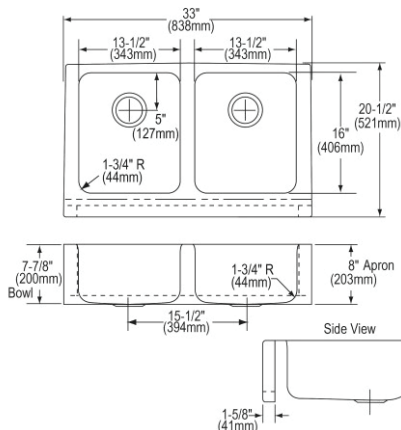

Made in USA

Optional Accessories

Bottom grid

LKWOBG1316SS	$155.00

Cutting board

CB1613*	$133.00
CB1713*	$139.00
CBS1316*	$133.00

Rinsing basket

LKWRB1316SS	$218.00

Drain

LK99	$120.00

Ship dims: 37-3/4" x 26-1/4" x 10-1/2"

Approx. ship weight: 31 lbs.

ELUHF332010DBG $2,256.00

Elkay Lustertone Classic Stainless Steel 33" x 20-1/2" x 10", Equal Double Bowl Farmhouse Sink Kit