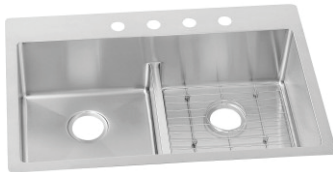

ECTSRA33229TBG $756.00

Elkay Crosstown Stainless Steel 33" x 22" x 9", Equal Double Bowl Dual Mount Sink Kit with Aqua Divide

- Dimensions: 33" x 22" x 9"
- 18 gauge
- Polished Satin finish
- Available in 1, 2, 3, 4, 5 faucet holes
- 3-1/2" (89mm) drain opening
- Sound deadening: Sound Guard
- 36" minimum cabinet size
- Features: Aqua Divide