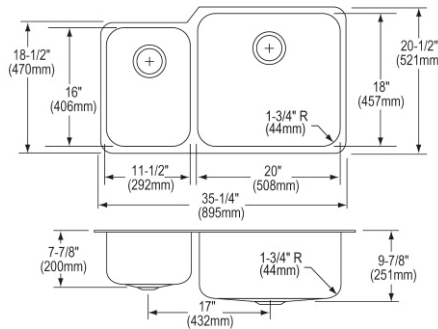

- Dimensions: 35-1/4" x 20-1/2" x 9-7/8"
- 18 gauge
- Lustrous Satin finish
- 3-1/2" (89mm) drain opening
- Sound deadening: Sides and Bottom pads
- 39" minimum cabinet size

Includes: ELUH3520L sink, one

LKWOBG2018SS bottom grid, one LK99 drain

Built in USA

Optional Accessories

Bottom grid

LKWOBG1116SS $155.00

Cutting board

CBS1418* $167.00

Ship dims: 44-7/8" x 26-1/4" x 14"

Approx. ship weight: 34 lbs.

ELUH3520L

$1,371.00