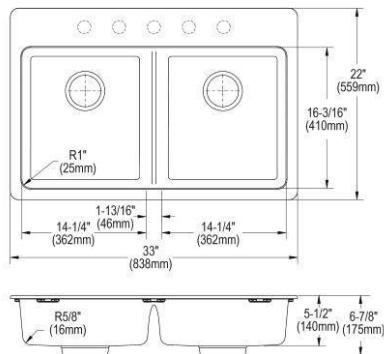

Includes: Two LKPDQ1CR Perfect Drains and strainers.

Optional Accessories

Cutting board

- LKCBEG1516HW $150.00

Drain

- LKPDQ1LS $68.00

Ship Dims: 37-1/8" x 26-1/4" x 11"
Approx. Ship Weight: 46 lbs.