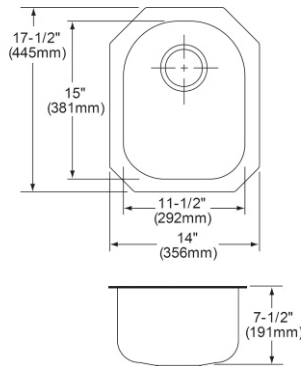

Made in USA
Optional Accessories
Bottom grid

LKWOBG1115SS $155.00

Drain
LK99 $120.00

Ship dims: 18-13/16" x 9-11/16" x 21-3/16"
Approx. ship weight: 11 lbs.