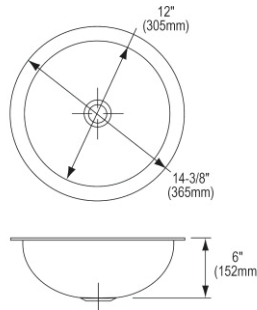

ELUH12 **$357.00** **Elkay Asana Stainless Steel 14-3/8" x 14-3/8" x 6", Single Bowl Undermount Bathroom Sink**

- •Dimensions: 14-3/8" x 14-3/8" x 6"
- •18 gauge
- •Lustrous Satin finish
- •2" (51mm) drain opening
- •Sound deadening: Bottom only pads
- •18" minimum cabinet size

ADA Compliant
Made in USA
Optional Accessories

Drain
LK36 $84.00

Ship dims: 23-5/16" x 19-9/16" x 9-1/16"
Approx. ship weight: 9 lbs.