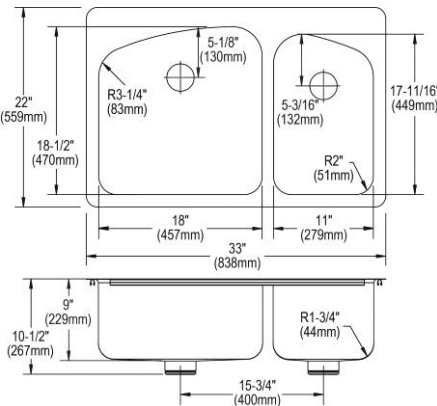

Includes: Two LKPD1 Perfect Drains and strainers.

Built in USA

Optional Accessories

Bottom grid

LKWOBG1819SS (left bowl) $192.00

LKWOBG1118SS (right bowl) $150.00

Cutting board

LKCB1520LUHW $160.00

LKCB1520LTHW $160.00

Drain

LKPDVR18B $46.00

LKDS99 $51.00

LKDS35 $34.70

Ship dims: 37-3/4" x 26-1/4" x 14"

Approx. ship weight: 23 lbs.

LKHSR33229PD $1,117.00

Elkay Lustertone Classic Stainless Steel 33" x 22" x 9", Equal Double Bowl Dual Mount Sink with Perfect Drain