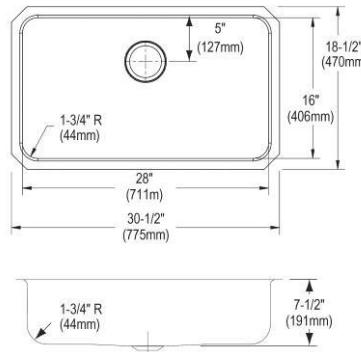

Includes: ELUH2816 sink, LKWOBG2816SS bottom grid, LK99 drain

Built in USA

Optional Accessories

Cutting board

CB1713* $139.00

CBS1316* $133.00

Ship dims: 37-3/4" x 26-1/4" x 10-1/2"

Approx. ship weight: 25 lbs.

ELUH2816

$868.00