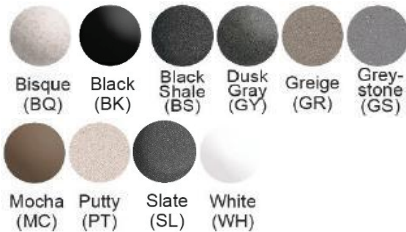

- Dimensions: 15-3/4" x 15-3/4" x 7-11/16"
- 3-1/2" (89mm) drain opening
- 21" minimum cabinet size

**List Price by Color / Finish:**

Black (BK)	\$366.00
Bisque (BQ)	\$366.00
Black Shale (BS)	\$402.00
Greige (GR)	\$366.00
Greystone (GS)	\$366.00
Dusk Gray (GY)	\$366.00
Mocha (MC)	\$366.00
Putty (PT)	\$366.00
Slate (SL)	\$402.00
White (WH)	\$366.00