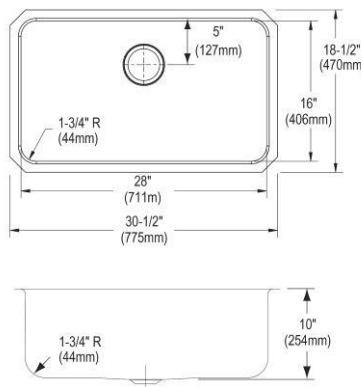

Includes: ELUH281610 sink, LKWOBG2816SS bottom grid, LK99 drain

Built in USA

Optional Accessories

Cutting board

CB1713* $139.00

CBS1316* $133.00

Ship dims: 37-3/4" x 26-1/4" x 12-1/2"

Approx. ship weight: 29 lbs.