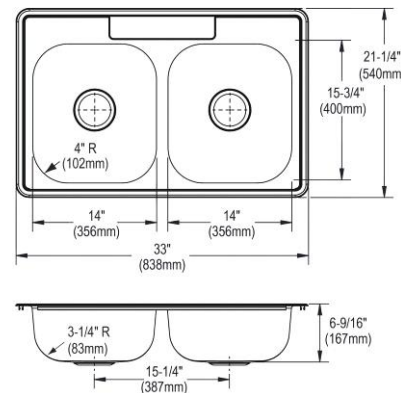

ADA Compliant
Made in USA
Optional Accessories

1. **Bottom grid**
     GBG1415SS $61.00
   - **Drain**
     D1125 $22.00
2. **Ship dims:** 25" x 8-1/8" x 35"
   Approx. ship weight: 12 lbs.

DSE23321

$315.00

Dayton Stainless Steel 33" x 21-1/4" x 8-1/16", Equal Double Bowl Drop-in Sink