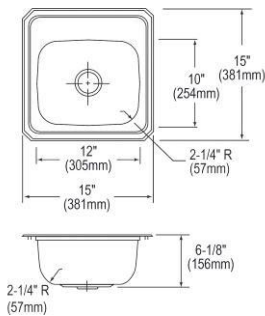

ADA Compliant

Made in USA

Optional Accessories

Cutting board

CB912

$126.00

Drain

LK36

$84.00

Ship dims: 16-5/16" x 9-3/16" x 21-7/16"

Approx. ship weight: 6 lbs.

BLH15C

$1,324.00