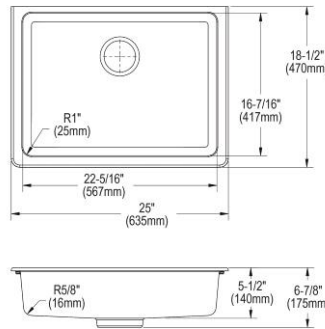

Elkay Quartz Classic 25" x 18-1/2" x 5-1/2", Undermount ADA Sink with Perfect Drain

- Dimensions: 25" x 18-1/2" x 5-1/2"
- 3-5/8" (92mm) drain opening
- 30" minimum cabinet size
- Features: Perfect Drain

Includes: One LKPDQ1CR Perfect Drain and strainer.

Optional Accessories

Cutting board	
LKCBEG2217HW	$180.00
Drain	
LKPDQ1LS	$68.00

Ship Dims: 29-1/4" x 26-1/4" x 11"
Approx. Ship Weight: 32 lbs.