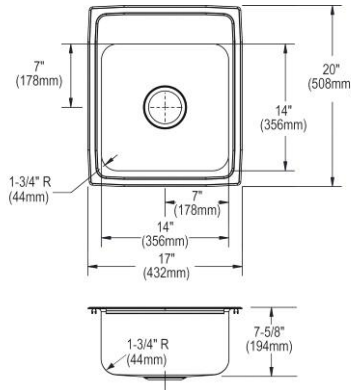

Made in USA

Models also available with ADA depths

Optional Accessories

Bottom grid

LKWBG1414SS $146.00

Cutting board

CB1613 $133.00

Rinsing basket

LKWRB1414SS $218.00

Drain

LK99 $120.00

Ship dims: 21-5/16" x 9-5/16" x 22-15/16"

Approx. ship weight: 12 lbs.

DLR172010

$940.00

Elkay Lustertone Classic Stainless Steel 17" x 20" x 10-1/8", Single Bowl Drop-in Sink