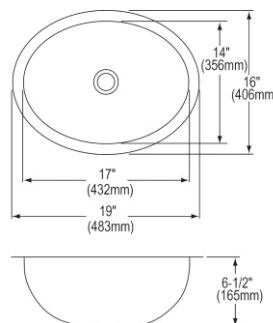

ADA Compliant

Ship dims: 20" x 20" x 10"

Approx. ship weight: 8 lbs.