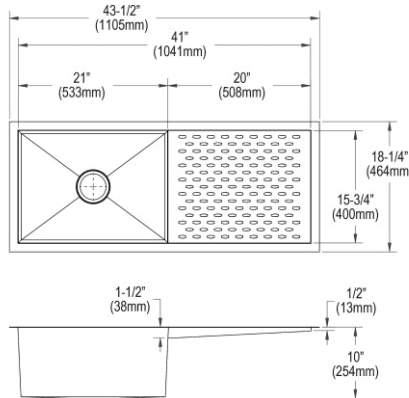

- Dimensions: 43-1/2" x 18-1/4" x 10"
- 16 gauge
- Polished Satin finish
- 3-1/2" (89mm) drain opening
- Sound deadening: Sound Guard
- 48" minimum cabinet size
- Features: Drainboard

**Special Note:** Reversible design, sink can be rotated so work surface is on the left or right. Zero radius sinks feature straight sidewalls and tight corners.