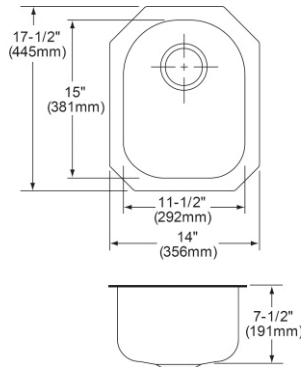

Includes: ELUH1317 sink, LKWOBG1115SS bottom grid, LK99 drain
Built in USA

Ship dims: 18-13/16" x 9-11/16" x 21-3/16"
Approx. ship weight: 13 lbs.