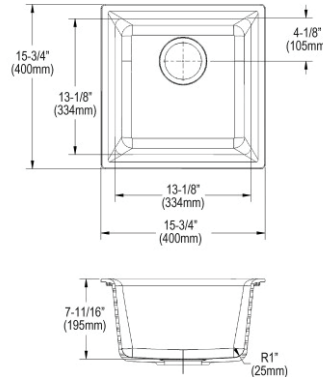

ELX1616

**$402.00 to
$442.00**

Elkay Quartz Luxe 15-3/4" x 15-3/4" x 7-11/16", Single Bowl Dual Mount Bar Sink