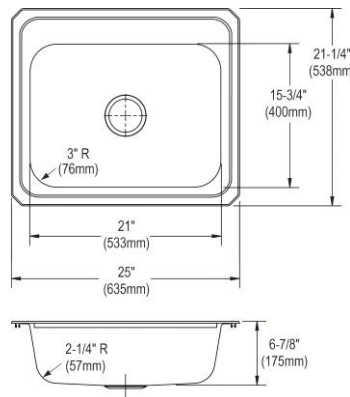

Made in USA

Optional Accessories

Cutting board

CB1516 $105.00

Rinsing basket

LKWERBSS $196.00

Drain

LK99 $120.00

Ship dims: 30-11/16" x 26-1/4" x 9-1/2"

Approx. ship weight: 14 lbs.

LR2222

$858.00

Elkay Lustertone Classic Stainless Steel 22" x 22" x 7-5/8", Single Bowl Drop-in Sink