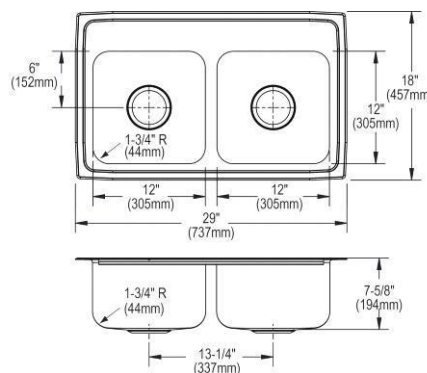

Made in USA

Models also available with ADA depths

Optional Accessories

Cutting board	
CB912	$126.00
Rinsing basket	
LKWRB1209SS	$172.00
Drain	
LK99	$120.00

Ship dims: 37-3/4" x 26-1/4" x 10-1/2"

Approx. ship weight: 16 lbs.