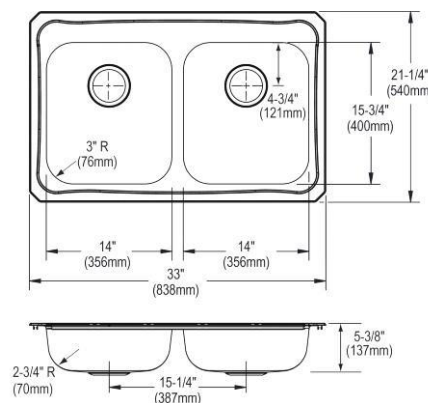

ADA Compliant

Made in USA

Optional Accessories

Bottom grid

LKWOBG1415SS $155.00

Cutting board

CB1516 $105.00

Rinsing basket

LKWRB1316SS $218.00

Drain

LK99 $120.00

Ship dims: 23-5/16" x 8-15/16" x 38-15/16"

Approx. ship weight: 14 lbs.