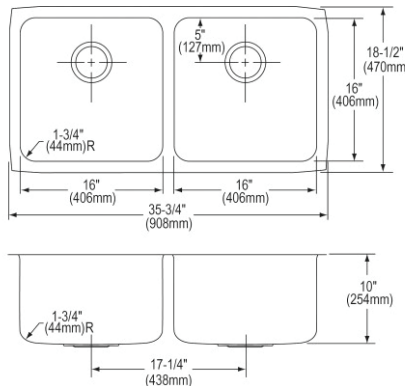

**Approx. ship weight:** 32 lbs.

**ELUH361710**

**\$1,644.00**

**Elkay Lustertone Classic Stainless Steel 35-3/4" x 18-1/2" x 10",  
Equal Double Bowl Undermount Sink**

- Dimensions: 35-3/4" x 18-1/2" x 10"
- 18 gauge
- Lustrous Satin finish
- 3-1/2" (89mm) drain opening
- Sound deadening: Sides and Bottom pads
- 39" minimum cabinet size