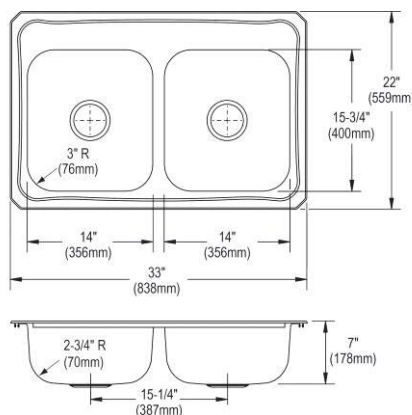

Made in USA

Optional Accessories

Bottom grid	
LKWBG1415SS	$155.00
Cutting board	
CB1516	$105.00
Rinsing basket	
LKWERBSS	$196.00
Drain	
LK99	$120.00
Ship dims: 23-5/16" x 8-15/16" x 38-15/16"	
Approx. ship weight: 16 lbs.