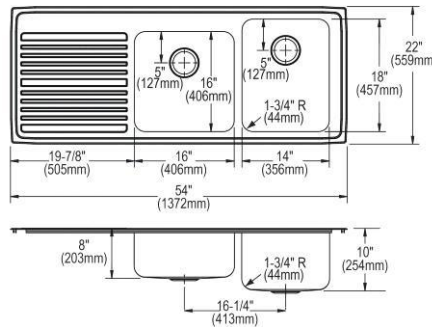

ILGR5422R

$3,577.00

Elkay Lustertone Classic Stainless Steel 54" x 22" x 10", Offset Double Bowl Drop-in Sink with Drainboard

- Dimensions: 54" x 22" x 10"
- 18 gauge
- Lustrous Satin finish
- Available in 1, 2, 3, 4 faucet holes
- 3-1/2" (89mm) drain opening
- Sound deadening: Sides and Bottom pads
- 57" minimum cabinet size
- Features: Drainboard

Made in USA

Optional Accessories

Bottom grid

- LKWOBG1418SS (small bowl) $161.00
- LKWOBG1616SS (large bowl) $187.00

Cutting board

- CBS1418 $167.00
- CB1713 $139.00
- CBS1316 $133.00

Rinsing basket

- LKWRB1418SS $218.00
- LKWRB1316SS $218.00

Drain

- LK99 $120.00

Ship dims: 53-11/16" x 26-1/4" x 12-1/2"

Approx. ship weight: 40 lbs.

ILR4822L

$2,294.00