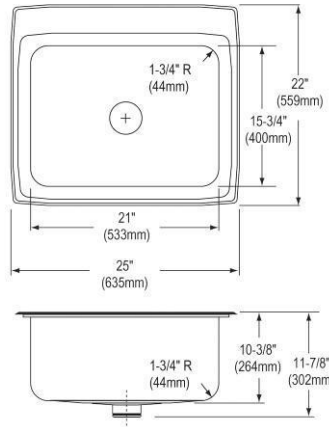

- Dimensions: 25" x 22" x 10-3/8"
- 18 gauge
- Lustrous Satin finish
- Available in 1, 2, 3, 4 faucet holes
- 3-3/8" (86mm) drain opening
- Sound deadening: Bottom only pads
- 30" minimum cabinet size
- Features: Perfect Drain