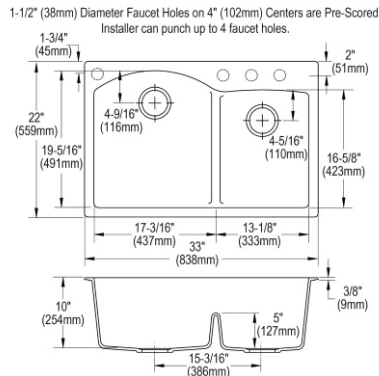

Elkay Quartz Luxe 33" x 22" x 10", Offset 60/40 Double Bowl Drop-in Sink with Aqua Divide