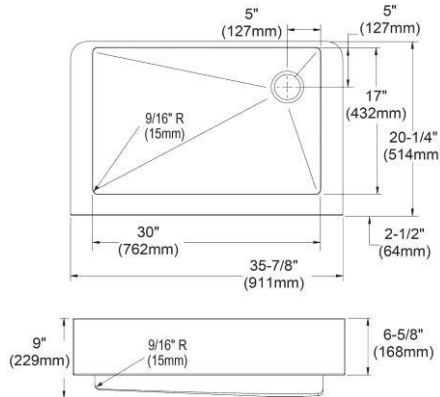

Optional Accessories

Drain

LKDD	$68.00
LK35	$76.00
LK99S	$120.00

Ship dims: 38-3/4" x 28-3/8" x 11-1/4"

Approx. ship weight: 40 lbs.

ELUHFS2816DBG

$1,762.00

Elkay Lustertone Classic Stainless Steel 33" x 20-1/2" x 8", Single Bowl Farmhouse Sink Kit