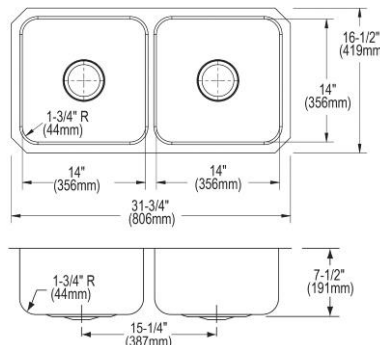

Made in USA

Optional Accessories

Bottom grid

- LKWBG1414SS $146.00

Cutting board

- CB1613* $133.00

Rinsing basket

- LKWRB1414SS $218.00

Drain

- LK99 $120.00

Ship dims: 37-3/4" x 26-1/4" x 10-1/2"

Approx. ship weight: 19 lbs.

*1/2" sink reveal required for proper fit.