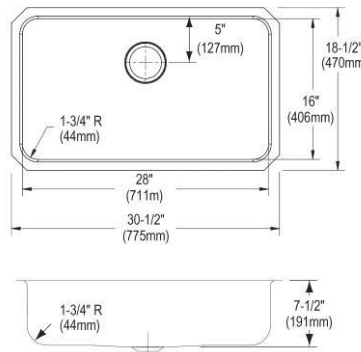

Made in USA

Models also available with ADA depths

Optional Accessories

Bottom grid

LKWOBG2816SS $224.00

Cutting board

CB1713* $139.00

CBS1316* $133.00

Drain

LK99 $120.00

Ship dims: 37-3/4" x 26-1/4" x 10-1/2"

Approx. ship weight: 22 lbs.

ELUH281610PDBG

$1,200.00