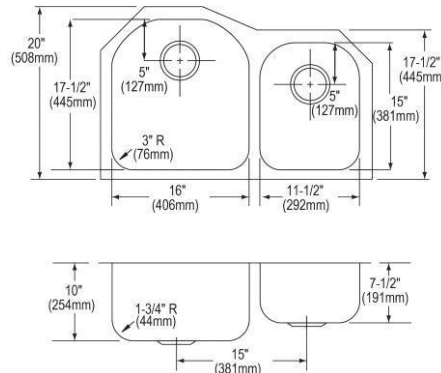

- Dimensions: 31-1/4" x 20" x 10"
- 18 gauge
- Lustrous Satin finish
- 3-1/2" (89mm) drain opening
- Sound deadening: Sides and Bottom pads
- 36" minimum cabinet size

Includes: ELUH311910R sink, one LKWOBG1617SS bottom grid, one LK99 drain

Built in USA

Optional Accessories

Bottom grid

- LKWOBG1115SS $155.00

Ship dims: 37-3/4" x 26-1/4" x 14"

Approx. ship weight: 25 lbs.

ELUH311910R $1,164.00

Elkay Lustertone Classic Stainless Steel 31-1/4" x 20" x 10", Offset 60/40 Double Bowl Undermount Sink