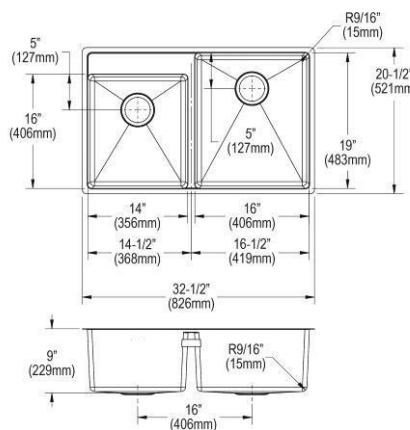

Includes: ECTRUD31199L sink, GFOBG1619SS bottom grid, GFOBG1416SS bottom grid, two LK35 drains

Ship dims: 40" x 27-9/16" x 10-13/16"

Approx. ship weight: 43 lbs.

*1/2" sink reveal required for proper fit.