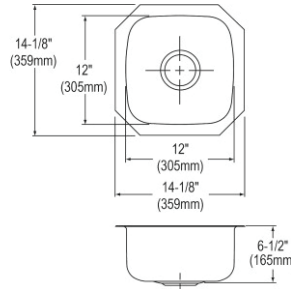

SCUH1212SH

$1,035.00

Elkay Stainless Steel 14-1/8" x 14-1/8" x 6-1/2", Single Bowl Undermount Bar Sink

- •Dimensions: 14-1/8" x 14-1/8" x 6-1/2"
- •18 gauge
- •Hammered Mirror finish
- •3-1/2" (89mm) drain opening
- •Sound deadening: Full spray sides and bottom
- •18" minimum cabinet size

Optional Accessories

Drain

LK99 $120.00

Ship dims: 26-1/8" x 8-3/4" x 23-3/8"

Approx. ship weight: 8 lbs.

ELUH1116DBG

$614.00