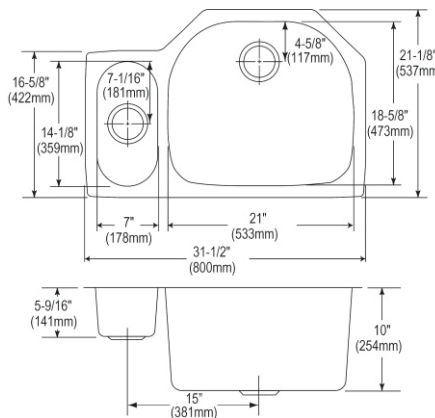

Made in USA

Optional Accessories

Bottom grid

LKWOBG2118SS (large bowl) $203.00

Cutting board

CB2213 (large bowl) $243.00

Drain

LK99 $120.00

Ship dims: 37-3/4" x 26-1/4" x 12-1/2"

Approx. ship weight: 25 lbs.

*1/2" sink reveal required for proper fit.