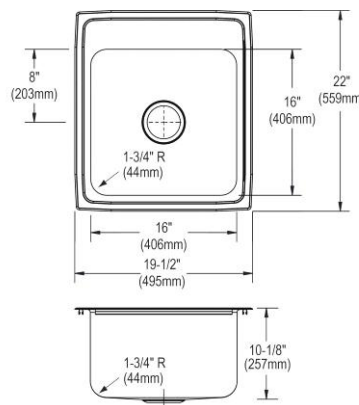

Made in USA

Optional Accessories

1. **Cutting board**
     CB1713 $139.00
     CBS1316 $133.00
   - **Rinsing basket**
     LKWRB1316SS $218.00
   - **Drain**
     LK99 $120.00
2. **Ship dims:** 30-11/16" x 26-1/4" x 12-1/2"
   Approx. ship weight: 14 lbs.