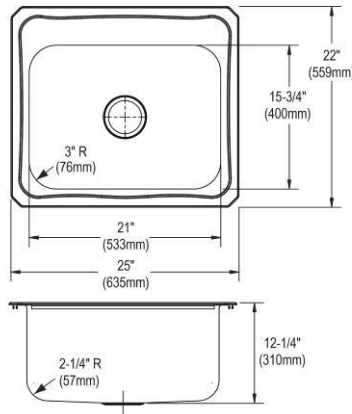

Made in USA

Optional Accessories

Bottom grid	
LKWBG2115SS	$176.00
Cutting board	
CB1516	$105.00
Drain	
LK99	$120.00

Ship dims: 30-11/16" x 26-1/4" x 14"
Approx. ship weight: 20 lbs.

LR2521

$881.00

Elkay Lustertone Classic Stainless Steel 25" x 21-1/4" x 7-7/8", Single Bowl Drop-in Sink