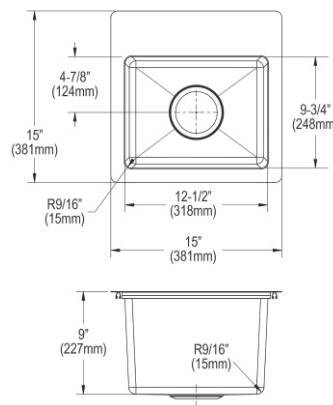

Includes: ECTSR15159T Sink, CTXBG118

Bottom Grid

Optional Accessories

Drain	
LKDD	$68.00
LK35	$76.00

Ship dims: 33" x 24-1/2" x 13"

Approx. ship weight: 19 lbs.