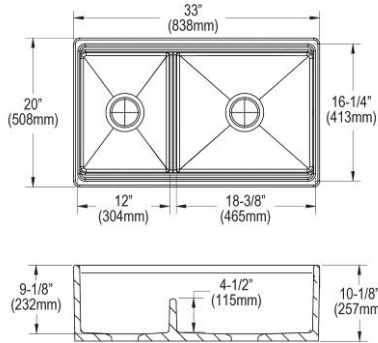

- Dimensions: 33" x 20" x 10-1/8"
- 3-1/2" (89mm) drain opening
- 36" minimum cabinet size
- Features: Aqua Divide

**Includes:** Walnut cutting board

**Special Note:** Sink is reversible offering the option of a traditional flat front or a decorative band feature