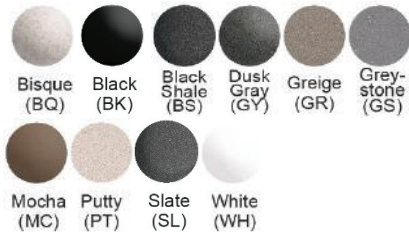

**List Price by Color / Finish:**

Black (BK)	\$688.00
Bisque (BQ)	\$688.00
Black Shale (BS)	\$757.00
Greige (GR)	\$688.00
Greystone (GS)	\$688.00
Dusk Gray (GY)	\$688.00
Mocha (MC)	\$688.00
Putty (PT)	\$688.00
Slate (SL)	\$757.00
White (WH)	\$688.00