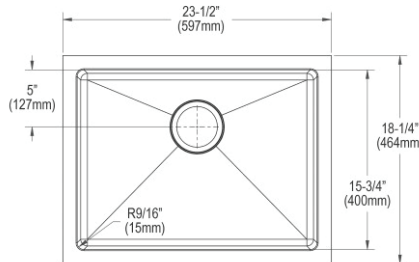

Optional Accessories

Bottom grid

CTXOBG1914 $84.00

Drain

LKDD $68.00

LK35 $76.00

Ship dims: 19-15/16" x 12-13/16" x 29-7/8"

Approx. ship weight: 24 lbs.

EFU211510

$428.00