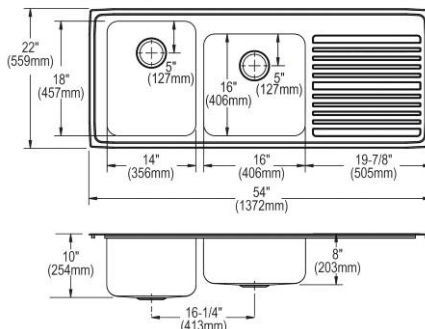

Made in USA

Optional Accessories

Bottom grid

LKWOBG1418SS (small bowl) $161.00

LKWOBG1616SS (large bowl) $187.00

Cutting board

CBS1418 $167.00

CB1713 $139.00

CBS1316 $133.00

Rinsing basket

LKWRB1418SS $218.00

LKWRB1316SS $218.00

Drain

LK99 $120.00

Ship dims: 53-11/16" x 26-1/4" x 12-1/2"

Approx. ship weight: 40 lbs.