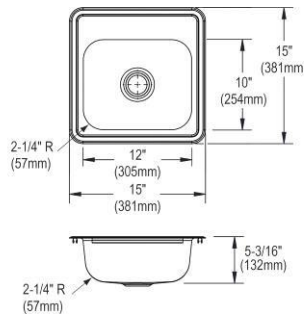

ADA Compliant
Made in USA

Also available in 10 or 50 packs

Optional Accessories

Cutting board

CB912 $126.00

Drain

D5018A $14.70

Ship dims: 16-15/16" x 6-13/16" x 17-3/8"
Approx. ship weight: 4 lbs.

D11515

$114.00