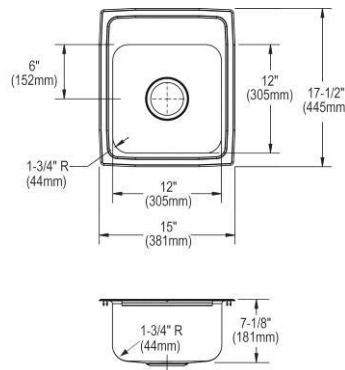

Made in USA

Optional Accessories

Cutting board	
CB912	$126.00
Rinsing basket	
LKWRB1209SS	$172.00
Drain	
LK99	$120.00

Ship dims: 18-13/16" x 9-11/16" x 21-3/16"

Approx. ship weight: 8 lbs.

ECTSR15159TBG

$471.00