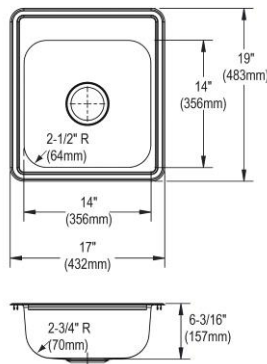

ADA Compliant

Made in USA

Optional Accessories

Bottom grid	
GBG1414SS	$61.00
Drain	
D1125	$22.00

Ship dims: 24-5/16" x 7-13/16" x 20-3/16"

Approx. ship weight: 9 lbs.