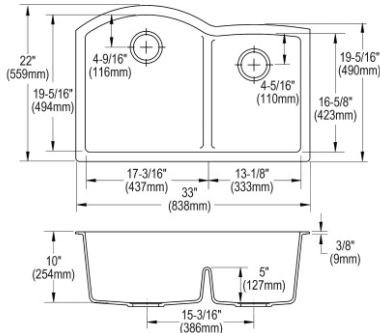

- Dimensions: 33" x 22" x 10"
- 3-1/2" (89mm) drain opening
- 36" minimum cabinet size
- Features: Aqua Divide

List Price by Color / Finish:

Black (BK)	$688.00
Bisque (BQ)	$688.00
Black Shale (BS)	$757.00
Greige (GR)	$688.00
Greystone (GS)	$688.00
Dusk Gray (GY)	$688.00
Mocha (MC)	$688.00
Putty (PT)	$688.00
Slate (SL)	$757.00
White (WH)	$688.00

Optional Accessories

Bottom grid

LKOBG1618SS (large bowl)	$85.00
LKOBG1115SS (small bowl)	$75.00

Drain

LKQS35	$77.00
LKQD35	$89.00
LK99	$120.00

Ship Dims: 37-5/8" x 26-3/4" x 16-1/16"
Approx. Ship Weight: 57 lbs.

ELGOU3321L

$728.00