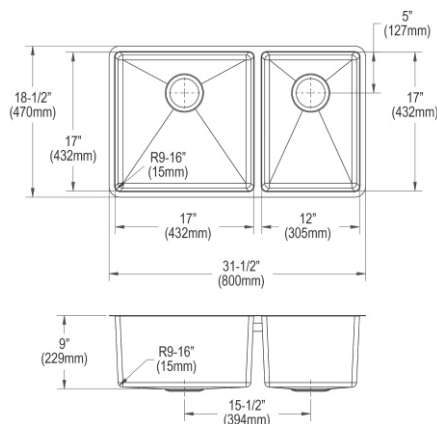

Optional Accessories

Bottom grid

CTXBG1015 $67.00

CTXBG1515 $84.00

Drain

LKDD $68.00

LK35 $76.00

Ship dims: 38-9/16" x 25-3/16" x 10-13/16"

Approx. ship weight: 38 lbs.

*1/2" sink reveal required for proper fit.