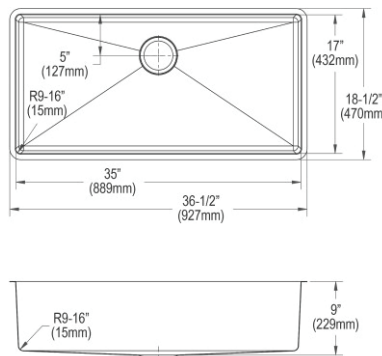

Includes: Custom fit bottom grid, deep strainer drain, Bar Keeper's Friend cleanser, microfiber towel, all packed in an Elkay protective cloth bag.

Optional Accessories

Cutting board

LKCBF17HW $91.00

Ship dims: 44-5/8" x 26-1/16" x 10-1/16"

Approx. ship weight: 42 lbs.

ECTRU35179T

$543.00

Elkay Crosstown Stainless Steel 36-1/2" x 18-1/2" x 9", Single Bowl Undermount Sink

- Dimensions: 36-1/2" x 18-1/2" x 9"
- 18 gauge
- Polished Satin finish
- 3-1/2" (89mm) drain opening
- Sound deadening: Sound Guard
- 39" minimum cabinet size