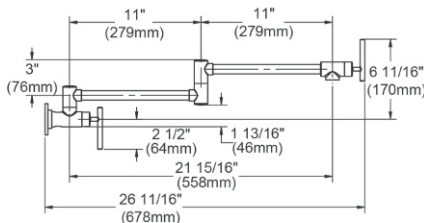

LKAV4091

**$635.00 to
$826.00**

Elkay Avado Wall Mount Single Hole Pot Filler Kitchen Faucet with Lever Handles

- Material: Brass
- Flow rate: 4.0 GPM
- Faucet hole size (min): 1/2"
- Spout swing rotation 360°
- Spout type: Pot Filler
- Features: Solid Brass Construction

List Price by Color / Finish:

Chrome (CR)	$635.00
Lustrous Steel (LS)	$826.00

Ship dims: 16-9/16" x 10-7/16" x 1-9/16"
Approx. ship weight: 5 lbs.

LK7921SSS

$576.00

Elkay Allure Single Hole Kitchen Faucet with Lever Handle Satin Stainless Steel

- Material: Stainless Steel
- Flow rate: 1.5 GPM
- Faucet hole size (min): 1-1/2"
- Countertop thickness: 2-1/2"
- Spout swing rotation 360°
- Spout type: Standard
- Features: Low Flow

ADA Compliant

Ship dims: 19-3/4" x 11-1/8" x 3"
Approx. ship weight: 7 lbs.