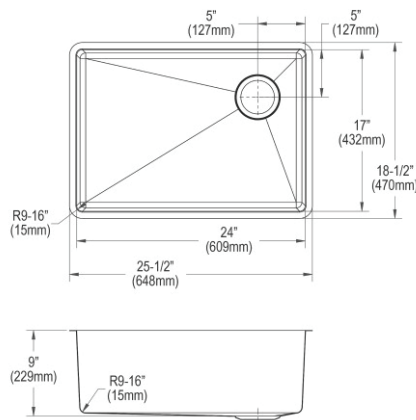

Includes: Custom fit bottom grid, deep strainer drain, Bar Keeper's Friend cleanser, microfiber towel, all packed in an Elkay protective cloth bag.

Optional Accessories

- **Cutting board**
  LKCBF17HW $91.00

Ship dims: 30-7/16" x 26-1/16" x 10-1/16"

Approx. ship weight: 36 lbs.