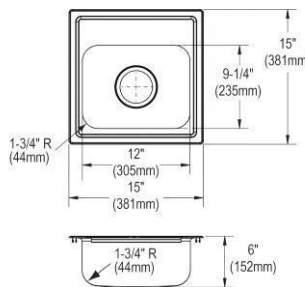

Includes: sink, LK2477CR faucet, drain

ADA Compliant

Ship dims: 16" x 8-5/8" x 16-7/8"

Approx. ship weight: 9 lbs.

GE23322

$239.00