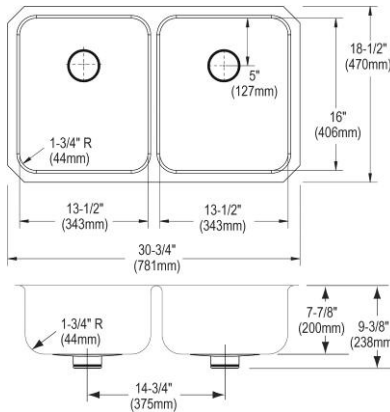

- Dimensions: 30-3/4" x 18-1/2" x 7-7/8"
- 18 gauge
- Lustrous Satin finish
- 3-3/8" (86mm) drain opening
- Sound deadening: Sides and Bottom pads
- 36" minimum cabinet size
- Features: Perfect Drain

**Includes:** Two LKPD1 Perfect Drains and strainers.