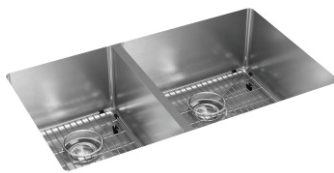

- Dimensions: 31-1/2" x 18-1/2" x 9"
- 18 gauge
- Polished Satin finish
- 3-1/2" (89mm) drain opening
- Sound deadening: Sound Guard
- 36" minimum cabinet size