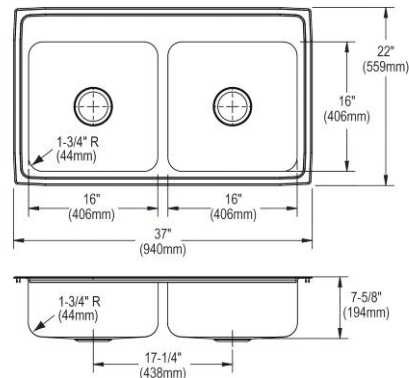

Made in USA

Optional Accessories

Cutting board	
CB1713	$139.00
CBS1316	$133.00
Rinsing basket	
LKWRB1316SS	$218.00
Drain	
LK99	$120.00

Ship dims: 44-7/8" x 26-1/4" x 10-1/2"
Approx. ship weight: 24 lbs.

DLR372210

$1,833.00

Elkay Lustertone Classic Stainless Steel 37" x 22" x 10-1/8", Equal Double Bowl Drop-in Sink