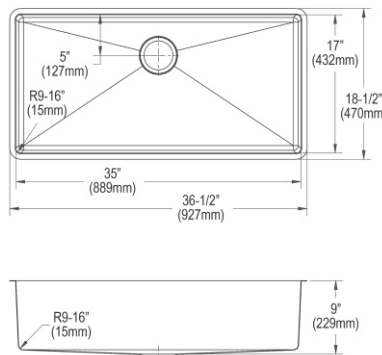

Optional Accessories

Bottom grid

CTXBG3416 $116.00

Drain

LKDD $68.00

LK35 $76.00

Ship dims: 44" x 25-9/16" x 10-13/16"

Approx. ship weight: 37 lbs.

*1/2" sink reveal required for proper fit.