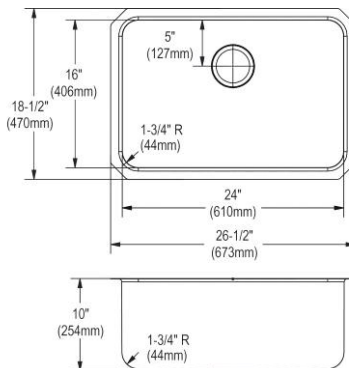

**Ship dims:** 30-11/16" x 26-1/4" x 14"  
**Approx. ship weight:** 25 lbs.

**ELUH241610**

**\$834.00**

**Elkay Lustertone Classic Stainless Steel 26-1/2" x 18-1/2" x 10", Single Bowl Undermount Sink**

- Dimensions: 26-1/2" x 18-1/2" x 10"
- 18 gauge
- Lustrous Satin finish
- 3-1/2" (89mm) drain opening
- Sound deadening: Sides and Bottom pads
- 30" minimum cabinet size