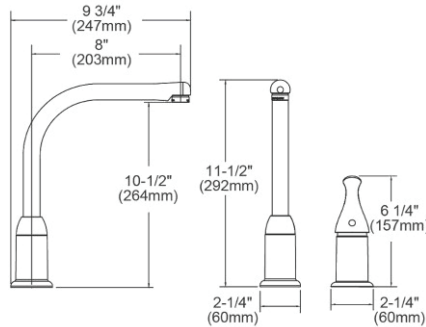

Special Note: 1.5 GPM flow regulator installed (2.2 GPM flow regulator also included with faucet)

ADA Compliant

Ship dims: 16-1/2" x 10-1/2" x 3"
Approx. ship weight: 4 lbs.

LKA2475LF

$135.00