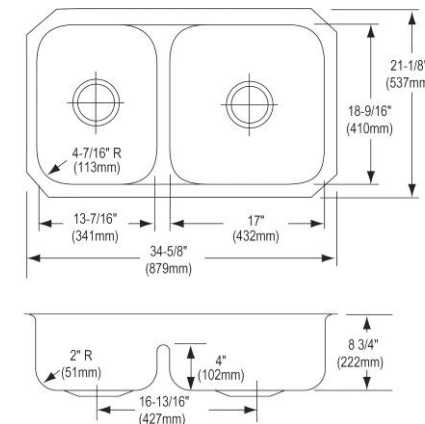

- Dimensions: 34-5/8" x 21-1/8" x 8-3/4"
- 18 gauge
- Lustrous Satin finish
- 3-1/2" (89mm) drain opening
- Sound deadening: Sides and Bottom pads
- 39" minimum cabinet size
- Features: Aqua Divide

**Special Note:** Reversible design, sink can be rotated so large bowl is on the left or right