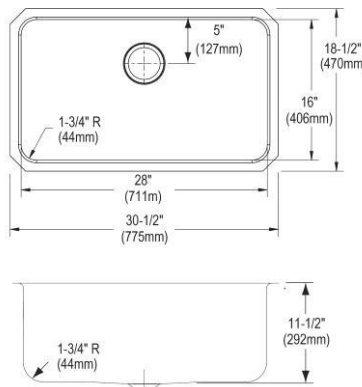

Includes: ELUH281612 sink,

LKWOBG2816SS bottom grid, LK99 drain

Built in USA

Optional Accessories

Cutting board

CB1713* $139.00

CBS1316* $133.00

Ship dims: 37-3/4" x 26-1/4" x 14"

Approx. ship weight: 29 lbs.

*1/2" sink reveal required for proper fit.