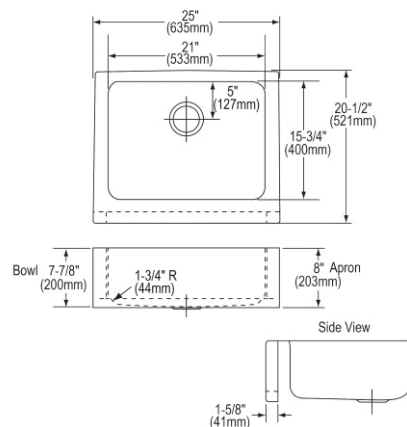

Made in USA

Optional Accessories

Bottom grid

LKWOBG2115SS $176.00

Cutting board

CB1516* $105.00

Drain

LK99 $120.00

Ship dims: 30-11/16" x 26-1/4" x 12-1/2"

Approx. ship weight: 25 lbs.