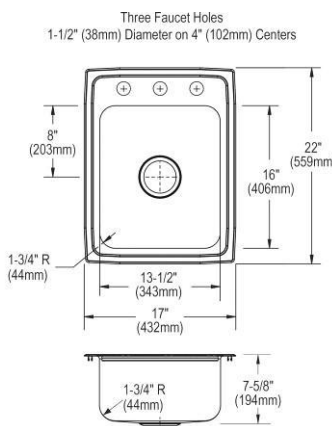

Elkay Lustertone Classic Stainless Steel 17" x 22" x 7-5/8", Single Bowl Drop-in Bathroom Sink + Faucet Kit

- Dimensions: 17" x 22" x 7-5/8"
- 18 gauge
- Lustrous Satin finish
- Available in 3 faucet holes
- 3-1/2" (89mm) drain opening
- Sound deadening: Bottom only pads
- 21" minimum cabinet size

Includes: LR1722 sink, LKD2432C faucet

Built in USA

Optional Accessories

Bottom grid

LKWBG1316SS $155.00

Cutting board

CB1613 $133.00

CB1713 $139.00

CBS1316 $133.00

Rinsing basket

LKWRB1316SS $218.00

Drain

LK99 $120.00

Ship dims: 23-5/16" x 9-13/16" x 23-3/16"

Approx. ship weight: 21 lbs.