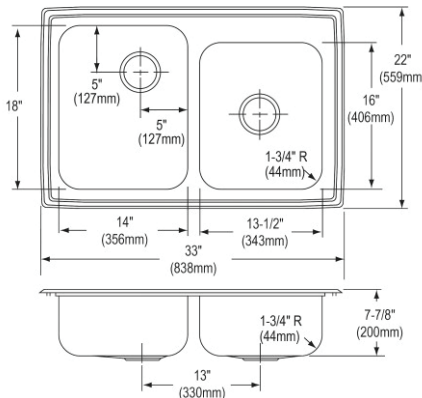

Made in USA

1. **Optional Accessories**
2. **Bottom grid**
     LKWBG1316SS $155.00
   - **Cutting board**
     CBS1418 $167.00
     CB1613 $133.00
     CB1713 $139.00
     CBS1316 $133.00
   - **Rinsing basket**
     LKWBR1418SS $218.00
     LKWBR1316SS $218.00
   - **Drain**
     LK99 $120.00

Ship dims: 37-3/4" x 26-1/4" x 10-1/2"
Approx. ship weight: 21 lbs.

LR250L $1,471.00

Elkay Lustertone Classic Stainless Steel 33" x 22" x 7-7/8", Offset Double Bowl Drop-in Sink