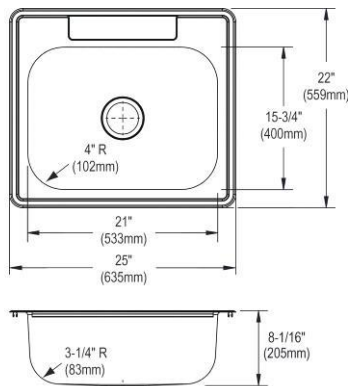

Made in USA

Also available in 10 or 40 packs

Optional Accessories

Bottom grid

GBG2115SS $66.00

Cutting board

CB1516 $105.00

Drain

D1125 $22.00

Ship dims: 23-5/16" x 9-15/16" x 30-15/16"

Approx. ship weight: 10 lbs.