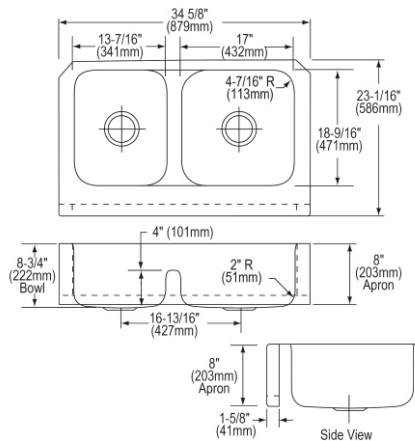

**EAQDUHF3523L**

**\$2,308.00**

**Elkay Lustertone Classic Stainless Steel, 34-5/8" x 23-1/16" x 8-3/4", 40/60 Double Bowl Farmhouse Sink w/Aqua Divide**

- Dimensions: 34-5/8" x 23-1/16" x 8-3/4"
- 18 gauge
- Lustrous Satin finish
- 3-1/2" (89mm) drain opening
- Sound deadening: Sides and Bottom pads
- 39" minimum cabinet size
- Features: Aqua Divide