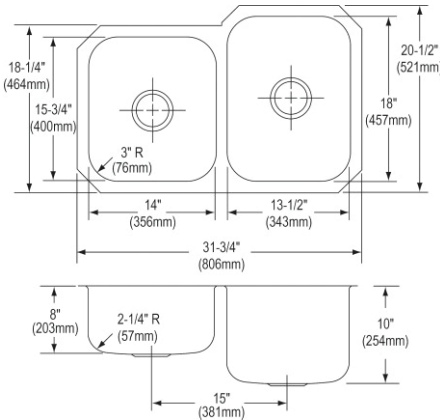

Includes: DXUH312010L sink, LK5000CR faucet, one GBG1318SS bottom grid, two drains

Optional Accessories

- **Bottom grid**
  GBG1415SS $61.00
- **Cutting board**
  CB1516* $105.00
- **Rinsing basket**
  LKWRB1316SS $218.00

Ship dims: 23-5/16" x 12-1/16" x 39-7/16"
Approx. ship weight: 27 lbs.

DXUH312010LDF $585.00

Dayton Stainless Steel 31-3/4" x 20-1/2" x 10", Offset Double Bowl Undermount Sink and Faucet Kit