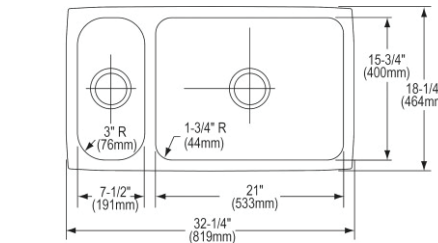

- Dimensions: 32-1/4" x 18-1/4" x 7-3/4"
- 18 gauge
- Lustrous Satin finish
- 3-1/2" (89mm) drain opening
- Sound deadening: Sides and Bottom pads
- 36" minimum cabinet size

Includes: ELUH3219 sink, one LKWBG2115SS bottom grid, one LK99 drain
Special Note: Reversible design, sink can be rotated so small bowl is on the left or right

Built in USA

Optional Accessories

1. **Cutting board**
   CB1516* $105.00
   CB816* $88.00
   CBS715* $95.00
2. **Ship dims:** 37-3/4" x 26-1/4" x 10-1/2"
   Approx. ship weight: 24 lbs.

ELUH3219

$1,083.00

Elkay Lustertone Classic Stainless Steel 32-1/4" x 18-1/4" x 7-3/4", 30/70 Double Bowl Undermount Sink