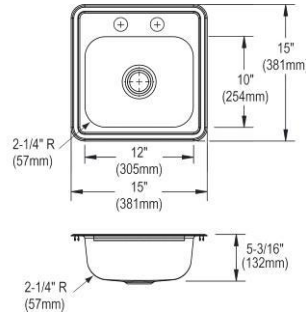

1-1/4" (32mm) Diameter Faucet Holes on 4" (102mm) Centers

**Includes:** sink, LKA2475LF faucet, drain

**Ship dims:** 16-15/16" x 6-13/16" x 17-3/8"  
**Approx. ship weight:** 7 lbs.

**K11515**

**\$108.00**