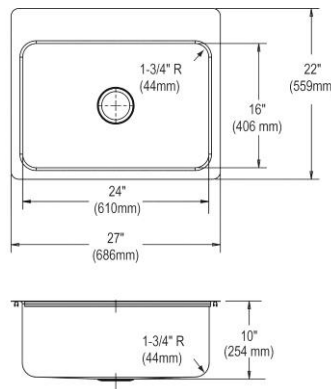

Made in USA

Optional Accessories

Bottom grid	
LKWBG2416SS	$176.00
Cutting board	
CB1713	$139.00
CBS1316	$133.00
Drain	
LK99	$120.00
Ship dims: 30-11/16" x 26-1/4" x 12-1/2"	
Approx. ship weight: 25 lbs.	

LR2522PD

$938.00