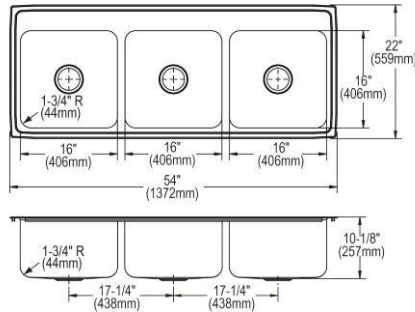

LTR542210

$2,922.00

Elkay Lustertone Classic Stainless Steel 54" x 22" x 10-1/8", Triple Bowl Drop-in Sink

- Dimensions: 54" x 22" x 10-1/8"
- 18 gauge
- Lustrous Satin finish
- Available in 1, 2, 3, 4, 6 faucet holes
- 3-1/2" (89mm) drain opening
- Sound deadening: Bottom only pads
- 57" minimum cabinet size

Made in USA

Optional Accessories

Cutting board	
CB1713	$139.00
CBS1316	$133.00
Rinsing basket	
LKWRB1316SS	$218.00
Drain	
LK99	$120.00

Ship dims: 53-11/16" x 26-1/4" x 12-1/2"

Approx. ship weight: 33 lbs.

LTR4622

$2,221.00

Elkay Lustertone Classic Stainless Steel 46" x 22" x 7-5/8", Triple Bowl Drop-in Sink

- Dimensions: 46" x 22" x 7-5/8"
- 18 gauge
- Lustrous Satin finish
- Available in 1, 2, 3, 4, 6 faucet holes
- 3-1/2" (89mm) drain opening
- Sound deadening: Bottom only pads
- 51" minimum cabinet size