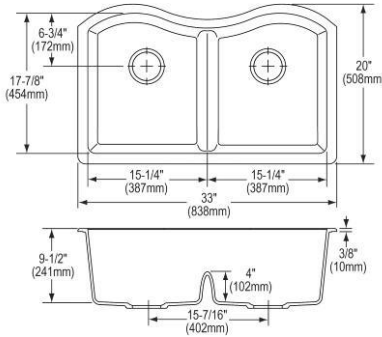

- Dimensions: 33" x 20" x 9-1/2"
- 3-5/8" (92mm) drain opening
- 36" minimum cabinet size
- Features: Aqua Divide

Optional Accessories

Bottom grid

LKOBG1417LSS (left bowl)	$154.00
LKOBG1417RSS (right bowl)	$154.00

Cutting board

LKCB1417HW	$139.00

Drain

LKQS35	$77.00
LKQD35	$89.00
LK99	$120.00

Ship Dims: 37-11/16" x 26-3/4" x 16-1/16"
Approx. Ship Weight: 51 lbs.

ELGDULB3322

$654.00