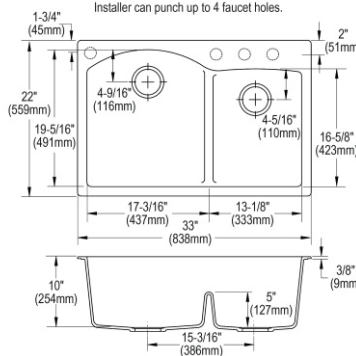

- Dimensions: 33" x 22" x 10"
- 3-1/2" (89mm) drain opening
- 36" minimum cabinet size
- Features: Aqua Divide

**Optional Accessories**

<b>Bottom grid</b>	
LKOBG1618SS (large bowl)	\$85.00
LKOBG1115SS (small bowl)	\$75.00
<b>Drain</b>	
LKQS35	\$77.00
LKQD35	\$89.00
LK99	\$120.00