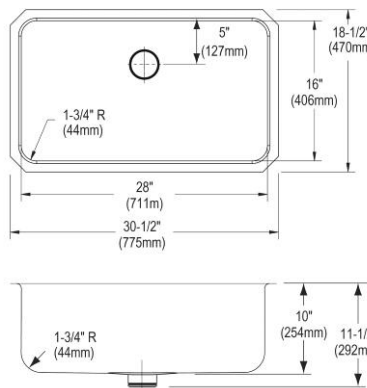

Includes: ELUH281610PD sink, one LKWOBG2816SS bottom grid, one LKPD1 Perfect Drain and strainer.

Built in USA

Optional Accessories

Cutting board

CB1713* $139.00

CBS1316* $133.00

Drain

LKPDVR18B $46.00

LKDS99 $51.00

LKDS35 $34.70

Ship dims: 37-3/4" x 26-1/4" x 14"

Approx. ship weight: 32 lbs.

*1/2" sink reveal required for proper fit.