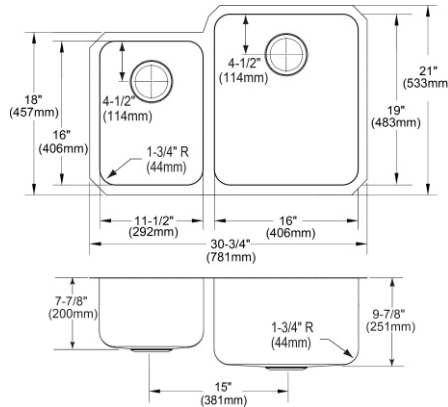

ELUH3121L

$1,104.00

Elkay Lustertone Classic Stainless Steel 30-3/4" x 21" x 9-7/8", Offset 40/60 Double Bowl Undermount Sink

- Dimensions: 30-3/4" x 21" x 9-7/8"
- 18 gauge
- Lustrous Satin finish
- 3-1/2" (89mm) drain opening
- Sound deadening: Sides and Bottom pads
- 36" minimum cabinet size

Made in USA

Optional Accessories

Bottom grid
LKWOBG1116SS (small bowl) $155.00

Rinsing basket
LKWRB1418SS (large bowl) $218.00
LKWRB1116SS (small bowl) $202.00

Drain
LK99 $120.00

Ship dims: 37-3/4" x 26-1/4" x 12-1/2"
Approx. ship weight: 25 lbs.

ELUH3121R

$1,104.00

Elkay Lustertone Classic Stainless Steel 30-3/4" x 21" x 9-7/8", Offset 60/40 Double Bowl Undermount Sink

- Dimensions: 30-3/4" x 21" x 9-7/8"
- 18 gauge
- Lustrous Satin finish
- 3-1/2" (89mm) drain opening
- Sound deadening: Sides and Bottom pads
- 36" minimum cabinet size