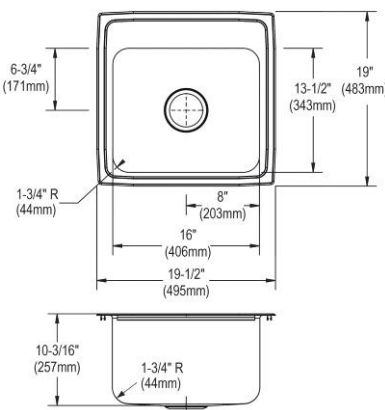

- Dimensions: 19-1/2" x 19" x 10-3/16"
- 18 gauge
- Lustrous Satin finish
- Available in 1, 2, 3, MR2, OS4 faucet holes
- 3-1/2" (89mm) drain opening
- Sound deadening: Sides and Bottom pads
- 24" minimum cabinet size