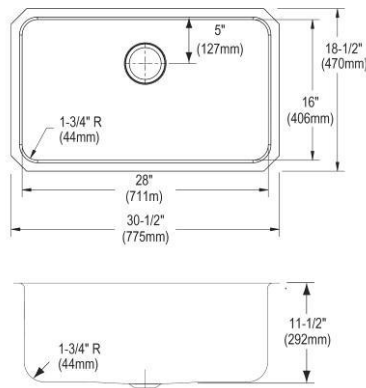

- •Dimensions: 30-1/2" x 18-1/2" x 11-1/2"
- •18 gauge
- •Lustrous Satin finish
- •3-1/2" (89mm) drain opening
- •Sound deadening: Sides and Bottom pads
- •36" minimum cabinet size

Special Note: Made with Type 316 Stainless Steel

Made in USA
Optional Accessories

Bottom grid	
LKWOBG2816SS	$224.00
Cutting board	
CB1713	$139.00
CBS1316	$133.00
Drain	
LK335	$196.00
LK372	$190.00

Ship dims: 37-3/4" x 26-1/4" x 14"
Approx. ship weight: 23 lbs.