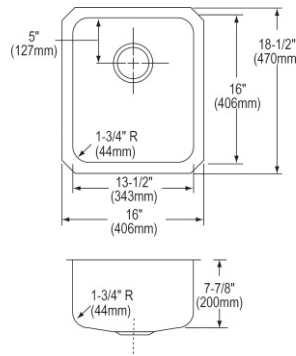

Includes: ELUH1316 sink, LKWOBG1316SS bottom grid, LK99 drain

Built in USA

Optional Accessories

Cutting board

CB1613*	$133.00
CB1713*	$139.00
CBS1316*	$133.00

Rinsing basket

LKWRB1316SS	$218.00

Ship dims: 19-5/16" x 9-5/16" x 24-15/16"

Approx. ship weight: 15 lbs.