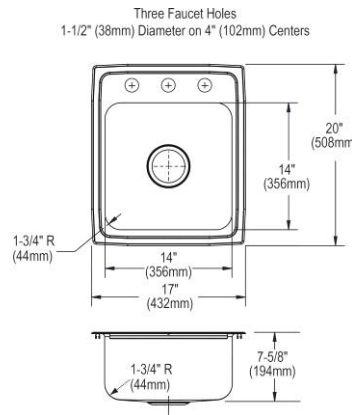

Includes: LR17202 sink, LKD2432C faucet
Built in USA

Optional Accessories

Bottom grid LKWBG1414SS	$146.00
Cutting board CB1613	$133.00
Rinsing basket LKWRB1414SS	$218.00
Drain LK99	$120.00

Ship dims: 26-1/4" x 24-1/4" x 10-1/2"
Approx. ship weight: 20 lbs.

LR1720C

$1,103.00

Elkay Lustertone Classic Stainless Steel 17" x 20" x 7-5/8", Single Bowl Drop-in Sink + Faucet Kit

- Dimensions: 17" x 20" x 7-5/8"
- 18 gauge
- Lustrous Satin finish
- Available in 2 faucet holes
- 3-1/2" (89mm) drain opening
- Sound deadening: Bottom only pads
- 21" minimum cabinet size