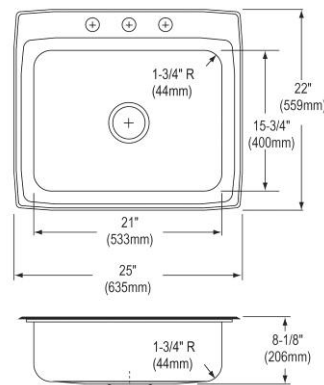

Includes: LK810GN04T4SC faucet, LK18B drain, LK500 P-trap.

Ship dims: 37-3/4" x 26-1/4" x 12-1/2"
Approx. ship weight: 26 lbs.

LR2522

$881.00

Elkay Lustertone Classic Stainless Steel 25" x 22" x 8-1/8", Single Bowl Drop-in Sink