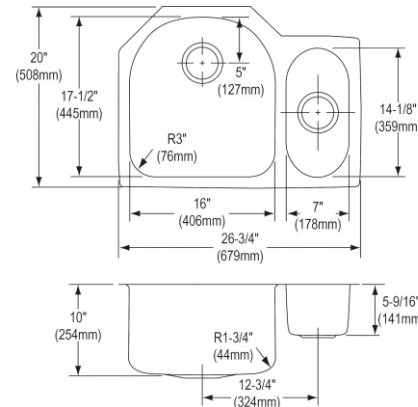

Includes: ELUH272010R sink, one LKWOBG1617SS bottom grid, one LK99 drain

Built in USA

Optional Accessories

1. **Cutting board**
     CB1713 (large bowl) $139.00
2. **Ship dims:** 37-3/4" x 26-1/4" x 12-1/2"
   Approx. ship weight: 26 lbs.

ELUH272010R

$1,106.00

Elkay Lustertone Classic Stainless Steel 26-3/4" x 20" x 10", Offset 70/30 Double Bowl Undermount Sink

- Dimensions: 26-3/4" x 20" x 10"
- 18 gauge
- Lustrous Satin finish
- 3-1/2" (89mm) drain opening
- Sound deadening: Sides and Bottom pads
- 30" minimum cabinet size