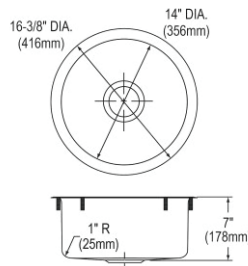

Elkay Stainless Steel 16-3/8" x 16-3/8" x 7", Single Bowl Dual Mount Bar Sink Rugged Textured

- Dimensions: 16-3/8" x 16-3/8" x 7"
- 18 gauge
- Rugged Satin finish
- 3-1/2" (89mm) drain opening
- Sound deadening: Full spray sides and bottom
- 21" minimum cabinet size

Optional Accessories

Bottom grid

LKWRBG14SS $187.00

Drain

LK99 $120.00

Ship dims: 26-1/8" x 22-1/2" x 9-5/8"

Approx. ship weight: 9 lbs.