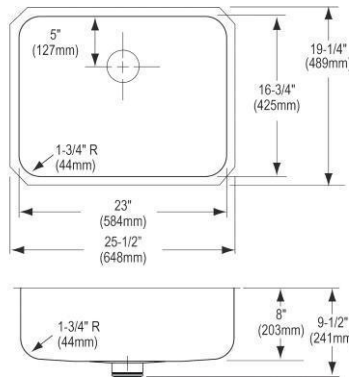

ELUH2317PD

$763.00

Elkay Lustertone Classic Stainless Steel 25-1/2" x 19-1/4" x 8", Single Bowl Undermount Sink with Perfect Drain

- •Dimensions: 25-1/2" x 19-1/4" x 8"
- •18 gauge
- •Lustrous Satin finish
- •3-3/8" (86mm) drain opening
- •Sound deadening: Sides and Bottom pads
- •27" minimum cabinet size
- •Features: Perfect Drain

Includes: One LKPD1 Perfect Drain and strainer.

Built in USA

Optional Accessories

Bottom grid

LKWOBG2317SS $190.00

Cutting board

LKCB2317HW $155.00

Drain

LKPDVR18B $46.00

LKDS99 $51.00

LKDS35 $34.70

Ship dims: 30-13/16" x 26-7/16" x 12-11/16"

Approx. ship weight: 25 lbs.

ELUH2317L

$707.00

Elkay Lustertone Classic Stainless Steel 25-1/2" x 19-1/4" x 8", Single Bowl Undermount Sink