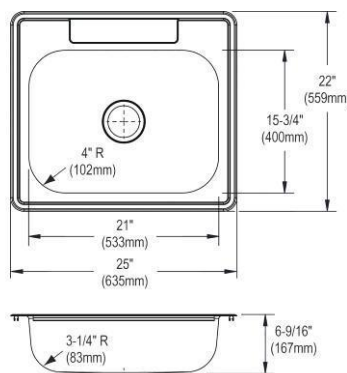

ADA Compliant

Made in USA

Models also available with ADA depths

Also available in 10 or 50 packs

Optional Accessories

Bottom grid

GBG2115SS

$66.00

Cutting board

CB1516

$105.00

Drain

D1125

$22.00

Ship dims: 25" x 8-1/8" x 27"

Approx. ship weight: 10 lbs.