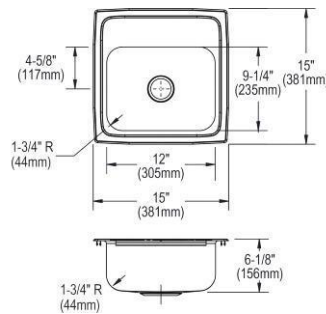

Elkay Lustertone Classic Stainless Steel 15" x 15" x 6-1/8", Single Bowl Drop-in Bar Sink

- Dimensions: 15" x 15" x 6-1/8"
- 18 gauge
- Lustrous Satin finish
- Available in 1, 2, 3, MR2 faucet holes
- 2" (51mm) drain opening
- Sound deadening: Bottom only pads
- 18" minimum cabinet size

ADA Compliant

Made in USA

Optional Accessories

Bottom grid

LKWBG1209SS $146.00

Cutting board

CB912 $126.00

Rinsing basket

LKWRB1209SS $172.00

Drain

LK36 $84.00

Ship dims: 16-5/16" x 9-3/16" x 21-7/16"

Approx. ship weight: 7 lbs.

BPSR15

$402.00