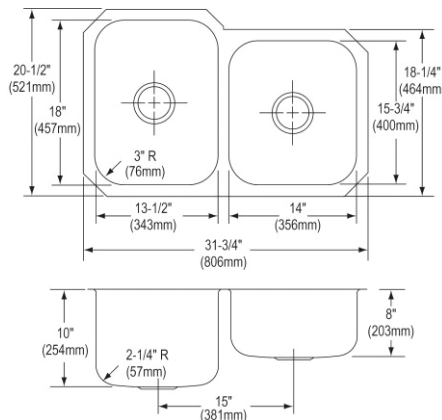

Dayton Stainless Steel 31-3/4" x 20-1/2" x 10", Offset Double Bowl Undermount Sink and Faucet Kit

Includes: DXUH312010R sink, LK1501CR faucet, two drains

Optional Accessories

Bottom grid
GBG1318SS (large bowl) $61.00
GBG1415SS (small bowl) $61.00

Cutting board
CB1516* $105.00

Rinsing basket
LKWRB1316SS $218.00

Ship dims: 23-5/16" x 12-1/16" x 39-7/16"
Approx. ship weight: 23 lbs.

DXUH312010R $427.00