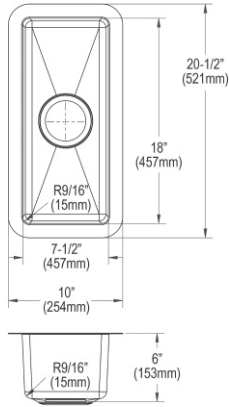

Optional Accessories

Bottom grid

CTXBG617 $67.00

Drain

LKAD35 $110.00

LK35 $76.00

Ship dims: 26" x 10" x 9"

Approx. ship weight: 11 lbs.