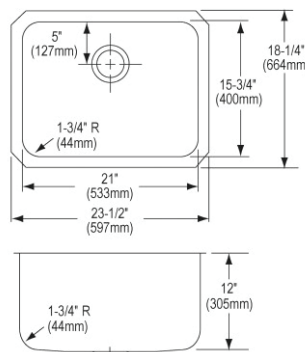

Made in USA

Models also available with ADA depths

Optional Accessories

Bottom grid LKWOBG2115SS	$176.00
Cutting board CB1516*	$105.00
Drain LK99	$120.00

Ship dims: 30-11/16" x 26-1/4" x 14"

Approx. ship weight: 18 lbs.

*1/2" sink reveal required for proper fit.