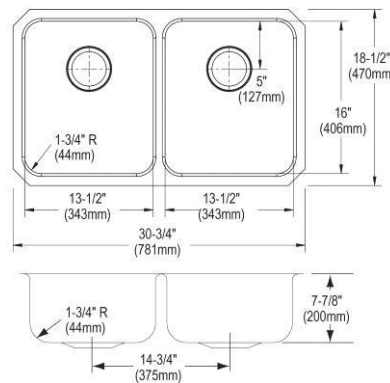

Made in USA

Models also available with ADA depths

Optional Accessories

Bottom grid

LKWOBG1316SS $155.00

Cutting board

CB1613* $133.00

CB1713* $139.00

CBS1316* $133.00

Rinsing basket

LKWRB1316SS $218.00

Drain

LK99 $120.00

Ship dims: 37-3/4" x 26-1/4" x 10-1/2"

Approx. ship weight: 17 lbs.