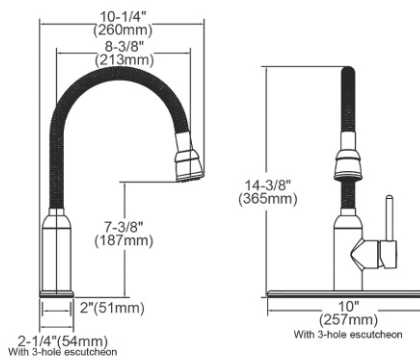

Includes: 1.5 gpm flow regulator installed (2.2 gpm flow regulator also included with faucet)

Special Note: Model can be installed on 3 hole sinks when using the provided escutcheon plate. Requires only 1 hole for installation.

ADA Compliant

Ship dims: 22-13/16" x 10-1/4" x 2-3/4"
Approx. ship weight: 5 lbs.