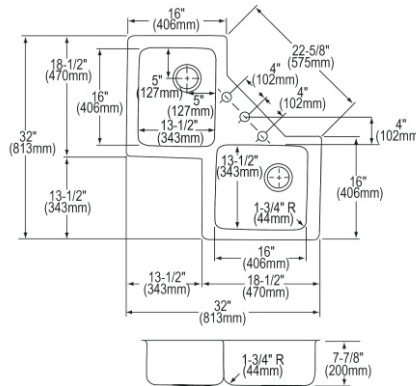

Made in USA

Optional Accessories

Cutting board

- CB1613* $133.00
- CB1713* $139.00
- CBS1316* $133.00

Rinsing basket

- LKWRB1316SS $218.00

Drain

- LK99 $120.00

Ship dims: 28-15/16" x 53-13/16" x 10-11/16"

Approx. ship weight: 35 lbs.

ELUH3116DBG $1,121.00

Elkay Lustertone Classic Stainless Steel 31-3/4" x 16-1/2" x 7-1/2", Equal Double Bowl Undermount Sink Kit