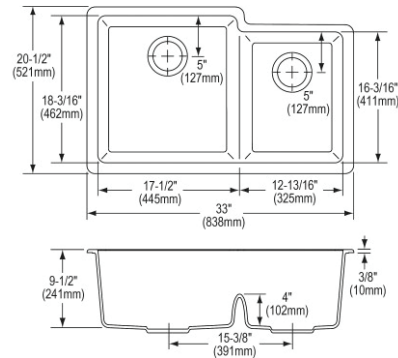

- Dimensions: 33" x 20-1/2" x 9-1/2"
- 3-1/2" (89mm) drain opening
- 36" minimum cabinet size
- Features: Aqua Divide