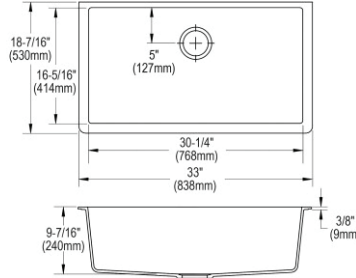

ELGRU13322

**$656.00 to
$722.00**

Elkay Quartz Classic 33" x 18-7/16" x 9-7/16", Single Bowl Undermount Sink