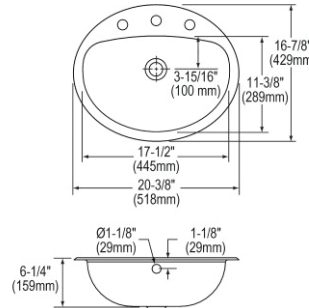

Includes: LKF293 overflow Assembly

ADA Compliant

Built in USA

Optional Accessories

Drain

LK174 $106.00

Ship dims: 23-5/16" x 19-9/16" x 9-1/16"

Approx. ship weight: 9 lbs.

LLVR1916

$1,082.00