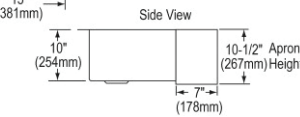

ECU2812ACH $2,919.00 Elkay Copper 28" x 12-1/2" x 4-1/2", Single Bowl Undermount Sink