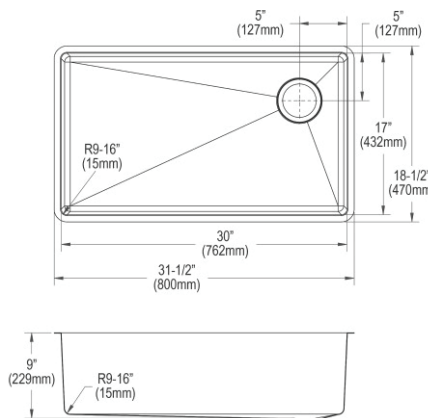

- Dimensions: 31-1/2" x 18-1/2" x 9"
- 18 gauge
- Polished Satin finish
- 3-1/2" (89mm) drain opening
- Sound deadening: Sound Guard
- 36" minimum cabinet size

Optional Accessories

Bottom grid

CTXBG2815 $95.00

Drain

LKDD $68.00

LK35 $76.00

Ship dims: 38-9/16" x 25-3/16" x 10-13/16"

Approx. ship weight: 37 lbs.

*1/2" sink reveal required for proper fit.