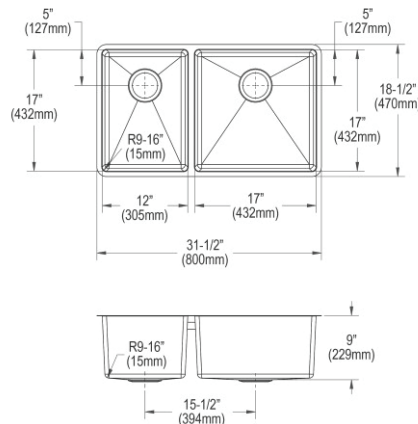

Optional Accessories

Bottom grid

CTXBG1015 $67.00

CTXBG1515 $84.00

Drain

LKDD $68.00

LK35 $76.00

Ship dims: 38-9/16" x 25-3/16" x 10-13/16"

Approx. ship weight: 38 lbs.

ECTRU32179RT

$646.00

Elkay Crosstown Stainless Steel 31-1/2" x 18-1/2" x 9", 60/40 Double Bowl Undermount Sink