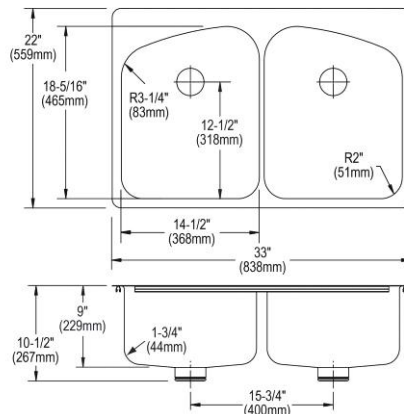

**Approx. ship weight:** 18 lbs.

**LKHSR33229PD**

**\$1,117.00**

**Elkay Lustertone Classic Stainless Steel 33" x 22" x 9", Equal Double Bowl Dual Mount Sink with Perfect Drain**

- Dimensions: 33" x 22" x 9"
- 18 gauge
- Lustrous Satin finish
- Available in 1, 2L, 2R, 3 faucet holes
- 3-3/8" (86mm) drain opening
- Sound deadening: Sides and Bottom pads
- 36" minimum cabinet size
- Features: Perfect Drain, Slim Rim