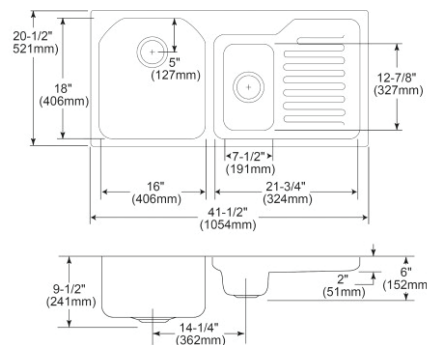

Includes: ELUH4221L sink, one LKWOBG1618SS bottom grid, one LK99 drain

Built in USA

Optional Accessories

Cutting board

CB1713* $139.00

CBS1316* $133.00

Ship dims: 48-11/16" x 26-1/4" x 12-1/2"

Approx. ship weight: 40 lbs.