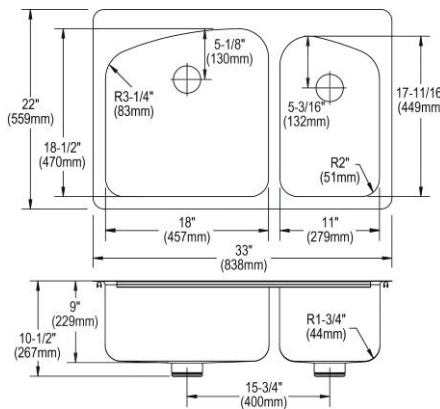

- Dimensions: 33" x 22" x 9"
- 18 gauge
- Lustrous Satin finish
- Available in 1, 2L, 2R, 3 faucet holes
- 3-3/8" (86mm) drain opening
- Sound deadening: Sides and Bottom pads
- 36" minimum cabinet size
- Features: Perfect Drain, Slim Rim

Includes: Two LKPD1 Perfect Drains and strainers.

Built in USA

Optional Accessories

Bottom grid

LKWOBG1819SS (left bowl)	$192.00
LKWOBG1118SS (right bowl)	$150.00

Cutting board

LKCB1520LUHW	$160.00
LKCB1520LTHW	$160.00

Drain

LKPDVR18B	$46.00
LKDS99	$51.00
LKDS35	$34.70

Ship dims: 37-3/4" x 26-1/4" x 14"

Approx. ship weight: 23 lbs.

STCR3322L

$888.00

Elkay Celebrity Stainless Steel 33" x 22" x 10-1/4", Equal Double Bowl Drop-in Sink