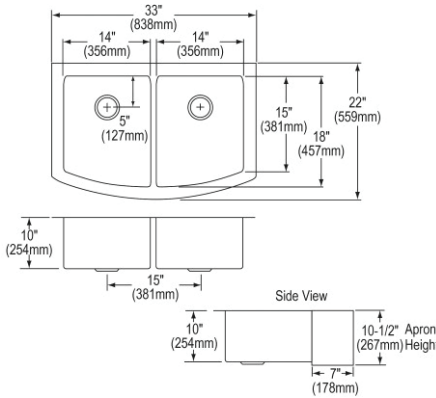

Optional Accessories

Drain

LK35AC

$251.00

Ship dims: 40" x 29" x 16"
Approx. ship weight: 64 lbs.

ECU2812ACH $2,919.00 Elkay Copper 28" x 12-1/2" x 4-1/2", Single Bowl Undermount Sink

- Dimensions: 28" x 12-1/2" x 4-1/2"
- 16 gauge
- Antique Hammered finish
- 2" (51mm) drain opening
- Sound deadening: Bottom only pads
- 33" minimum cabinet size