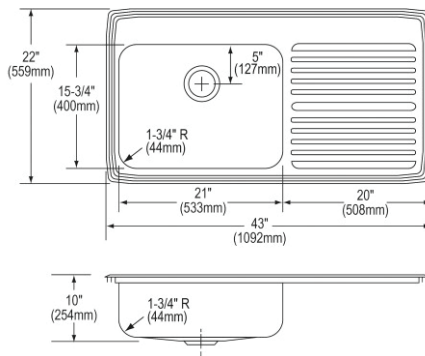

Made in USA

Optional Accessories

Bottom grid	
LKWOBG2115SS	$176.00
Cutting board	
CB1516	$105.00
Drain	
LK99	$120.00

Ship dims: 48-11/16" x 26-1/4" x 12-1/2"
Approx. ship weight: 32 lbs.

ILGR4322R

$2,619.00

Elkay Lustertone Classic Stainless Steel 43" x 22" x 10", Single Bowl Drop-in Sink with Drainboard

- Dimensions: 43" x 22" x 10"
- 18 gauge
- Lustrous Satin finish
- Available in 1, 2, 3, 4, MR2 faucet holes
- 3-1/2" (89mm) drain opening
- Sound deadening: Sides and Bottom pads
- 48" minimum cabinet size
- Features: Drainboard