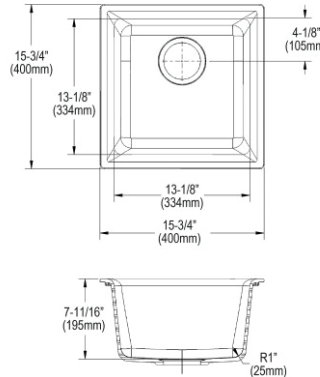

ELG1616

$366.00 to $402.00

Elkay Quartz Classic 15-3/4" x 15-3/4" x 7-11/16", Single Bowl Dual Mount Bar Sink