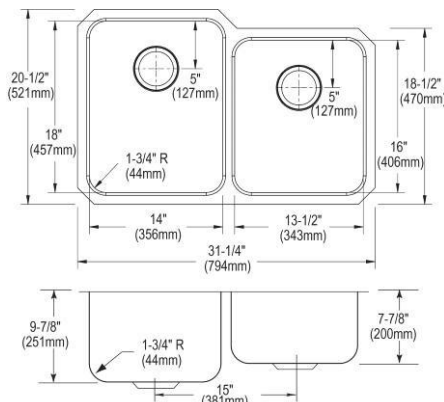

Includes: ELUH3120R sink, one LKWOBG1418SS bottom grid, one LK99 drain

Built in USA

Optional Accessories

Bottom grid

LKWOBG1316SS $155.00

Cutting board

CBS1418* $167.00

CB1613* $133.00

CB1713* $139.00

CBS1316* $133.00

Rinsing basket

LKWRB1418SS $218.00

LKWRB1316SS $218.00

Ship dims: 37-3/4" x 26-1/4" x 12-1/2"

Approx. ship weight: 27 lbs.