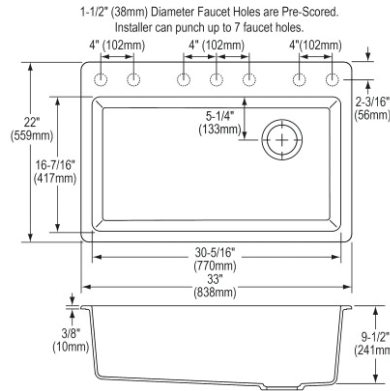

Optional Accessories

Bottom grid

LKOBG3016RSS $210.00

Drain

LKQS35 $77.00

LKQD35 $89.00

LK99 $120.00

Ship Dims: 37-11/16" x 26-3/4" x 16-1/16"

Approx. Ship Weight: 53 lbs.

ELGR13322

$630.00