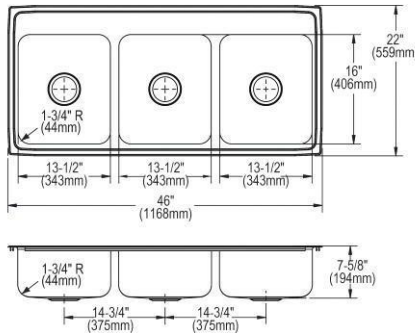

Made in USA

Optional Accessories

Bottom grid	
LKWBG1316SS	$155.00
Cutting board	
CB1613	$133.00
CB1713	$139.00
CBS1316	$133.00
Rinsing basket	
LKWRB1316SS	$218.00
Drain	
LK99	$120.00

Ship dims: 53-11/16" x 26-1/4" x 10-1/2"

Approx. ship weight: 29 lbs.