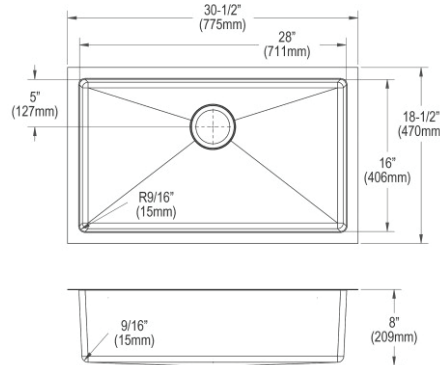

EFRU2816T

$446.00

Elkay Crosstown 16 Gauge Stainless Steel 30-1/2" x 18-1/2" x 8", Single Bowl Undermount Sink

- Dimensions: 30-1/2" x 18-1/2" x 8"
- 16 gauge
- Polished Satin finish
- 3-1/2" (89mm) drain opening
- Sound deadening: Sound Guard
- 36" minimum cabinet size

Optional Accessories

Bottom grid

CTXBG2614 $95.00

Drain

LKDD $68.00

LK35 $76.00

Ship dims: 19-15/16" x 12-13/16" x 38-5/8"

Approx. ship weight: 32 lbs.

EFRU281610TC

$614.00

Elkay Crosstown 16 Gauge Stainless Steel, 30-1/2" x 18-1/2" x 10" Single Bowl Undermount Sink Kit