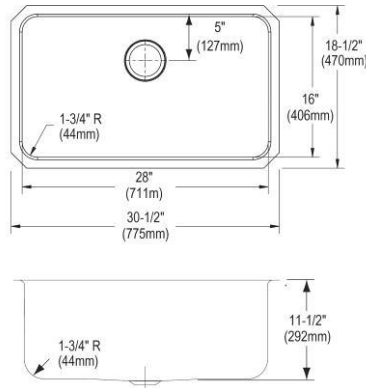

ELUH281612   **$1,034.00**

Elkay Lustertone Classic Stainless Steel 30-1/2" x 18-1/2" x 11-1/2", Single Bowl Undermount Sink

- •Dimensions: 30-1/2" x 18-1/2" x 11-1/2"
- •18 gauge
- •Lustrous Satin finish
- •3-1/2" (89mm) drain opening
- •Sound deadening: Sides and Bottom pads
- •36" minimum cabinet size

Made in USA
Optional Accessories

Bottom grid	
LKWOBG2816SS	$224.00
Cutting board	
CB1713*	$139.00
CBS1316*	$133.00
Drain	
LK99	$120.00

Ship dims: 37-3/4" x 26-1/4" x 14"
Approx. ship weight: 27 lbs.

PLAFRU281610   **$2,830.00**