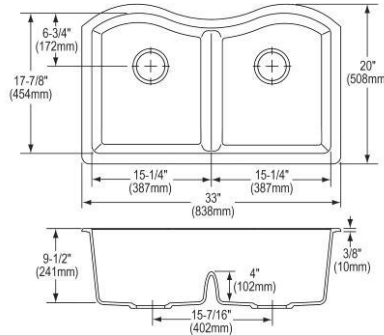

Optional Accessories

Bottom grid

- LKOBG1417LSS (left bowl) $154.00
- LKOBG1417RSS (right bowl) $154.00

Cutting board

- LKCB1417HW $139.00

Drain

- LKQS35 $77.00
- LKQD35 $89.00
- LK99 $120.00

Ship Dims: 37-11/16" x 26-3/4" x 16-1/16"
Approx. Ship Weight: 51 lbs.

ELXDULB3322

$719.00