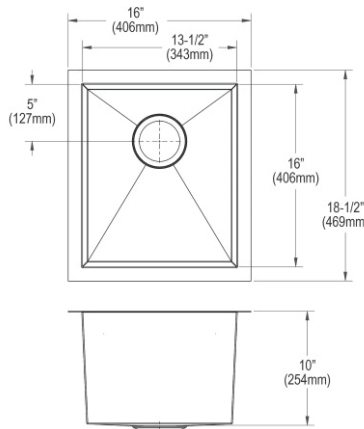

Elkay Crosstown 16 Gauge Stainless Steel 16" x 18-1/2" x 10", Single Bowl Undermount Sink Kit

- Dimensions: 16" x 18-1/2" x 10"
- 16 gauge
- Polished Satin finish
- 3-1/2" (89mm) drain opening
- Sound deadening: Sound Guard
- 21" minimum cabinet size

Includes: Custom fit bottom grid, deep strainer drain, Bar Keeper's Friend cleanser, microfiber towel, all packed in an Elkay protective cloth bag.

Optional Accessories

Cutting board

LKCBF1316HW $150.00

Ship dims: 26-1/16" x 24" x 12-1/16"

Approx. ship weight: 24 lbs.