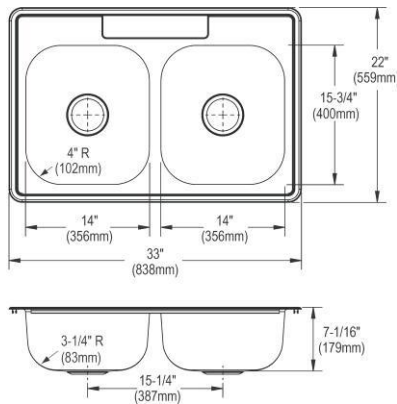

Made in USA

Also available in 10 or 50 packs

Optional Accessories

Bottom grid
GBG1415SS $61.00

Drain
D1125 $22.00

Ship dims: 25" x 8-1/8" x 35"

Approx. ship weight: 13 lbs.

DPXSR23322

$434.00

Dayton Stainless Steel 33" x 22" x 8", Equal Double Bowl Dual Mount Sink