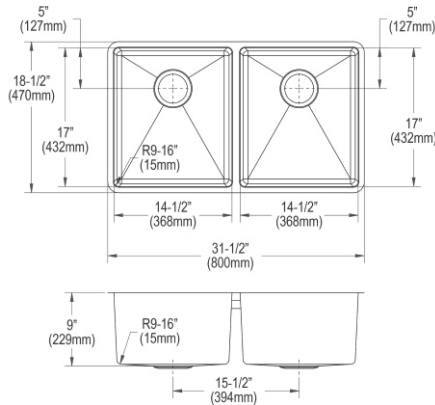

Includes: Two custom fit bottom grids, two deep strainer drains, Bar Keeper's Friend cleanser, microfiber towel, all packed in an Elkay protective cloth bag.

Optional Accessories

Cutting board

LKCBF17HW $91.00

Ship dims: 37-1/2" x 26-1/16" x 10-1/16"

Approx. ship weight: 43 lbs.

ECTRU31179T

$646.00

Elkay Crosstown Stainless Steel 31-1/2" x 18-1/2" x 9", Equal Double Bowl Undermount Sink