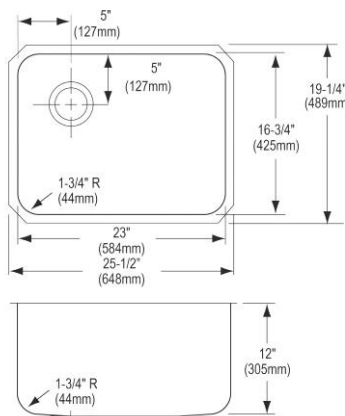

Made in USA

Optional Accessories

Bottom grid	
LKWOBG2317LSS	$190.00
Cutting board	
LKCB2317HW*	$155.00
Drain	
LK99	$120.00

Ship dims: 30-11/16" x 26-1/4" x 14"

Approx. ship weight: 26 lbs.

*1/2" sink reveal required for proper fit.