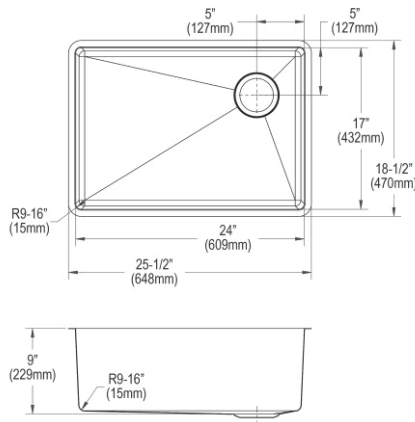

Optional Accessories

Bottom grid

CTXBG2215 $95.00

Drain

LKDD $68.00

LK35 $76.00

Ship dims: 32-11/16" x 25-9/16" x 10-13/16"

Approx. ship weight: 31 lbs.

ECTSRAD25226TBG

$681.00

Elkay Crosstown Stainless Steel 25" x 22" x 6", Single Bowl Dual Mount ADA Sink Kit