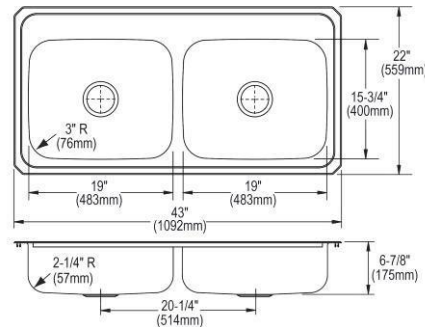

Made in USA

Optional Accessories

Cutting board

- CB1516 $105.00

Rinsing basket

- LKWERBSS $196.00

Drain

- LK99 $120.00

Ship dims: 48-11/16" x 26-1/4" x 10-1/2"

Approx. ship weight: 21 lbs.

LFGR3722

$2,308.00

Elkay Lustertone Classic Stainless Steel 37" x 22" x 10", Offset 60/40 Double Bowl Drop-in Sink

- Dimensions: 37" x 22" x 10"
- 18 gauge
- Lustrous Satin finish
- Available in 1, 2, 3 faucet holes
- 3-1/2" (89mm) drain opening
- Sound deadening: Sides and Bottom pads
- 42" minimum cabinet size