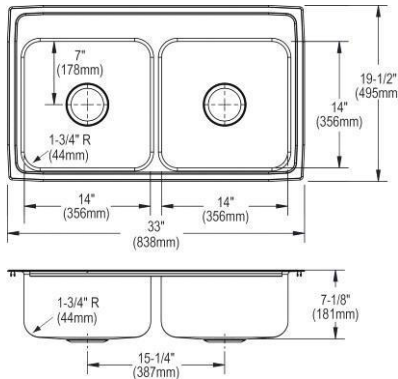

Made in USA

Optional Accessories

Bottom grid	
LKWBG1414SS	$146.00
Cutting board	
CB1613	$133.00
Rinsing basket	
LKWRB1414SS	$218.00
Drain	
LK99	$120.00

Ship dims: 37-3/4" x 26-1/4" x 10-1/2"

Approx. ship weight: 17 lbs.

LR2922

$1,308.00

Elkay Lustertone Classic Stainless Steel 29" x 22" x 7-5/8", Equal Double Bowl Drop-in Sink