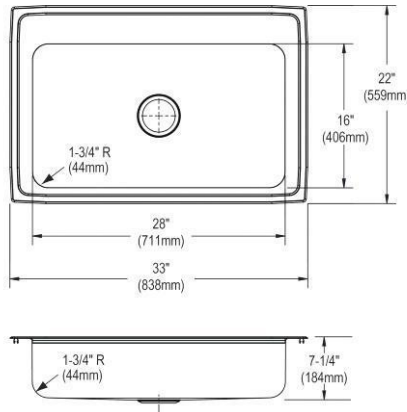

Made in USA

Optional Accessories

Bottom grid

LKWBG2816SS $224.00

Cutting board

CB1713 $139.00

CBS1316 $133.00

Drain

LK99 $120.00

Ship dims: 23-5/16" x 9-13/16" x 38-15/16"

Approx. ship weight: 16 lbs.

CRS3322

$636.00

Elkay Celebrity Stainless Steel 33" x 22" x 7", Single Bowl Drop-in Sink