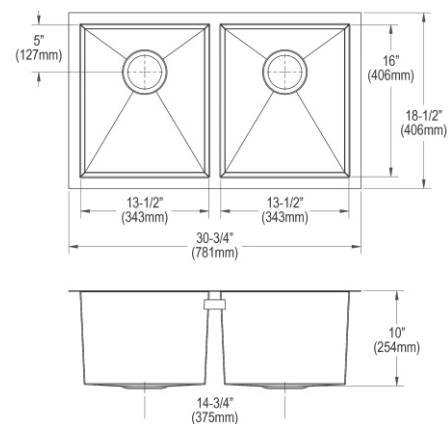

Includes: Two custom fit bottom grids, two deep strainer drains, Bar Keeper's Friend cleanser, microfiber towel, all packed in an Elkay protective cloth bag.

Optional Accessories

Cutting board
LKCBF1316HW $150.00

Ship dims: 37-1/2" x 26-1/16" x 12-1/16"
Approx. ship weight: 42 lbs.