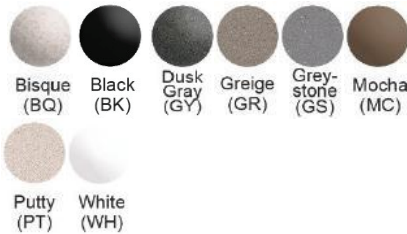

- Dimensions: 33" x 22" x 9-1/2"
- 3-5/8" (92mm) drain opening
- 36" minimum cabinet size
- Features: Aqua Divide

Optional Accessories

Bottom grid

- LKOBG1417LSS (left bowl) $154.00
- LKOBG1417RSS (right bowl) $154.00

Cutting board

- LKCB1417HW $139.00

Drain

- LKQS35 $77.00
- LKQD35 $89.00
- LK99 $120.00

Ship Dims: 37-11/16" x 26-3/4" x 16-1/16"
Approx. Ship Weight: 56 lbs.

ELGAD3322PD

$938.00