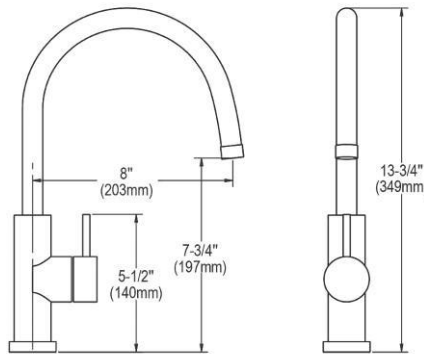

ADA Compliant

Ship dims: 19-3/4" x 11-1/8" x 3"
Approx. ship weight: 7 lbs.