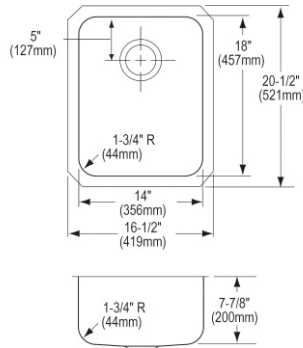

ELUH1418DBG $802.00 Elkay Lustertone Classic Stainless Steel 16-1/2" x 20-1/2" x 7-7/8", Single Bowl Undermount Sink Kit

- •Dimensions: 16-1/2" x 20-1/2" x 7-7/8"
- •18 gauge
- •Lustrous Satin finish
- •3-1/2" (89mm) drain opening
- •Sound deadening: Sides and Bottom pads
- •21" minimum cabinet size

Includes: ELUH1418 sink, LKWOBG1418SS bottom grid, LK99 drain

Built in USA

Optional Accessories

1. **Cutting board**
     CBS1418* $167.00
   - **Rinsing basket**
     LKWRB1418SS $218.00
2. **Ship dims:** 23-5/16" x 9-13/16" x 23-3/16"
   Approx. ship weight: 17 lbs.