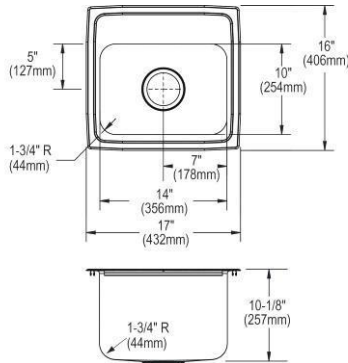

DLR171610

$932.00

Elkay Lustertone Classic Stainless Steel 17" x 16" x 10-1/8", Single Bowl Drop-in Sink

- Dimensions: 17" x 16" x 10-1/8"
- 18 gauge
- Lustrous Satin finish
- Available in 1, 2, 3, MR2 faucet holes
- 3-1/2" (89mm) drain opening
- Sound deadening: Bottom only pads
- 21" minimum cabinet size

Made in USA

Optional Accessories

Rinsing basket
LKW RB1209SS $172.00

Drain
LK99 $120.00

Ship dims: 26-1/4" x 24-1/4" x 12-1/2"

Approx. ship weight: 12 lbs.

PSR1716

$490.00