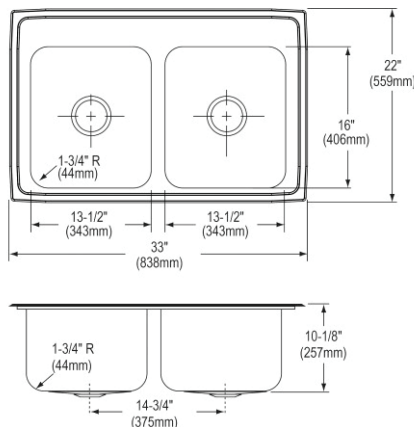

Made in USA

Optional Accessories

Bottom grid

LKWBG1316SS $155.00

Cutting board

CB1613 $133.00

CB1713 $139.00

CBS1316 $133.00

Rinsing basket

LKWRB1316SS $218.00

Drain

LK99 $120.00

Ship dims: 37-3/4" x 26-1/4" x 12-1/2"

Approx. ship weight: 25 lbs.