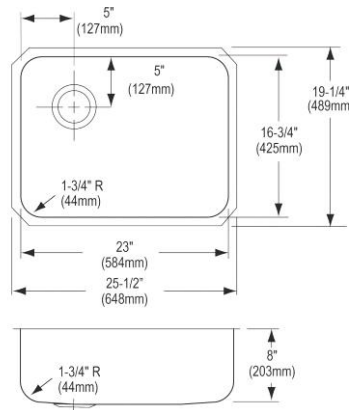

Made in USA

Optional Accessories

Bottom grid

LKWOBG2317LSS $190.00

Cutting board

LKCB2317HW* $155.00

Drain

LK99 $120.00

Ship dims: 23-5/16" x 9-13/16" x 31-3/16"

Approx. ship weight: 20 lbs.

ELUH2317R

$707.00

Elkay Lustertone Classic Stainless Steel 25-1/2" x 19-1/4" x 8", Single Bowl Undermount Sink