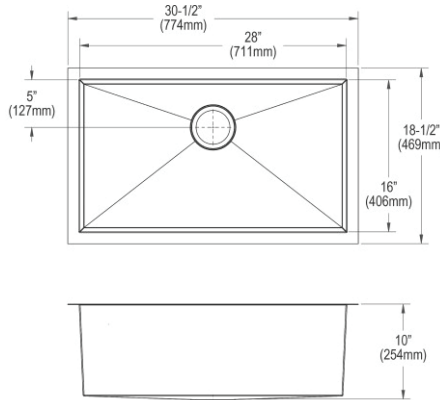

Includes: Custom fit bottom grid, deep strainer drain, Bar Keeper's Friend cleanser, microfiber towel, all packed in an Elkay protective cloth bag.

Optional Accessories

Cutting board

LKCBF2816HW $155.00

Ship dims: 37-1/2" x 26-1/16" x 12-1/16"

Approx. ship weight: 37 lbs.

EFU281610T

$565.00

Elkay Crosstown 16 Gauge Stainless Steel, 30-1/2" x 18-1/2" x 10" Single Bowl Undermount Sink