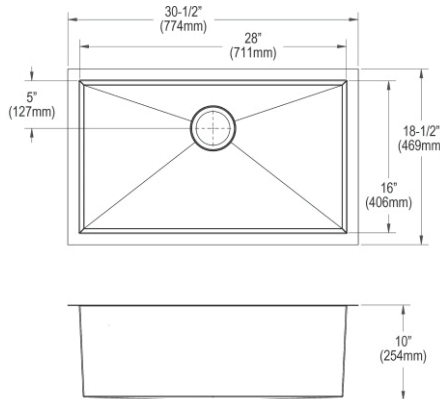

Optional Accessories

Bottom grid

CTXBG2614 $95.00

Drain

LKDD $68.00

LK35 $76.00

Ship dims: 19-15/16" x 12-13/16" x 38-5/8"

Approx. ship weight: 32 lbs.

EFRU2816TC

$541.00

Elkay Crosstown 16 Gauge Stainless Steel 30-1/2" x 18-1/2" x 8", Single Bowl Undermount Sink Kit