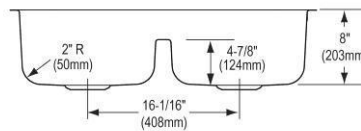

- Dimensions: 32-1/2" x 18-1/8" x 8"
- 19 gauge
- Lustrous Satin finish
- 3-1/2" (89mm) drain opening
- Sound deadening: Full spray sides and bottom with Bottom only pads
- 36" minimum cabinet size
- Features: Aqua Divide