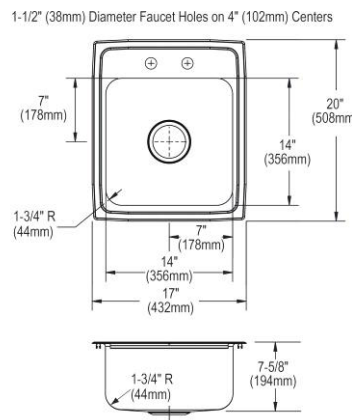

Includes: LK406GN04T4C faucet, LK18B drain, LK500 P-trap.

Ship dims: 21-5/16" x 9-5/16" x 22-15/16"
Approx. ship weight: 21 lbs.

LR1720SC

$1,188.00

Elkay Lustertone Classic Stainless Steel 17" x 20" x 7-5/8", Single Bowl Drop-in Sink + Faucet Kit

- Dimensions: 17" x 20" x 7-5/8"
- 18 gauge
- Lustrous Satin finish
- Available in 2 faucet holes
- 3-1/2" (89mm) drain opening
- Sound deadening: Bottom only pads
- 21" minimum cabinet size