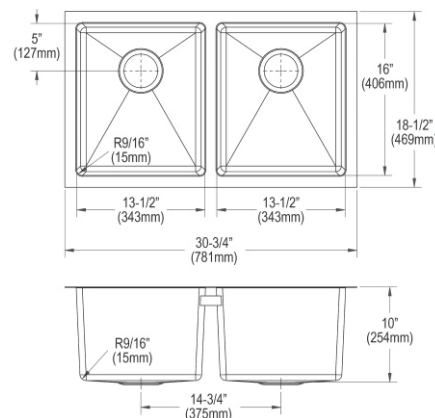

Optional Accessories

Bottom grid	
CTXBG1214	$67.00
Drain	
LKDD	$68.00
LK35	$76.00

Ship dims: 19-15/16" x 12-13/16" x 38-5/8"
Approx. ship weight: 42 lbs.

*1/2" sink reveal required for proper fit.