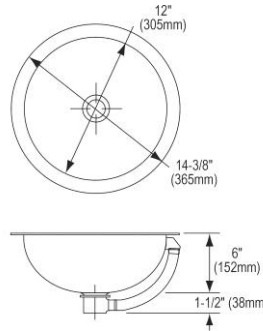

Includes: LKF295 overflow Assembly

ADA Compliant

Built in USA

Optional Accessories

Drain

LK174 $106.00

LKAD174 $120.00

Ship dims: 23-5/16" x 19-9/16" x 9-1/16"

Approx. ship weight: 6 lbs.

LLVR2117

$1,124.00