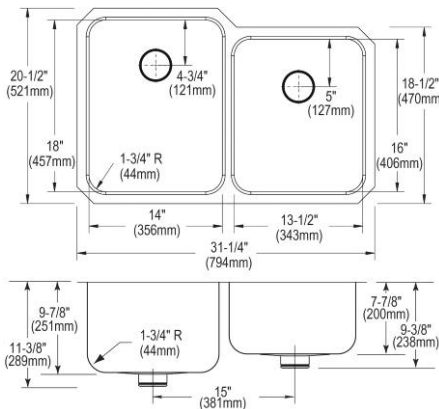

- •Dimensions: 31-1/4" x 20-1/2" x 9-7/8"
- •18 gauge
- •Lustrous Satin finish
- •3-3/8" (86mm) drain opening
- •Sound deadening: Sides and Bottom pads
- •36" minimum cabinet size
- •Features: Perfect Drain