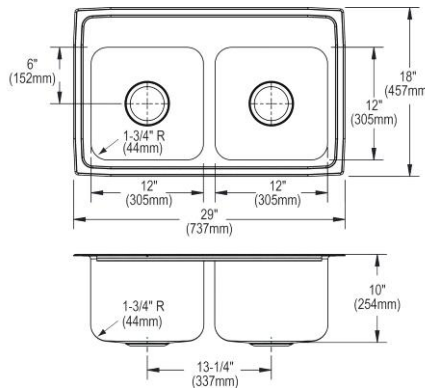

Made in USA

Optional Accessories

- **Cutting board**
  CB912 $126.00
- **Rinsing basket**
  LKWRB1209SS $172.00
- **Drain**
  LK99 $120.00
- **Ship dims:** 37-3/4" x 26-1/4" x 12-1/2"
- **Approx. ship weight:** 16 lbs.

LR2519

$1,242.00

Elkay Lustertone Classic Stainless Steel 25" x 19-1/2" x 7-5/8", Equal Double Bowl Drop-in Sink