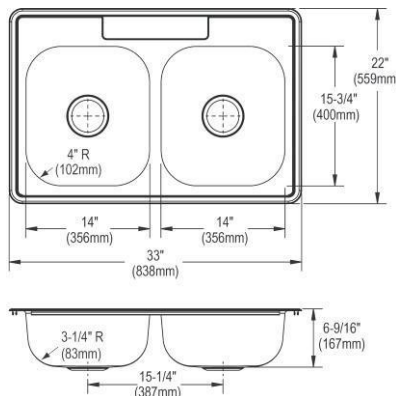

ADA Compliant

Made in USA

Also available in 10 or 50 packs

Optional Accessories

Bottom grid

GBG1415SS

$61.00

Drain

D1125

$22.00

Ship dims: 25" x 8-1/8" x 35"

Approx. ship weight: 12 lbs.