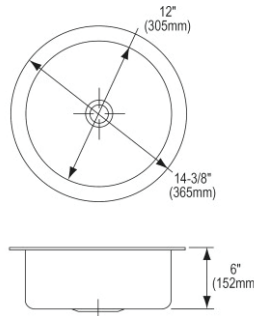

Elkay Lustertone Classic Stainless Steel 14-3/8" x 14-3/8" x 6", Single Bowl Undermount Sink

- Dimensions: 14-3/8" x 14-3/8" x 6"
- 18 gauge
- Lustrous Satin finish
- 3-1/2" (89mm) drain opening
- Sound deadening: Bottom only pads
- 18" minimum cabinet size

ADA Compliant

Made in USA

Optional Accessories

- **Bottom grid**
  LKW RBG12SS $155.00
- **Drain**
  LK99 $120.00
  LKAD35 $110.00

Ship dims: 23-5/16" x 19-9/16" x 9-1/16"

Approx. ship weight: 10 lbs.

*1/2" sink reveal required for proper fit.