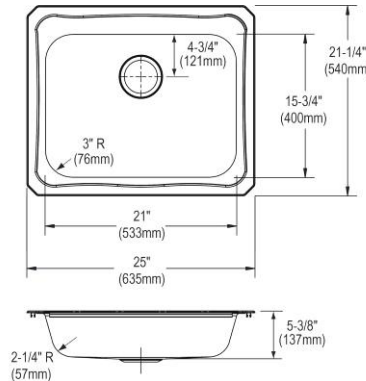

ADA Compliant

Made in USA

Optional Accessories

Bottom grid

LKWOBG2115SS $176.00

Cutting board

CB1516 $105.00

Drain

LK99 $120.00

Ship dims: 30-11/16" x 26-1/4" x 9-1/2"

Approx. ship weight: 11 lbs.

CR2521

$393.00

Elkay Celebrity Stainless Steel 25" x 21-1/4" x 6-7/8", Single Bowl Drop-in Sink