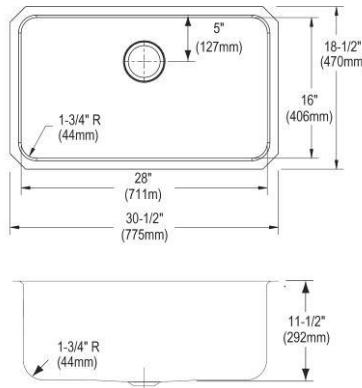

Includes: ELUH281612 sink, LK2500CR faucet

Built in USA

Optional Accessories

Bottom grid

LKWOBG2816SS $224.00

Cutting board

CB1713* $139.00

CBS1316* $133.00

Drain

LK99 $120.00

Ship dims: 37-3/4" x 26-1/4" x 14"

Approx. ship weight: 34 lbs.

ELUH281612DBG

$1,258.00

**Elkay Lustertone Classic Stainless Steel, 30-1/2" x 18-1/2" x 11-1/2",
Single Bowl Undermount Sink Kit**