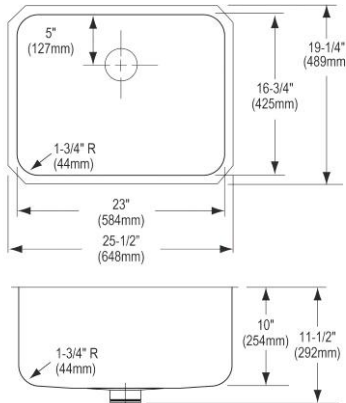

Includes: One LKPD1 Perfect Drain and strainer.

Built in USA

Optional Accessories

Bottom grid	
LKWOBG2317SS	$190.00
Cutting board	
LKCB2317HW	$155.00
Drain	
LKPDVR18B	$46.00
LKDS99	$51.00
LKDS35	$34.70

Ship dims: 30-13/16" x 26-7/16" x 14-3/16"
Approx. ship weight: 25 lbs.

ELUH231710L

$796.00

Elkay Lustertone Classic Stainless Steel 25-1/2" x 19-1/4" x 10", Single Bowl Undermount Sink