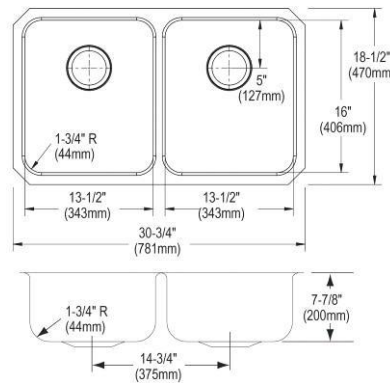

Includes: ELUH3118 sink, one

LKWOBG1316SS bottom grid, one LK99 drain

Built in USA

Optional Accessories

Cutting board

CB1613* $133.00

CB1713* $139.00

CBS1316* $133.00

Rinsing basket

LKWRB1316SS $218.00

Ship dims: 37-3/4" x 26-1/4" x 10-1/2"

Approx. ship weight: 25 lbs.

ELUH3118

$948.00

**Elkay Lustertone Classic Stainless Steel 30-3/4" x 18-1/2" x 7-7/8",
Equal Double Bowl Undermount Sink**