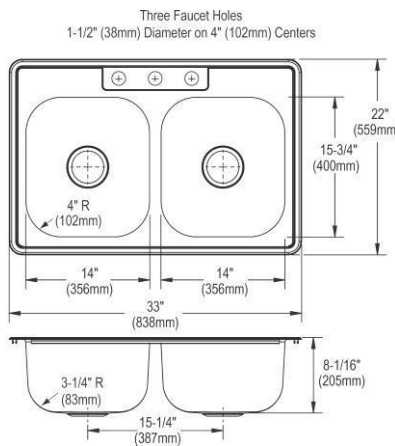

Includes: DSE233223 sink, LK5000CR faucet, one GBG1415SS bottom grid, two drains

Optional Accessories

Cutting board

- CB1516 $105.00

Rinsing basket

- LKWERBSS $196.00

Ship dims: 23-7/16" x 12-3/16" x 39-5/8"

Approx. ship weight: 31 lbs.

DSE233224DF

$477.00

Dayton Stainless Steel 33" x 22" x 8-1/16", Equal Double Bowl Drop-in Sink and Faucet Kit