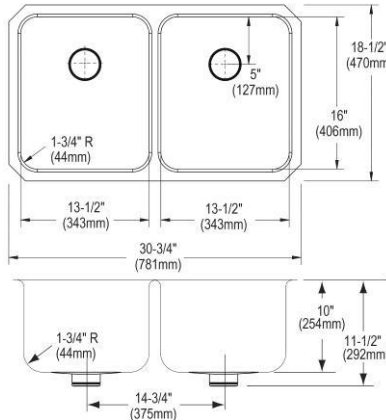

Includes: Two LKPD1 Perfect Drains and strainers.

Built in USA

Optional Accessories

Bottom grid	
LKWOBG1316SS	$155.00
Cutting board	
CB1613*	$133.00
CB1713*	$139.00
CBS1316*	$133.00
Rinsing basket	
LKWRB1316SS	$218.00
Drain	
LKPDVR18B	$46.00
LKDS99	$51.00
LKDS35	$34.70

Ship dims: 37-3/4" x 26-1/4" x 14"

Approx. ship weight: 28 lbs.

ELUH311810DBG $1,194.00