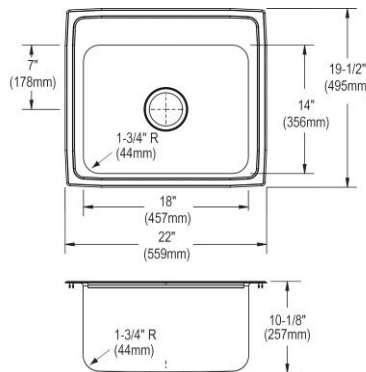

Made in USA

Optional Accessories

Cutting board

CBS1418 $167.00

Rinsing basket

LKWRB1418SS $218.00

Drain

LK99 $120.00

Ship dims: 30-11/16" x 26-1/4" x 12-1/2"

Approx. ship weight: 14 lbs.

PSR2219

$561.00