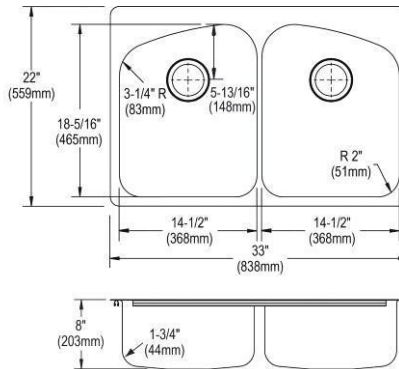

**\$434.00**

**Dayton Stainless Steel 33" x 22" x 8", Equal Double Bowl Dual Mount Sink**

- Dimensions: 33" x 22" x 8"
- 18 gauge
- Premium Highlighted Satin finish
- Available in 1, 2L, 2R, 3 faucet holes
- 3-1/2" (89mm) drain opening
- Sound deadening: Bottom only pads
- 36" minimum cabinet size
- Features: Slim Rim