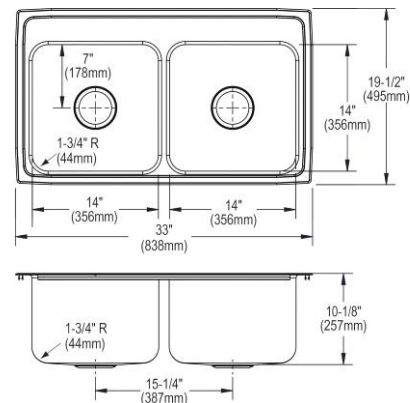

Made in USA

Optional Accessories

- **Bottom grid**
  LKWBG1414SS $146.00
- **Cutting board**
  CB1613 $133.00
- **Rinsing basket**
  LKWBR1414SS $218.00
- **Drain**
  LK99 $120.00
- **Ship dims:** 37-3/4" x 26-1/4" x 12-1/2"
- **Approx. ship weight:** 23 lbs.