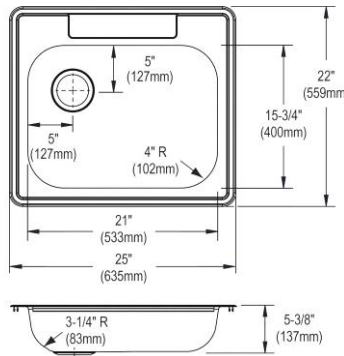

ADA Compliant
Made in USA
Optional Accessories

Cutting board

CB1516 $105.00

Drain

D1125 $22.00

Ship dims: 25" x 8-1/8" x 27"

Approx. ship weight: 10 lbs.

GE12522R

$206.00