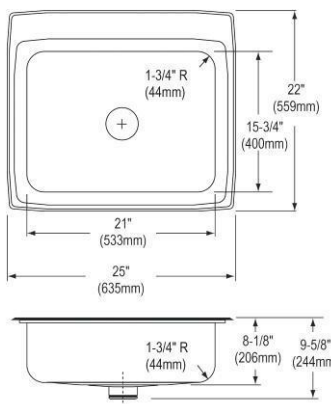

Includes: One LKPD1 Perfect Drain and strainer.

Built in USA

Optional Accessories

Bottom grid	
LKWBG2115SS	$176.00
Cutting board	
CB1516	$105.00
Drain	
LKPDVR18B	$46.00
LKDS99	$51.00
LKDS35	$34.70
Ship dims: 30-11/16" x 26-1/4" x 12-1/2"	
Approx. ship weight: 19 lbs.