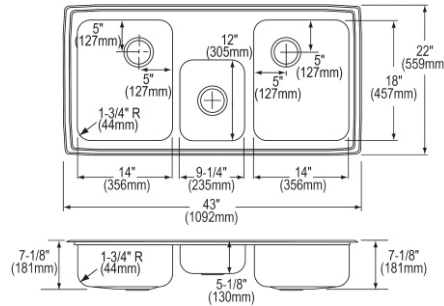

PSMR4322

$1,936.00

Elkay Celebrity Stainless Steel 43" x 22" x 7-1/8", Triple Bowl Drop-in Sink

- Dimensions: 43" x 22" x 7-1/8"
- 20 gauge
- Brushed Satin finish
- Available in 3, 4 faucet holes
- 3-1/2" (89mm) drain opening
- Sound deadening: Bottom only pads
- 48" minimum cabinet size

Made in USA

Optional Accessories

Cutting board

- CBS1418 $167.00
- CB912 $126.00

Rinsing basket

- LKWRB1418SS $218.00
- LKWRB1209SS $172.00

Drain

- LK99 $120.00

Ship dims: 48-11/16" x 26-1/4" x 10-1/2"

Approx. ship weight: 20 lbs.

CMR4322

$1,614.00

Elkay Celebrity Stainless Steel 43" x 22" x 7", Triple Bowl Drop-in Sink

- Dimensions: 43" x 22" x 7"
- 20 gauge
- Brushed Satin finish
- Available in 1, 2, 3, 4 faucet holes
- 3-1/2" (89mm) drain opening
- Sound deadening: Bottom only pads
- 48" minimum cabinet size