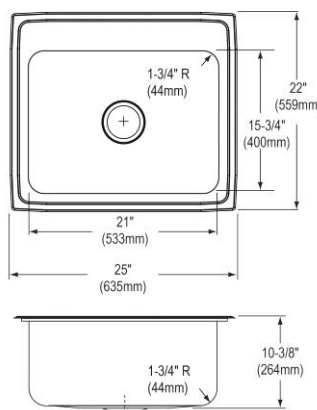

Made in USA

Optional Accessories

Bottom grid	
LKWBG2115SS	$176.00
Cutting board	
CB1516	$105.00
Drain	
LK99	$120.00

Ship dims: 30-11/16" x 26-1/4" x 12-1/2"

Approx. ship weight: 18 lbs.