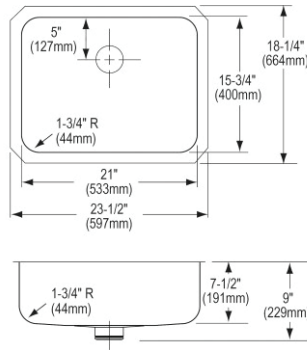

- Dimensions: 23-1/2" x 18-1/4" x 7-1/2"
- 18 gauge
- Lustrous Satin finish
- 3-3/8" (86mm) drain opening
- Sound deadening: Sides and Bottom pads
- 27" minimum cabinet size
- Features: Perfect Drain

**Includes:** One LKPD1 Perfect Drain and strainer.