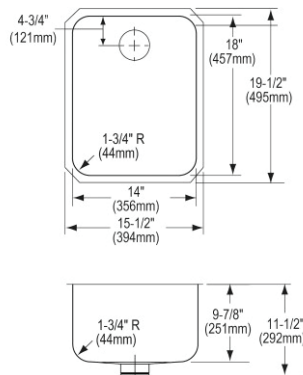

ELUH141810PD $751.00 Elkay Lustertone Classic Stainless Steel 16-1/2" x 20-1/2" x 9-7/8", Single Bowl Undermount Sink with Perfect Drain

- •Dimensions: 16-1/2" x 20-1/2" x 9-7/8"
- •18 gauge
- •Lustrous Satin finish
- •3-3/8" (86mm) drain opening
- •Sound deadening: Sides and Bottom pads
- •21" minimum cabinet size
- •Features: Perfect Drain

Includes: One LKPD1 Perfect Drain and strainer.

Built in USA

Optional Accessories

- **Bottom grid**
  LKWOBG1418SS $161.00
- **Cutting board**
  CBS1418* $167.00
- **Rinsing basket**
  LKWRB1418SS $218.00
- **Drain**
  LKPDVR18B $46.00
  LKDS99 $51.00
  LKDS35 $34.70

Ship dims: 26-1/4" x 24-1/4" x 14"
Approx. ship weight: 15 lbs.