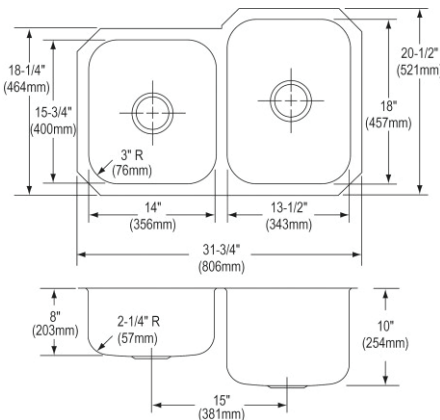

Made in USA

Optional Accessories

- **Bottom grid**
  GBG1318SS (large bowl) $61.00
  GBG1415SS (small bowl) $61.00
- **Cutting board**
  CB1516* $105.00
- **Rinsing basket**
  LKWRB1316SS $218.00
- **Drain**
  D1125 $22.00

Ship dims: 23-5/16" x 12-1/16" x 39-7/16"
Approx. ship weight: 18 lbs.