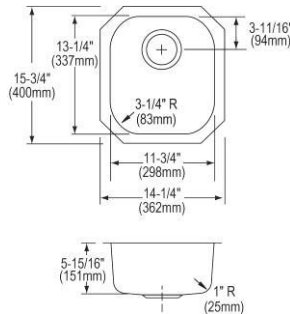

ELUH1113DBG **$630.00** **Elkay Lustertone Classic Stainless Steel, 14-1/4" x 15-3/4" x 5-15/16", Single Bowl Undermount Sink Kit**

- •Dimensions: 14-1/4" x 15-3/4" x 5-15/16"
- •18 gauge
- •Lustrous Satin finish
- •3-1/2" (89mm) drain opening
- •Sound deadening: Sides and Bottom pads
- •18" minimum cabinet size

Includes: ELUH1113 sink, LKWOBG1113SS bottom grid, LK99 drain
ADA Compliant
Built in USA

Ship dims: 23-1/2" x 19-3/4" x 8-1/2"
Approx. ship weight: 10 lbs.