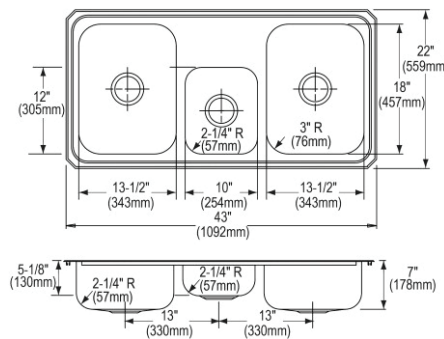

Made in USA

Optional Accessories

Cutting board

- CB912 $126.00

Drain

- LK99 $120.00

Ship dims: 48-11/16" x 26-1/4" x 10-1/2"

Approx. ship weight: 23 lbs.