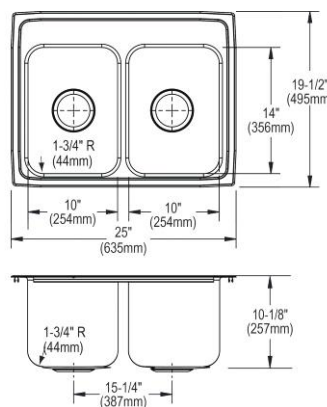

Made in USA

Optional Accessories

- **Rinsing basket**
  LKWRB1209SS $172.00
- **Drain**
  LK99 $120.00
- **Ship dims:** 30-11/16" x 26-1/4" x 12-1/2"
- **Approx. ship weight:** 23 lbs.