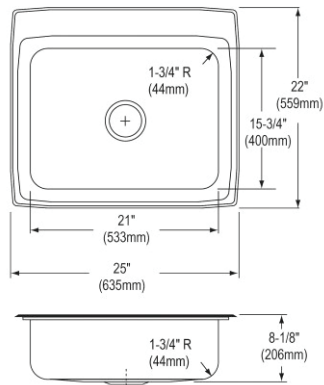

Made in USA

Models also available with ADA depths

Optional Accessories

Bottom grid

LKWBG2115SS $176.00

Cutting board

CB1516 $105.00

Drain

LK99 $120.00

Ship dims: 30-11/16" x 26-1/4" x 10-1/2"

Approx. ship weight: 15 lbs.