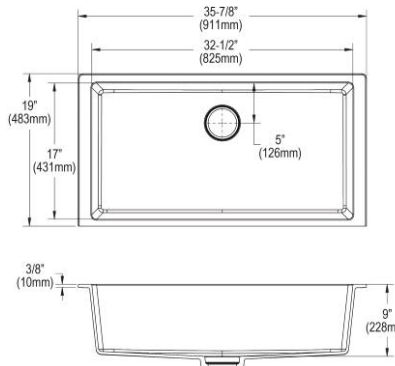

- Dimensions: 35-7/8" x 19" x 9"
- 3-5/8" (92mm) drain opening
- 36" minimum cabinet size
- Features: Perfect Drain