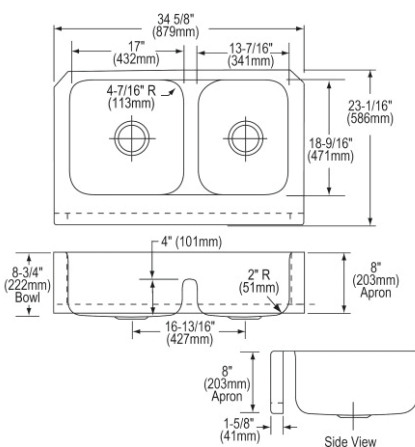

Made in USA

Optional Accessories

Bottom grid

- LKWBG1719SS (large bowl) $196.00
- LKWBG1419SS (small bowl) $167.00

Cutting board

- LKCB2918HW $309.00

Rinsing basket

- LKWERBSS $196.00

Drain

- LK99 $120.00

Ship dims: 41-3/4" x 29-3/4" x 12-1/2"

Approx. ship weight: 34 lbs.