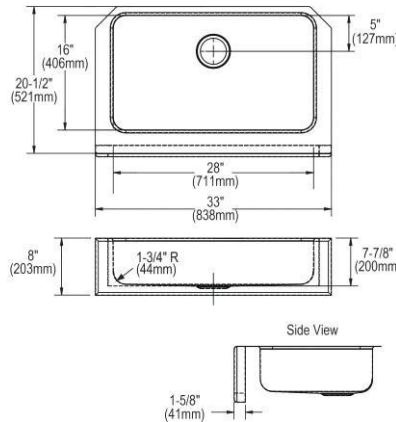

Made in USA

Optional Accessories

Bottom grid

LKWOBG2816SS $224.00

Cutting board

CB1713* $139.00

CBS1316* $133.00

Drain

LK99 $120.00

Ship dims: 37-3/4" x 26-1/4" x 10-1/2"

Approx. ship weight: 30 lbs.

ELUHF2520DBG

$1,363.00

Elkay Lustertone Classic Stainless Steel 25" x 20-1/2" x 7-7/8", Single Bowl Farmhouse Sink Kit