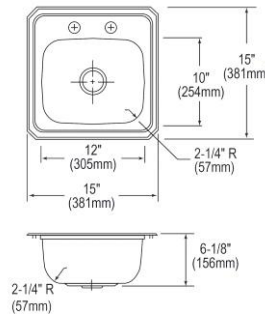

Includes: BCR15 sink, LKA2475LF faucet, LK58 drain

Built in USA

Optional Accessories

Cutting board

CB912

$126.00

Ship dims: 16-5/16" x 9-3/16" x 21-7/16"

Approx. ship weight: 6 lbs.

BCR15

$299.00

Elkay Celebrity Stainless Steel 15" x 15" x 6-1/8", Single Bowl Drop-in Bar Sink