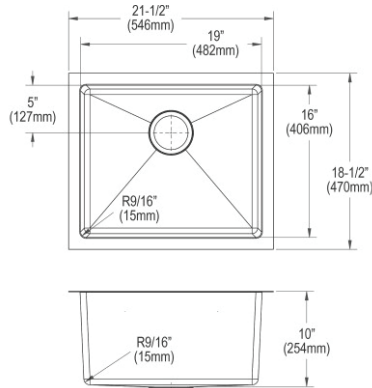

EFRU191610T

$365.00

Elkay Crosstown 16 Gauge Stainless Steel, 21-1/2" x 18-1/2" x 10" Single Bowl Undermount Sink

- Dimensions: 21-1/2" x 18-1/2" x 10"
- 16 gauge
- Polished Satin finish
- 3-1/2" (89mm) drain opening
- Sound deadening: Sound Guard
- 27" minimum cabinet size

Optional Accessories

1. **Bottom grid**
   CTXBG1815 $84.00
2. **Drain**
   LKDD $68.00
   LK35 $76.00
3. **Ship dims:** 19-15/16" x 12-13/16" x 29-7/8"
   Approx. ship weight: 28 lbs.

ELUH191610C

$1,412.00