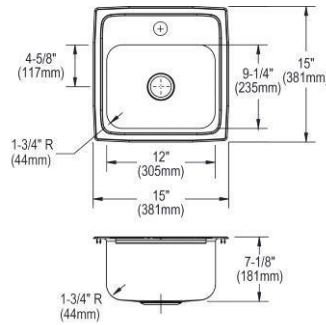

BLR150C

$1,424.00

Elkay Lustertone Classic Stainless Steel 15" x 15" x 7-1/8", Single Bowl Drop-in Bar Sink + Faucet Kit

- Dimensions: 15" x 15" x 7-1/8"
- 18 gauge
- Lustrous Satin finish
- Available in 1 faucet holes
- 2" (51mm) drain opening
- Sound deadening: Bottom only pads
- 18" minimum cabinet size

1-1/4" (38mm) Diameter Faucet Hole

Includes: BLR15 sink, LKD2223C faucet, LK36 drain

Optional Accessories

Bottom grid

LKWBG1209SS $146.00

Cutting board

CB912 $126.00

Rinsing basket

LKWRB1209SS $172.00

Ship dims: 30-11/16" x 26-1/4" x 10-1/2"

Approx. ship weight: 16 lbs.

BLR15

$715.00