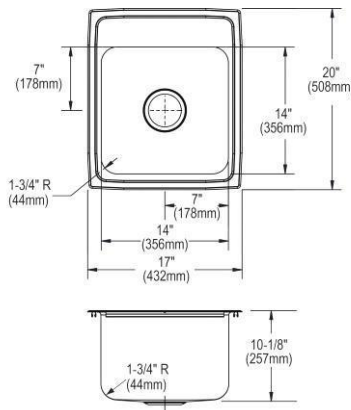

Made in USA

Optional Accessories

Bottom grid

LKWBG1414SS $146.00

Cutting board

CB1613 $133.00

Rinsing basket

LKWRB1414SS $218.00

Drain

LK99 $120.00

Ship dims: 26-1/4" x 24-1/4" x 12-1/2"

Approx. ship weight: 14 lbs.

PSR1720

$500.00

Elkay Celebrity Stainless Steel 17" x 20" x 7-1/8", Single Bowl Drop-in Sink