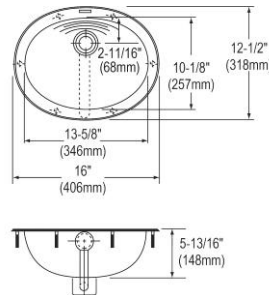

Includes: LKF293 overflow Assembly

ADA Compliant

Built in USA

Optional Accessories

Drain

LK174 $106.00

LKAD174 $120.00

Ship dims: 23-1/2" x 19-3/4" x 8-1/2"

Approx. ship weight: 7 lbs.

RLLR12

$566.00