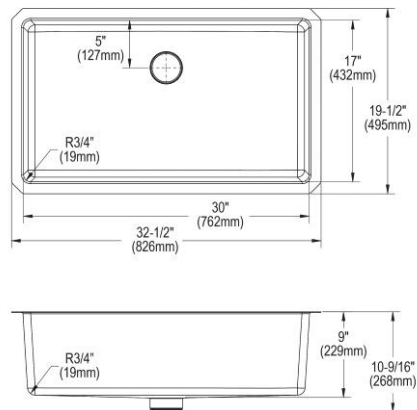

**Elkay Lustertone Iconix Stainless Steel 32-1/2" x 19-1/2" x 9", Single Bowl Undermount Sink with Perfect Drain**

- Dimensions: 32-1/2" x 19-1/2" x 9"
- 16 gauge
- Luminous Satin finish
- 3-3/8" (86mm) drain opening
- Sound deadening: Sides and Bottom pads
- 36" minimum cabinet size
- Features: Perfect Drain