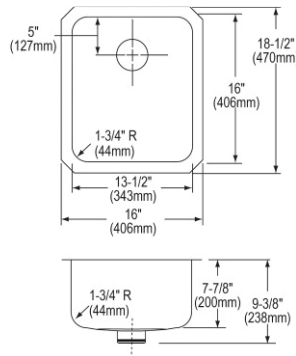

Includes: ELUH1316PD sink, one LKWOBG1316SS bottom grid, one LKPD1 Perfect Drain and strainer.

Built in USA

Optional Accessories

Cutting board

CB1613*	$133.00
CB1713*	$139.00
CBS1316*	$133.00

Rinsing basket

LKWRB1316SS	$218.00

Drain

LKPDVR18B	$46.00
LKDS99	$51.00
LKDS35	$34.70

Ship dims: 26-1/4" x 24-1/4" x 12-1/2"

Approx. ship weight: 16 lbs.