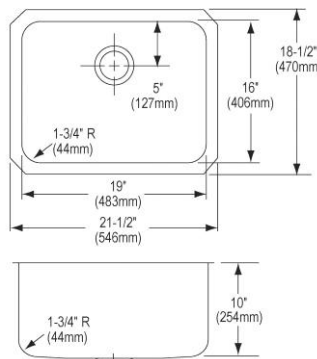

Elkay Lustertone Classic Stainless Steel 21-1/2" x 18-1/2" x 10", Single Bowl Undermount Sink Kit

- Dimensions: 21-1/2" x 18-1/2" x 10"
- 18 gauge
- Lustrous Satin finish
- 3-1/2" (89mm) drain opening
- Sound deadening: Sides and Bottom pads
- 27" minimum cabinet size

Made in USA

Optional Accessories

1. **Cutting board**
   CB1713* $139.00
   CBS1316* $133.00
2. **Rinsing basket**
   LKWRB1418SS $218.00
3. **Drain**
   LK99 $120.00
4. **Ship dims:** 26-1/4" x 24-1/4" x 12-1/2"
   Approx. ship weight: 16 lbs.

*1/2" sink reveal required for proper fit.