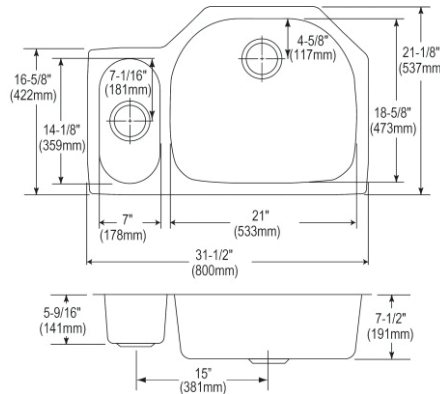

Made in USA

Optional Accessories

Bottom grid

LKWOBG2118SS (large bowl) $203.00

Cutting board

CB2213 (large bowl) $243.00

Rinsing basket

LKWRB715SS (small bowl) $159.00

Drain

LK99 $120.00

Ship dims: 37-3/4" x 26-1/4" x 10-1/2"

Approx. ship weight: 18 lbs.

ELUH3221RDBG $1,244.00

Elkay Lustertone Classic Stainless Steel, 31-1/2" x 21-1/8" x 7-1/2", Offset 70/30 Double Bowl Undermount Sink Kit