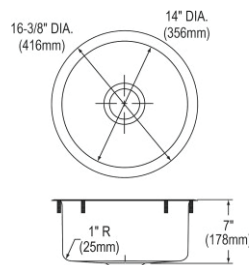

**SCF16FBSH**

**\$908.00**

**Elkay Stainless Steel 16-3/8" x 16-3/8" x 7", Single Bowl Dual Mount Bar Sink Hammered Mirror**

- Dimensions: 16-3/8" x 16-3/8" x 7"
- 18 gauge
- Hammered Mirror finish
- 3-1/2" (89mm) drain opening
- Sound deadening: Full spray sides and bottom
- 21" minimum cabinet size