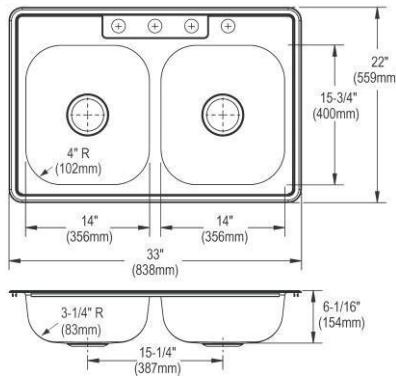

Four Faucet Holes
1-1/2" (38mm) Diameter on 4" (102mm) Centers

Includes: K233224 sink, LK2478CR faucet, two drains

ADA Compliant

Optional Accessories

Bottom grid

GBG1415SS

$61.00

Ship dims: 25" x 8-1/8" x 35"

Approx. ship weight: 17 lbs.

K23322

$146.00

Dayton Stainless Steel 33" x 22" x 6-1/16", Equal Double Bowl Drop-in Sink