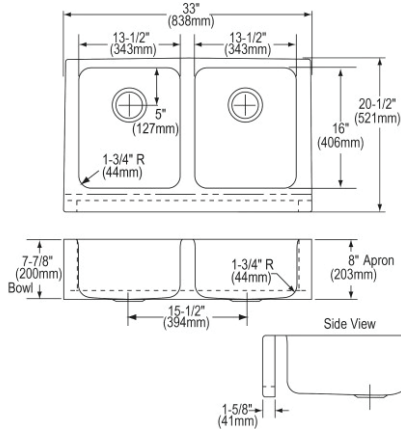

Includes: ELUHF3320 sink, one LKWOBG1316SS bottom grid, one LK99 drain

Built in USA

Optional Accessories

Cutting board

CB1613*	$133.00
CB1713*	$139.00
CBS1316*	$133.00

Rinsing basket

LKWRB1316SS	$218.00

Ship dims: 37-3/4" x 26-1/4" x 10-1/2"

Approx. ship weight: 33 lbs.

ELUHF3320 $1,558.00

Elkay Lustertone Classic Stainless Steel 33" x 20-1/2" x 7-7/8", Equal Double Bowl Farmhouse Sink