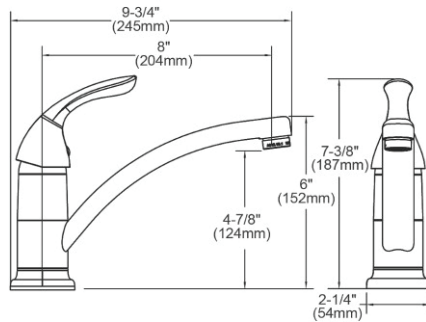

Special Note: 1.5 GPM flow regulator installed (2.2 GPM flow regulator also included with faucet)

ADA Compliant

Ship dims: 17-3/4" x 10-1/4" x 2-9/16"
Approx. ship weight: 3 lbs.