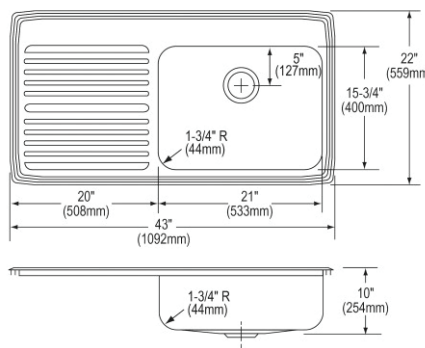

Made in USA

Optional Accessories

Bottom grid	
LKWOBG2115SS	$176.00
Cutting board	
CB1516	$105.00
Drain	
LK99	$120.00

Ship dims: 48-11/16" x 26-1/4" x 12-1/2"
Approx. ship weight: 32 lbs.