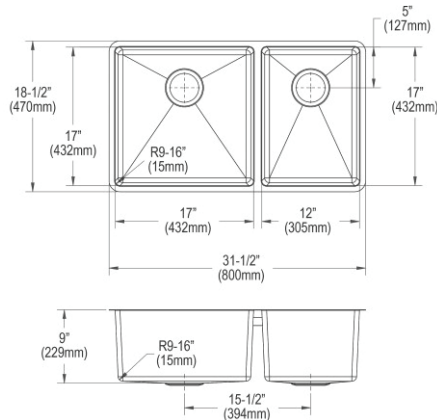

Includes: Two custom fit bottom grids, two deep strainer drains, Bar Keeper's Friend cleanser, microfiber towel, all packed in an Elkay protective cloth bag.

Optional Accessories

Cutting board

LKCBF17HW $91.00

Ship dims: 37-1/2" x 26-1/16" x 10-1/16"

Approx. ship weight: 43 lbs.

ECTRU32179LT

$646.00

Elkay Crosstown Stainless Steel 31-1/2" x 18-1/2" x 9", 40/60 Double Bowl Undermount Sink

- Dimensions: 31-1/2" x 18-1/2" x 9"
- 18 gauge
- Polished Satin finish
- 3-1/2" (89mm) drain opening
- Sound deadening: Sound Guard
- 36" minimum cabinet size