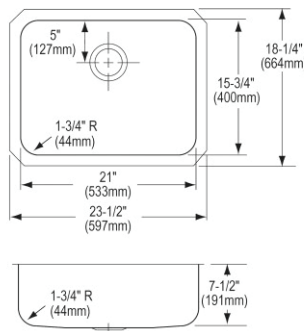

Special Note: Made with Type 316 Stainless Steel

Made in USA

Optional Accessories

Bottom grid	
LKWOBG2115SS	$176.00
Cutting board	
CB1516	$105.00
Drain	
LK335	$196.00
LK372	$190.00

Ship dims: 19-9/16" x 9-13/16" x 29-7/16"
Approx. ship weight: 15 lbs.