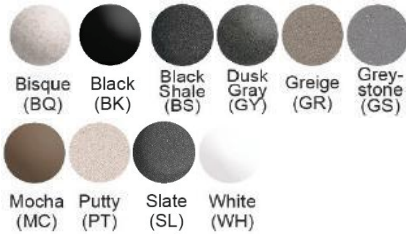

**List Price by Color / Finish:**

Black (BK)	\$656.00
Bisque (BQ)	\$656.00
Black Shale (BS)	\$722.00
Greige (GR)	\$656.00
Greystone (GS)	\$656.00
Dusk Gray (GY)	\$656.00
Mocha (MC)	\$656.00
Putty (PT)	\$656.00
Slate (SL)	\$722.00
White (WH)	\$656.00