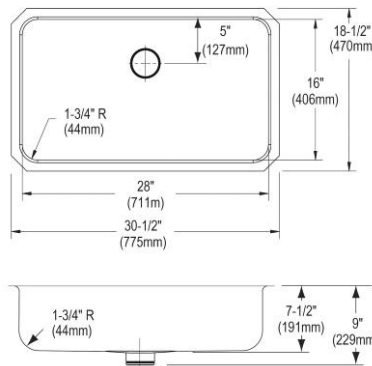

- Dimensions: 30-1/2" x 18-1/2" x 7-1/2"
- 18 gauge
- Lustrous Satin finish
- 3-3/8" (86mm) drain opening
- Sound deadening: Sides and Bottom pads
- 36" minimum cabinet size
- Features: Perfect Drain

**Includes:** ELUH2816PD sink, one LKWOBG2816SS bottom grid, one LKPD1 Perfect Drain and strainer.