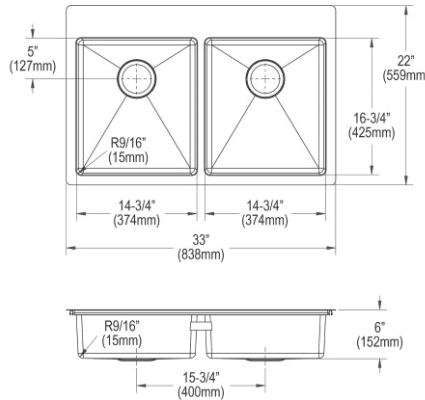

Includes: ECTSRAD33226T Sink, two CTXBG1315 Bottom Grids

Optional Accessories

1. **Drain**
2. LKDD $68.00
   - LK35 $76.00

Ship dims: 38" x 24-1/2" x 13"
Approx. ship weight: 34 lbs.

ECTSRO33229RBG $734.00

Elkay Crosstown Stainless Steel 33" x 22" x 9", 60/40 Double Bowl Dual Mount Sink Kit