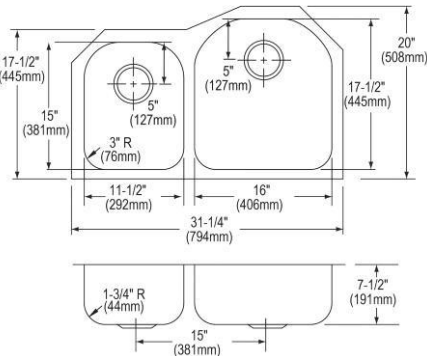

Made in USA

Optional Accessories

Bottom grid

- LKWOBG1617SS (large bowl) $196.00
- LKWOBG1115SS (small bowl) $155.00

Drain

- LK99 $120.00

Ship dims: 37-3/4" x 26-1/4" x 10-1/2"

Approx. ship weight: 21 lbs.

*1/2" sink reveal required for proper fit.