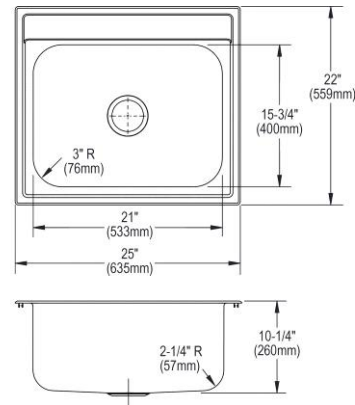

Made in USA

Optional Accessories

Bottom grid
GBG2115SS $66.00
LKWBG2115SS $176.00

Cutting board
CB1516 $105.00

Drain
D1125 $22.00

Ship dims: 23-5/16" x 12-1/16" x 31-7/16"
Approx. ship weight: 17 lbs.

GE12521

$206.00

Dayton Stainless Steel 25" x 21-1/4" x 5-3/8", Single Bowl Drop-in Sink