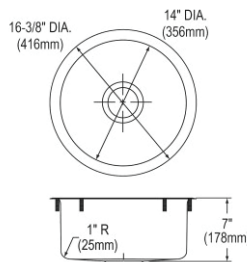

Elkay Stainless Steel 16-3/8" x 16-3/8" x 7", Single Bowl Dual Mount Bar Sink Hammered Mirror

- •Dimensions: 16-3/8" x 16-3/8" x 7"
- •18 gauge
- •Hammered Mirror finish
- •3-1/2" (89mm) drain opening
- •Sound deadening: Full spray sides and bottom
- •21" minimum cabinet size

Optional Accessories

Bottom grid

LKWRBG14SS $187.00

Drain

LK99 $120.00

Ship dims: 25-3/16" x 9-5/8" x 22-13/16"

Approx. ship weight: 14 lbs.