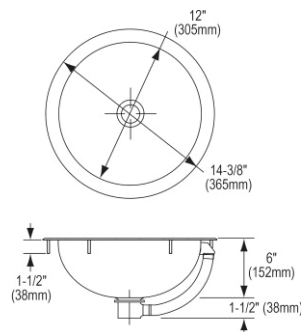

**Approx. ship weight:** 7 lbs.

**RLLR12**

**\$566.00**

**Elkay Asana Stainless Steel 14-3/8" x 14-3/8" x 6", Single Bowl Drop-in Bathroom Sink**

- Dimensions: 14-3/8" x 14-3/8" x 6"
- 18 gauge
- Lustrous Satin finish
- 1-1/2" (38mm) drain opening
- Sound deadening: Bottom only pads
- 18" minimum cabinet size