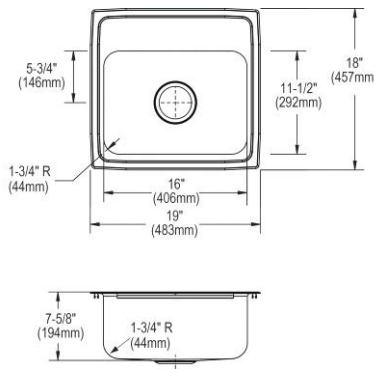

LR1918

$778.00

Elkay Lustertone Classic Stainless Steel 19" x 18" x 7-5/8", Single Bowl Drop-in Sink

- Dimensions: 19" x 18" x 7-5/8"
- 18 gauge
- Lustrous Satin finish
- Available in 1, 2, 3, MR2 faucet holes
- 3-1/2" (89mm) drain opening
- Sound deadening: Bottom only pads
- 24" minimum cabinet size

Made in USA

Models also available with ADA depths

Optional Accessories

Bottom grid

LKWBG1116SS $155.00

Drain

LK99 $120.00

Ship dims: 19-5/16" x 9-5/16" x 24-15/16"

Approx. ship weight: 10 lbs.

PSR1918

$506.00