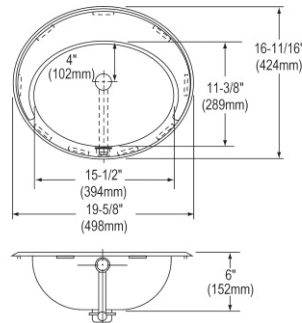

Includes: LKF293 overflow Assembly

ADA Compliant

Built in USA

Optional Accessories

Drain

LK174 $106.00

LKAD174 $120.00

Ship dims: 26-1/4" x 24-1/4" x 8-1/2"

Approx. ship weight: 12 lbs.