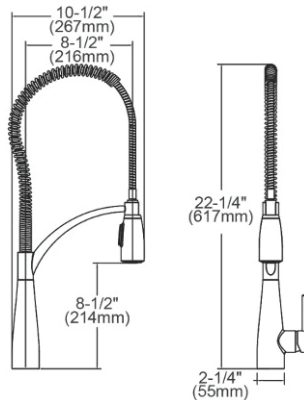

LKAV4061

**$665.00 to
$864.00**

Elkay Avado Single Hole Kitchen Faucet with Semi-Professional Spout Forward Only Lever Handle

- Material: Brass
- Flow rate: 1.5 GPM
- Faucet hole size (min): 1-3/8"
- Countertop thickness: 2-1/2"
- Spout swing rotation 360°
- Spout type: Semi-professional
- Spray functions: Aerated, Spray, Pause, Stainless Steel Coil Hand Spray Hose
- Features: Low Flow
  Solid brass waterway construction

Special Note: 1.5 GPM flow regulator installed (2.2 GPM flow regulator also included with faucet)

List Price by Color / Finish:

Chrome (CR)	$665.00
Lustrous Steel (LS)	$864.00

Optional Accessories

LK325CR - Soap / Lotion Dispenser (CR)	$75.00
LK325LS - Soap / Lotion Dispenser (LS)	$97.00
LK133CR - 3-Hole Escutcheon Plate (CR)	$28.40
LK133LS - 3-Hole Escutcheon Plate (LS)	$38.00

Ship dims: 27-9/16" x 11" x 2-3/4"
Approx. ship weight: 6 lbs.

LKAV4032

**$549.00 to
$714.00**

Elkay Avado Single Hole Bar Faucet with Pull-down Spray and Forward Only Lever Handle

- Material: Brass
- Flow rate: 1.5 GPM
- Faucet hole size (min): 1-3/8"
- Countertop thickness: 2-1/2"
- Spout swing rotation 360°
- Spout type: Pull-down Spray
- Spray functions: Aerated, Spray, Pause, Stainless Steel Coil Hand Spray Hose
- Features: Low Flow
  Solid brass waterway construction