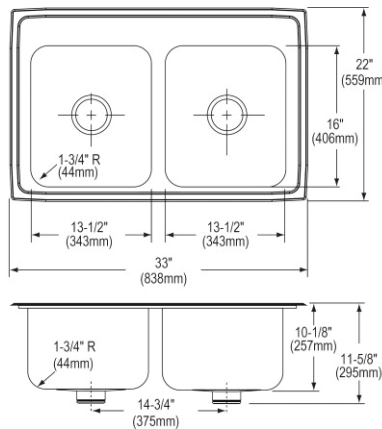

Includes: Two LKPD1 Perfect Drains and strainers.

Built in USA

Optional Accessories

Bottom grid

LKWBG1316SS $155.00

Cutting board

CB1613 $133.00

CB1713 $139.00

CBS1316 $133.00

Rinsing basket

LKWRB1316SS $218.00

Drain

LKPDVR18B $46.00

LKDS99 $51.00

LKDS35 $34.70

Ship dims: 37-3/4" x 26-1/4" x 14"

Approx. ship weight: 30 lbs.

DLR332210

$1,646.00