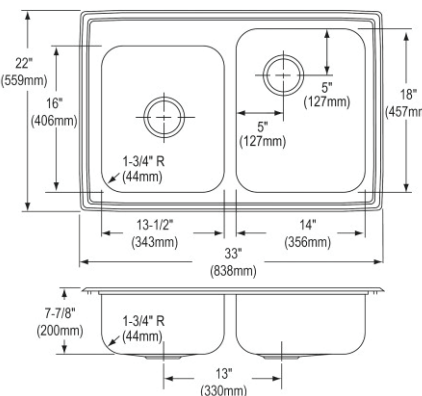

- Dimensions: 33" x 22" x 7-7/8"
- 18 gauge
- Lustrous Satin finish
- Available in 1, 2, 3, 4 faucet holes
- 3-1/2" (89mm) drain opening
- Sound deadening: Sides and Bottom pads
- 36" minimum cabinet size