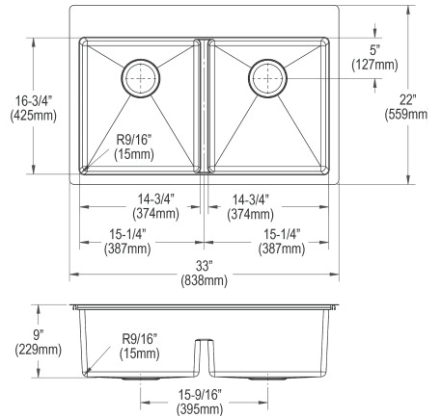

Includes: ECTSRA33229TBG Sink, CTXBG1315 Bottom Grid

Optional Accessories

Bottom grid

CTXBG1315 $84.00

Drain

LKDD $68.00

LK35 $76.00

Ship dims: 38" x 24-1/2" x 10-13/16"

Approx. ship weight: 34 lbs.

LKHSR2509RPD $1,174.00

Elkay Lustertone Classic Stainless Steel 33" x 22" x 9", 60/40 Double Bowl Dual Mount Sink with Perfect Drain