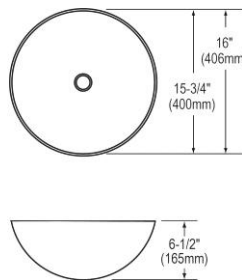

**Drain**

LK36 \$84.00

**Ship dims:** 18-3/4" x 17-1/2" x 10-1/2"

**Approx. ship weight:** 7 lbs.

**ECU15ACH**

**\$795.00**

**Elkay Asana Copper 16" x 16" x 6-1/2", Single Bowl Vessel Bathroom Sink**

- Dimensions: 16" x 16" x 6-1/2"
- 16 gauge
- Antique Hammered finish
- 1-1/2" (38mm) drain opening
- 21" minimum cabinet size