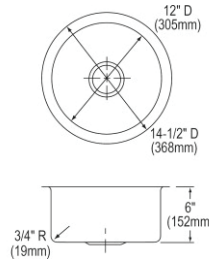

DCFU12FB

$268.00

Dayton Stainless Steel 14-3/8" x 14-3/8" x 6", Single Bowl Undermount Sink

- Dimensions: 14-3/8" x 14-3/8" x 6"
- 18 gauge
- Soft Satin finish
- 3-1/2" (89mm) drain opening
- Sound deadening: Bottom only pads
- 15" minimum cabinet size

ADA Compliant

Made in USA

Optional Accessories

Drain

D1125 $22.00

Ship dims: 18-5/16" x 7-13/16" x 20-15/16"

Approx. ship weight: 6 lbs.

DPXSR23322

$434.00