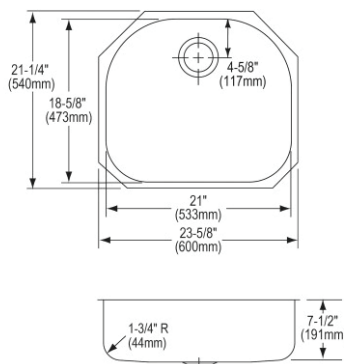

Made in USA

Optional Accessories

Bottom grid	
LKWOBG2118SS	$203.00
Cutting board	
CB2213*	$243.00
Rinsing basket	
LKWERBSS	$196.00
Drain	
LK99	$120.00

Ship dims: 30-11/16" x 26-1/4" x 10-1/2"
Approx. ship weight: 14 lbs.