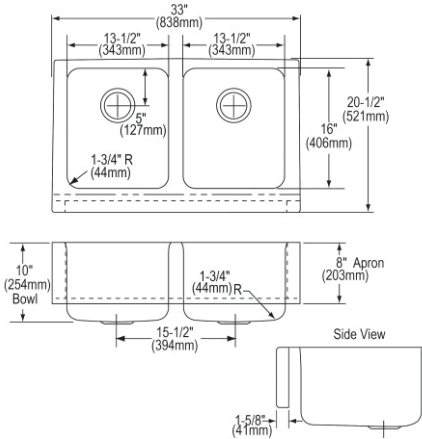

## Elkay Lustertone Classic Stainless Steel 33" x 20-1/2" x 10", Equal Double Bowl Farmhouse Sink

- Dimensions: 33" x 20-1/2" x 10"
- 18 gauge
- Lustrous Satin finish
- 3-1/2" (89mm) drain opening
- Sound deadening: Sides and Bottom pads
- 36" minimum cabinet size