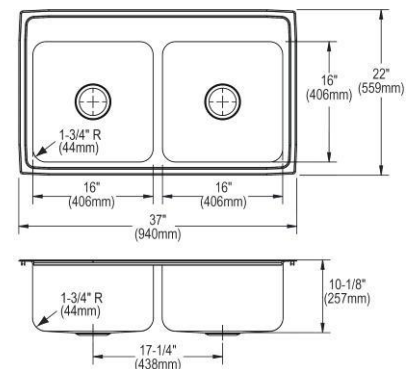

Made in USA

Optional Accessories

Cutting board	
CB1713	$139.00
CBS1316	$133.00
Rinsing basket	
LKWRB1316SS	$218.00
Drain	
LK99	$120.00

Ship dims: 44-7/8" x 26-1/4" x 14"
Approx. ship weight: 29 lbs.