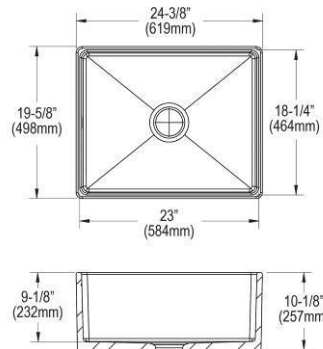

Special Note: Sink is reversible offering the option of a traditional flat front or a decorative band feature

List Price by Color / Finish:

Biscuit (Bl)	$1,394.00
White (WH)	$1,268.00

Optional Accessories

Bottom grid	
LKBG2217SS	$112.00
Drain	
LK99	$120.00

Ship Dims: 34-3/16" x 24-7/16" x 13-13/16"
Approx. Ship Weight: 78 lbs.