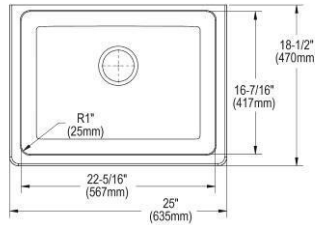

ELGU251912PD

$798.00

Elkay Quartz Classic 25" x 18-1/2" x 11-13/16", Undermount Laundry Sink with Perfect Drain