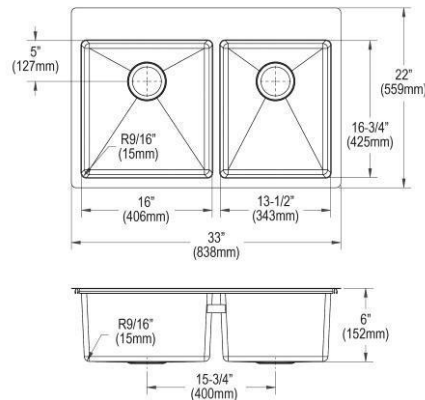

Includes: ECTSRO33229R sink, one CTOBG1515SS bottom grid

Optional Accessories

1. **Bottom grid**
2. CTXBG1216 $67.00
3. **Drain**
4. LKDD $68.00
   - LK35 $76.00

Ship dims: 38" x 24-1/2" x 10-13/16"
Approx. ship weight: 34 lbs.

ECTSR33229TBG $681.00

Elkay Crosstown Stainless Steel 33" x 22" x 9", Equal Double Bowl Dual Mount Sink Kit