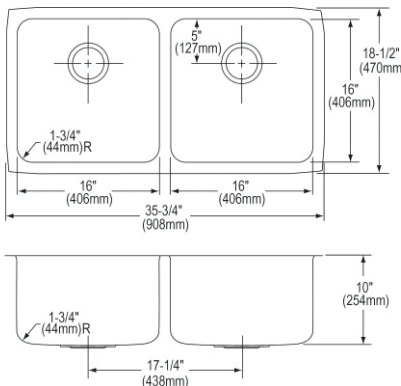

Includes: ELUH361710 sink, one LKWOBG1616SS bottom grid, one LK99 drain

Built in USA

Optional Accessories

Cutting board

CB1713* $139.00

CBS1316* $133.00

Rinsing basket

LKWRB1316SS $218.00

Ship dims: 44-7/8" x 26-1/4" x 14"

Approx. ship weight: 32 lbs.