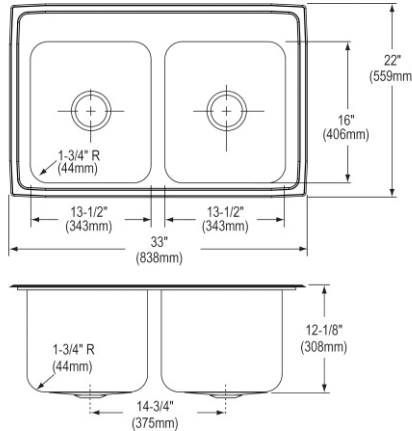

Made in USA

Optional Accessories

Bottom grid	
LKWBG1316SS	$155.00
Cutting board	
CB1613	$133.00
CB1713	$139.00
CBS1316	$133.00
Rinsing basket	
LKWRB1316SS	$218.00
Drain	
LK99	$120.00
Ship dims: 37-3/4" x 26-1/4" x 14"	
Approx. ship weight: 25 lbs.	

PSR3322

$881.00

Elkay Celebrity Stainless Steel 33" x 22" x 7-1/2", Equal Double Bowl Drop-in Sink

- Dimensions: 33" x 22" x 7-1/2"
- 20 gauge
- Brushed Satin finish
- Available in 1, 2, 3, 4 faucet holes
- 3-1/2" (89mm) drain opening
- Sound deadening: Bottom only pads
- 36" minimum cabinet size