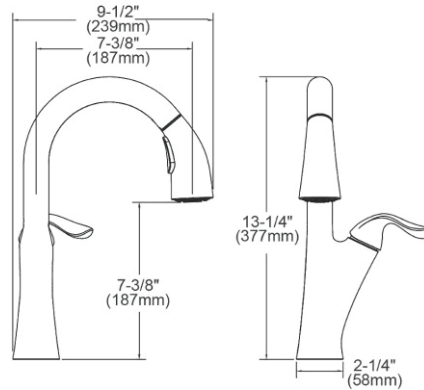

Special Note: 1.5 GPM flow regulator installed (2.2 GPM flow regulator also included with faucet)

ADA Compliant

List Price by Color / Finish:

Antique Steel (AS)	$655.00
Chrome (CR)	$468.00
Lustrous Steel (LS)	$609.00

Optional Accessories

LK320 - Soap / Lotion Dispenser	$46.00
LK131 - 3-Hole Escutcheon Plate	$34.70

Ship dims: 22-13/16" x 10-1/4" x 2-3/4"
Approx. ship weight: 6 lbs.

LKGT1041

**$611.00 to
$857.00**