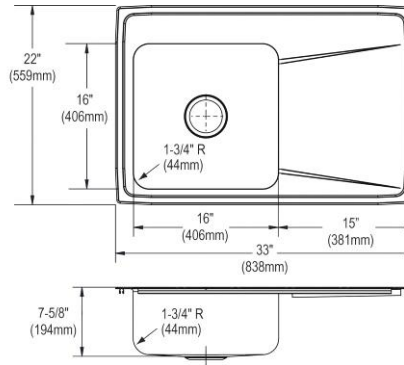

ILR3322L

$1,600.00

Elkay Lustertone Classic Stainless Steel 33" x 22" x 7-5/8", Single Bowl Drop-in Sink with Drainboard

- Dimensions: 33" x 22" x 7-5/8"
- 18 gauge
- Lustrous Satin finish
- Available in 1, 2, 3, 4, MR2 faucet holes
- 3-1/2" (89mm) drain opening
- Sound deadening: Bottom only pads
- 36" minimum cabinet size
- Features: Drainboard

Made in USA

Optional Accessories

Cutting board

CB1713	$139.00
CBS1316	$133.00

Rinsing basket

LKWRB1316SS	$218.00

Drain

LK99	$120.00

Ship dims: 37-3/4" x 26-1/4" x 10-1/2"

Approx. ship weight: 23 lbs.

ILR3322R

$1,600.00