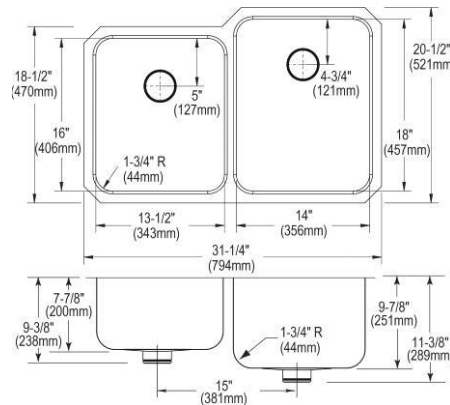

- Dimensions: 31-1/4" x 20-1/2" x 9-7/8"
- 18 gauge
- Lustrous Satin finish
- 3-3/8" (86mm) drain opening
- Sound deadening: Sides and Bottom pads
- 36" minimum cabinet size
- Features: Perfect Drain