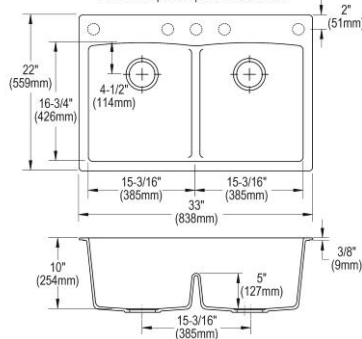

1-1/2" (38mm) Diameter Faucet Holes on 4" (102mm) Centers are Pre-Scored. Installer can punch up to 5 faucet holes.

Optional Accessories

Bottom grid	
LKOBG1415SS	$75.00
Drain	
LKQS35	$77.00
LKQD35	$89.00
LK99	$120.00

Ship Dims: 37-5/8" x 26-3/4" x 16-1/16"
Approx. Ship Weight: 60 lbs.

ELG250R

$660.00