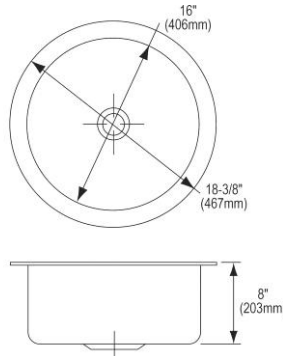

Elkay Lustertone Classic Stainless Steel 18-3/8" x 18-3/8" x 8", Single Bowl Undermount Sink Kit

- Dimensions: 18-3/8" x 18-3/8" x 8"
- 18 gauge
- Lustrous Satin finish
- 3-1/2" (89mm) drain opening
- Sound deadening: Sides and Bottom pads
- 24" minimum cabinet size

Includes: ELUH16FB sink, LKWRBG16SS

bottom grid, LK99 drain

Built in USA

Optional Accessories

Rinsing basket

LKWRBG16SS $196.00

Ship dims: 26-1/4" x 24-1/4" x 10-1/2"

Approx. ship weight: 17 lbs.

ELUH16FB

$595.00