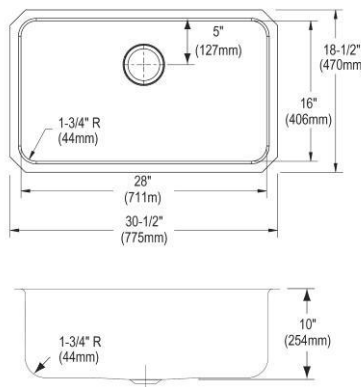

Includes: ELUH281610 sink, LK2500CR faucet

Built in USA

Optional Accessories

Bottom grid

LKWOBG2816SS $224.00

Cutting board

CB1713* $139.00

CBS1316* $133.00

Drain

LK99 $120.00

Ship dims: 37-3/4" x 26-1/4" x 14"

Approx. ship weight: 28 lbs.