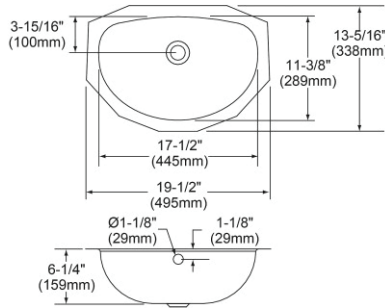

Includes: LKF293 overflow Assembly

Built in USA

Optional Accessories

Drain

- LK174 $106.00
- LKAD174 $120.00

Ship dims: 23-5/16" x 19-9/16" x 9-1/16"

Approx. ship weight: 8 lbs.

ECU1714ACH

$738.00