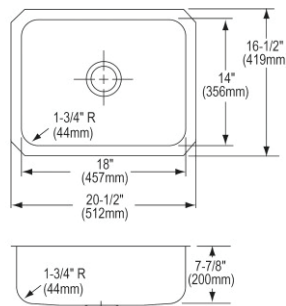

Made in USA

Optional Accessories

Cutting board

CBS1418* $167.00

Rinsing basket

LKWRB1418SS $218.00

Drain

LK99 $120.00

Ship dims: 20-13/16" x 9-5/16" x 27-15/16"

Approx. ship weight: 13 lbs.