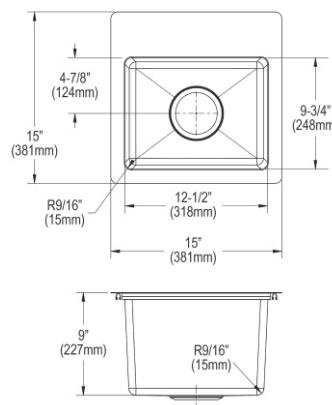

Includes: ECTSR15159T Sink, CTXBG118 Bottom Grid

Optional Accessories

1. **Drain**
     LKDD $68.00
     LK35 $76.00
2. **Ship dims:** 33" x 24-1/2" x 13"
   Approx. ship weight: 19 lbs.

*1/2" sink reveal required for proper fit.