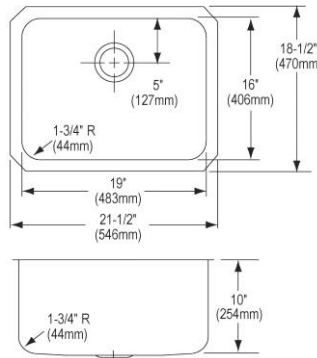

- Dimensions: 21-1/2" x 18-1/2" x 10"
- 18 gauge
- Lustrous Satin finish
- Available in 3 faucet holes
- 3-1/2" (89mm) drain opening
- Sound deadening: Sides and Bottom pads
- 27" minimum cabinet size

Includes: ELUH191610 sink, LK2500CR faucet

Built in USA

Optional Accessories

1. **Cutting board**
   CB1713* $139.00
   CBS1316* $133.00
2. **Rinsing basket**
   LKWRB1418SS $218.00
3. **Drain**
   LK99 $120.00
4. **Ship dims:** 30-11/16" x 26-1/4" x 12-1/2"
   Approx. ship weight: 23 lbs.

ELUH191610

$1,129.00