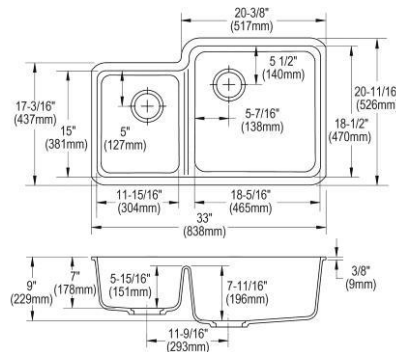

- Dimensions: 33" x 20-11/16" x 9"
- 3-1/2" (89mm) drain opening
- 36" minimum cabinet size