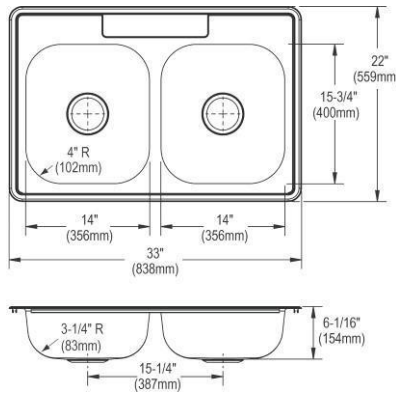

ADA Compliant

Made in USA

Also available in 10 or 50 packs

Optional Accessories

Bottom grid

GBG1415SS

$61.00

Drain

D1125

$22.00

Ship dims: 25" x 8-1/8" x 35"

Approx. ship weight: 12 lbs.

D23322

$174.00

Dayton Stainless Steel 33" x 22" x 6-9/16", Equal Double Bowl Drop-in Sink