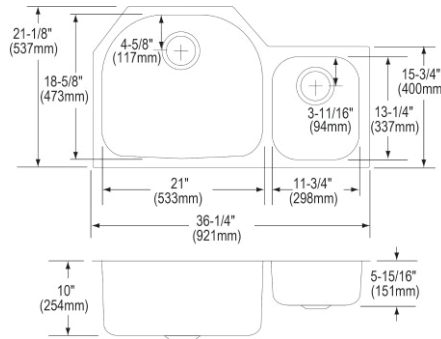

- •Dimensions: 36-1/4" x 21-1/8" x 10"
- •18 gauge
- •Lustrous Satin finish
- •3-1/2" (89mm) drain opening
- •Sound deadening: Sides and Bottom pads
- •42" minimum cabinet size

Made in USA

Optional Accessories

Bottom grid

LKWOBG2118SS (large bowl) $203.00

LKWOBG1113SS (small bowl) $146.00

Cutting board

CB2213* $243.00

Drain

LK99 $120.00

Ship dims: 44-7/8" x 26-1/4" x 14"

Approx. ship weight: 27 lbs.

ELUH361710DBG $1,843.00

Elkay Lustertone Classic Stainless Steel 35-3/4" x 18-1/2" x 10", Equal Double Bowl Undermount Sink Kit

- •Dimensions: 35-3/4" x 18-1/2" x 10"
- •18 gauge
- •Lustrous Satin finish
- •3-1/2" (89mm) drain opening
- •Sound deadening: Sides and Bottom pads
- •39" minimum cabinet size