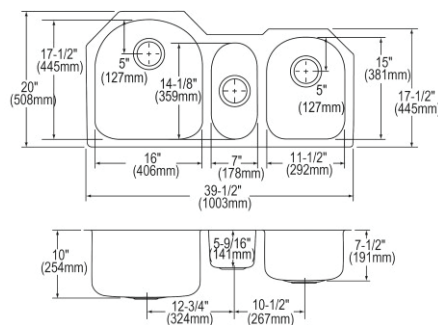

Includes: ELUH3920 sink, one LKWOBG1617SS bottom grid, one LKWOBG1115SS bottom grid, two LK99 drains

Built in USA

Optional Accessories

Cutting board

CB1713 (large bowl)	$139.00

Ship dims: 44-7/8" x 26-1/4" x 14"

Approx. ship weight: 38 lbs.