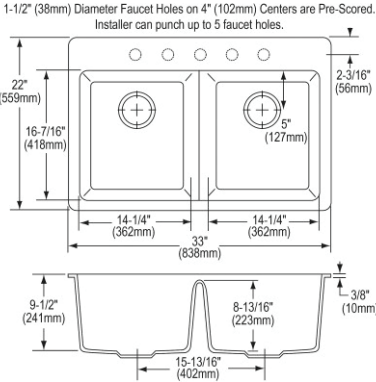

Optional Accessories

Bottom grid	
LKOBG1516SS	$143.00
Cutting board	
LKCBEG1516HW	$150.00
Rinsing basket	
LKWRB1516SS	$214.00
Drain	
LKQS35	$77.00
LKQD35	$89.00
LK99	$120.00

Ship Dims: 37-11/16" x 26-3/4" x 16-1/16"
Approx. Ship Weight: 62 lbs.