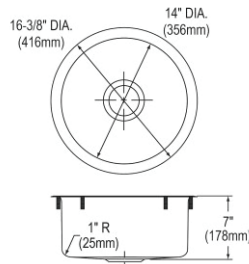

**\$759.00**

**Elkay Stainless Steel 16-3/8" x 16-3/8" x 7", Single Bowl Dual Mount Bar Sink Rugged Textured**

- Dimensions: 16-3/8" x 16-3/8" x 7"
- 18 gauge
- Rugged Satin finish
- 3-1/2" (89mm) drain opening
- Sound deadening: Full spray sides and bottom
- 21" minimum cabinet size