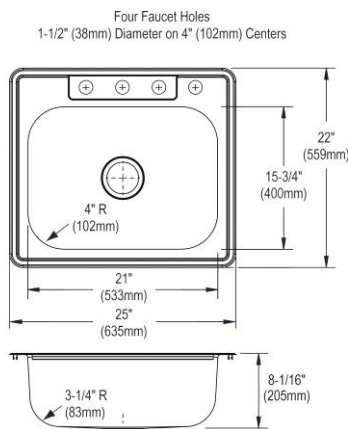

Includes: DSE125224 sink, LK1001CR faucet, drain

Optional Accessories

Bottom grid

GBG2115SS $66.00

Cutting board

CB1516 $105.00

Ship dims: 23-5/16" x 9-15/16" x 30-15/16"

Approx. ship weight: 18 lbs.