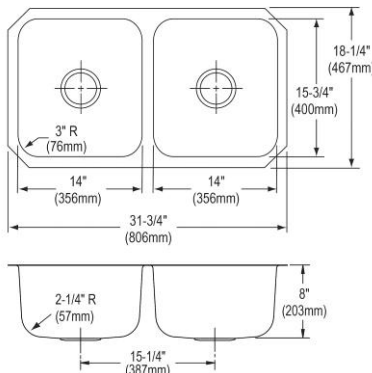

Made in USA

Optional Accessories

Bottom grid
GBG1415SS $61.00

Drain
D1125 $22.00

Ship dims: 23-5/16" x 9-13/16" x 38-15/16"
Approx. ship weight: 18 lbs.