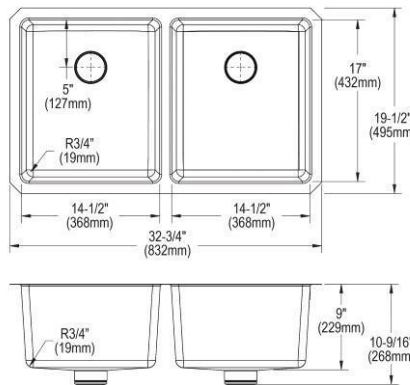

Includes: Two LKPD1 Perfect Drains and strainers.

Built in USA

Ship dims: 37-1/2" x 26-1/16" x 10-1/16"

Approx. ship weight: 28 lbs.

ECTRUD31199LDBG $768.00

Elkay Crosstown Stainless Steel 32-1/2" x 20-1/2" x 9", Offset Double Bowl Undermount Sink Kit with Water Deck