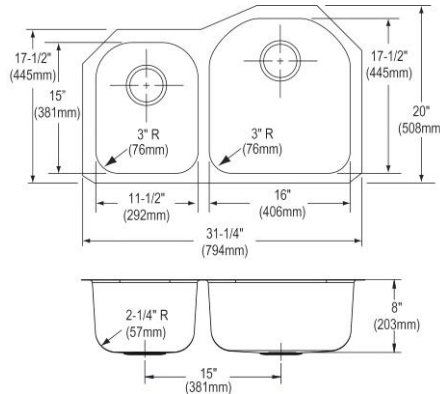

- Dimensions: 31-1/4" x 20" x 8"
- 18 gauge
- Soft Satin finish
- 3-1/2" (89mm) drain opening
- Sound deadening: Sides and Bottom pads
- 36" minimum cabinet size

Made in USA

Optional Accessories

1. **Bottom grid**
2. GOBG1617SS (large bowl) $66.00
   - GOBG1115SS (small bowl) $54.60

1. **Drain**
2. D1125 $22.00

Ship dims: 23-5/16" x 9-13/16" x 38-15/16"
Approx. ship weight: 19 lbs.

DCFU3119R

$394.00

Dayton Stainless Steel 31-1/4" x 20" x 8", Offset 60/40 Double Bowl Undermount Sink