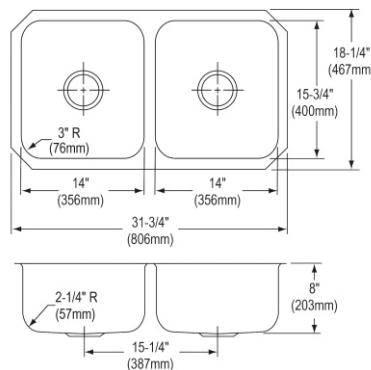

Includes: DXUH3118 sink, LK5000CR faucet, one GBG1415SS bottom grid, two drains

Optional Accessories

Cutting board

- CB1516* $105.00

Rinsing basket

- LKWRB1316SS $218.00

Ship dims: 44-7/8" x 26-1/4" x 14"

Approx. ship weight: 32 lbs.