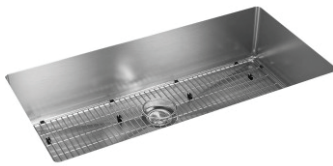

- Dimensions: 36-1/2" x 18-1/2" x 9"
- 18 gauge
- Polished Satin finish
- 3-1/2" (89mm) drain opening
- Sound deadening: Sound Guard
- 39" minimum cabinet size