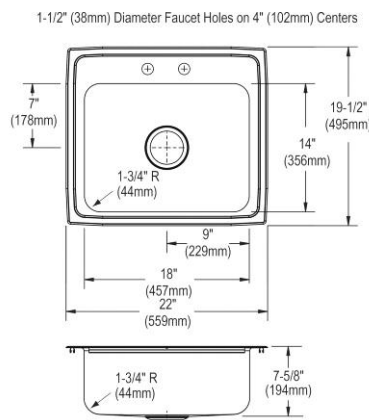

Includes: LK406GN04T4SC faucet, LK18B drain, LK500 P-trap.

Ship dims: 20-13/16" x 9-5/16" x 27-15/16"

Approx. ship weight: 23 lbs.

LR2219

$845.00

Elkay Lustertone Classic Stainless Steel 22" x 19-1/2" x 7-5/8", Single Bowl Drop-in Sink