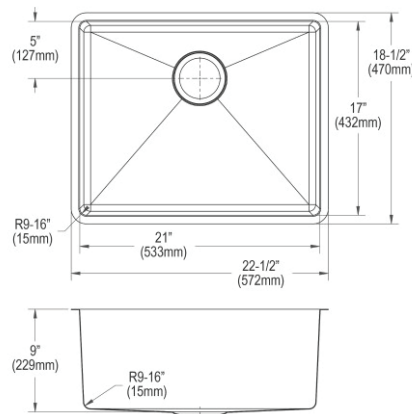

Optional Accessories

Bottom grid

CTXBG1915 $84.00

Drain

LKDD $68.00

LK35 $76.00

Ship dims: 30" x 25-9/16" x 10-13/16"

Approx. ship weight: 25 lbs.

PLAFRU191610

$1,768.00

Elkay Pursuit Stainless Steel 21-1/2" x 18-1/2" x 10", Single Bowl Undermount Laundry Sink