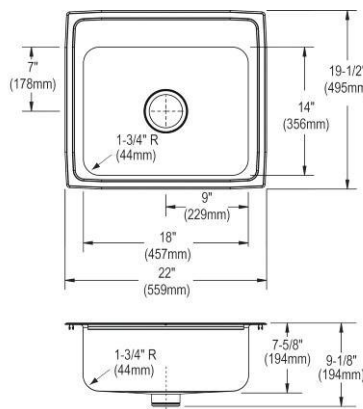

- Dimensions: 22" x 19-1/2" x 7-5/8"
- 18 gauge
- Lustrous Satin finish
- Available in 1, 2, 3, 4 faucet holes
- 3-3/8" (86mm) drain opening
- Sound deadening: Bottom only pads
- 27" minimum cabinet size
- Features: Perfect Drain