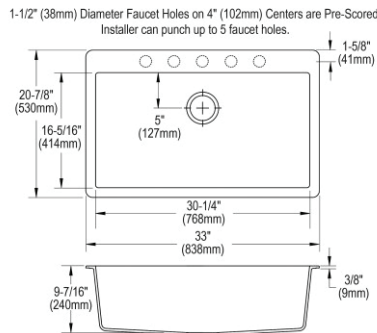

Optional Accessories

Bottom grid

LKOBG2915SS	$103.00

Drain

LKQS35	$77.00
LKQD35	$89.00
LK99	$120.00

Ship Dims: 37-5/8" x 26-3/4" x 16-1/16"

Approx. Ship Weight: 57 lbs.

ELX2522

$548.00