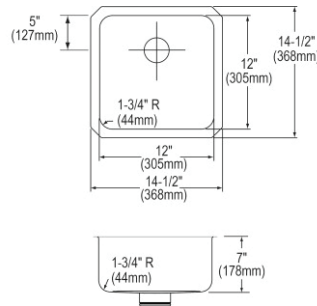

Includes: One LKPD1 Perfect Drain and strainer.

Built in USA

Optional Accessories

Cutting board	
CB912	$126.00
Rinsing basket	
LKWRB1209SS	$172.00
Drain	
LKPDVR18B	$46.00
LKDS99	$51.00
LKDS35	$34.70

Ship dims: 23-11/16" x 19-15/16" x 12-11/16"

Approx. ship weight: 13 lbs.