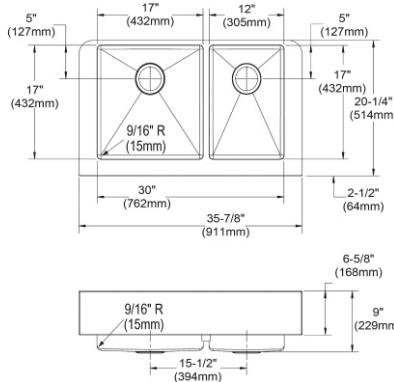

Includes: Two custom fit bottom grids, two deep strainer drains, Bar Keeper's Friend cleanser, microfiber towel, all packed in an Elkay protective cloth bag.

Ship dims: 38-3/4" x 28-3/8" x 11-1/4"
Approx. ship weight: 47 lbs.

ECTRUFA32179C

$888.00

Elkay Crosstown Stainless Steel 35-7/8" x 20-1/4" x 9", Equal Double Bowl Farmhouse Sink Kit with Aqua Divide