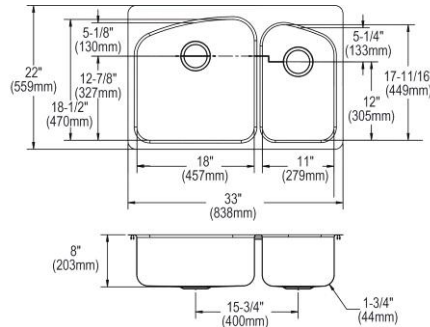

Made in USA

Optional Accessories

Bottom grid

- GOBG1819SS (large bowl) $79.00
- GOBG1118SS (small bowl) $55.70

Cutting board

- LKCB1520LTHW $160.00
- LKCB1520LUHW $160.00

Drain

- LK35 $76.00
- D1125 $22.00

Ship dims: 37-3/4" x 26-1/4" x 10-1/2"

Approx. ship weight: 23 lbs.

DSE233223DFBG

$647.00