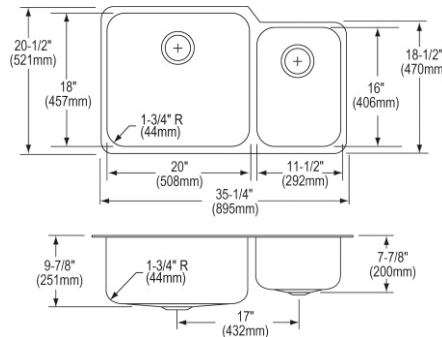

- Dimensions: 35-1/4" x 20-1/2" x 9-7/8"
- 18 gauge
- Lustrous Satin finish
- 3-1/2" (89mm) drain opening
- Sound deadening: Sides and Bottom pads
- 39" minimum cabinet size

Made in USA

Optional Accessories

Bottom grid

LKWOBG2018SS (large bowl) $210.00

LKWOBG1116SS (small bowl) $155.00

Cutting board

CBS1418* $167.00

Drain

LK99 $120.00

Ship dims: 44-7/8" x 26-1/4" x 14"

Approx. ship weight: 29 lbs.

EAQDUH3421   **$1,505.00**

Elkay Lustertone Classic Stainless Steel, 34-5/8" x 21-1/8" x 8-3/4", 40/60 Double Bowl Undermount Sink w/Aqua Divide