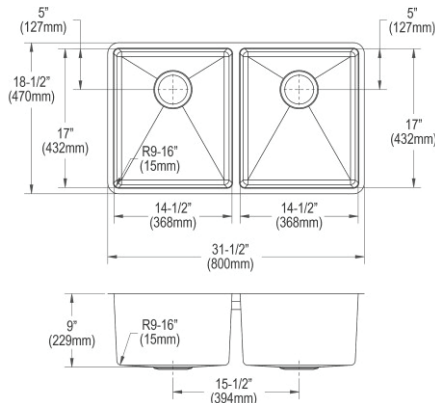

Optional Accessories

Bottom grid

CTXBG1316 $84.00

Drain

LKDD $68.00

LK35 $76.00

Ship dims: 38-9/16" x 25-3/16" x 10-13/16"

Approx. ship weight: 38 lbs.

ELUH322010PD

$1,168.00

Elkay Lustertone Classic Stainless Steel 31-1/4" x 20" x 9-7/8", Double Bowl Undermount Sink with Perfect Drain