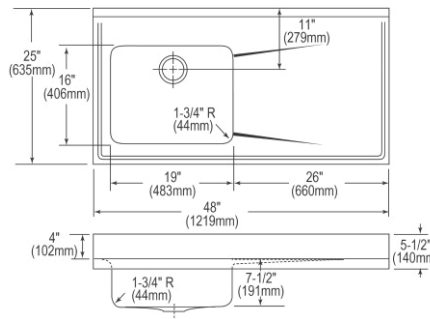

- Dimensions: 48" x 25" x 7-1/2"
- 18 gauge
- Lustrous Satin finish
- Available in 3, 4 faucet holes
- 3-1/2" (89mm) drain opening
- Sound deadening: Full spray sides and bottom
- 48" minimum cabinet size
- Features: Drainboard