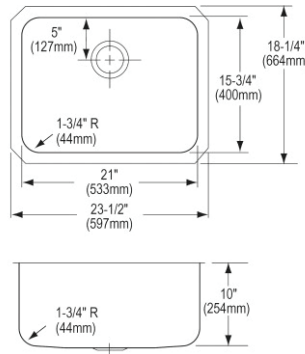

Made in USA

Optional Accessories

Bottom grid LKWOBG2115SS	$176.00
Cutting board CB1516*	$105.00
Drain LK99	$120.00

Ship dims: 30-11/16" x 26-1/4" x 14"

Approx. ship weight: 17 lbs.

ELUH211512C

$1,187.00

**Elkay Lustertone Classic Stainless Steel 23-1/2" x 18-1/4" x 12",
Single Bowl Undermount Sink and Faucet Kit**