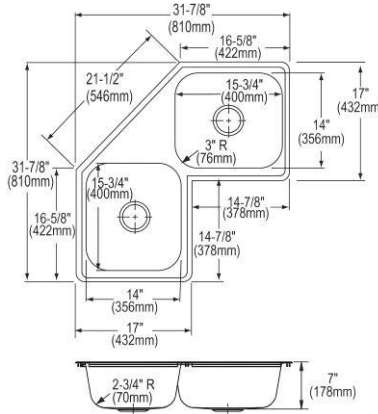

DE21732

$466.00

Dayton Stainless Steel 31-7/8" x 31-7/8" x 7", Equal Double Bowl Corner Sink

- Dimensions: 31-7/8" x 31-7/8" x 7"
- 20 gauge
- Elite Satin finish
- Available in 3, 4 faucet holes
- 3-1/2" (89mm) drain opening
- Sound deadening: Bottom only pads
- 36" minimum cabinet size

Made in USA

Optional Accessories

- **Bottom grid**
  GBG1415SS $61.00
- **Cutting board**
  CB1516 $105.00
- **Drain**
  LK35 $76.00
  D1125 $22.00

Ship dims: 28-9/16" x 10-1/16" x 48-5/16"
Approx. ship weight: 19 lbs.

D22519

$215.00

Dayton Stainless Steel 25" x 19" x 6-5/16", Equal Double Bowl Drop-in Sink