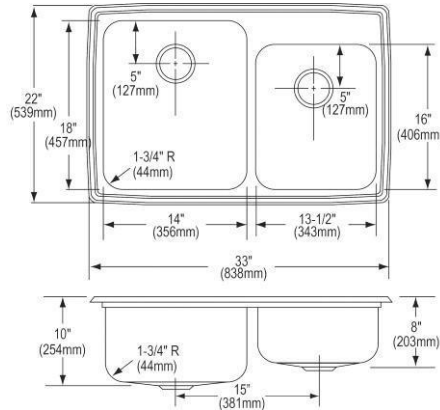

- Dimensions: 33" x 22" x 10"
- 18 gauge
- Lustrous Satin finish
- Available in 1, 2, 3, 4 faucet holes
- 3-1/2" (89mm) drain opening
- Sound deadening: Sides and Bottom pads
- 36" minimum cabinet size

Made in USA

Optional Accessories

Bottom grid

LKWOBG1418SS (large bowl)	$161.00
LKWOBG1316SS (small bowl)	$155.00

Cutting board

CBS1418	$167.00
CB1613	$133.00
CB1713	$139.00
CBS1316	$133.00

Rinsing basket

LKWRB1418SS	$218.00
LKWRB1316SS	$218.00

Drain

LK99	$120.00

Ship dims: 37-3/4" x 26-1/4" x 12-1/2"

Approx. ship weight: 25 lbs.

LKHSR2509RPD

$1,174.00

Elkay Lustertone Classic Stainless Steel 33" x 22" x 9", 60/40 Double Bowl Dual Mount Sink with Perfect Drain