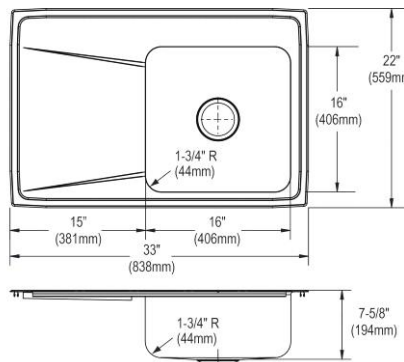

Made in USA

Optional Accessories

Cutting board

CB1713	$139.00
CBS1316	$133.00

Rinsing basket

LKWRB1316SS	$218.00

Drain

LK99	$120.00

Ship dims: 37-3/4" x 26-1/4" x 10-1/2"

Approx. ship weight: 23 lbs.

LRS3322

$1,281.00