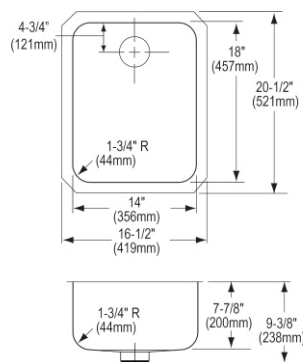

- •Dimensions: 16-1/2" x 20-1/2" x 7-7/8"
- •18 gauge
- •Lustrous Satin finish
- •3-3/8" (86mm) drain opening
- •Sound deadening: Sides and Bottom pads
- •21" minimum cabinet size
- •Features: Perfect Drain

Includes: One LKPD1 Perfect Drain and strainer.

Built in USA

Models also available with ADA depths

Optional Accessories

Bottom grid

LKWOBG1418SS $161.00

Cutting board

CBS1418* $167.00

Rinsing basket

LKWWRB1418SS $218.00

Drain

LKPDVR18B $46.00

LKDS99 $51.00

LKDS35 $34.70

Ship dims: 26-1/4" x 24-1/4" x 12-1/2"

Approx. ship weight: 17 lbs.

*1/2" sink reveal required for proper fit.