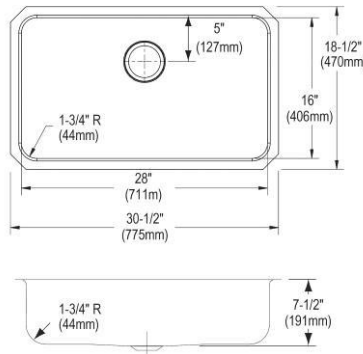

PODUH2816

$1,341.00

Elkay Pursuit Stainless Steel 30-1/2" x 18-1/2" x 7-1/2", Single Bowl Undermount Outdoor Sink

- Dimensions: 30-1/2" x 18-1/2" x 7-1/2"
- 18 gauge
- Lustrous Satin finish
- 3-1/2" (89mm) drain opening
- Sound deadening: Sides and Bottom pads
- 36" minimum cabinet size

Special Note: Made with Type 316 Stainless Steel

Made in USA

Optional Accessories

Bottom grid

LKWOBG2816SS $224.00

Cutting board

CB1713 $139.00

CBS1316 $133.00

Drain

LK335 $196.00

LK372 $190.00

Ship dims: 23-5/16" x 9-13/16" x 38-15/16"

Approx. ship weight: 19 lbs.

ELUH2816PDBG

$1,082.00