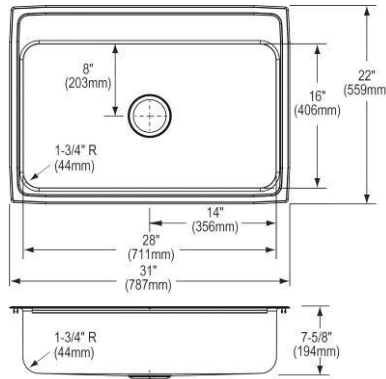

Made in USA

Models also available with ADA depths

Optional Accessories

Bottom grid

LKWBG2816SS $224.00

Cutting board

CB1713 $139.00

CBS1316 $133.00

Drain

LK99 $120.00

Ship dims: 37-3/4" x 26-1/4" x 10-1/2"

Approx. ship weight: 19 lbs.

DLR312210PD

$1,494.00

Elkay Lustertone Classic Stainless Steel 31" x 22" x 10-1/8", Single Bowl Drop-in Sink with Perfect Drain