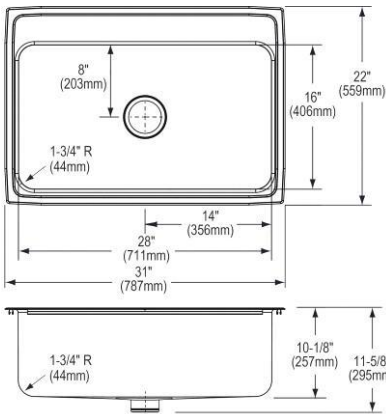

- Dimensions: 31" x 22" x 10-1/8"
- 18 gauge
- Lustrous Satin finish
- Available in 1, 2, 3, 4 faucet holes
- 3-3/8" (86mm) drain opening
- Sound deadening: Bottom only pads
- 36" minimum cabinet size
- Features: Perfect Drain