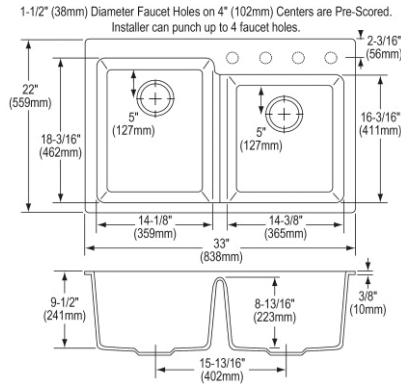

Optional Accessories

Bottom grid

LKOBG1518SS (large bowl)	$143.00
LKOBG1516SS (small bowl)	$143.00

Cutting board

LKCBEG1518HW (large bowl)	$150.00
LKCBEG1516HW (small bowl)	$150.00

Rinsing basket

LKWRB1518SS (large bowl)	$214.00
LKWRB1516SS (small bowl)	$214.00

Drain

LKQS35	$77.00
LKQD35	$89.00
LK99	$120.00

Ship Dims: 37-11/16" x 26-3/4" x 16-1/16"
Approx. Ship Weight: 60 lbs.

ELXLB3322

$737.00