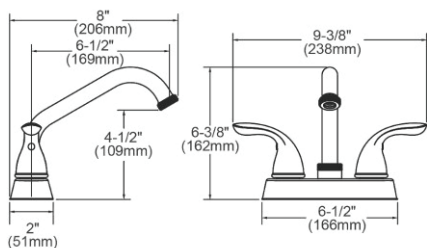

ADA Compliant

Optional Accessories

LK115 - Faucet Extension Kit $28.40

Ship dims: 12-5/8" x 9-7/16" x 2-9/16"
Approx. ship weight: 2 lbs.