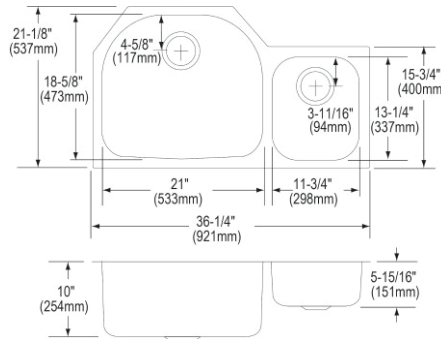

- •Dimensions: 36-1/4" x 21-1/8" x 10"
- •18 gauge
- •Lustrous Satin finish
- •3-1/2" (89mm) drain opening
- •Sound deadening: Sides and Bottom pads
- •42" minimum cabinet size

Includes: ELUH362110R sink, one LKWOBG2118SS bottom grid, one LK99 drain

Built in USA

Optional Accessories

Bottom grid

LKWOBG1113SS $146.00

Cutting board

CB2213* $243.00

Ship dims: 44-7/8" x 26-1/4" x 14"

Approx. ship weight: 31 lbs.

ELUH362110R $1,309.00