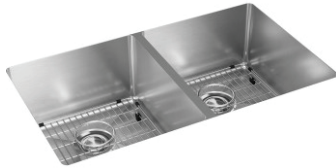

ECTRU31179TC

$743.00

Elkay Crosstown Stainless Steel 31-1/2" x 18-1/2" x 9", Equal Double Bowl Undermount Sink Kit

- Dimensions: 31-1/2" x 18-1/2" x 9"
- 18 gauge
- Polished Satin finish
- 3-1/2" (89mm) drain opening
- Sound deadening: Sound Guard
- 36" minimum cabinet size