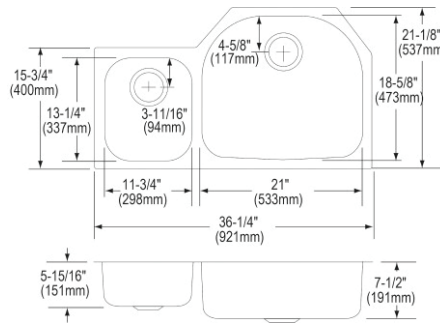

- Dimensions: 36-1/4" x 21-1/8" x 7-1/2"
- 18 gauge
- Lustrous Satin finish
- 3-1/2" (89mm) drain opening
- Sound deadening: Sides and Bottom pads
- 42" minimum cabinet size

Includes: ELUH3621L sink, one LKWOBG2118SS bottom grid, one LK99 drain

Built in USA

Optional Accessories

Bottom grid

LKWOBG1113SS $146.00

Cutting board

CB2213* $243.00

Ship dims: 44-7/8" x 26-1/4" x 10-1/2"

Approx. ship weight: 26 lbs.

ELUH3621L $1,190.00