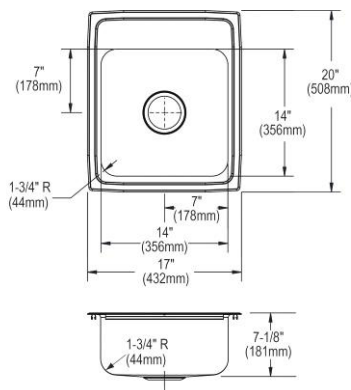

Made in USA

Optional Accessories

Bottom grid

LKWBG1414SS $146.00

Cutting board

CB1613 $133.00

Rinsing basket

LKWRB1414SS $218.00

Drain

LK99 $120.00

Ship dims: 21-5/16" x 9-5/16" x 22-15/16"

Approx. ship weight: 10 lbs.