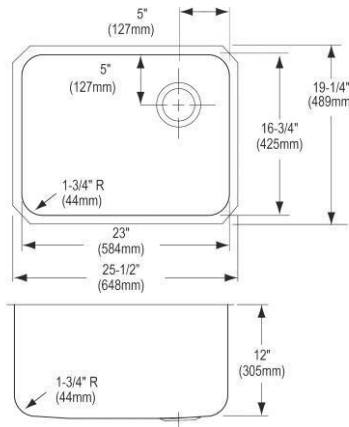

\*1/2" sink reveal required for proper fit.

**ELUH231712R**

**\$878.00**

**Elkay Lustertone Classic Stainless Steel 25-1/2" x 19-1/4" x 12", Single Bowl Undermount Sink**

- Dimensions: 25-1/2" x 19-1/4" x 12"
- 18 gauge
- Lustrous Satin finish
- 3-1/2" (89mm) drain opening
- Sound deadening: Sides and Bottom pads
- 27" minimum cabinet size