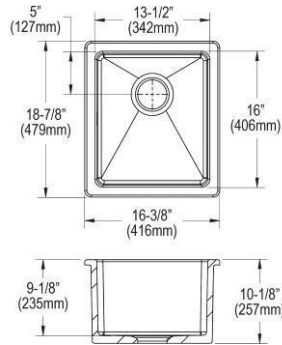

SWU1517

$882.00 to
$970.00

Elkay Fireclay 16-3/8" x 18-7/8" x 10-1/8" Single Bowl Undermount Bar Sink

List Price by Color / Finish:

Biscuit (BI)	$970.00
White (WH)	$882.00

Optional Accessories

Bottom grid	
LKOBG1315SS	$103.00
Drain	
LK99	$120.00

Ship Dims: 23-3/16" x 21-3/16" x 13-13/16"
Approx. Ship Weight: 45 lbs.

- Dimensions: 16-3/8" x 18-7/8" x 10-1/8"
- 3-1/2" (89mm) drain opening
- 18" minimum cabinet size

SWUF32189

$1,769.00
to
$1,946.00