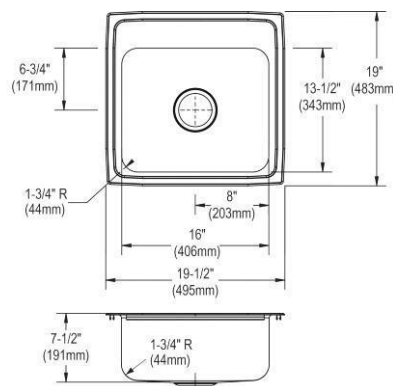

Made in USA

Models also available with ADA depths

Optional Accessories

Bottom grid

LKWBG1316SS $155.00

Cutting board

CB1613 $133.00

CB1713 $139.00

CBS1316 $133.00

Rinsing basket

LKWRB1316SS $218.00

Drain

LK99 $120.00

Ship dims: 20-13/16" x 9-5/16" x 27-15/16"

Approx. ship weight: 13 lbs.