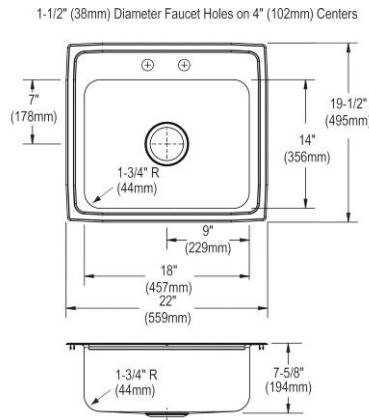

Includes: LK406GN04T4C faucet, LK18B drain, LK500 P-trap.

Built in USA

Models also available with ADA depths

Ship dims: 20-13/16" x 9-5/16" x 27-15/16"

Approx. ship weight: 22 lbs.

LR2219SC

$1,271.00

Elkay Lustertone Classic Stainless Steel 22" x 19-1/2" x 7-5/8", Single Bowl Drop-in Sink + Faucet Kit