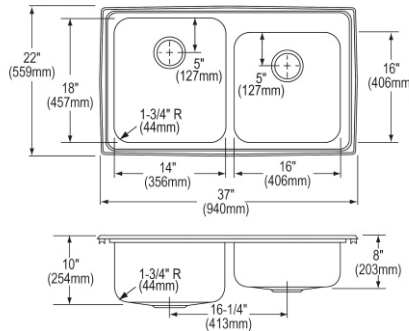

Made in USA

Optional Accessories

Bottom grid	
LKWOBG1418SS (small bowl)	$161.00
LKWOBG1616SS (large bowl)	$187.00
Cutting board	
CBS1418	$167.00
CB1713	$139.00
CBS1316	$133.00
Rinsing basket	
LKWRB1418SS	$218.00
LKWRB1316SS	$218.00
Drain	
LK99	$120.00

Ship dims: 44-7/8" x 26-1/4" x 14"
Approx. ship weight: 28 lbs.

LR3722

$1,516.00