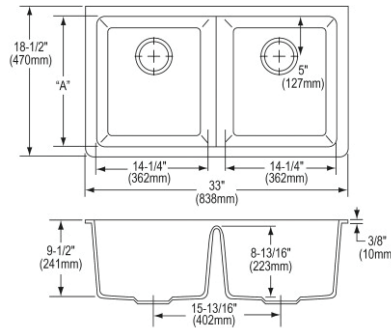

- Dimensions: 33" x 18-1/2" x 9-1/2"
- 3-5/8" (92mm) drain opening
- 36" minimum cabinet size