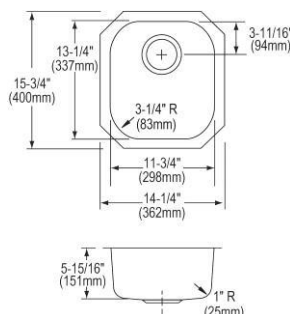

ELUH1113 **$458.00** **Elkay Lustertone Classic Stainless Steel, 14-1/4" x 15-3/4" x 5-15/16", Single Bowl Undermount Sink**

- •Dimensions: 14-1/4" x 15-3/4" x 5-15/16"
- •18 gauge
- •Lustrous Satin finish
- •3-1/2" (89mm) drain opening
- •Sound deadening: Sides and Bottom pads
- •18" minimum cabinet size

ADA Compliant
Made in USA
Optional Accessories

Bottom grid
LKWOBG1113SS $146.00

Drain
LK99 $120.00
LKAD35 $110.00

Ship dims: 23-1/2" x 19-3/4" x 8-1/2"
Approx. ship weight: 8 lbs.