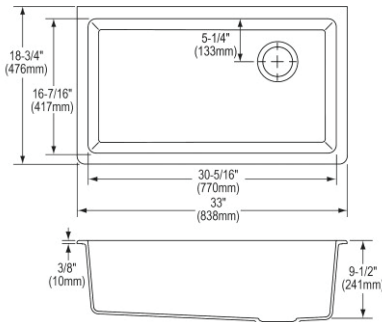

Elkay Quartz Classic 33" x 18-3/4" x 9-1/2", Single Bowl Undermount Sink