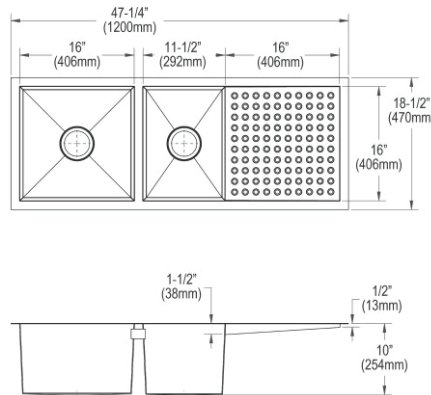

Optional Accessories

Bottom grid

CTXBG1414 $84.00

CTXBG1014 $67.00

Drain

LKDD $68.00

LK35 $76.00

Ship dims: 21-15/16" x 12-13/16" x 46-3/8"

Approx. ship weight: 47 lbs.

ELUH4221LDBG

$2,150.00

Elkay Lustertone Classic Stainless Steel, 41-1/2" x 20-1/2" x 9-1/2", 40/60 Double Bowl Undermount Sink Kit