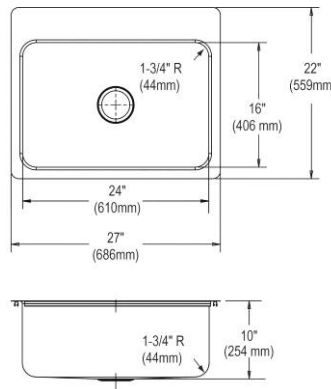

**DLSR272210**

**\$1,259.00**

**Elkay Lustertone Classic Stainless Steel 27" x 22" x 10", Single Bowl Dual Mount Sink**

- Dimensions: 27" x 22" x 10"
- 18 gauge
- Lustrous Satin finish
- Available in 1, 2, 3, 4, MR2 faucet holes
- 3-1/2" (89mm) drain opening
- Sound deadening: Sides and Bottom pads
- 30" minimum cabinet size
- Features: Slim Rim