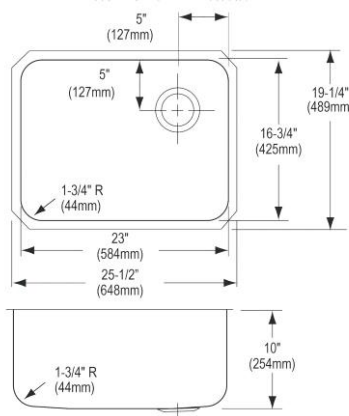

Made in USA

Optional Accessories

Bottom grid	
LKWOBG2317RSS	$190.00
Cutting board	
LKCB2317HW*	$155.00
Drain	
LK99	$120.00

Ship dims: 30-11/16" x 26-1/4" x 12-1/2"

Approx. ship weight: 23 lbs.

ELUH231710

$796.00

**Elkay Lustertone Classic Stainless Steel 25-1/2" x 19-1/4" x 10",
Single Bowl Undermount Sink**