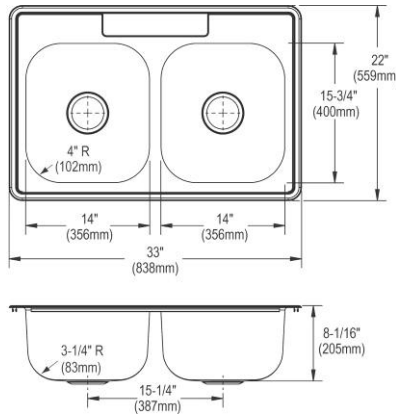

Made in USA

Also available in 10 or 40 packs

Optional Accessories

Bottom grid
GBG1415SS $61.00

Drain
D1125 $22.00

Ship dims: 25" x 9-1/8" x 35"

Approx. ship weight: 14 lbs.

DXR250R

$500.00

Dayton Stainless Steel 33" x 22" x 8-3/16", Offset Double Bowl Drop-in Sink