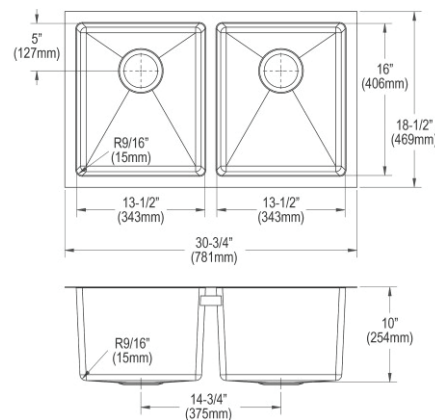

Includes: Two custom fit bottom grids, two deep strainer drains, Bar Keeper's Friend cleanser, microfiber towel, all packed in an Elkay protective cloth bag.

Optional Accessories

Cutting board	
LKCBF1316HW	$150.00

Ship dims: 37-1/2" x 26-1/16" x 12-1/16"
Approx. ship weight: 47 lbs.

EFRU311810T

$757.00

Elkay Crosstown 16 Gauge Stainless Steel, 30-3/4" x 18-1/2" x 10" Equal Double Bowl Undermount Sink