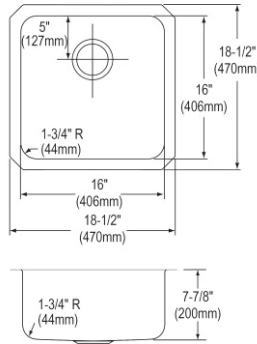

ELUH1616

$609.00

Elkay Lustertone Classic Stainless Steel 18-1/2" x 18-1/2" x 7-7/8", Single Bowl Undermount Sink

- Dimensions: 18-1/2" x 18-1/2" x 7-7/8"
- 18 gauge
- Lustrous Satin finish
- 3-1/2" (89mm) drain opening
- Sound deadening: Sides and Bottom pads
- 24" minimum cabinet size

Made in USA

Models also available with ADA depths

Optional Accessories

Bottom grid

LKWOBG1616SS $187.00

Cutting board

CB1713* $139.00

CBS1316* $133.00

Rinsing basket

LKWRB1316SS $218.00

Drain

LK99 $120.00

Ship dims: 26-1/4" x 24-1/4" x 10-1/2"

Approx. ship weight: 12 lbs.

ELUH16FBDBG

$801.00