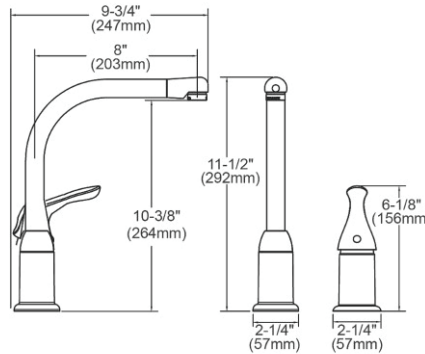

Special Note: 1.5 GPM flow regulator installed (2.2 GPM flow regulator also included with faucet)

ADA Compliant

Ship dims: 16-9/16" x 10-7/16" x 2-9/16"

Approx. ship weight: 4 lbs.

LK3001CR

$284.00