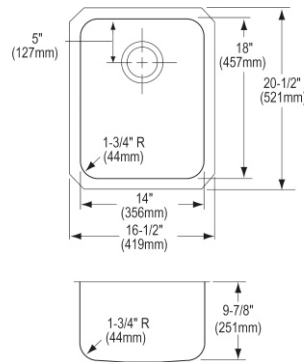

Made in USA

Optional Accessories

Bottom grid
LKWOBG1418SS $161.00

Cutting board
CBS1418* $167.00

Rinsing basket
LKWRB1418SS $218.00

Drain
LK99 $120.00

Ship dims: 26-1/4" x 24-1/4" x 12-1/2"
Approx. ship weight: 17 lbs.

SCF16FBSH

$908.00