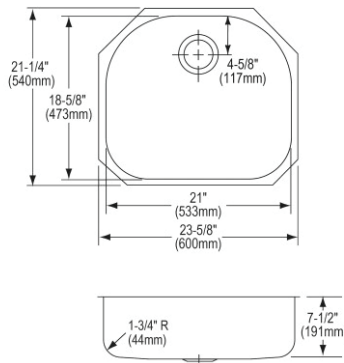

Includes: ELUH2118 sink, LKWOBG2118SS bottom grid, LK99 drain

Built in USA

Optional Accessories

Cutting board	
CB2213*	$243.00
Rinsing basket	
LKWERBSS	$196.00

Ship dims: 30-11/16" x 26-1/4" x 10-1/2"
Approx. ship weight: 19 lbs.