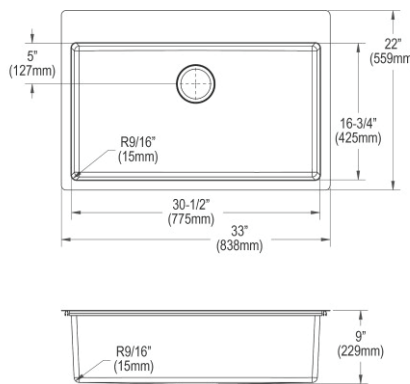

Includes: ECTSRS33229T Sink, CTXBG2915

Bottom Grid

Optional Accessories

Drain
LKDD $68.00
LK35 $76.00

Ship dims: 38" x 24-1/2" x 10-13/16"

Approx. ship weight: 34 lbs.