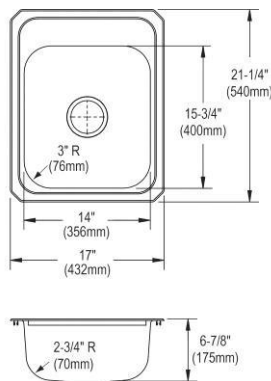

Made in USA

Optional Accessories

Bottom grid

LKWBG1415SS $155.00

Rinsing basket

LKWERBSS $196.00

Drain

LK99 $120.00

Ship dims: 23-5/16" x 9-13/16" x 23-3/16"

Approx. ship weight: 10 lbs.