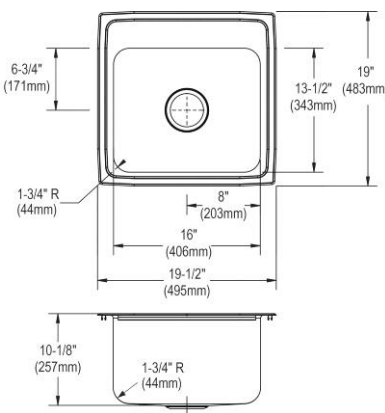

Made in USA

Optional Accessories

Bottom grid

LKWBG1316SS $155.00

Cutting board

CB1613 $133.00

CB1713 $139.00

CBS1316 $133.00

Rinsing basket

LKWRB1316SS $218.00

Drain

LK99 $120.00

Ship dims: 26-1/4" x 24-1/4" x 12-1/2"

Approx. ship weight: 14 lbs.

PLA191910 $1,395.00

Elkay Pursuit Stainless Steel 19-1/2" x 19" x 10-3/16", Single Bowl Drop-in Laundry Sink