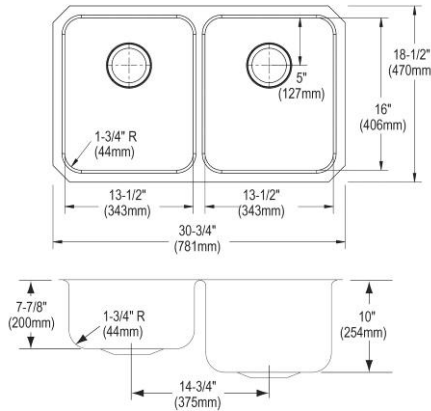

ELUH311810LDBG $1,170.00

**Elkay Lustertone Classic Stainless Steel 30-3/4" x 18-1/2" x 10",
Equal Double Bowl Undermount Sink Kit**

- Dimensions: 30-3/4" x 18-1/2" x 10"
- 18 gauge
- Lustrous Satin finish
- 3-1/2" (89mm) drain opening
- Sound deadening: Sides and Bottom pads
- 36" minimum cabinet size

Includes: ELUH311810L sink, one LKWOBG1316SS bottom grid, one LK99 drain

Built in USA

Optional Accessories

Cutting board

CB1613*	$133.00
CB1713*	$139.00
CBS1316*	$133.00

Rinsing basket

LKWRB1316SS	$218.00

Ship dims: 37-3/4" x 26-1/4" x 12-1/2"

Approx. ship weight: 27 lbs.

ELUH311810L $990.00

**Elkay Lustertone Classic Stainless Steel 30-3/4" x 18-1/2" x 10",
Equal Double Bowl Undermount Sink**