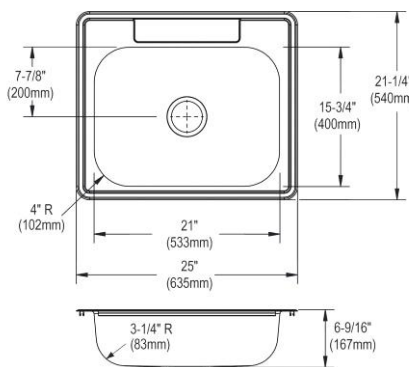

ADA Compliant
Made in USA
Models also available with ADA depths

1. **Optional Accessories**
2. **Bottom grid**
     GBG2115SS $66.00
   - **Cutting board**
     CB1516 $105.00
   - **Drain**
     D1125 $22.00
3. **Ship dims:** 25" x 8-1/8" x 27"
   Approx. ship weight: 10 lbs.