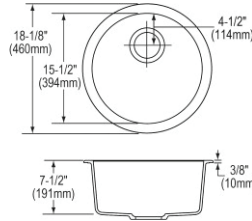

ELG16FB

$454.00

Elkay Quartz Classic 18-1/8" x 18-1/8" x 7-1/2", Single Bowl Dual Mount Bar Sink