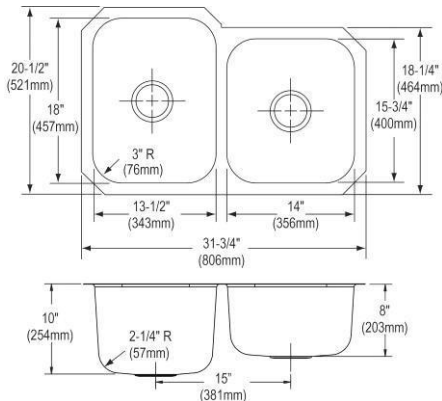

Made in USA

Optional Accessories

Bottom grid

- GBG1318SS (large bowl) $61.00
- GBG1415SS (small bowl) $61.00

Drain

- D1125 $22.00

Ship dims: 23-5/16" x 12-1/16" x 39-7/16"

Approx. ship weight: 20 lbs.

DXUH3118DFBG

$725.00

Dayton Stainless Steel 31-3/4" x 18-1/4" x 8", Equal Double Bowl Undermount Sink and Faucet Kit

- Dimensions: 31-3/4" x 18-1/4" x 8"
- 18 gauge
- Radiant Satin finish
- 3-1/2" (89mm) drain opening
- Sound deadening: Bottom only pads
- 36" minimum cabinet size