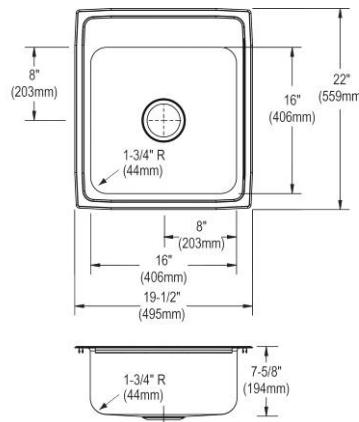

Made in USA

Models also available with ADA depths

Optional Accessories

1. **Cutting board**
     CB1713 $139.00
     CBS1316 $133.00
   - **Rinsing basket**
     LKWRB1316SS $218.00
   - **Drain**
     LK99 $120.00
2. **Ship dims:** 30-11/16" x 26-1/4" x 10-1/2"
   Approx. ship weight: 14 lbs.

DLR202210

$1,031.00

Elkay Lustertone Classic Stainless Steel 19-1/2" x 22" x 10-1/8", Single Bowl Drop-in Sink