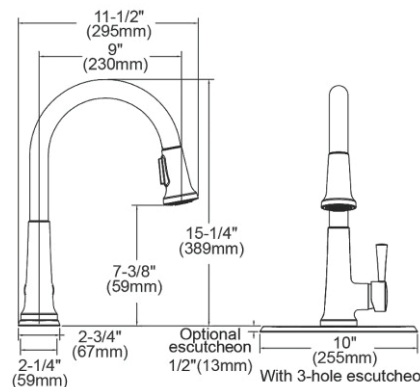

Special Note: 1.5 GPM flow regulator installed (2.2 GPM flow regulator also included with faucet)

ADA Compliant

List Price by Color / Finish:

Chrome (CR)	$370.00
Lustrous Steel (LS)	$481.00

Optional Accessories

LK320CR - Soap / Lotion Dispenser (CR)	$46.00
LK320LS - Soap / Lotion Dispenser (LS)	$60.00

Ship dims: 25-13/16" x 11" x 3-1/8"

Approx. ship weight: 6 lbs.