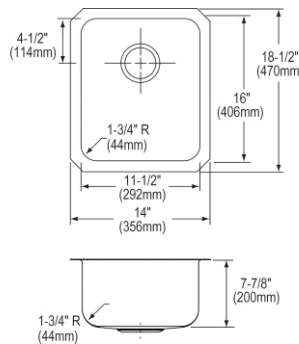

Elkay Lustertone Classic Stainless Steel 14" x 18-1/2" x 7-7/8", Single Bowl Undermount Sink Kit

- •Dimensions: 14" x 18-1/2" x 7-7/8"
- •18 gauge
- •Lustrous Satin finish
- •3-1/2" (89mm) drain opening
- •Sound deadening: Sides and Bottom pads
- •18" minimum cabinet size

Includes: ELUH1116 sink, LKWOBG1116SS bottom grid, LK99 drain

Built in USA

Ship dims: 19-5/16" x 9-5/16" x 24-15/16"

Approx. ship weight: 14 lbs.

ELUH1116

$435.00

Elkay Lustertone Classic Stainless Steel 14" x 18-1/2" x 7-7/8", Single Bowl Undermount Sink