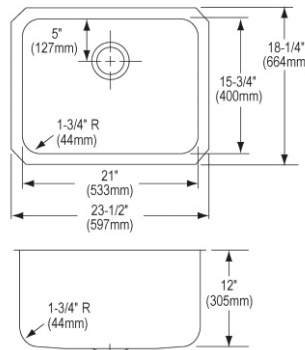

Includes: ELUH211512 sink, LK2500CR faucet

Built in USA

Optional Accessories

Bottom grid LKWOBG2115SS	$176.00
Cutting board CB1516*	$105.00
Drain LK99	$120.00

Ship dims: 37-3/4" x 26-1/4" x 14"

Approx. ship weight: 26 lbs.

ELUH211512

$891.00