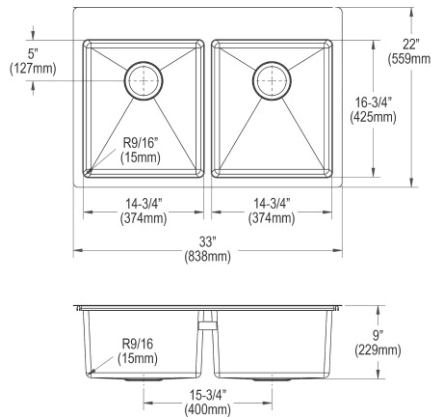

Includes: ECTSR33229TBG Sink, two CTXBG1315 Bottom Grids
Optional Accessories
Drain
LKDD $68.00
LK35 $76.00
Ship dims: 38" x 24-1/2" x 13"
Approx. ship weight: 34 lbs.

ECTSRAD33226TBG $839.00

Elkay Crosstown Stainless Steel 33" x 22" x 6", Equal Double Bowl Dual Mount ADA Sink Kit