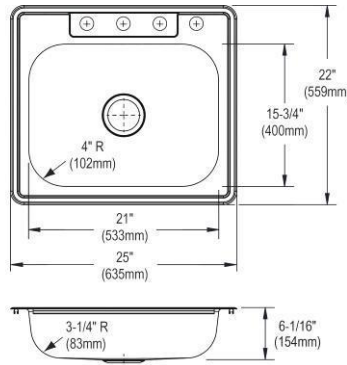

Includes: K125224 sink, LK2478CR faucet, drain

ADA Compliant

Optional Accessories

Cutting board

CB1516

$105.00

Ship dims: 25" x 8-1/8" x 27"

Approx. ship weight: 14 lbs.

K12522

$124.00