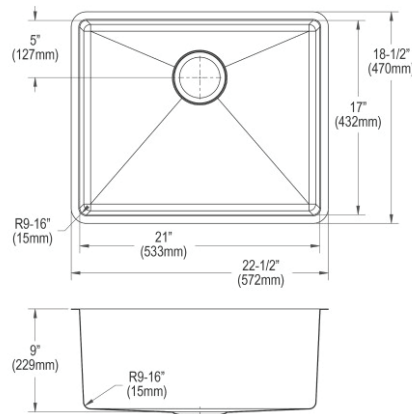

Includes: Custom fit bottom grid, deep strainer drain, Bar Keeper's Friend cleanser, microfiber towel, all packed in an Elkay protective cloth bag.

Optional Accessories

Cutting board

LKCBF17HW $91.00

Ship dims: 30-7/16" x 26-1/16" x 12-1/16"

Approx. ship weight: 30 lbs.

ECTRU21179T

$349.00

Elkay Crosstown Stainless Steel 22-1/2" x 18-1/2" x 9", Single Bowl Undermount Sink