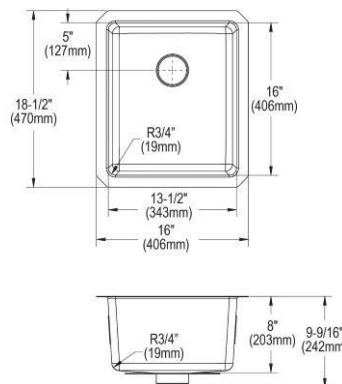

Includes: One LKPD1 Perfect Drain and strainer.

Built in USA

Ship dims: 26-1/16" x 24" x 10-1/16"

Approx. ship weight: 15 lbs.

*1/2" sink reveal required for proper fit.