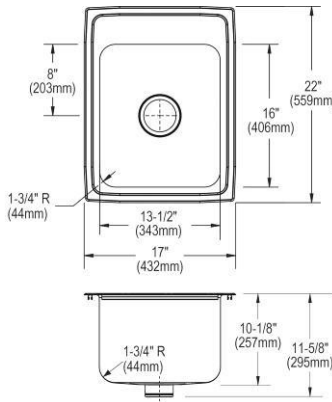

Includes: One LKPD1 Perfect Drain and strainer.

Built in USA

Optional Accessories

Bottom grid

LKWBG1316SS $155.00

Cutting board

CB1613 $133.00

CB1713 $139.00

CBS1316 $133.00

Rinsing basket

LKWRB1316SS $218.00

Drain

LKPDVR18B $46.00

LKDS99 $51.00

LKDS35 $34.70

Ship dims: 30-11/16" x 26-1/4" x 14"

Approx. ship weight: 17 lbs.

DLR172210

$948.00