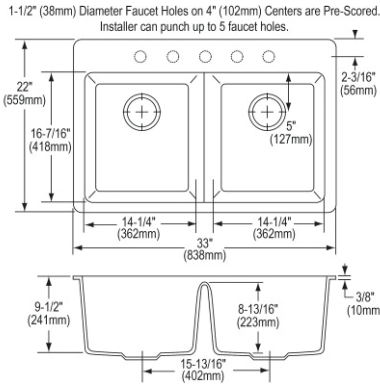

Optional Accessories

Bottom grid

LKOBG1516SS $143.00

Cutting board

LKCBEG1516HW $150.00

Rinsing basket

LKWRB1516SS $214.00

Drain

LKQS35 $77.00

LKQD35 $89.00

LK99 $120.00

Ship Dims: 37-11/16" x 26-3/4" x 16-1/16"

Approx. Ship Weight: 62 lbs.