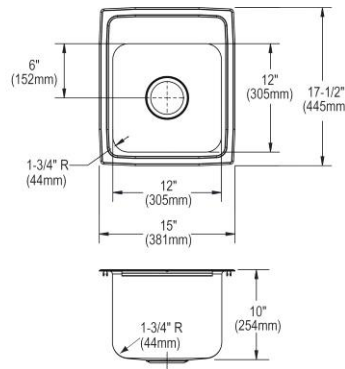

Made in USA

Optional Accessories

Cutting board	
CB912	$126.00
Rinsing basket	
LKWRB1209SS	$172.00
Drain	
LK99	$120.00

Ship dims: 23-1/2" x 19-3/4" x 12-1/2"

Approx. ship weight: 12 lbs.

PSR1517

$473.00