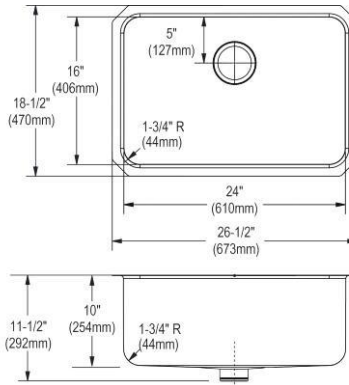

**ELUH241610PD**

**\$890.00**

**Elkay Lustertone Classic Stainless Steel 26-1/2" x 18-1/2" x 10", Single Bowl Undermount Sink with Perfect Drain**

- Dimensions: 26-1/2" x 18-1/2" x 10"
- 18 gauge
- Lustrous Satin finish
- 3-3/8" (86mm) drain opening
- Sound deadening: Sides and Bottom pads
- 30" minimum cabinet size
- Features: Perfect Drain