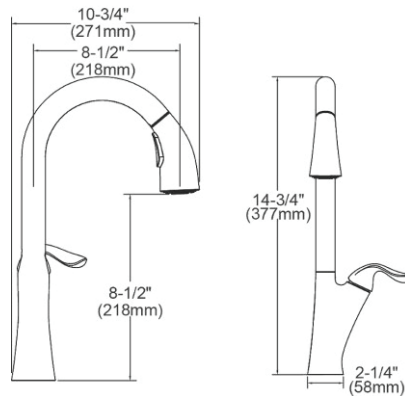

Special Note: 1.5 GPM flow regulator installed (2.2 GPM flow regulator also included with faucet)
ADA Compliant

List Price by Color / Finish:

Antique Steel (AS)	$728.00
Chrome (CR)	$520.00
Lustrous Steel (LS)	$676.00

Optional Accessories

LK320 - Soap / Lotion Dispenser	$46.00 to $64.00
LK131 - 3-Hole Escutcheon Plate	$34.70 to $48.00

Ship dims: 22-13/16" x 10-1/4" x 2-3/4"
Approx. ship weight: 6 lbs.