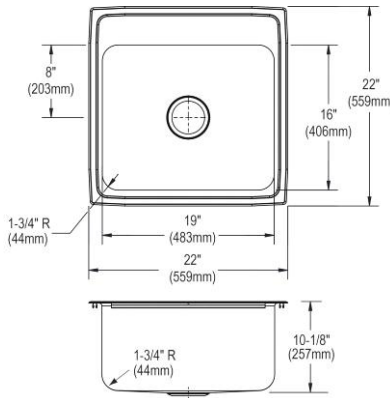

- Dimensions: 22" x 22" x 10-1/8"
- 18 gauge
- Lustrous Satin finish
- Available in 1, 2, 3, 4, MR2 faucet holes
- 3-1/2" (89mm) drain opening
- Sound deadening: Bottom only pads
- 27" minimum cabinet size