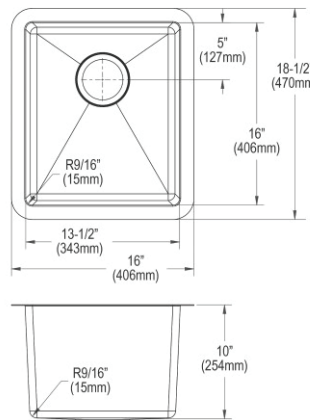

Optional Accessories

Bottom grid

CTXBG1214 $67.00

Drain

LKDD $68.00

LK35 $76.00

Ship dims: 17-15/16" x 26-7/8" x 12-3/16"

Approx. ship weight: 20 lbs.

ETRU13168PD

$437.00

Elkay Lustertone Iconix Stainless Steel 16" x 18-1/2" x 8", Single Bowl Undermount Sink with Perfect Drain