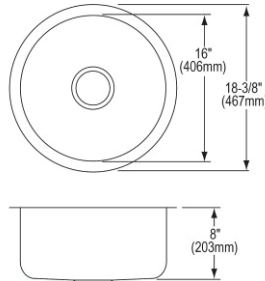

ECU16FBACH

$875.00

Elkay Copper 18-3/8" x 18-3/8" x 8", Single Bowl Undermount Bar Sink

- Dimensions: 18-3/8" x 18-3/8" x 8"
- 16 gauge
- Antique Hammered finish
- 3-1/2" (89mm) drain opening
- Sound deadening: Sides only pads
- 24" minimum cabinet size

Optional Accessories

Drain

LK35AC

$251.00

Ship dims: 20" x 20" x 10"

Approx. ship weight: 13 lbs.

ECU3120RACH

$2,874.00