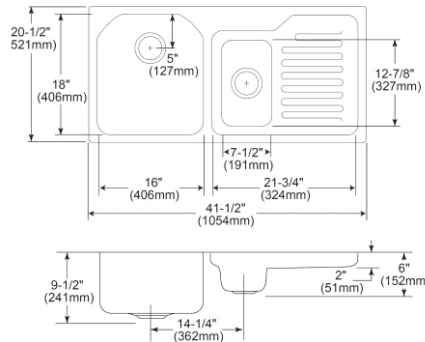

Made in USA

Optional Accessories

Bottom grid

LKWOBG1618SS $196.00

Cutting board

CB1713* $139.00

CBS1316* $133.00

Drain

LK99 $120.00

Ship dims: 48-11/16" x 26-1/4" x 12-1/2"

Approx. ship weight: 38 lbs.

ELUH4221RDBG

$2,150.00