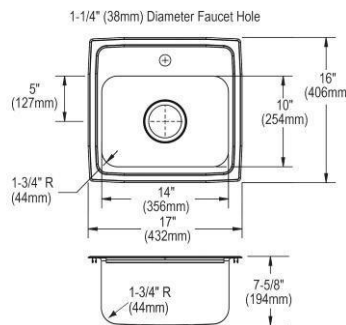

Includes: LK500GN04T4SC faucet, LK18B drain, LK500 P-trap.

Ship dims: 18-5/16" x 9-5/16" x 30-15/16"
Approx. ship weight: 19 lbs.

LR1716

$759.00