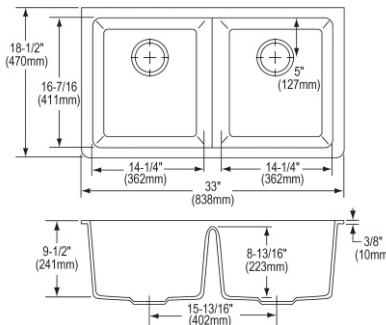

- Dimensions: 33" x 18-1/2" x 9-1/2"
- 3-1/2" (89mm) drain opening
- 36" minimum cabinet size

**Optional Accessories**

**Bottom grid**

- LKOBG1516SS \$143.00

**Cutting board**

- LKCBEG1516HW \$150.00

**Rinsing basket**