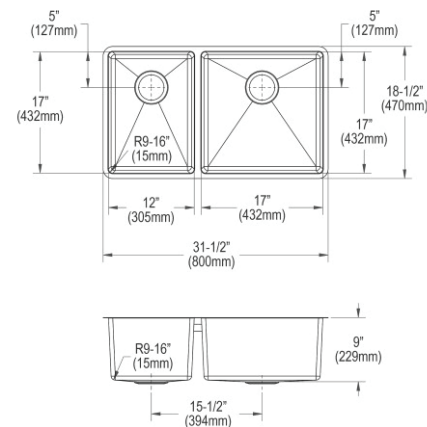

Includes: Two custom fit bottom grids, two deep strainer drains, Bar Keeper's Friend cleanser, microfibre towel, all packed in an Elkay protective cloth bag.

Optional Accessories

Cutting board

LKCBF17HW $91.00

Ship dims: 37-1/2" x 26-1/16" x 10-1/16"

Approx. ship weight: 43 lbs.