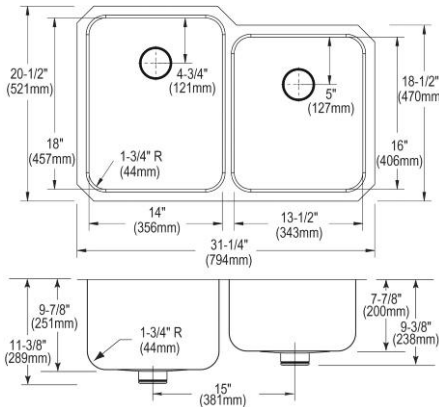

- •Dimensions: 31-1/4" x 20-1/2" x 9-7/8"
- •18 gauge
- •Lustrous Satin finish
- •3-3/8" (86mm) drain opening
- •Sound deadening: Sides and Bottom pads
- •36" minimum cabinet size
- •Features: Perfect Drain

Includes: ELUH3120RPD sink, one LKWOBG1418SS bottom grid, two LKPD1 Perfect Drains and strainers.

Built in USA

Optional Accessories

Bottom grid	
LKWOBG1316SS (small bowl)	$155.00
Cutting board	
CBS1418*	$167.00
CB1613*	$133.00
CB1713*	$139.00
CBS1316*	$133.00
Rinsing basket	
LKWRB1418SS	$218.00
LKWRB1316SS	$218.00
Drain	
LKPDVR18B	$46.00
LKDS99	$51.00
LKDS35	$34.70

Ship dims: 37-3/4" x 26-1/4" x 14"

Approx. ship weight: 31 lbs.

ELUH3120RPD $1,200.00