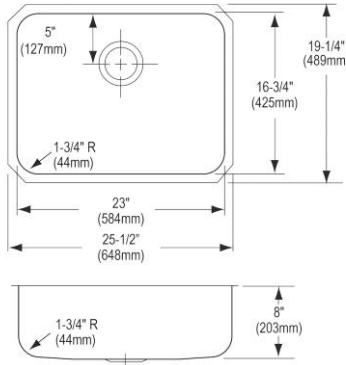

Made in USA

Optional Accessories

Bottom grid	
LKWOBG2317SS	$190.00
Cutting board	
LKCB2317HW*	$155.00
Drain	
LK99	$120.00

Ship dims: 23-5/16" x 9-13/16" x 31-3/16"
Approx. ship weight: 20 lbs.

ELUH231710PD

$853.00

Elkay Lustertone Classic Stainless Steel 25-1/2" x 19-1/4" x 10", Single Bowl Undermount Sink with Perfect Drain