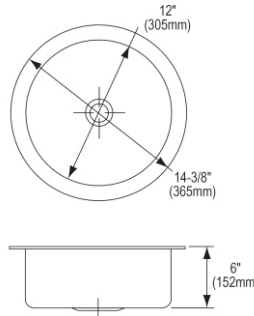

Elkay Lustertone Classic Stainless Steel 14-3/8" x 14-3/8" x 6", Single Bowl Undermount Sink Kit

- Dimensions: 14-3/8" x 14-3/8" x 6"
- 18 gauge
- Lustrous Satin finish
- 3-1/2" (89mm) drain opening
- Sound deadening: Sides and Bottom pads
- 18" minimum cabinet size

Includes: ELUH12FB sink, LKW RBG12SS bottom grid, LK99 drain

ADA Compliant

Built in USA

Ship dims: 24-1/4" x 19-3/4" x 9-1/2"

Approx. ship weight: 9 lbs.

ELUH12FB

$432.00