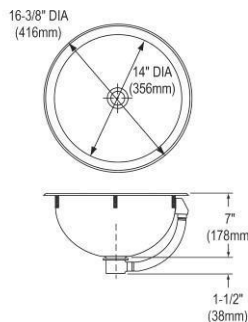

Elkay Asana Stainless Steel 16-3/8" x 16-3/8" x 7", Single Bowl Dual Mount Bathroom Sink

- Dimensions: 16-3/8" x 16-3/8" x 7"
- 18 gauge
- Hammered Mirror finish
- 1-1/2" (38mm) drain opening
- Sound deadening: Full spray sides and bottom
- 21" minimum cabinet size

Includes: overflow Assembly

Optional Accessories

Drain

LK174 $106.00

Ship dims: 16-1/4" x 16-1/4" x 7"

Approx. ship weight: 8 lbs.