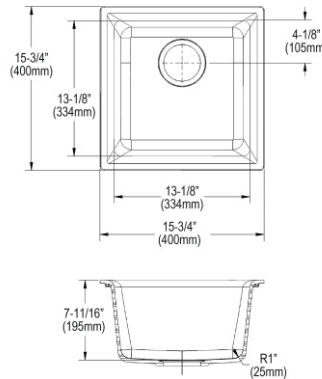

**Approx. Ship Weight:** 41 lbs.

**ELX1616**

**\$402.00 to**

**\$442.00**

**Elkay Quartz Luxe 15-3/4" x 15-3/4" x 7-11/16", Single Bowl Dual Mount Bar Sink**

- Dimensions: 15-3/4" x 15-3/4" x 7-11/16"
- 3-1/2" (89mm) drain opening
- 21" minimum cabinet size