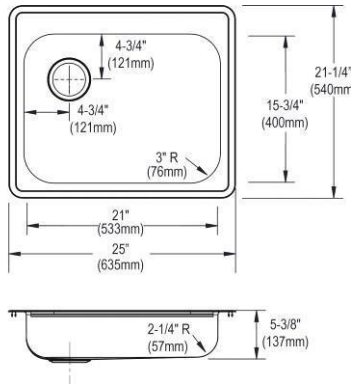

ADA Compliant
Made in USA
Optional Accessories

1. **Cutting board**
     CB1516 $105.00
   - **Rinsing basket**
     LKWERBSS $196.00
   - **Drain**
     D1125 $22.00
2. **Ship dims:** 25" x 8-1/8" x 27"
   Approx. ship weight: 10 lbs.

GE12521R

$206.00