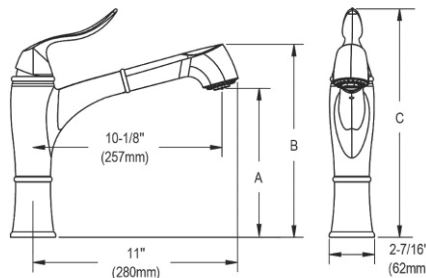

A: Mid Rise 6-1/8" (156mm) Hi Rise 8" (204mm)
B: Mid Rise 8-1/2" (216mm) Hi Rise 10-3/8" (264mm)
C: Mid Rise 10-1/2" (266mm) Hi Rise 12-1/4" (311mm)

Special Note: Hi- and mid-rise base options for flexible installation
ADA Compliant

List Price by Color / Finish:

Chrome (CR)	$687.00
Brushed Nickel (NK)	$893.00
Polished Nickel (PN)	$893.00
Oil Rubbed Bronze (RB)	$962.00

Optional Accessories

LKEC1054CR - Soap / Lotion Dispenser (CR)	$123.00
LKEC1054NK - Soap / Lotion Dispenser (NK)	$160.00
LKEC1054PN - Soap / Lotion Dispenser (PN)	$160.00
LKEC1054RB - Soap / Lotion Dispenser (RB)	$172.00

Ship dims: 3" x 9-1/4" x 20"
Approx. ship weight: 10 lbs.