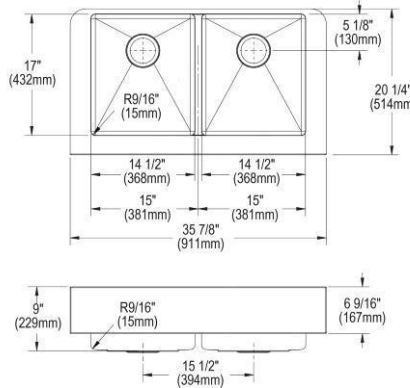

Includes: Two custom fit bottom grids, two deep strainer drains, Bar Keeper's Friend cleanser, microfiber towel, all packed in an Elkay protective cloth bag.

Ship dims: 38-3/4" x 28-3/8" x 11-1/4"
Approx. ship weight: 47 lbs.

ECTRUF32179R

$702.00

Elkay Crosstown Stainless Steel 35-7/8" x 20-1/4" x 9", 60/40 Double Bowl Farmhouse Sink