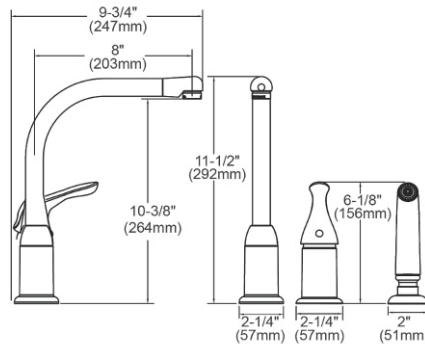

Special Note: 1.5 GPM flow regulator installed (2.2 GPM flow regulator also included with faucet)

ADA Compliant

Ship dims: 16-9/16" x 10-7/16" x 2-9/16"

Approx. ship weight: 4 lbs.