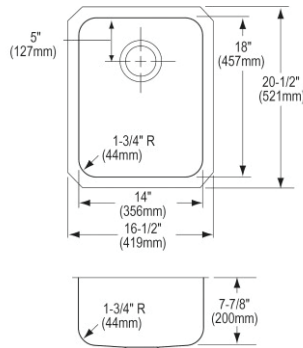

ELUH1418 $621.00 Elkay Lustertone Classic Stainless Steel, 16-1/2" x 20-1/2" x 7-7/8", Single Bowl Undermount Sink

- •Dimensions: 16-1/2" x 20-1/2" x 7-7/8"
- •18 gauge
- •Lustrous Satin finish
- •3-1/2" (89mm) drain opening
- •Sound deadening: Sides and Bottom pads
- •21" minimum cabinet size

Made in USA

Optional Accessories

1. **Bottom grid**
     LKWOBG1418SS $161.00
   - **Cutting board**
     CBS1418* $167.00
   - **Rinsing basket**
     LKWRB1418SS $218.00
   - **Drain**
     LK99 $120.00
2. **Ship dims:** 23-5/16" x 9-13/16" x 23-3/16"
   Approx. ship weight: 16 lbs.