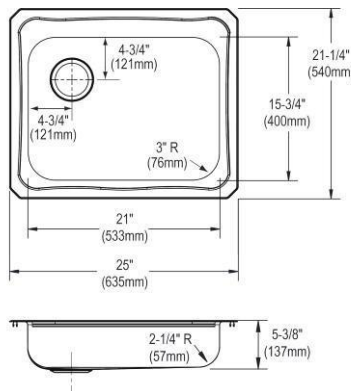

ADA Compliant

Made in USA

Optional Accessories

Cutting board

CB1516 $105.00

Drain

LK99 $120.00

Ship dims: 30-11/16" x 26-1/4" x 9-1/2"

Approx. ship weight: 11 lbs.

GEGR2521R

$462.00

Elkay Celebrity Stainless Steel 25" x 21-1/4" x 5-3/8", Single Bowl Drop-in Sink