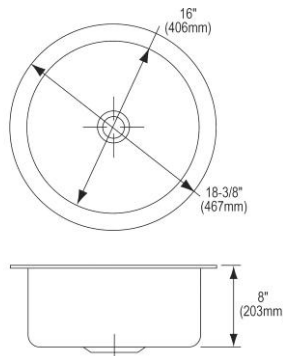

Elkay Lustertone Classic Stainless Steel 18-3/8" x 18-3/8" x 8", Single Bowl Undermount Sink

- Dimensions: 18-3/8" x 18-3/8" x 8"
- 18 gauge
- Lustrous Satin finish
- 3-1/2" (89mm) drain opening
- Sound deadening: Bottom only pads
- 24" minimum cabinet size

Made in USA

Optional Accessories

Bottom grid

LKWRBG16SS $196.00

Rinsing basket

LKWRBG16SS $196.00

Drain

LK99 $120.00

Ship dims: 26-1/4" x 24-1/4" x 10-1/2"

Approx. ship weight: 15 lbs.