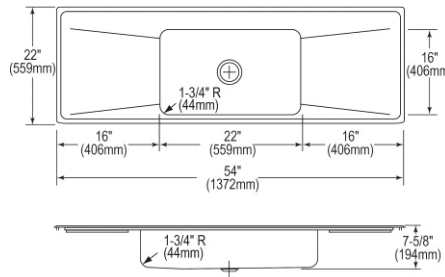

Made in USA

Optional Accessories

Bottom grid

LKWBG2115SS	$176.00

Cutting board

CB1713	$139.00
CBS1316	$133.00

Drain

LK99	$120.00

Ship dims: 53-11/16" x 26-1/4" x 12-1/2"

Approx. ship weight: 40 lbs.

ILR4322L

$1,747.00

Elkay Lustertone Classic Stainless Steel 43" x 22" x 7-5/8", Single Bowl Drop-in Sink with Drainboard

- Dimensions: 43" x 22" x 7-5/8"
- 18 gauge
- Lustrous Satin finish
- Available in 1, 2, 3, 4, MR2 faucet holes
- 3-1/2" (89mm) drain opening
- Sound deadening: Bottom only pads
- 48" minimum cabinet size
- Features: Drainboard