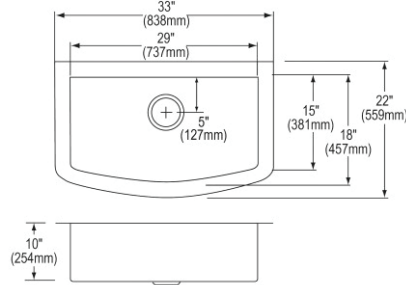

Optional Accessories

Drain

LK35AC

$251.00

Ship dims: 40" x 29" x 15"
Approx. ship weight: 57 lbs.