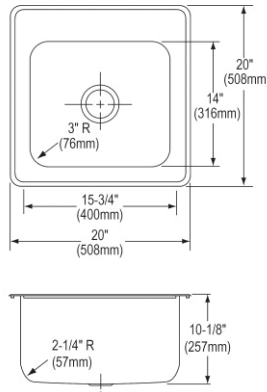

Made in USA

Optional Accessories

1. **Bottom grid**
     LKWBG1415SS $155.00
   - **Cutting board**
     CB1516 $105.00
   - **Rinsing basket**
     LKWRB1316SS $218.00
   - **Drain**
     LK99 $120.00
2. **Ship dims:** 21-5/16" x 12-1/16" x 26-7/16"
   Approx. ship weight: 12 lbs.

LR2022

$848.00

Elkay Lustertone Classic Stainless Steel 19-1/2" x 22" x 7-5/8", Single Bowl Drop-in Sink