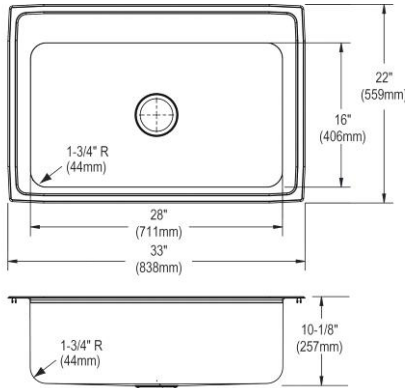

Made in USA

Optional Accessories

Bottom grid
LKWBG2816SS $224.00

Cutting board
CB1713 $139.00
CBS1316 $133.00

Drain
LK99 $120.00

Ship dims: 37-3/4" x 26-1/4" x 12-1/2"

Approx. ship weight: 28 lbs.

DLRS332212

$1,818.00

Elkay Lustertone Classic Stainless Steel 33" x 22" x 11-5/8", Single Bowl Drop-in Sink