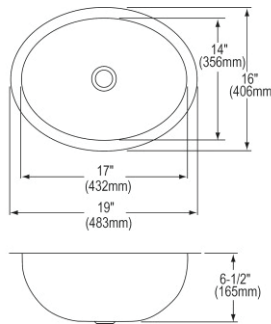

ADA Compliant

Ship dims: 20" x 20" x 10"

Approx. ship weight: 8 lbs.

ELUH16LV

$570.00