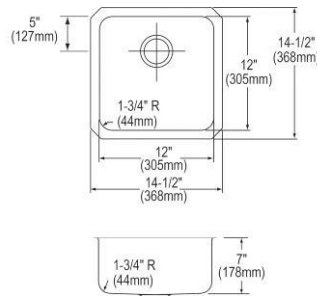

Made in USA

Models also available with ADA depths

Optional Accessories

Cutting board	
CB912*	$126.00
Rinsing basket	
LKWRB1209SS	$172.00
Drain	
LK99	$120.00

Ship dims: 16-5/16" x 9-3/16" x 21-7/16"

Approx. ship weight: 10 lbs.