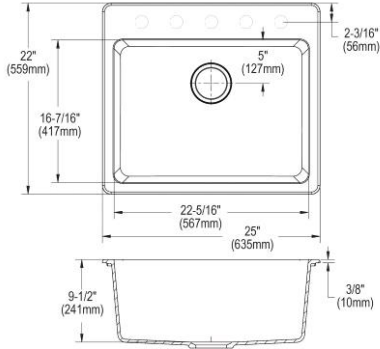

Optional Accessories

Bottom grid	
LKOBG2217SS	$175.00
Cutting board	
LKCBEG2217HW	$180.00
Rinsing basket	
LKWRB2217SS	$237.00
Drain	
LKQS35	$77.00
LKQD35	$89.00
LK99	$120.00

Ship Dims: 29-3/4" x 26-3/4" x 16-1/16"
Approx. Ship Weight: 43 lbs.

ELG16FB

$454.00 Elkay Quartz Classic 18-1/8" x 18-1/8" x 7-1/2", Single Bowl Dual Mount Bar Sink