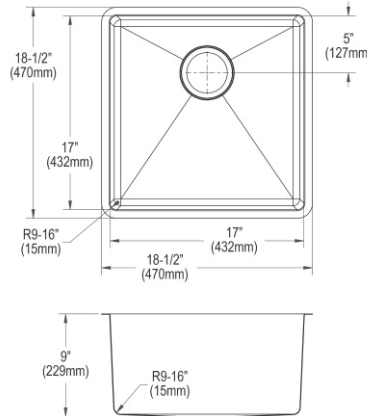

Includes: Custom fit bottom grid, deep strainer drain, Bar Keeper's Friend cleanser, microfiber towel, all packed in an Elkay protective cloth bag.

Optional Accessories

Cutting board

LKCBF17HW $91.00

Ship dims: 26-1/16" x 24" x 10-1/16"

Approx. ship weight: 30 lbs.

ECTRU17179T

$323.00

Elkay Crosstown Stainless Steel 18-1/2" x 18-1/2" x 9", Single Bowl Undermount Sink