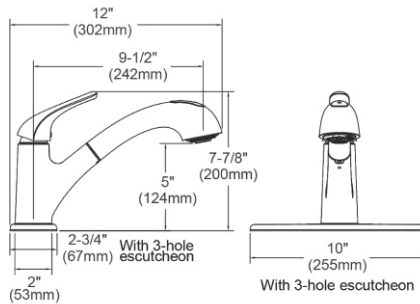

Includes: Optional 3-hole escutcheon plate.

Special Note: 1.5 GPM flow regulator installed (2.2 GPM flow regulator also included with faucet)

ADA Compliant

List Price by Color / Finish:

Chrome (CR)	$300.00
Lustrous Steel (LS)	$391.00

Optional Accessories

LK320CR - Soap / Lotion Dispenser (CR)	$46.00
LK320LS - Soap / Lotion Dispenser (LS)	$60.00

Ship dims: 15" x 7-7/8" x 2-3/4"

Approx. ship weight: 6 lbs.

LK6000

$370.00 to
$481.00

Elkay Everyday Single Hole Deck Mount Kitchen Faucet with Pull-down Spray Forward Only Lever Handle

1. Material: Brass
   - Flow rate: 1.5 GPM
   - Faucet hole size (min): 1-3/8"
   - Countertop thickness: 2-1/2"
   - Spout swing rotation 360°
   - Spout type: Pull-down Spray
   - Spray functions: Aerated, Spray, Pause
   - Features: Low Flow
2. Solid brass waterway construction
   Removable escutcheon