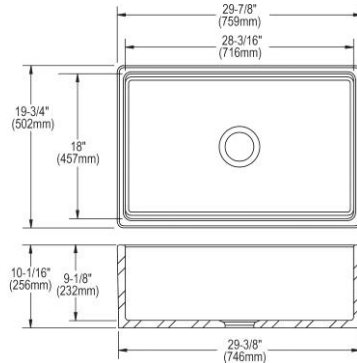

Special Note: Sink is reversible offering the option of a traditional flat front or a decorative band feature

List Price by Color / Finish:

Biscuit (Bl)	$1,499.00
White (WH)	$1,363.00

Optional Accessories

Bottom grid	
LKBG2616SS	$130.00
Drain	
LK99	$120.00

Ship Dims: 35" x 24" x 14"
Approx. Ship Weight: 91 lbs.

SWUF2520 **$1,268.00**
to
$1,394.00