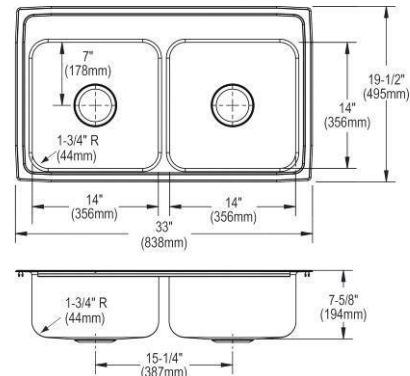

Made in USA

Models also available with ADA depths

Optional Accessories

- **Bottom grid**
  LKWBG1414SS $146.00
- **Cutting board**
  CB1613 $133.00
- **Rinsing basket**
  LKWBR1414SS $218.00
- **Drain**
  LK99 $120.00
- **Ship dims:** 37-3/4" x 26-1/4" x 10-1/2"
- **Approx. ship weight:** 20 lbs.

DLR331910

$1,538.00

Elkay Lustertone Classic Stainless Steel 33" x 19-1/2" x 10-1/8", Equal Double Bowl Drop-in Sink