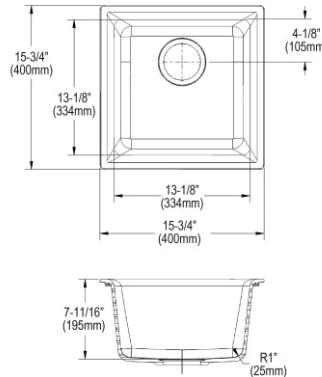

- Dimensions: 15-3/4" x 15-3/4" x 7-11/16"
- 3-1/2" (89mm) drain opening
- 21" minimum cabinet size

**List Price by Color / Finish:**

Black (BK)	\$366.00
Bisque (BQ)	\$366.00
Black Shale (BS)	\$402.00
Greige (GR)	\$366.00
Greystone (GS)	\$366.00
Dusk Gray (GY)	\$366.00
Mocha (MC)	\$366.00
Putty (PT)	\$366.00
Slate (SL)	\$402.00
White (WH)	\$366.00