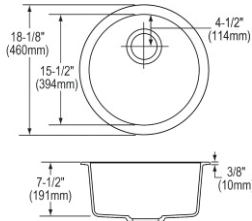

Optional Accessories

Drain	
LKQS35	$77.00
LKQD35	$89.00
LK99	$120.00

Ship Dims: 23-1/8" x 23-1/8" x 11-1/2"
Approx. Ship Weight: 20 lbs.