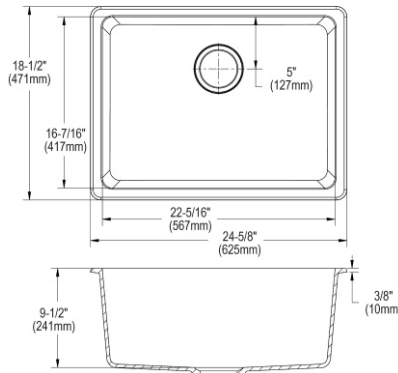

Elkay Quartz Classic 24-5/8" x 18-1/2" x 9-1/2", Single Bowl Undermount Sink