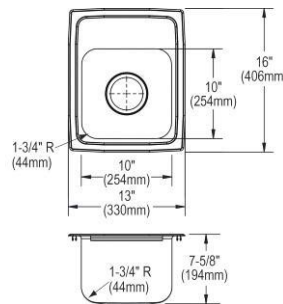

Elkay Lustertone Classic Stainless Steel 13" x 16" x 7-5/8", Single Bowl Drop-in Sink

- •Dimensions: 13" x 16" x 7-5/8"
- •18 gauge
- •Lustrous Satin finish
- •Available in 1, 2, 3, MR2 faucet holes
- •3-1/2" (89mm) drain opening
- •Sound deadening: Bottom only pads
- •18" minimum cabinet size

Made in USA

Models also available with ADA depths

Optional Accessories

Drain

LK99 $120.00

Ship dims: 23-5/16" x 19-9/16" x 10-1/16"

Approx. ship weight: 10 lbs.

SCF16FBSH

$908.00