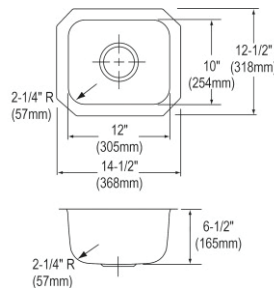

Made in USA

Optional Accessories

Drain

D1125 $22.00

Ship dims: 16-5/16" x 9-3/16" x 19-3/16"

Approx. ship weight: 6 lbs.