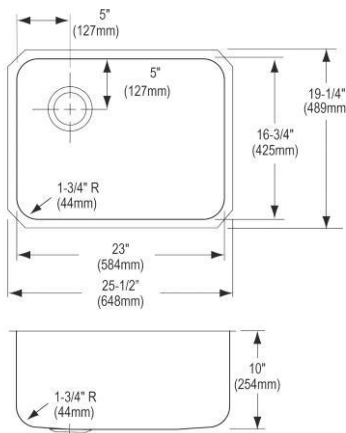

Made in USA

Optional Accessories

Bottom grid	
LKWOBG2317LSS	$190.00
Cutting board	
LKCB2317HW*	$155.00
Drain	
LK99	$120.00

Ship dims: 30-11/16" x 26-1/4" x 12-1/2"
Approx. ship weight: 23 lbs.