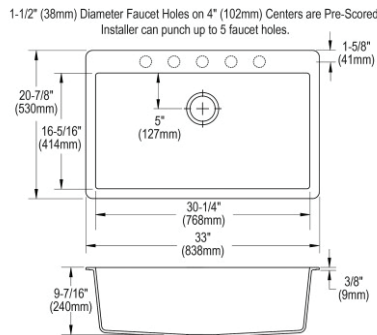

Optional Accessories

Bottom grid

LKOBG2915SS $103.00

Drain

LKQS35 $77.00

LKQD35 $89.00

LK99 $120.00

Ship Dims: 37-5/8" x 26-3/4" x 16-1/16"

Approx. Ship Weight: 57 lbs.