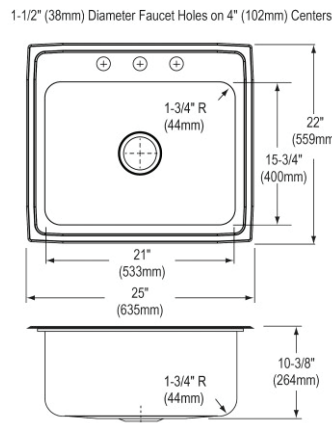

Includes: DLR252210 Sink, LK2500CR faucet

Built in USA

Optional Accessories

Bottom grid	
LKWBG2115SS	$176.00
Cutting board	
CB1516	$105.00
Drain	
LK99	$120.00

Ship dims: 30-11/16" x 26-1/4" x 14"

Approx. ship weight: 27 lbs.

DLR252210 $1,118.00

Elkay Lustertone Classic Stainless Steel 25" x 22" x 10-3/8", Single Bowl Drop-in Sink