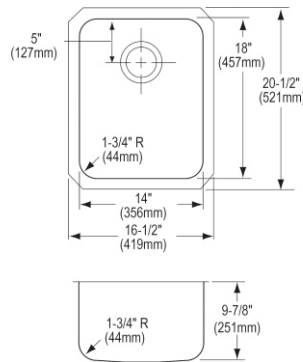

Elkay Pursuit Stainless Steel 16-1/2" x 20-1/2" x 9-7/8", Single Bowl Undermount Outdoor Sink

- •Dimensions: 16-1/2" x 20-1/2" x 9-7/8"
- •18 gauge
- •Lustrous Satin finish
- •3-1/2" (89mm) drain opening
- •Sound deadening: Sides and Bottom pads
- •21" minimum cabinet size

Special Note: Made with Type 316 Stainless Steel

Made in USA

Optional Accessories

Bottom grid

LKWOBG1418SS $161.00

Cutting board

CBS1418 $167.00

Rinsing basket

LKWWRB1418SS $218.00

Drain

LK335 $196.00

LK372 $190.00

Ship dims: 26-1/4" x 24-1/4" x 12-1/2"

Approx. ship weight: 13 lbs.

ELUH1418PD

$677.00

Elkay Lustertone Classic Stainless Steel 16-1/2" x 20-1/2" x 7-7/8", Single Bowl Undermount Sink with Perfect Drain