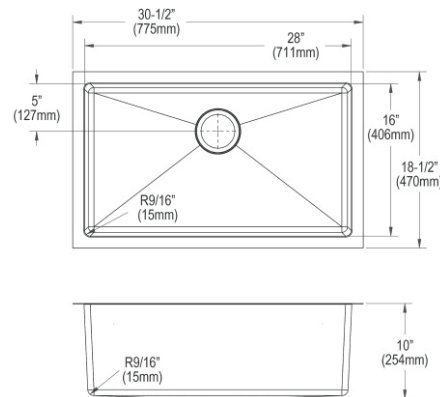

Elkay Crosstown 16 Gauge Stainless Steel, 30-1/2" x 18-1/2" x 10" Single Bowl Undermount Sink

- Dimensions: 30-1/2" x 18-1/2" x 10"
- 16 gauge
- Polished Satin finish
- 3-1/2" (89mm) drain opening
- Sound deadening: Sound Guard
- 36" minimum cabinet size

Optional Accessories

Bottom grid

CTXBG2614 $95.00

Drain

LKDD $68.00

LK35 $76.00

Ship dims: 19-15/16" x 12-13/16" x 29-7/8"

Approx. ship weight: 38 lbs.