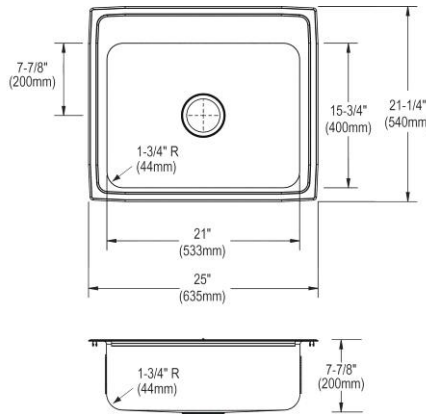

Made in USA

Models also available with ADA depths

Optional Accessories

Bottom grid	
LKWBG2115SS	$176.00
Cutting board	
CB1516	$105.00
Drain	
LK99	$120.00

Ship dims: 30-11/16" x 26-1/4" x 10-1/2"
Approx. ship weight: 15 lbs.

DLR252110

$1,118.00

Elkay Lustertone Classic Stainless Steel 25" x 21-1/4" x 10-1/8", Single Bowl Drop-in Sink