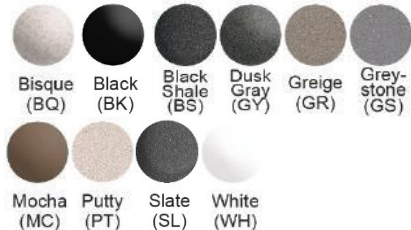

- Dimensions: 15-3/4" x 15-3/4" x 7-11/16"
- 3-1/2" (89mm) drain opening
- 21" minimum cabinet size