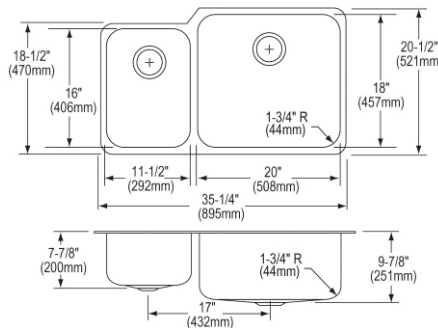

- Dimensions: 35-1/4" x 20-1/2" x 9-7/8"
- 18 gauge
- Lustrous Satin finish
- 3-1/2" (89mm) drain opening
- Sound deadening: Sides and Bottom pads
- 39" minimum cabinet size