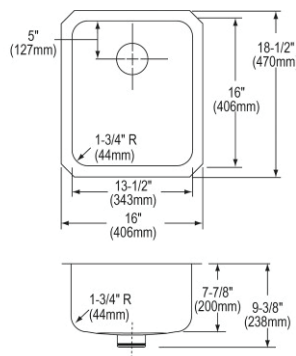

Includes: One LKPD1 Perfect Drain and strainer.

Built in USA

Models also available with ADA depths

Optional Accessories

Bottom grid

LKWOBG1316SS	$155.00

Cutting board

CB1613*	$133.00
CB1713*	$139.00
CBS1316*	$133.00

Rinsing basket

LKWRB1316SS	$218.00

Drain

LKPDVR18B	$46.00
LKDS99	$51.00
LKDS35	$34.70

Ship dims: 26-1/4" x 24-1/4" x 12-1/2"

Approx. ship weight: 13 lbs.