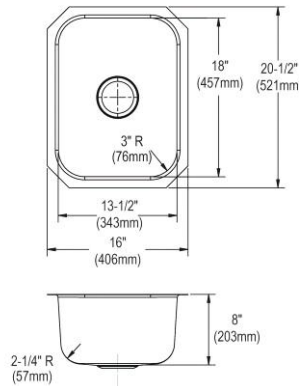

DCFU1318

$260.00

Dayton Stainless Steel 16" x 20-1/2" x 8", Single Bowl Undermount Sink

- Dimensions: 16" x 20-1/2" x 8"
- 18 gauge
- Soft Satin finish
- 3-1/2" (89mm) drain opening
- Sound deadening: Bottom only pads
- 21" minimum cabinet size

Made in USA

Optional Accessories

Bottom grid

GBG1318SS $61.00

Drain

D1125 $22.00

Ship dims: 23-5/16" x 12-1/16" x 23-5/16"

Approx. ship weight: 10 lbs.

DXUH1210

$182.00

Dayton Stainless Steel 14-1/2" x 12-1/2" x 6-1/2", Single Bowl Undermount Bar Sink