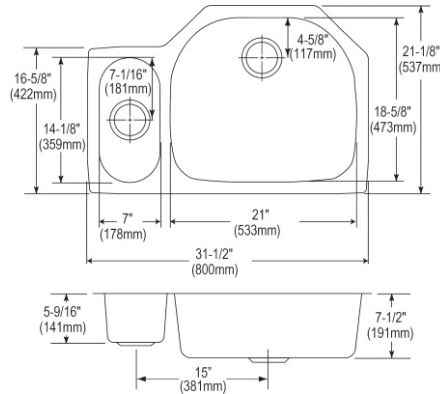

Includes: ELUH3221L sink, one LKWOBG2118SS bottom grid, one LK99 drain

Built in USA

Optional Accessories

Cutting board

CB2213 (large bowl) $243.00

Ship dims: 37-3/4" x 26-1/4" x 10-1/2"

Approx. ship weight: 25 lbs.

ELUH3221L $1,036.00

Elkay Lustertone Classic Stainless Steel, 31-1/2" x 21-1/8" x 7-1/2", 30/70 Offset Double Bowl Undermount Sink