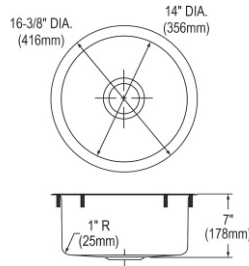

SCF16FBSM

$759.00

Elkay Stainless Steel 16-3/8" x 16-3/8" x 7", Single Bowl Dual Mount Bar Sink Mirror

- Dimensions: 16-3/8" x 16-3/8" x 7"
- 18 gauge
- Mirror finish
- 3-1/2" (89mm) drain opening
- Sound deadening: Full spray sides and bottom
- 21" minimum cabinet size

Optional Accessories

Bottom grid

LKWRBG14SS $187.00

Drain

LK99 $120.00

Ship dims: 25-11/16" x 9-7/8" x 22-5/8"

Approx. ship weight: 10 lbs.

SCF16FBSR

$759.00