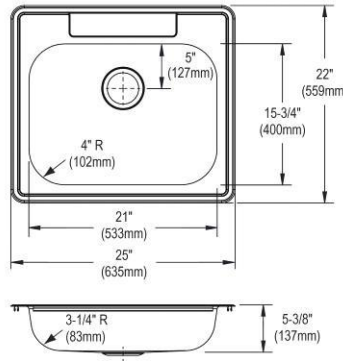

**ADA Compliant**  
**Made in USA**  
**Optional Accessories**

**Cutting board**

CB1516 \$105.00

**Drain**

D1125 \$22.00

**Ship dims: 25" x 8-1/8" x 27"**

**Approx. ship weight: 10 lbs.**

**GE12522L**