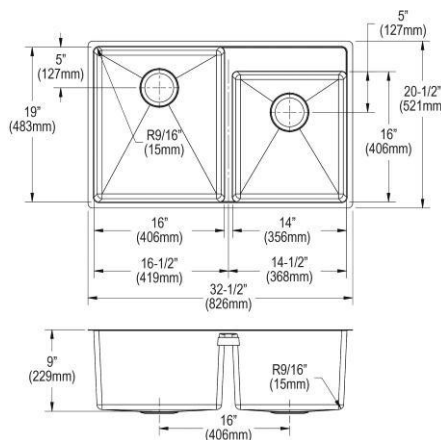

Optional Accessories

Drain

LKDD	$68.00
LK35	$76.00

Ship dims: 40" x 27-9/16" x 10-13/16"

Approx. ship weight: 38 lbs.