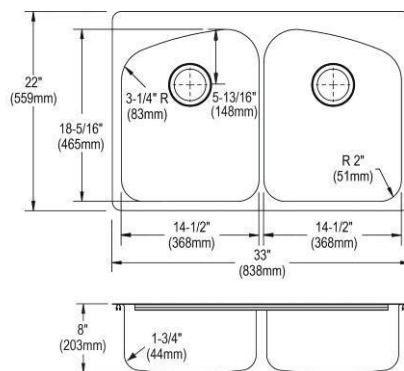

Made in USA

Optional Accessories

Bottom grid
GOBG1520LSS (left bowl) $67.00
GOBG1520RSS (right bowl) $67.00

Cutting board
LKCB1520LTHW $160.00
LKCB1520LUHW $160.00

Rinsing basket
LKWERBSS $196.00

Drain
D1125 $22.00

Ship dims: 37-3/4" x 26-1/4" x 10-1/2"

Approx. ship weight: 23 lbs.