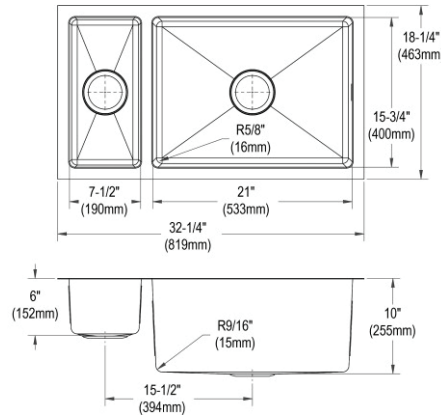

Special Note: Reversible design, sink can be rotated so small bowl is on the left or right

Optional Accessories

Bottom grid

CTXBG1914	$84.00
CTXBG614	$67.00

Drain

LKDD	$68.00
LK35	$76.00

Ship dims: 19-15/16" x 12-13/16" x 38-5/8"
Approx. ship weight: 40 lbs.

ELUHAQD3218

$971.00

Elkay Lustertone Classic Stainless Steel 32-1/16" x 18-1/2" x 8", Equal Double Bowl Undermount Sink with Aqua Divide