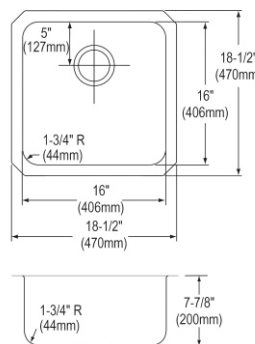

Includes: ELUH1616 sink, LKWOBG1616SS bottom grid, LK99 drain

Built in USA

Optional Accessories

Cutting board

CB1713* $139.00

CBS1316* $133.00

Rinsing basket

LKWRB1316SS $218.00

Ship dims: 26-1/4" x 24-1/4" x 10-1/2"

Approx. ship weight: 19 lbs.

*1/2" sink reveal required for proper fit.