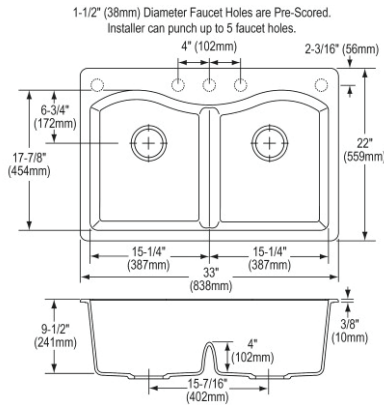

**Ship Dims:** 37-11/16" x 26-3/4" x 16-1/16"  
**Approx. Ship Weight:** 60 lbs.

**ELGLB3322**

**\$671.00**

**Elkay Quartz Classic 33" x 22" x 9-1/2", Equal Double Bowl Drop-in Sink with Aqua Divide**

- Dimensions: 33" x 22" x 9-1/2"
- 3-5/8" (92mm) drain opening
- 36" minimum cabinet size
- Features: Aqua Divide