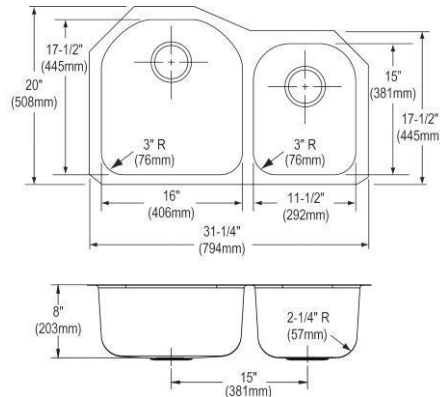

- Dimensions: 31-1/4" x 20" x 8"
- 18 gauge
- Soft Satin finish
- 3-1/2" (89mm) drain opening
- Sound deadening: Sides and Bottom pads
- 36" minimum cabinet size

Made in USA

Optional Accessories

1. **Bottom grid**
2. GOBG1617SS (large bowl) $66.00
   - GOBG1115SS (small bowl) $54.60

1. **Drain**
2. D1125 $22.00

Ship dims: 23-5/16" x 9-13/16" x 38-15/16"
Approx. ship weight: 19 lbs.

DSESR1272

$260.00

Dayton Stainless Steel 27" x 22" x 8", Single Bowl Dual Mount Sink