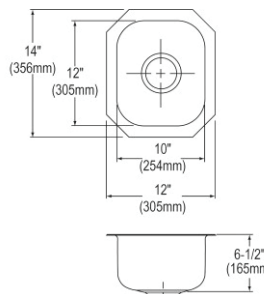

Elkay Stainless Steel 12" x 14" x 6-1/2", Single Bowl Undermount Bar Sink

- •Dimensions: 12" x 14" x 6-1/2"
- •18 gauge
- •Hammered Mirror finish
- •3-1/2" (89mm) drain opening
- •Sound deadening: Full spray sides and bottom
- •15" minimum cabinet size

Optional Accessories

1. **Cutting board**
   CB912 $126.00
2. **Drain**
   LK99 $120.00
3. **Ship dims:** 12" x 14" x 6-1/2"
   Approx. ship weight: 6 lbs.

*1/2" sink reveal required for proper fit.