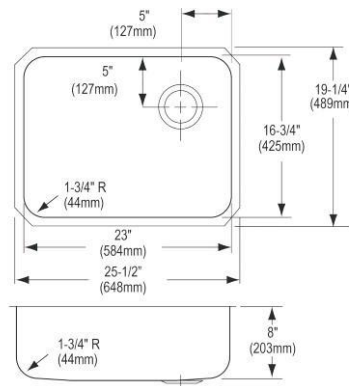

Made in USA

Optional Accessories

Bottom grid

LKWOBG2317RSS $190.00

Cutting board

LKCB2317HW* $155.00

Drain

LK99 $120.00

Ship dims: 23-5/16" x 9-13/16" x 31-3/16"

Approx. ship weight: 20 lbs.

*1/2" sink reveal required for proper fit.