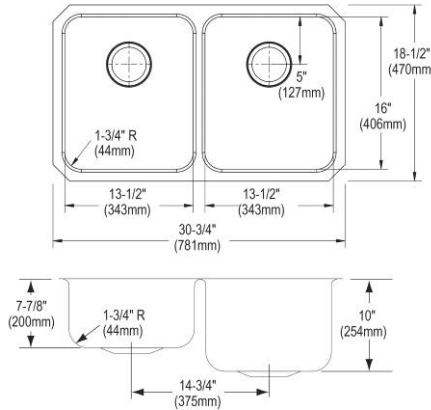

- Dimensions: 30-3/4" x 18-1/2" x 10"
- 18 gauge
- Lustrous Satin finish
- 3-1/2" (89mm) drain opening
- Sound deadening: Sides and Bottom pads
- 36" minimum cabinet size

Made in USA

Optional Accessories

Bottom grid

LKWOBG1316SS	$155.00

Cutting board

CB1613*	$133.00
CB1713*	$139.00
CBS1316*	$133.00

Rinsing basket

LKWRB1316SS	$218.00

Drain

LK99	$120.00

Ship dims: 37-3/4" x 26-1/4" x 12-1/2"

Approx. ship weight: 23 lbs.

ELUH311810RDBG $1,170.00

**Elkay Lustertone Classic Stainless Steel 30-3/4" x 18-1/2" x 10",
Equal Double Bowl Undermount Sink Kit**

- Dimensions: 30-3/4" x 18-1/2" x 10"
- 18 gauge
- Lustrous Satin finish
- 3-1/2" (89mm) drain opening
- Sound deadening: Sides and Bottom pads
- 36" minimum cabinet size