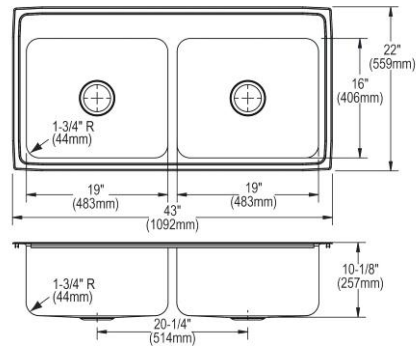

Made in USA

Optional Accessories

Cutting board	
CB1713	$139.00
CBS1316	$133.00
Rinsing basket	
LKWRB1418SS	$218.00
Drain	
LK99	$120.00
Ship dims: 48-11/16" x 26-1/4" x 12-1/2"	
Approx. ship weight: 33 lbs.	

DLR432212

$2,137.00

Elkay Lustertone Classic Stainless Steel 43" x 22" x 12-1/8", Equal Double Bowl Drop-in Sink

- Dimensions: 43" x 22" x 12-1/8"
- 18 gauge
- Lustrous Satin finish
- Available in 1, 2, 3, 4, MR2 faucet holes
- 3-1/2" (89mm) drain opening
- Sound deadening: Bottom only pads
- 48" minimum cabinet size