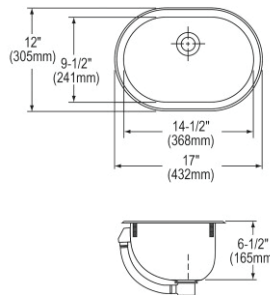

Elkay Asana Stainless Steel 17" x 12" x 6-1/2", Single Bowl Dual Mount Bathroom Sink

- Dimensions: 17" x 12" x 6-1/2"
- 18 gauge
- Hammered Mirror finish
- 1-1/2" (38mm) drain opening
- Sound deadening: Full spray sides and bottom
- 21" minimum cabinet size

Includes: overflow Assembly

ADA Compliant

Optional Accessories

Drain

LK174 $106.00

Ship dims: 23-5/8" x 8-5/8" x 14-3/16"

Approx. ship weight: 8 lbs.

SCF16SH

$1,118.00