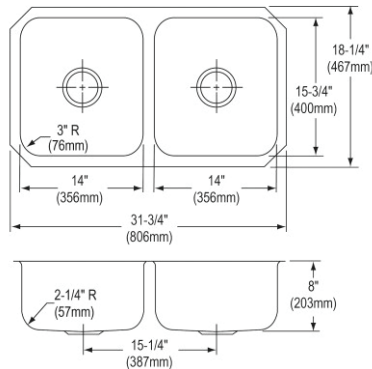

Includes: DXUH3118 sink, LK1501CR faucet, two drains

Optional Accessories

Bottom grid
GBG1415SS $61.00

Cutting board
CB1516* $105.00

Rinsing basket
LKWRB1316SS $218.00

Ship dims: 23-7/16" x 12-3/16" x 39-5/8"
Approx. ship weight: 28 lbs.

DXUH3118

$395.00

Dayton Stainless Steel 31-3/4" x 18-1/4" x 8", Equal Double Bowl Undermount Sink