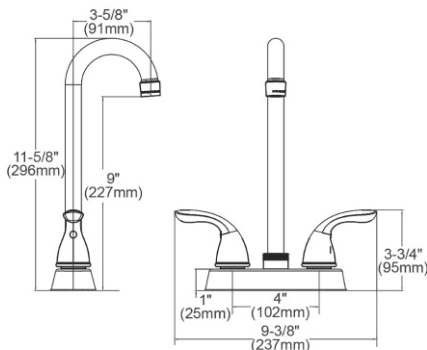

LK2477CR

$87.00 Elkey Everyday Bar Deck Mount Faucet and Lever Handles Chrome

- Material: Brass
- Flow rate: 1.5 GPM
- Faucet hole size (min): 1-3/8"
- Spout swing rotation 360°
- Spout type: Standard

Chrome
(CR)

ADA Compliant

Optional Accessories

LK115 - Faucet Extension Kit $28.40

Ship dims: 14-1/4" x 2-1/2" x 8-1/4"
Approx. ship weight: 2 lbs.

LK2000CR

$102.00 Elkey Everyday Laundry/Utility Deck Mount Faucet and Lever Handles Chrome

- Material: Brass
- Flow rate: 2.2 GPM
- Faucet hole size (min): 1-3/8"
- Countertop thickness: 1-1/2"
- Spout swing rotation 360°
- Spout type: Standard

Chrome
(CR)

ADA Compliant

Optional Accessories

LK115 - Faucet Extension Kit $28.40

Ship dims: 12-5/8" x 9-7/16" x 2-9/16"
Approx. ship weight: 2 lbs.