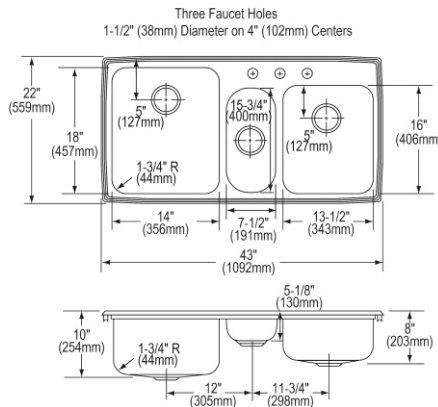

- Dimensions: 43" x 22" x 10"
- 18 gauge
- Lustrous Satin finish
- Available in 3 faucet holes
- 3-1/2" (89mm) drain opening
- Sound deadening: Sides and Bottom pads
- 48" minimum cabinet size

**Includes:** LGR43223 sink, LK3001CR faucet