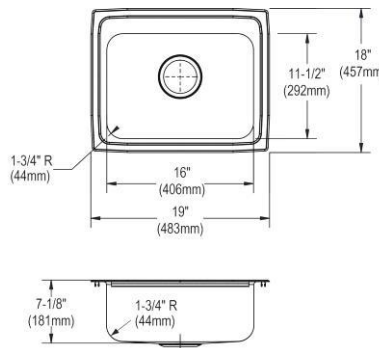

Elkay Celebrity Stainless Steel 19" x 18" x 7-1/8", Single Bowl Drop-in Sink

- Dimensions: 19" x 18" x 7-1/8"
- 20 gauge
- Brushed Satin finish
- Available in 1, 2, 3 faucet holes
- 3-1/2" (89mm) drain opening
- Sound deadening: Bottom only pads
- 24" minimum cabinet size

Made in USA

Optional Accessories

Bottom grid

LKWBG1116SS $155.00

Drain

LK99 $120.00

Ship dims: 19-5/16" x 9-5/16" x 24-15/16"

Approx. ship weight: 9 lbs.

LH1722C

$1,371.00