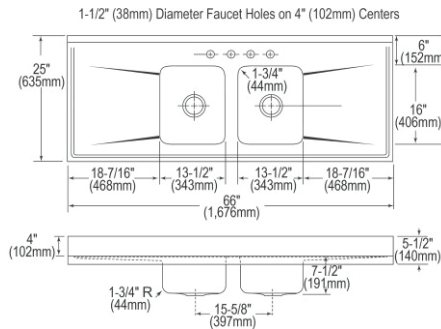

- Dimensions: 66" x 25" x 7-1/2"
- 18 gauge
- Lustrous Satin finish
- Available in 4 faucet holes
- 3-1/2" (89mm) drain opening
- Sound deadening: Sides and Bottom pads
- 66" minimum cabinet size
- Features: Drainboard