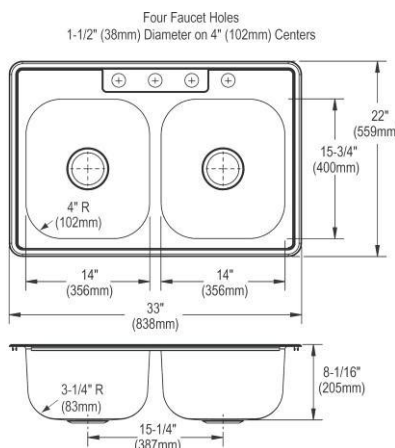

Includes: DSE233224 sink, LK1001CR faucet, two drains

Optional Accessories

Bottom grid

- GBG1415SS $61.00

Cutting board

- CB1516 $105.00

Rinsing basket

- LKWERBSS $196.00

Ship dims: 25" x 9-1/8" x 35"

Approx. ship weight: 24 lbs.