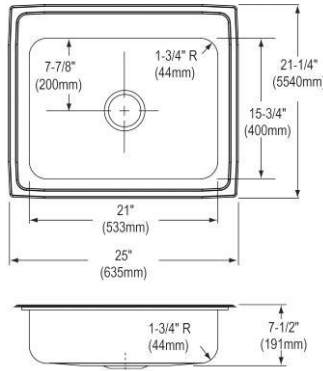

Made in USA

Optional Accessories

Bottom grid

LKWBG2115SS $176.00

Cutting board

CB1516 $105.00

Drain

LK99 $120.00

Ship dims: 23-5/16" x 9-13/16" x 31-3/16"

Approx. ship weight: 13 lbs.

GECR2521L

$462.00