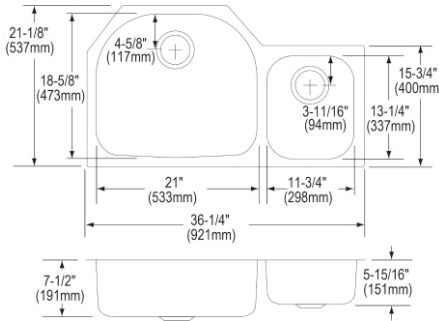

- Dimensions: 36-1/4" x 21-1/8" x 7-1/2"
- 18 gauge
- Lustrous Satin finish
- 3-1/2" (89mm) drain opening
- Sound deadening: Sides and Bottom pads
- 42" minimum cabinet size

Made in USA

Optional Accessories

1. **Bottom grid**
2. LKWOBG2118SS (large bowl) $203.00
   - LKWOBG1113SS (small bowl) $146.00

1. **Cutting board**
2. CB2213* $243.00

1. **Drain**
2. LK99 $120.00

Ship dims: 44-7/8" x 26-1/4" x 10-1/2"
Approx. ship weight: 21 lbs.