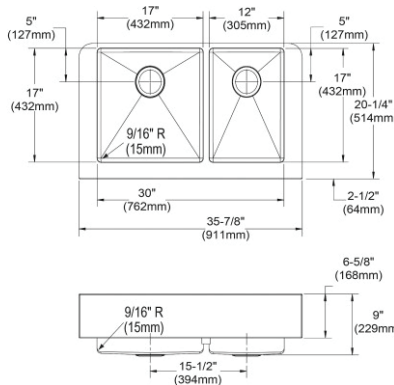

Optional Accessories

Drain	
LKDD	$68.00
LK35	$76.00
LK99S	$120.00

Ship dims: 38-3/4" x 28-3/8" x 11-1/4"
Approx. ship weight: 42 lbs.

*1/2" sink reveal required for proper fit.