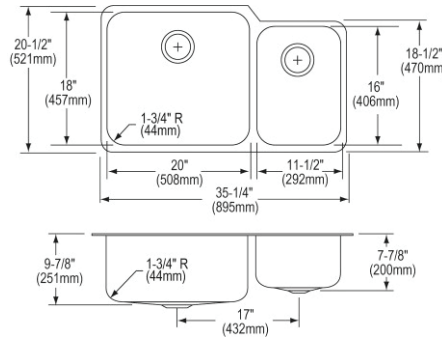

- Dimensions: 35-1/4" x 20-1/2" x 9-7/8"
- 18 gauge
- Lustrous Satin finish
- 3-1/2" (89mm) drain opening
- Sound deadening: Sides and Bottom pads
- 39" minimum cabinet size

Includes: ELUH3520R sink, one LKWOBG2018SS bottom grid, one LK99 drain

Built in USA

Optional Accessories

Bottom grid

LKWOBG1116SS $155.00

Cutting board

CBS1418* $167.00

Ship dims: 44-7/8" x 26-1/4" x 14"

Approx. ship weight: 34 lbs.

ELUH3520R   **$1,371.00**