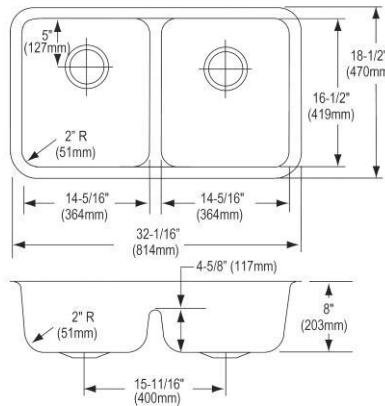

Optional Accessories

Bottom grid

LKWOBG1416SS	$167.00

Cutting board

LKCB1216HW*	$131.00

Drain

LK99	$120.00

Ship dims: 37-3/4" x 26-1/4" x 10-1/2"
Approx. ship weight: 22 lbs.

ELUHAQD32179

$1,076.00

Elkay Lustertone Classic Stainless Steel 32-1/16" x 18-1/2" x 9", 40/60 Double Bowl Undermount Sink with Aqua Divide