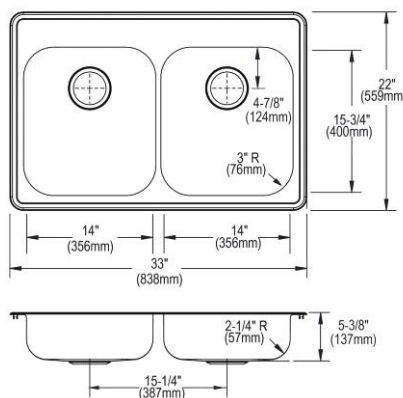

ADA Compliant

Made in USA

Optional Accessories

Cutting board

CB1516 $105.00

Rinsing basket

LKWRB1316SS $218.00

Drain

D1125 $22.00

Ship dims: 25" x 8-1/8" x 35"

Approx. ship weight: 12 lbs.