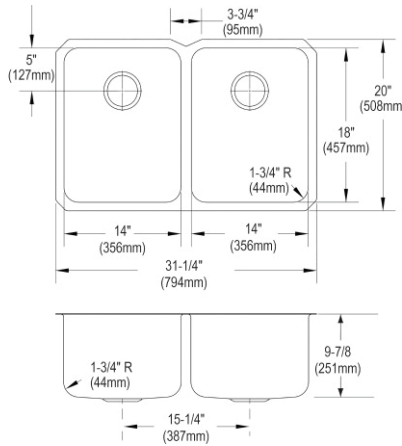

Made in USA

Optional Accessories

1. **Bottom grid**
     LKWOBG1418SS $161.00
   - **Cutting board**
     CBS1418* $167.00
   - **Rinsing basket**
     LKWRB1418SS $218.00
   - **Drain**
     LK99 $120.00
2. **Ship dims:** 37-3/4" x 26-1/4" x 12-1/2"
   Approx. ship weight: 32 lbs.

ELUH3220PD

$1,111.00

Elkay Lustertone Classic Stainless Steel 31-1/4" x 20" x 7-7/8", Double Bowl Undermount Sink with Perfect Drain