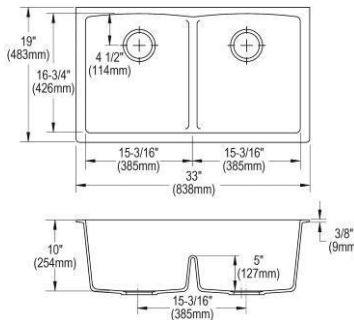

- Dimensions: 33" x 19" x 10"
- 3-1/2" (89mm) drain opening
- 36" minimum cabinet size
- Features: Aqua Divide

Optional Accessories

Bottom grid

- LKOBG1415SS $75.00

Drain

- LKQS35 $77.00
- LKQD35 $89.00
- LK99 $120.00

Ship Dims: 37-5/8" x 26-3/4" x 16-1/16"
Approx. Ship Weight: 59 lbs.

ELXU3322

$704.00