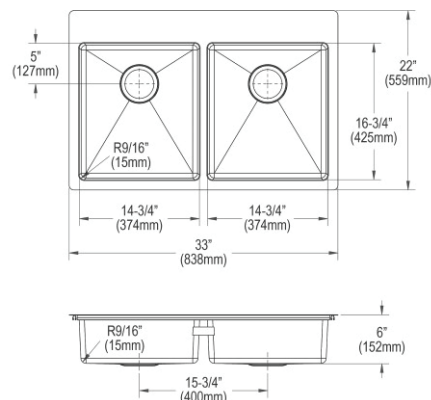

Includes: ECTSRAD33226T Sink, two CTXBG1315 Bottom Grids
Optional Accessories
Drain
LKDD $68.00
LK35 $76.00
Ship dims: 38" x 24-1/2" x 13"
Approx. ship weight: 34 lbs.