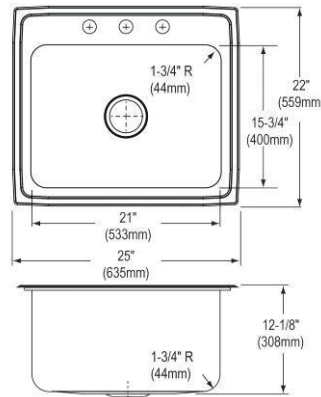

DLR252212C

$1,300.00

Elkay Lustertone Classic Stainless Steel 25" x 22" x 12-1/8", Single Bowl Drop-in Sink and Faucet Kit

- Dimensions: 25" x 22" x 12-1/8"
- 18 gauge
- Lustrous Satin finish
- Available in 3 faucet holes
- 3-1/2" (89mm) drain opening
- Sound deadening: Sides and Bottom pads
- 30" minimum cabinet size

1-1/2" (38mm) Diameter Faucet Holes on 4" (102mm) Centers

Includes: DLR252212 sink, LK2500CR faucet
Built in USA

Optional Accessories

Bottom grid

LKWBG2115SS $176.00

Cutting board

CB1516 $105.00

Drain

LK99 $120.00

Ship dims: 30-11/16" x 26-1/4" x 14"

Approx. ship weight: 28 lbs.

PLA252212

$1,742.00

Elkay Pursuit Stainless Steel 25" x 22" x 12-1/8", Single Bowl Drop-in Laundry Sink