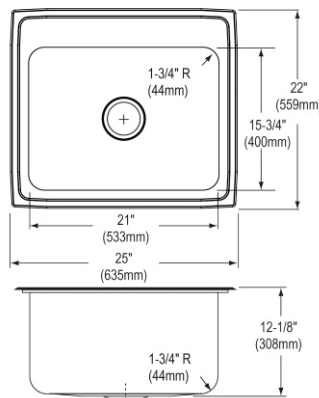

Made in USA

Optional Accessories

Bottom grid

LKWBG2115SS $176.00

Cutting board

CB1516 $105.00

Drain

LK99 $120.00

Ship dims: 30-11/16" x 26-1/4" x 14"

Approx. ship weight: 19 lbs.