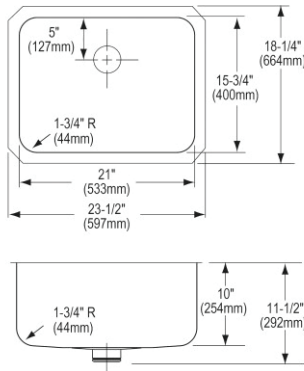

- Dimensions: 23-1/2" x 18-1/4" x 10"
- 18 gauge
- Lustrous Satin finish
- 3-3/8" (86mm) drain opening
- Sound deadening: Sides and Bottom pads
- 27" minimum cabinet size
- Features: Perfect Drain

**Includes:** One LKPD1 Perfect Drain and strainer.