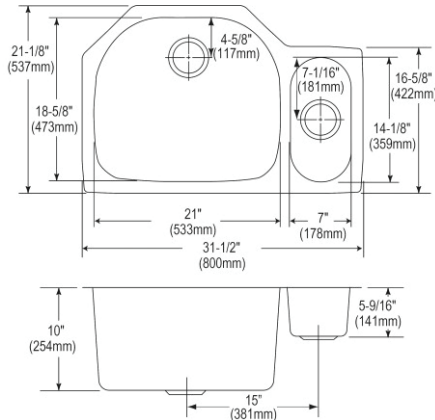

Includes: ELUH322110R sink, one LKWOBG2118SS bottom grid, one LK99 drain

Built in USA

Optional Accessories

Cutting board

CB2213 (large bowl) $243.00

Ship dims: 37-3/4" x 26-1/4" x 12-1/2"

Approx. ship weight: 28 lbs.

ELUH322110R $1,073.00

Elkay Lustertone Classic Stainless Steel 31-1/2" x 21-1/8" x 10", Offset 70/30 Double Bowl Undermount Sink