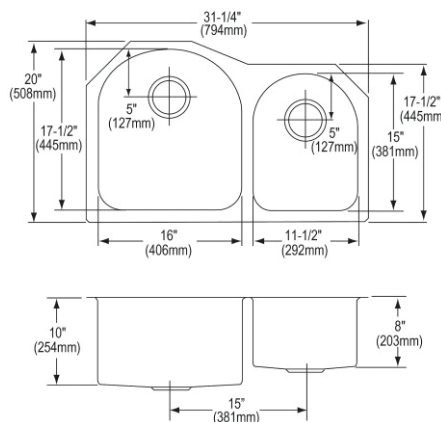

Elkay Copper 31-1/4" x 20" x 10", Offset 60/40 Double Bowl Undermount Sink

- Dimensions: 31-1/4" x 20" x 10"
- 16 gauge
- Antique Hammered finish
- 3-1/2" (89mm) drain opening
- Sound deadening: Sides and Bottom pads
- 36" minimum cabinet size

Optional Accessories

Drain

LK35AC

$251.00

Ship dims: 40" x 29" x 15"

Approx. ship weight: 46 lbs.