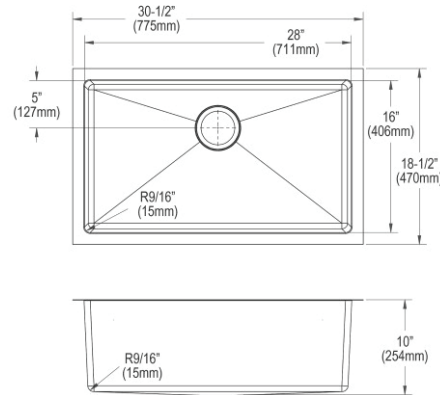

- Dimensions: 30-1/2" x 18-1/2" x 10"
- 16 gauge
- Polished Satin finish
- 3-1/2" (89mm) drain opening
- Sound deadening: Sound Guard
- 36" minimum cabinet size

Includes: Custom fit bottom grid, deep strainer drain, Bar Keeper's Friend cleanser, microfiber towel, all packed in an Elkay protective cloth bag.

Optional Accessories

Cutting board

LKCBF2816HW $155.00

Ship dims: 37-1/2" x 26-1/16" x 12-1/16"

Approx. ship weight: 43 lbs.

EFRU281610T

$520.00