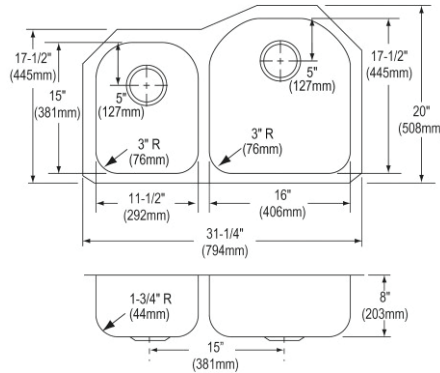

- Dimensions: 31-1/4" x 20" x 8"
- 18 gauge
- Radiant Satin finish
- 3-1/2" (89mm) drain opening
- Sound deadening: Sides and Bottom pads
- 36" minimum cabinet size

Made in USA

Optional Accessories

Bottom grid

GOBG1617SS (large bowl) $66.00

GOBG1115SS (small bowl) $54.60

Cutting board

CB1713* $139.00

Drain

D1125 $22.00

Ship dims: 21-13/16" x 11-1/16" x 37-3/16"

Approx. ship weight: 19 lbs.

DXUH3119R

$415.00

Dayton Stainless Steel 31-1/4" x 20" x 8", Offset 60/40 Double Bowl Undermount Sink