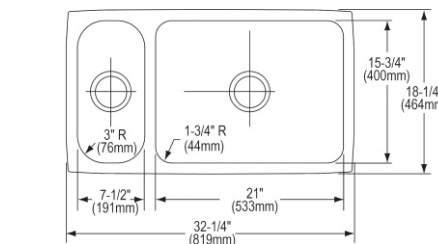

- Dimensions: 32-1/4" x 18-1/4" x 7-3/4"
- 18 gauge
- Lustrous Satin finish
- 3-1/2" (89mm) drain opening
- Sound deadening: Sides and Bottom pads
- 36" minimum cabinet size

**Special Note:** Reversible design, sink can be rotated so small bowl is on the left or right  
**Made in USA**