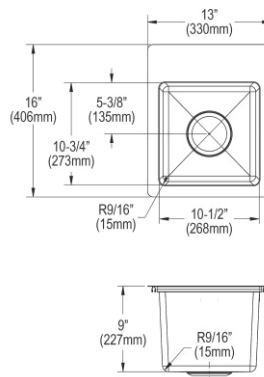

- •Dimensions: 13" x 16" x 9"
- •18 gauge
- •Polished Satin finish
- •Available in 1, 2, 3 faucet holes
- •3-1/2" (89mm) drain opening
- •Sound deadening: Sound Guard
- •18" minimum cabinet size
- •Features: Slim Rim

Includes: ECTSR13169T Sink, CTXBG99 Bottom Grid

Optional Accessories

1. **Drain**
   LKDD $68.00
   LK35 $76.00
2. **Ship dims:** 19-15/16" x 23-11/16" x 10-11/16"
   Approx. ship weight: 15 lbs.

SCUH1012SH

$979.00