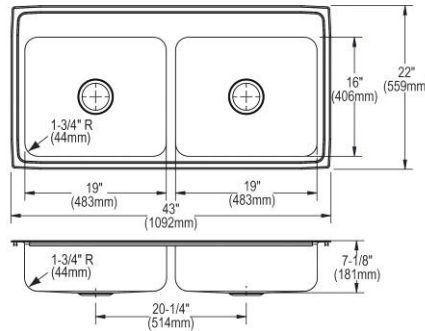

Made in USA

Optional Accessories

Cutting board

- CB1713 $139.00
- CBS1316 $133.00

Rinsing basket

- LKWRB1418SS $218.00

Drain

- LK99 $120.00

Ship dims: 48-11/16" x 26-1/4" x 10-1/2"

Approx. ship weight: 21 lbs.

CR4322

$867.00