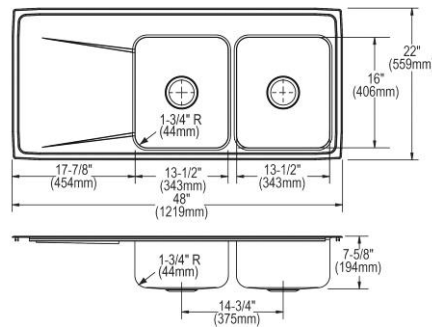

Elkay Lustertone Classic Stainless Steel 48" x 22" x 7-5/8", Equal Double Bowl Drop-in Sink with Drainboard

- Dimensions: 48" x 22" x 7-5/8"
- 18 gauge
- Lustrous Satin finish
- Available in 1, 2, 3, 4, MR2 faucet holes
- 3-1/2" (89mm) drain opening
- Sound deadening: Bottom only pads
- 51" minimum cabinet size
- Features: Drainboard

Made in USA

Optional Accessories

Bottom grid

- LKWBG1316SS $155.00

Cutting board

- CB1613 $133.00
- CB1713 $139.00
- CBS1316 $133.00

Rinsing basket

- LKWRB1316SS $218.00

Drain

- LK99 $120.00

Ship dims: 53-11/16" x 26-1/4" x 10-1/2"

Approx. ship weight: 35 lbs.