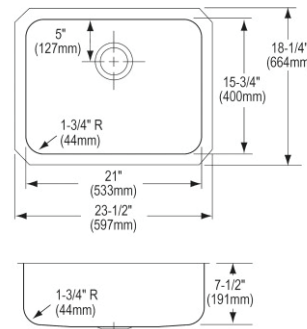

Includes: ELUH2115 sink, LKWOBG2115SS bottom grid, LK99 drain

Built in USA

Optional Accessories

Cutting board

CB1516* $105.00

Ship dims: 19-9/16" x 9-13/16" x 29-7/16"

Approx. ship weight: 20 lbs.

ELUH2115

$666.00