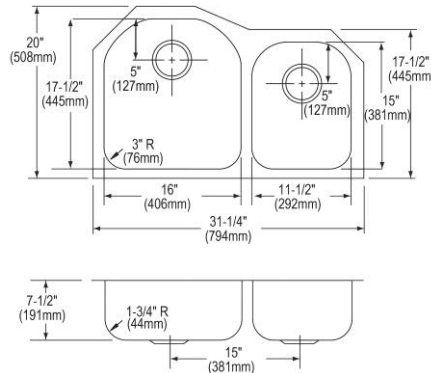

Includes: ELUH3119R sink, one LKWOBG1617SS bottom grid, one LK99 drain

Built in USA

Optional Accessories

Bottom grid

LKWOBG1115SS $155.00

Ship dims: 37-3/4" x 26-1/4" x 10-1/2"

Approx. ship weight: 26 lbs.

ELUH3119R $1,110.00

Elkay Lustertone Classic Stainless Steel 31-1/4" x 20" x 7-1/2", Offset 60/40 Double Bowl Undermount Sink