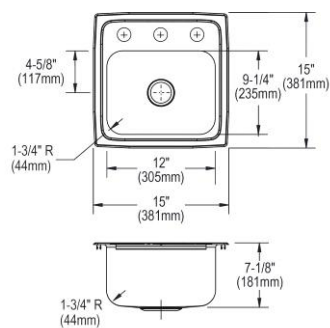

1-1/2" (38mm) Diameter Faucet Holes on 4" (102mm) Centers

Includes: LKDA2437C faucet, LK36 drain

Optional Accessories

Bottom grid

LKWBG1209SS

$146.00

Cutting board

CB912

$126.00

Rinsing basket

LKWRB1209SS

$172.00

Ship dims: 16-5/16" x 9-3/16" x 21-7/16"

Approx. ship weight: 12 lbs.