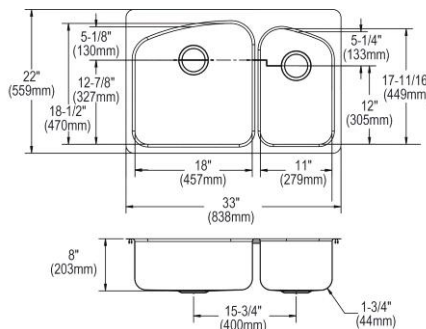

**Dayton Stainless Steel 33" x 22" x 8", 60/40 Double Bowl Dual Mount Sink**

- Dimensions: 33" x 22" x 8"
- 18 gauge
- Premium Highlighted Satin finish
- Available in 1, 2L, 2R, 3 faucet holes
- 3-1/2" (89mm) drain opening
- Sound deadening: Bottom only pads
- 36" minimum cabinet size
- Features: Slim Rim