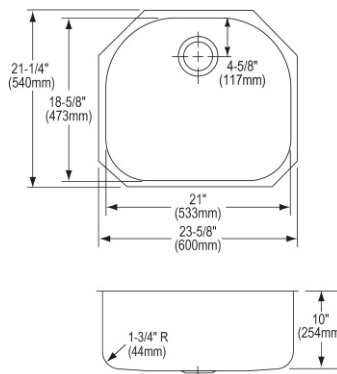

**Ship dims:** 30-11/16" x 26-1/4" x 14"

**Approx. ship weight:** 19 lbs.

**ELUH211810**

**\$741.00**

**Elkay Lustertone Classic Stainless Steel 23-5/8" x 21-1/4" x 10",  
Single Bowl Undermount Sink**

- Dimensions: 23-5/8" x 21-1/4" x 10"
- 18 gauge
- Lustrous Satin finish
- 3-1/2" (89mm) drain opening
- Sound deadening: Sides and Bottom pads
- 27" minimum cabinet size