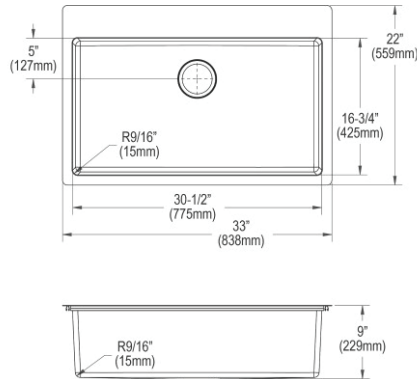

ECTSRS33229TBG $681.00

Elkay Crosstown Stainless Steel 33" x 22" x 9", Single Bowl Dual Mount Sink Kit

- •Dimensions: 33" x 22" x 9"
- •18 gauge
- •Polished Satin finish
- •Available in 1, 2, 3, 4, 5, FR2 faucet holes
- •3-1/2" (89mm) drain opening
- •Sound deadening: Sound Guard
- •36" minimum cabinet size

Includes: ECTSRS33229T Sink, CTXBG2915 Bottom Grid

Optional Accessories

1. **Drain**
2. LKDD $68.00
   - LK35 $76.00

Ship dims: 38" x 24-1/2" x 10-13/16"
Approx. ship weight: 34 lbs.

ETRU30179PD $782.00

Elkay Lustertone Iconix Stainless Steel 32-1/2" x 19-1/2" x 9", Single Bowl Undermount Sink with Perfect Drain