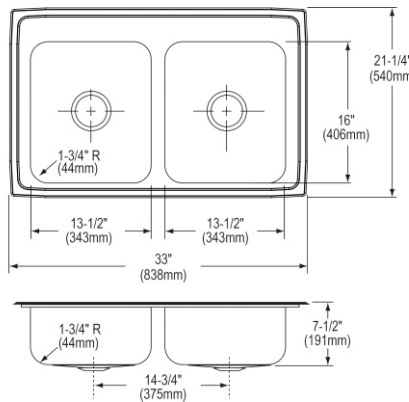

Made in USA

Optional Accessories

Bottom grid

LKWBG1316SS $155.00

Cutting board

CB1613 $133.00

CB1713 $139.00

CBS1316 $133.00

Rinsing basket

LKWRB1316SS $218.00

Drain

LK99 $120.00

Ship dims: 37-3/4" x 26-1/4" x 10-1/2"

Approx. ship weight: 20 lbs.

GECR3321

$701.00

Elkay Celebrity Stainless Steel 33" x 21-1/4" x 5-3/8", Equal Double Bowl Drop-in Sink

- Dimensions: 33" x 21-1/4" x 5-3/8"
- 20 gauge
- Brushed Satin finish
- Available in 1, 2, 3, 4 faucet holes
- 3-1/2" (89mm) drain opening
- Sound deadening: Bottom only pads
- 36" minimum cabinet size