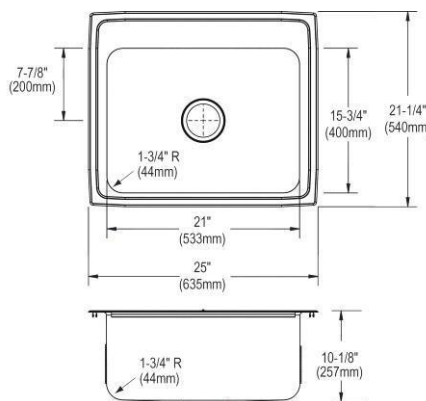

Made in USA

Optional Accessories

Bottom grid	
LKWBG2115SS	$176.00
Cutting board	
CB1516	$105.00
Drain	
LK99	$120.00

Ship dims: 30-11/16" x 26-1/4" x 12-1/2"
Approx. ship weight: 18 lbs.