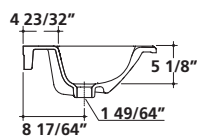

MEG11

19 3/4" x 15 3/4" x 33 3/4"

WASHBASIN - LAVATORY

Art.		Lbs.	\$ USD
5405 P	white	70	3,275.00

Washbasin - Lavatory 19 3/4" x 15 3/4" x 33 3/4"
500 x 400 x 860 mm

33 1/2" x 17 3/4"

WASHBASIN

Art.		Lbs.	\$ USD
7102	white	39	650.00
7102MT	white matte	39	995.00

Washbasin 33 1/2" x 17 3/4"
850 x 450 mm

Wall-hung / countertop installation one hole washbasin.
Fixing kit included. Faucet not included.

Art.		Lbs.	\$ USD
7123	Iroko	13	2,880.00

Iroko heartwood under-basin structure.