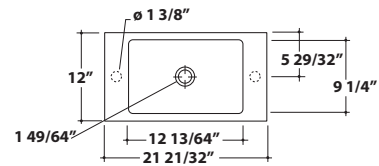

UNDER-BASIN STRUCTURE

Art.	Lbs.	$ USD
☐ 6040 white	28	760.00

Wall-hung chromed underbasin structure with glass shelf.