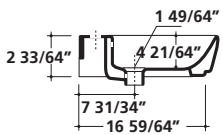

Wall-hung chromed underbasin structure with glass shelf.

23 5/8" x 18 57/64"

WASHBASIN

Art.		Lbs.	\$ USD
 5208	white	35	474.00

Washbasin 23 5/8" x 18 57/64"
600 x 480 x h140 mm

Washbasin one hole pre-punched 3 holes.
Wall-hung/countertop installation.
Fixing kit included. Drain not included.