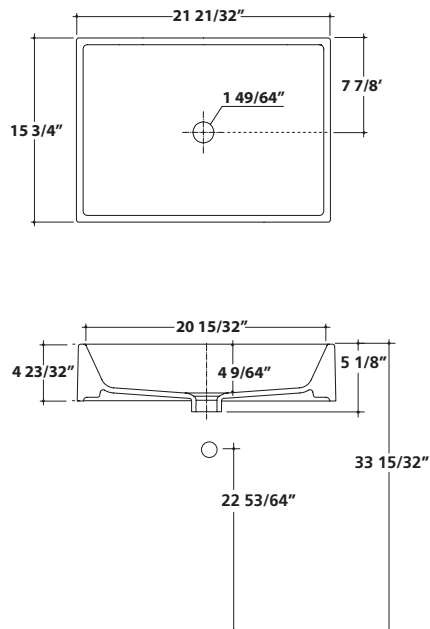

21 3/4" x 15 3/4"

WASHBASIN

Art.		Lbs.	$ USD
6103	white	26	650.00

Washbasin 21 3/4" x 15 3/4"
550 x 380 mm

Countertop installation. Drain not included.