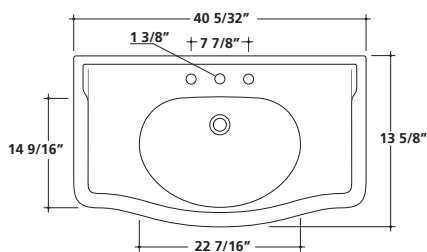

Art.		Lbs.	\$ USD
<input type="checkbox"/> 8408M	white - 1 hole	74	1,558.00
<input type="checkbox"/> 8408	white - 3holes	74	1,558.00

Washbasin 40 5/32" x 13 5/8"
1020 x 600 mm

Washbasin 1020 x 600 mm. Installation on ceramic legs.
Fixing kit included. Drain and faucet not included.