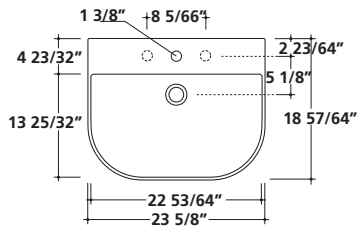

Wall-hung chromed underbasin structure with glass shelf.

23 5/8" x 18 57/64"

WASHBASIN

Art.		Lbs.	\$ USD
 5208	white	35	474.00

Washbasin 23 5/8" x 18 57/64"
600 x 480 x h140 mm

Washbasin one hole pre-punched 3 holes.
Wall-hung/countertop installation.
Fixing kit included. Drain not included.

15 3/4" x 13 3/4"

WASHBASIN

Art.		Lbs.	\$ USD
 8951	white	26	580.00

Washbasin 15 3/4" x 13 3/4"
400 x 350 x 180 mm

Wall-hung or countertop washbasin. One hole.
Fixing kit included. Drain not included.

40 1/4" x 19 3/4"