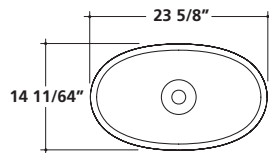

MEG11

19 3/4" x 15 3/4" x 33 3/4"

WASHBASIN - LAVATORY

Art.		Lbs.	\$ USD
5405 P	white	70	3,275.00

Washbasin - Lavatory 19 3/4" x 15 3/4" x 33 3/4"
500 x 400 x 860 mm

33 1/2" x 17 3/4"

WASHBASIN

Art.		Lbs.	\$ USD
7102	white	39	650.00
7102MT	white matte	39	995.00

Washbasin 33 1/2" x 17 3/4"
850 x 450 mm

Wall-hung / countertop installation one hole washbasin.
Fixing kit included. Faucet not included.

Art.		Lbs.	\$ USD
7123	Iroko	13	2,880.00

Iroko heartwood under-basin structure.

23 3/4" x 14 1/4"

WASHBASIN

Art.		Lbs.	\$ USD
<input type="checkbox"/> 7106	white	70	660.00

Washbasin 23 3/4" x 14 1/4"
600 x 360 mm

Countertop washbasin. Without overflow.
Complete with ceramic drain.

17 23/32"