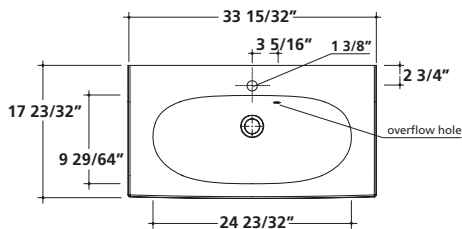

MEG11

19 3/4" x 15 3/4" x 33 3/4"

WASHBASIN - LAVATORY

Art.		Lbs.	\$ USD
5405 P	white	70	3,275.00

Washbasin - Lavatory 19 3/4" x 15 3/4" x 33 3/4"
500 x 400 x 860 mm

33 1/2" x 17 3/4"

WASHBASIN

Art.		Lbs.	\$ USD
7102	white	39	650.00
7102MT	white matte	39	995.00

Washbasin 33 1/2" x 17 3/4"
850 x 450 mm

Wall-hung / countertop installation one hole washbasin.
Fixing kit included. Faucet not included.

Art.		Lbs.	\$ USD
7123	Iroko	13	2,880.00

Iroko heartwood under-basin structure.