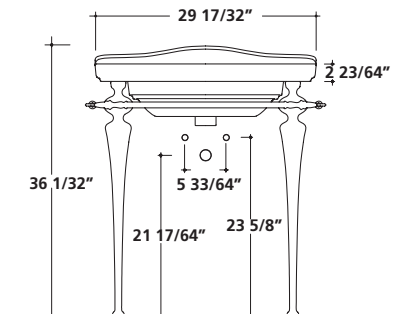

27 1/2" x 14 1/2"

WASHBASIN

Art.	Lbs.	\$ USD
5234NB black / white	27	990.00

Washbasin 27 1/2" x 14 1/2"
700 x 370 x 150 mm

Bowl washbasin countertop installation.
Arranged for wall tap or on a countertop tap.

Washbasin 29 17/32" x 20 15/32"
750 x 520 mm

Fixing kit included. Drain and faucet not included.

UNDER-BASIN STRUCTURE

Art.		Lbs.	\$ USD
<input type="checkbox"/> 8458		26	2,466.00

Chromed-brass under-basin structure for basin 8433/M with towel rack.

ETHOS

43 5/16"

WASHBASIN

Art.		Lbs.	\$ USD
<input type="checkbox"/> 8435M	white - 1 hole	66	1,390.00
<input type="checkbox"/> 8435	white - 3holes	66	1,390.00

Washbasin 17 3/4" x 15 3/4"
1100 x 540 mm

Wall-hung installation, for pedestal or furniture.
Fixing kit included. Drain and faucet not included.