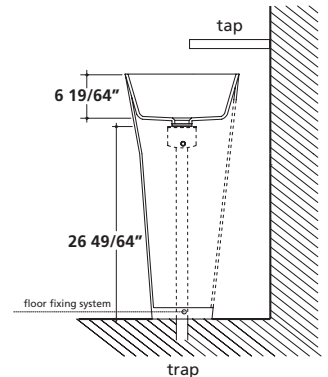

Wall-hung washbasin 17 3/4" x 15 3/4"
450 x 400 x 590 mm

Fixing kit included.

17 3/4" x 15 3/4"

WASHBASIN - LAVATORY

Art.		Lbs.	\$ USD
<input type="checkbox"/> 5407 SNE	no hole - black	48	1,600.00
<input type="checkbox"/> 5407 NE	1 hole - black	48	1,600.00

MEG11

19 3/4" x 15 3/4" x 33 3/4"

WASHBASIN - LAVATORY

Art.		Lbs.	\$ USD
5405 P	white	70	3,275.00

Washbasin - Lavatory 19 3/4" x 15 3/4" x 33 3/4"
500 x 400 x 860 mm

33 1/2" x 17 3/4"

WASHBASIN

Art.		Lbs.	\$ USD
7102	white	39	650.00
7102MT	white matte	39	995.00

Washbasin 33 1/2" x 17 3/4"
850 x 450 mm

Wall-hung / countertop installation one hole washbasin.
Fixing kit included. Faucet not included.

Art.		Lbs.	\$ USD
7123	Iroko	13	2,880.00

Iroko heartwood under-basin structure.