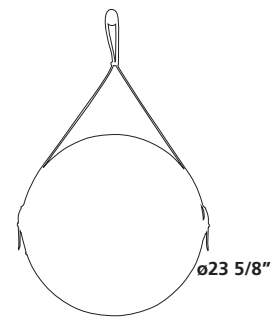

MIRROR

Art.		Lbs.	$ USD
6125BI	mirror	33	1,185.00

Mirror with frame in white lacquered brass and leather straps.