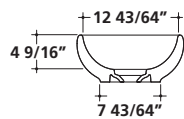

23 3/4" x 14 1/4"

WASHBASIN

Art.		Lbs.	$ USD
☐ 7106	white	70	660.00

Washbasin 23 3/4" x 14 1/4"
600 x 360 mm

Countertop washbasin. Without overflow.
Complete with ceramic drain.