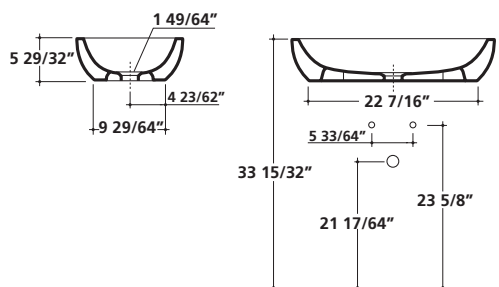

WASHBASIN

Art.		Lbs.	\$ USD
 8958	white	72	1,605.00

Washbasin 40 1/4" x 19 3/4"
1000 x 500 x 180 mm

Wall-hung or countertop washbasin. One hole.
Pre-punched for 5 holes.
Fixing kit included. Drain not included.

27 1/2" x 14 1/2"

WASHBASIN

Art.	Lbs.	\$ USD
5234NB black / white	27	990.00

Washbasin 27 1/2" x 14 1/2"
700 x 370 x 150 mm

Bowl washbasin countertop installation.
Arranged for wall tap or on a countertop tap.