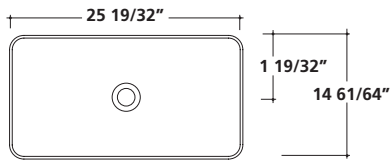

25 19/32" x 14 61/64"

WASHBASIN

Art.		Lbs.	$ USD
☐ 7415	white	24	1,192.00
☐ 7415 MT	white matte	24	1,320.00
☒ 7415 NEMT	black matte	24	1,320.00
☒ 7415 ON	Teal	24	1,320.00

Countertop washbasin 25 19/32" x 14 61/64"
380 x 650 mm