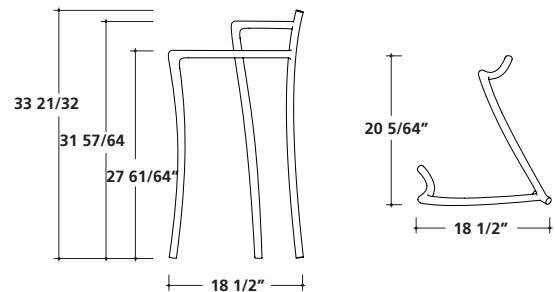

HOOK

Art.	Lbs.	\$ USD
<input type="checkbox"/> 5426 white 1 195.00		

Ceramic hook. Wall installation

TOOTHBRUSH HOLDER

Art.	Lbs.	\$ USD
<input type="checkbox"/> 5448 white 2 305.00		

Ceramic toothbrush holder.

Art.		Lbs.	\$ USD
 7136	iroko	3	386.00

Iroko wooden towel rack.

TOWEL RACK

Art.		Lbs.	\$ USD
 7139	iroko	11	1.402.00

Iroko wooden floor standing towel rack.

ACCESSORIES

TABLE

Art.		Lbs.	\$ USD
 7138	iroko	22	820.00