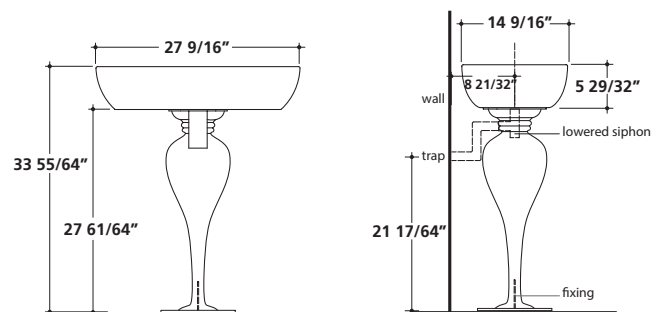

27 1/2" x 14 1/2"

WASHBASIN

Art.	Lbs.	$ USD
5234NB black / white	27	990.00

Washbasin 27 1/2" x 14 1/2"
700 x 370 x 150 mm

Bowl washbasin countertop installation.
Arranged for wall tap or on a countertop tap.

UNDER-BASIN STRUCTURE

Art.	Lbs.	$ USD
5550 BNE black	28	2,770.00

Resin structure for basin with metal base.

Fixing kit and trap included - suitable for art. 5234.