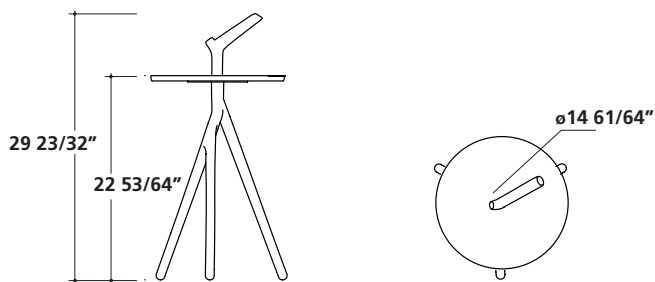

TABLE

Art.		Lbs.	$ USD
7138	iroko	22	820.00

Iroko wooden table with white matt varnished counter-top.