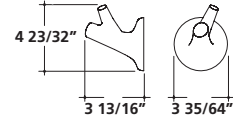

SOAP HOLDER

Art.	Lbs.	\$ USD
<input type="checkbox"/> 5424 white 2 270.00		

Ceramic soap dish for basin and bidet.

TOILET BRUSH

Art.	Lbs.	\$ USD
<input type="checkbox"/> 5427 white 2 195.00		

Ceramic toilet brush holder.

HOOK

Art.	Lbs.	\$ USD
<input type="checkbox"/> 5426 white 1 195.00		

Ceramic hook. Wall installation

TOOTHBRUSH HOLDER

Art.	Lbs.	\$ USD
<input type="checkbox"/> 5448 white 2 305.00		

Ceramic toothbrush holder.