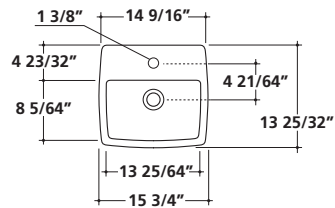

15 3/4" x 13 3/4"

WASHBASIN

Art.		Lbs.	$ USD
8951	white	26	580.00

Washbasin 15 3/4" x 13 3/4"
400 x 350 x 180 mm

Wall-hung or countertop washbasin. One hole.
Fixing kit included. Drain not included.