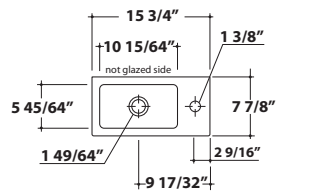

15 3/4" x 8"

WASHBASIN

Art.	Lbs.	$ USD
☐ 6030M white	19	418.00

Washbasin 15 3/4" x 7"
400 x 200 x 170 mm

Wall-hung or countertop installation.
Fixing kit included. Drain not included.