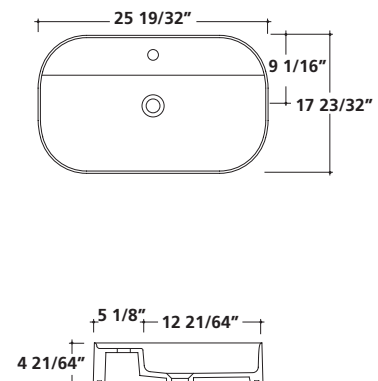

25 19/32" x 17 23/32"

WASHBASIN

Art.		Lbs.	$ USD
☐ 7400	white	30	1,097.00
☐ 7400 MT	white matte	30	1,215.00
☒ 7400 NEMT	black matte	30	1,215.00
☒ 7400 ON	Teal	30	1,215.00

Countertop washbasin 25 19/32" x 17 23/32"
450 x 650 mm