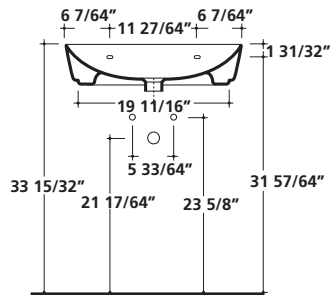

Washbasin 21 21/32" x 12"
550 x 300 mm

Pre-punched with 1 tap hole right or left for wall-hung
installation. Drain not included.

UNDER-BASIN STRUCTURE

Art.	Lbs.	\$ USD
<input type="checkbox"/> 6040 white	28	760.00

Wall-hung chromed underbasin structure with glass shelf.

23 5/8" x 18 57/64"

WASHBASIN

Art.		Lbs.	\$ USD
 5208	white	35	474.00

Washbasin 23 5/8" x 18 57/64"
600 x 480 x h140 mm

Washbasin one hole pre-punched 3 holes.
Wall-hung/countertop installation.
Fixing kit included. Drain not included.

15 3/4" x 13 3/4"

WASHBASIN

Art.		Lbs.	\$ USD
 8951	white	26	580.00

Washbasin 15 3/4" x 13 3/4"
400 x 350 x 180 mm

Wall-hung or countertop washbasin. One hole.
Fixing kit included. Drain not included.

40 1/4" x 19 3/4"