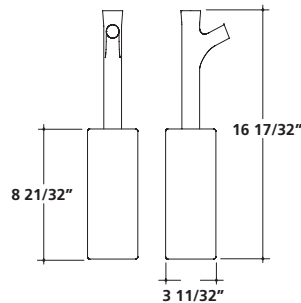

Prep Sink 17 3/4" x 7"
 ø 450 mm x 195

Due to +/- 2% dimensions, it is recommended that the cabinet maker waits until the sink is delivered to make the cabinet.

CERAMIC AND WOOD ACCESSORIES

CERAMIC ACCESSORIES

SOAP HOLDER

Art.	Lbs.	\$ USD
<input type="checkbox"/> 5424 white 2 270.00		

Ceramic soap dish for basin and bidet.

TOILET BRUSH

Art.	Lbs.	\$ USD
<input type="checkbox"/> 5427 white 2 195.00		

Ceramic toilet brush holder.

HOOK

Art.	Lbs.	\$ USD
<input type="checkbox"/> 5426 white 1 195.00		

Ceramic hook. Wall installation

TOOTHBRUSH HOLDER

Art.	Lbs.	\$ USD
<input type="checkbox"/> 5448 white 2 305.00		

Ceramic toothbrush holder.