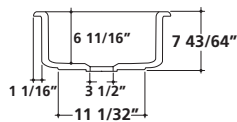

17 3/4" x 7"

PREP SINK

Art.			Lbs.	$ USD
☐	5018	white	19	445.00
☐	5018 NE	black	19	500.00
☐	5018 BS	biscuit	19	500.00

Prep Sink 17 3/4" x 7"
ø 450 mm x 195