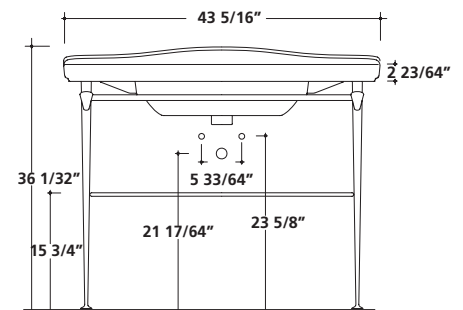

ETHOS

43 5/16"

WASHBASIN

Art.		Lbs.	$ USD
☐ 8435M	white - 1 hole	66	1,390.00
☐ 8435	white - 3holes	66	1,390.00

Washbasin 17 3/4" x 15 3/4"
1100 x 540 mm

Wall-hung installation, for pedestal or furniture.
Fixing kit included. Drain and faucet not included.

UNDER-BASIN STRUCTURE

Art.		Lbs.	$ USD
☐ 8448		29	2,845.00

Old-looking aluminium alloy under-basin structure for basin 8435M, with under frame countertop and towel-rack