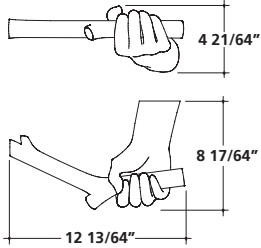

CERAMIC ACCESSORIES

TOILET ROLL HOLDER

Art.	Lbs.	$ USD
☐ 5423 white | 2 | 350.00		

Ceramic toilet roll-holder.

TOWEL RACK

Art.	Lbs.	$ USD
☐ 5425 white | 2 | 405.00		

Ceramic towel rack. Wall installation.

SOAP HOLDER

Art.	Lbs.	$ USD
☐ 5424 white | 2 | 270.00		

Ceramic soap dish for basin and bidet.

TOILET BRUSH

Art.	Lbs.	$ USD
☐ 5427 white | 2 | 195.00		

Ceramic toilet brush holder.

HOOK

Art.	Lbs.	$ USD
☐ 5426 white | 1 | 195.00		

Ceramic hook. Wall installation

TOOTHBRUSH HOLDER

Art.	Lbs.	$ USD
☐ 5448 white | 2 | 305.00		

Ceramic toothbrush holder.