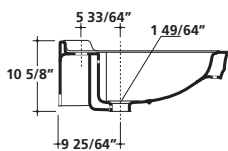

Art.		Lbs.	\$ USD
<input type="checkbox"/> 8408M	white - 1 hole	74	1,558.00
<input type="checkbox"/> 8408	white - 3holes	74	1,558.00

Washbasin 40 5/32" x 13 5/8"
1020 x 600 mm

Washbasin 1020 x 600 mm. Installation on ceramic legs.
Fixing kit included. Drain and faucet not included.