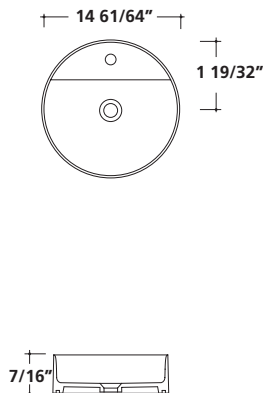

17 23/32"

WASHBASIN

Art.		Lbs.	$ USD
☐ 7404	white	19	948.00
☐ 7404 MT	white matte	19	1,050.00
☒ 7404 NEMT	black matte	19	1,050.00
☒ 7404 ON	Teal	19	1,050.00

Countertop washbasin 17 23/32"
ø450mm