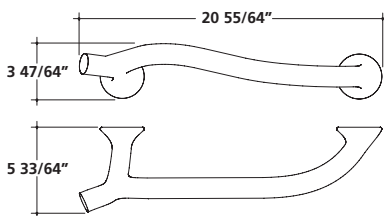

Prep Sink 17 3/4" x 7"
 ø 450 mm x 195

Due to +/- 2% dimensions, it is recommended that the cabinet maker waits until the sink is delivered to make the cabinet.

CERAMIC AND WOOD ACCESSORIES

CERAMIC ACCESSORIES

TOILET ROLL HOLDER

Art.	Lbs.	\$ USD
<input type="checkbox"/> 5423 white 2 350.00		

Ceramic toilet roll-holder.

TOWEL RACK

Art.	Lbs.	\$ USD
<input type="checkbox"/> 5425 white 2 405.00		

Ceramic towel rack. Wall installation.