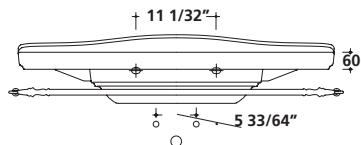

ETHOS

43 5/16"

WASHBASIN

Art.		Lbs.	\$ USD
<input type="checkbox"/> 8435M	white - 1 hole	66	1,390.00
<input type="checkbox"/> 8435	white - 3holes	66	1,390.00

Washbasin 17 3/4" x 15 3/4"
1100 x 540 mm

Wall-hung installation, for pedestal or furniture.
Fixing kit included. Drain and faucet not included.