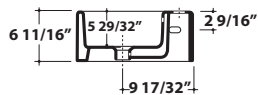

15 3/4" x 8"

WASHBASIN

Art.	Lbs.	$ USD
☐ 6030M white	19	418.00

Washbasin 15 3/4" x 7"
400 x 200 x 170 mm

Wall-hung or countertop installation.
Fixing kit included. Drain not included.