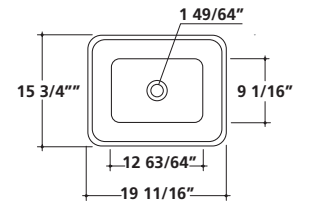

Wall-hung washbasin 17 3/4" x 15 3/4"
450 x 400 x 590 mm

Fixing kit included.

17 3/4" x 15 3/4"

WASHBASIN - LAVATORY

Art.		Lbs.	\$ USD
<input type="checkbox"/> 5407 SNE	no hole - black	48	1,600.00
<input type="checkbox"/> 5407 NE	1 hole - black	48	1,600.00

MEG11

19 3/4" x 15 3/4" x 33 3/4"

WASHBASIN - LAVATORY

Art.		Lbs.	\$ USD
5405 P	white	70	3,275.00

Washbasin - Lavatory 19 3/4" x 15 3/4" x 33 3/4"
500 x 400 x 860 mm

33 1/2" x 17 3/4"

WASHBASIN

Art.		Lbs.	\$ USD
7102	white	39	650.00
7102MT	white matte	39	995.00

Washbasin 33 1/2" x 17 3/4"
850 x 450 mm

Wall-hung / countertop installation one hole washbasin.
Fixing kit included. Faucet not included.

Art.		Lbs.	\$ USD
7123	Iroko	13	2,880.00

Iroko heartwood under-basin structure.