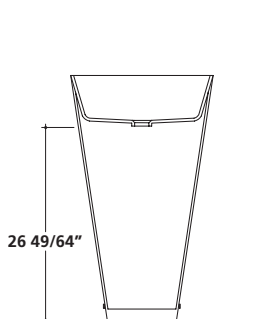

Wall-hung washbasin 17 3/4" x 15 3/4"
450 x 400 x 590 mm

Fixing kit included.

17 3/4" x 15 3/4"

WASHBASIN - LAVATORY

Art.		Lbs.	\$ USD
<input type="checkbox"/> 5407 SNE	no hole - black	48	1,600.00
<input type="checkbox"/> 5407 NE	1 hole - black	48	1,600.00

MEG11

19 3/4" x 15 3/4" x 33 3/4"

WASHBASIN - LAVATORY

Art.		Lbs.	\$ USD
5405 P	white	70	3,275.00

Washbasin - Lavatory 19 3/4" x 15 3/4" x 33 3/4"
500 x 400 x 860 mm

33 1/2" x 17 3/4"

WASHBASIN

Art.		Lbs.	\$ USD
7102	white	39	650.00
7102MT	white matte	39	995.00

Washbasin 33 1/2" x 17 3/4"
850 x 450 mm

Wall-hung / countertop installation one hole washbasin.
Fixing kit included. Faucet not included.

Art.		Lbs.	\$ USD
7123	Iroko	13	2,880.00

Iroko heartwood under-basin structure.