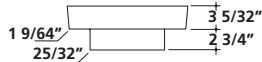

16 17/32"

WASHBASIN

Art.		Lbs.	$ USD
6070	white	26	921.00

Washbasin 16 17/32"
ø420 mm

Countertop recessed round washbasin.
Complete with ceramic drain.