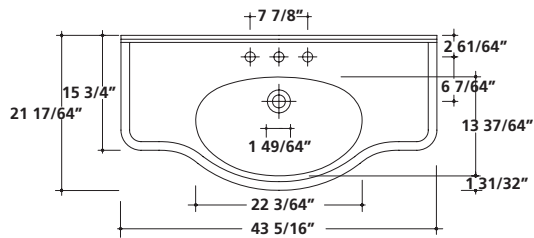

ETHOS

43 5/16"

WASHBASIN

Art.		Lbs.	\$ USD
<input type="checkbox"/> 8435M	white - 1 hole	66	1,390.00
<input type="checkbox"/> 8435	white - 3holes	66	1,390.00

Washbasin 17 3/4" x 15 3/4"
1100 x 540 mm

Wall-hung installation, for pedestal or furniture.
Fixing kit included. Drain and faucet not included.