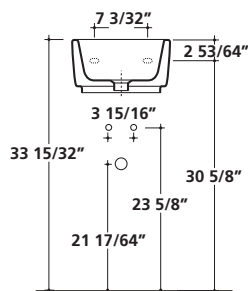

Washbasin 21 21/32" x 12"
550 x 300 mm

Pre-punched with 1 tap hole right or left for wall-hung
installation. Drain not included.

UNDER-BASIN STRUCTURE

Art.	Lbs.	\$ USD
<input type="checkbox"/> 6040 white	28	760.00

Wall-hung chromed underbasin structure with glass shelf.

23 5/8" x 18 57/64"

WASHBASIN

Art.		Lbs.	\$ USD
 5208	white	35	474.00

Washbasin 23 5/8" x 18 57/64"
600 x 480 x h140 mm

Washbasin one hole pre-punched 3 holes.
Wall-hung/countertop installation.
Fixing kit included. Drain not included.

15 3/4" x 13 3/4"

WASHBASIN

Art.		Lbs.	\$ USD
 8951	white	26	580.00

Washbasin 15 3/4" x 13 3/4"
400 x 350 x 180 mm

Wall-hung or countertop washbasin. One hole.
Fixing kit included. Drain not included.

40 1/4" x 19 3/4"