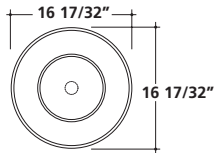

19 11/16" x 14 61/64"

WASHBASIN

Art.		Lbs.	\$ USD
7301	white	23	698.00

Washbasin 19 11/16" x 14 61/64"
500 x 380 mm

Countertop washbasin. Without overflow. Drain not included.

16 17/32"

WASHBASIN

Art.		Lbs.	\$ USD
6070	white	26	921.00

Washbasin 16 17/32"
ø420 mm

Countertop recessed round washbasin.
Complete with ceramic drain.

25 13/64"

WASHBASIN

Art.		Lbs.	\$ USD
6071	white	33	1,036.00

Washbasin 25 13/64"
640 x 420 mm

Countertop recessed oval washbasin.
Complete with ceramic drain.