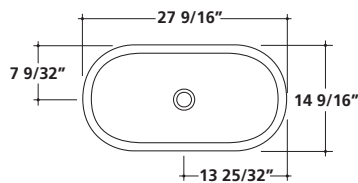

27 1/2" x 14 1/2"

WASHBASIN

Art.	Lbs.	$ USD
5234NB black / white	27	990.00

Washbasin 27 1/2" x 14 1/2"
700 x 370 x 150 mm

Bowl washbasin countertop installation.
Arranged for wall tap or on a countertop tap.

UNDER-BASIN STRUCTURE

Art.	Lbs.	$ USD
5550 BNE black	28	2,770.00

Resin structure for basin with metal base.

Fixing kit and trap included - suitable for art. 5234.