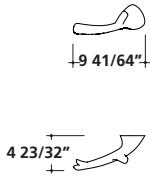

WOOD ACCESSORIES

ROLL-HOLDER

Art.		Lbs.	$ USD
7135	iroko	2	366.00

Iroko wooden roll-holder.

TOWEL RACK

Art.		Lbs.	$ USD
7137	iroko	4	583.00

Iroko wooden towel rack.

TOWEL RACK

Art.		Lbs.	$ USD
7136	iroko	3	386.00

Iroko wooden towel rack.

TOWEL RACK

Art.		Lbs.	$ USD
7139	iroko	11	1.402.00

Iroko wooden floor standing towel rack.