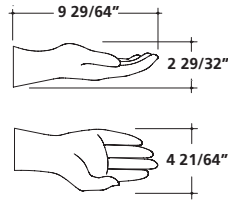

SOAP HOLDER

Art.	Lbs.	$ USD
☐ 5424 white | 2 | 270.00		

Ceramic soap dish for basin and bidet.