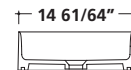

17 23/32" x 25 19/32"

Art.		Lbs.	$ USD
☐ 7406	white	30	1,003.00
☐ 7406 MT	white matte	30	1,110.00
☒ 7406 NEMT	black matte	30	1,110.00
☒ 7406 ON	Teal	30	1,110.00

Countertop washbasin 17 23/32" x 25 19/32"
380 x 450 mm