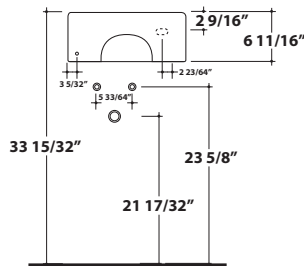

15 3/4" x 8"

WASHBASIN

Art.	Lbs.	$ USD
☐ 6030M white	19	418.00

Washbasin 15 3/4" x 7"
400 x 200 x 170 mm

Wall-hung or countertop installation.
Fixing kit included. Drain not included.