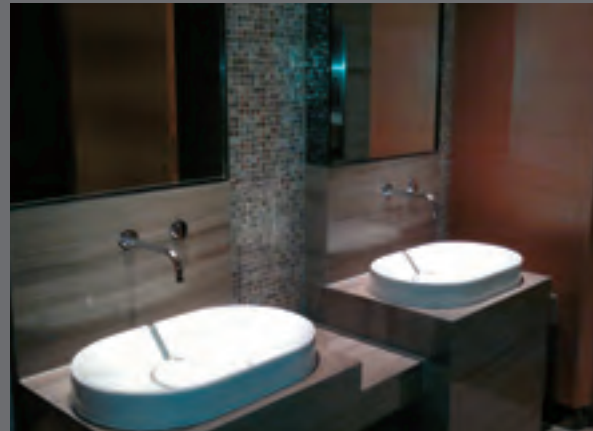

OUR PROJECTS

The qualities of Galassia's products are being chosen for many prestigious projects, preferred worldwide. The special care and attention that Galassia has always put in the quality of the product has allowed us to reach important goals and satisfaction. The versatility of our

products able to meet our customers' most diversified needs has permitted us to collaborate with interior designers' working on the cutting-edge of décor design with projects in the most important cities of the world.

Raffles Hotel, Dubai
A stunning 19 storey pyramid rises up in the heart of Dubai, with the exceptional standards of service.

Avala Resort Budva, Montenegro
Avala Resort & Villas is beach front hotel located only 50 meters from the famous old town.