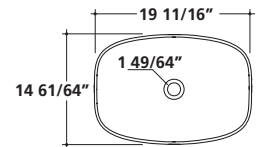

19 11/16" x 14 61/64"

WASHBASIN

Art.		Lbs.	$ USD
7301	white	23	698.00

Washbasin 19 11/16" x 14 61/64"
500 x 380 mm

Countertop washbasin. Without overflow. Drain not included.