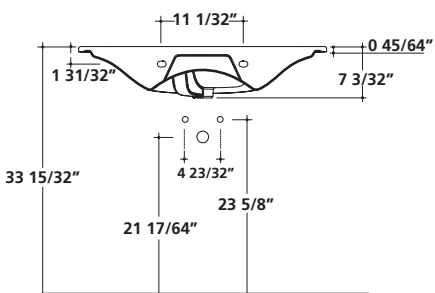

Washbasin 33 1/2" x 17 3/4"
850 x 450 mm

Wall-hung / countertop installation one hole washbasin.
Fixing kit included. Faucet not included.

Art.		Lbs.	\$ USD
7123	Iroko	13	2,880.00

Iroko heartwood under-basin structure.