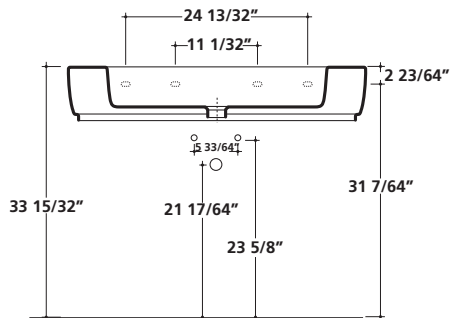

40 1/4" x 19 3/4"

WASHBASIN

Art.		Lbs.	$ USD
8958	white	72	1,605.00

Washbasin 40 1/4" x 19 3/4"
1000 x 500 x 180 mm

Wall-hung or countertop washbasin. One hole.
Pre-punched for 5 holes.
Fixing kit included. Drain not included.