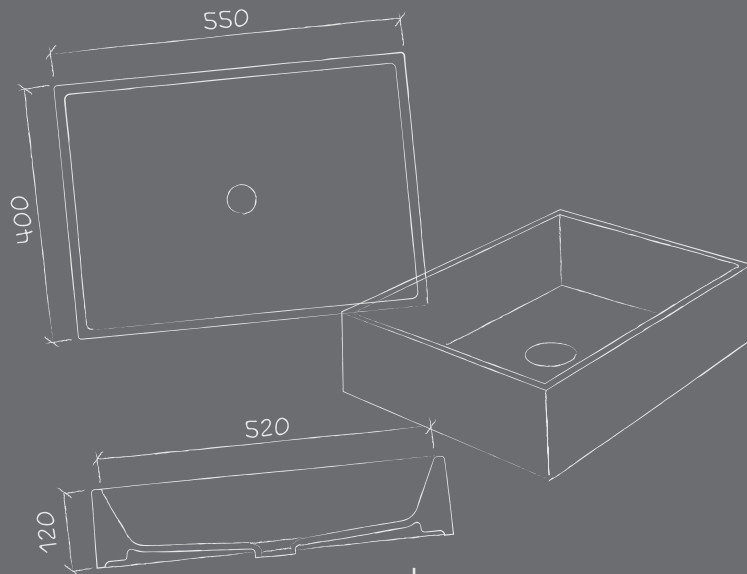

EXCLUSIVE QUALITY PRODUCTION

The "concept design", or simply "the idea", was born and developed in a creative context which is not limited to the definition of new shapes and materials but it involves all the creative process of the new product, from the idea to its communicative performance, up to the distribution to the final customer.

Galassia first believes that people make a company competitive and for this reason it gives a great importance to workers and employees as a very important human resource, involving each single person in the sharing of aims and goals.

CONCEPT

EXPERIENCE