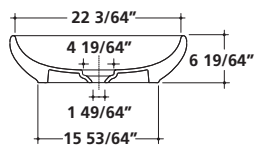

23 3/4" x 14 1/4"

WASHBASIN

Art.		Lbs.	$ USD
☐ 7106	white	70	660.00

Washbasin 23 3/4" x 14 1/4"
600 x 360 mm

Countertop washbasin. Without overflow.
Complete with ceramic drain.