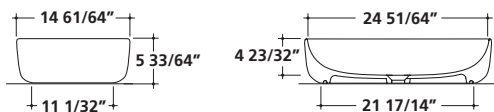

Countertop washbasin 17 23/32" x 25 19/32"
380 x 450 mm

25 13/64" x 14 61/64"

WASHBASIN

Art.		Lbs.	\$ USD
7300	white	35	772.00

Washbasin 25 13/64" x 14 61/64"
640 x 380 mm

Countertop washbasin. Without overflow. Drain not included.