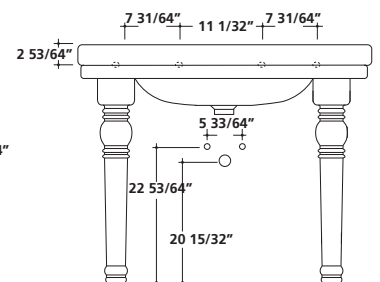

40 5/32" WASHBASIN

Art.		Lbs.	$ USD
☐ 8408M	white - 1 hole	74	1,558.00
☐ 8408	white - 3holes	74	1,558.00

Washbasin 40 5/32" x 13 5/8"
1020 x 600 mm

Washbasin 1020 x 600 mm. Installation on ceramic legs.
Fixing kit included. Drain and faucet not included.

32 43/64" CERAMIC LEGS

Art.		Lbs.	$ USD
☐ 8409	white	19	596.00

Pair of ceramic legs.
Drain and faucet not included.