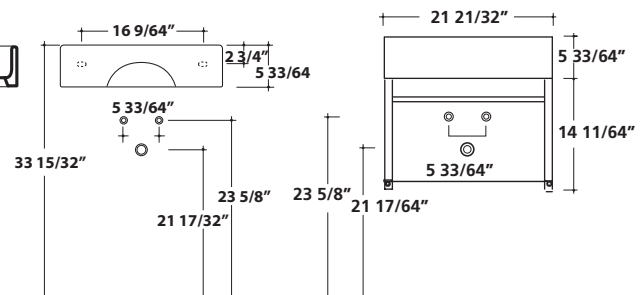

UNDER-BASIN STRUCTURE

Art.	Lbs.	$ USD
☐ 6040 white	28	760.00

Wall-hung chromed underbasin structure with glass shelf.