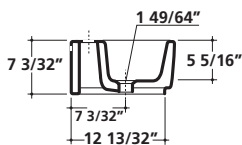

15 3/4" x 13 3/4"

WASHBASIN

Art.		Lbs.	$ USD
8951	white	26	580.00

Washbasin 15 3/4" x 13 3/4"
400 x 350 x 180 mm

Wall-hung or countertop washbasin. One hole.
Fixing kit included. Drain not included.