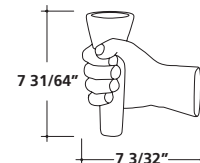

SOAP HOLDER

Art.	Lbs.	\$ USD
<input type="checkbox"/> 5424 white 2 270.00		

Ceramic soap dish for basin and bidet.

TOILET BRUSH

Art.	Lbs.	\$ USD
<input type="checkbox"/> 5427 white 2 195.00		

Ceramic toilet brush holder.

HOOK

Art.	Lbs.	\$ USD
<input type="checkbox"/> 5426 white 1 195.00		

Ceramic hook. Wall installation

TOOTHBRUSH HOLDER

Art.	Lbs.	\$ USD
<input type="checkbox"/> 5448 white 2 305.00		

Ceramic toothbrush holder.