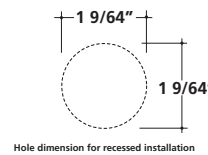

Washbasin 16 17/32"
ø420 mm

Countertop recessed round washbasin.
Complete with ceramic drain.

25 13/64"

WASHBASIN

Art.		Lbs.	\$ USD
6071	white	33	1,036.00

Washbasin 25 13/64"
640 x 420 mm

Countertop recessed oval washbasin.
Complete with ceramic drain.