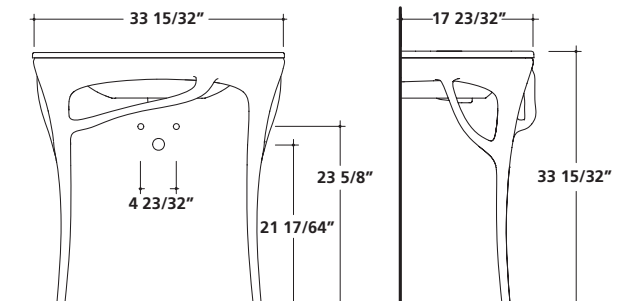

Washbasin 33 1/2" x 17 3/4"
850 x 450 mm

Wall-hung / countertop installation one hole washbasin.
Fixing kit included. Faucet not included.

Art.		Lbs.	\$ USD
7123	Iroko	13	2,880.00

Iroko heartwood under-basin structure.