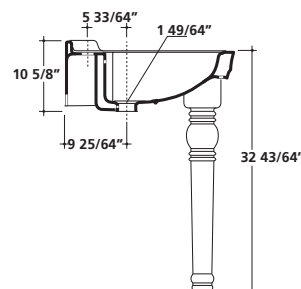

Art.		Lbs.	\$ USD
<input type="checkbox"/> 8408M	white - 1 hole	74	1,558.00
<input type="checkbox"/> 8408	white - 3holes	74	1,558.00

Washbasin 40 5/32" x 13 5/8"
1020 x 600 mm

Washbasin 1020 x 600 mm. Installation on ceramic legs.
Fixing kit included. Drain and faucet not included.

32 43/64" CERAMIC LEGS

Art.		Lbs.	\$ USD
<input type="checkbox"/> 8409	white	19	596.00

Pair of ceramic legs.
Drain and faucet not included.

PREP SINK

17 3/4" x 7"

PREP SINK

Art.			Lbs.	\$ USD
<input type="checkbox"/>	5018	white	19	445.00
<input type="checkbox"/>	5018 NE	black	19	500.00
<input type="checkbox"/>	5018 BS	biscuit	19	500.00

Prep Sink 17 3/4" x 7"
 ø 450 mm x 195

Due to +/- 2% dimensions, it is recommended that the cabinet maker waits until the sink is delivered to make the cabinet.

CERAMIC AND WOOD ACCESSORIES

CERAMIC ACCESSORIES