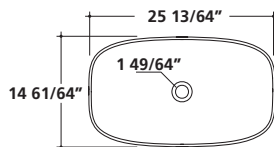

Countertop washbasin 17 23/32" x 25 19/32"
380 x 450 mm

25 13/64" x 14 61/64"

WASHBASIN

Art.		Lbs.	\$ USD
7300	white	35	772.00

Washbasin 25 13/64" x 14 61/64"
640 x 380 mm

Countertop washbasin. Without overflow. Drain not included.