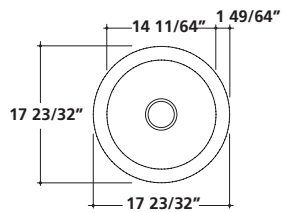

Art.		Lbs.	\$ USD
<input type="checkbox"/> 8408M	white - 1 hole	74	1,558.00
<input type="checkbox"/> 8408	white - 3holes	74	1,558.00

Washbasin 40 5/32" x 13 5/8"
1020 x 600 mm

Washbasin 1020 x 600 mm. Installation on ceramic legs.
Fixing kit included. Drain and faucet not included.

32 43/64" CERAMIC LEGS

Art.		Lbs.	\$ USD
<input type="checkbox"/> 8409	white	19	596.00

Pair of ceramic legs.
Drain and faucet not included.

PREP SINK

17 3/4" x 7"

PREP SINK

Art.			Lbs.	\$ USD
<input type="checkbox"/>	5018	white	19	445.00
<input type="checkbox"/>	5018 NE	black	19	500.00
<input type="checkbox"/>	5018 BS	biscuit	19	500.00

Prep Sink 17 3/4" x 7"
 ø 450 mm x 195

Due to +/- 2% dimensions, it is recommended that the cabinet maker waits until the sink is delivered to make the cabinet.

CERAMIC AND WOOD ACCESSORIES

CERAMIC ACCESSORIES