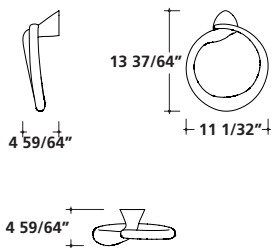

SOAP HOLDER

Art.	Lbs.	\$ USD
<input type="checkbox"/> 5424 white 2 270.00		

Ceramic soap dish for basin and bidet.

TOILET BRUSH

Art.	Lbs.	\$ USD
<input type="checkbox"/> 5427 white 2 195.00		

Ceramic toilet brush holder.

HOOK

Art.	Lbs.	\$ USD
<input type="checkbox"/> 5426 white 1 195.00		

Ceramic hook. Wall installation

TOOTHBRUSH HOLDER

Art.	Lbs.	\$ USD
<input type="checkbox"/> 5448 white 2 305.00		

Ceramic toothbrush holder.

WOOD ACCESSORIES

ROLL-HOLDER

Art.		Lbs.	\$ USD
 7135	iroko	2	366.00

Iroko wooden roll-holder.

TOWEL RACK

Art.		Lbs.	\$ USD
 7137	iroko	4	583.00

Iroko wooden towel rack.

TOWEL RACK