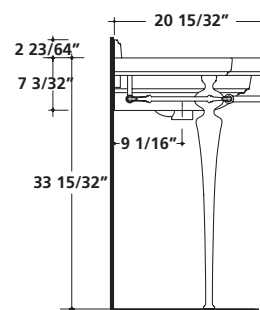

Washbasin 29 17/32" x 20 15/32"
750 x 520 mm

Fixing kit included. Drain and faucet not included.

UNDER-BASIN STRUCTURE

Art.		Lbs.	\$ USD
<input type="checkbox"/> 8458		26	2,466.00

Chromed-brass under-basin structure for basin 8433/M with towel rack.

ETHOS

43 5/16"

WASHBASIN

Art.		Lbs.	\$ USD
<input type="checkbox"/> 8435M	white - 1 hole	66	1,390.00
<input type="checkbox"/> 8435	white - 3holes	66	1,390.00

Washbasin 17 3/4" x 15 3/4"
1100 x 540 mm

Wall-hung installation, for pedestal or furniture.
Fixing kit included. Drain and faucet not included.