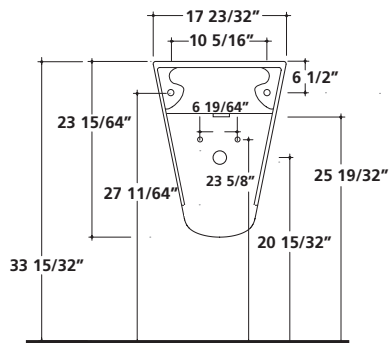

Wall-hung washbasin 17 3/4" x 15 3/4"
450 x 400 x 590 mm

Fixing kit included.

17 3/4" x 15 3/4"

WASHBASIN - LAVATORY

Art.		Lbs.	\$ USD
<input type="checkbox"/> 5407 SNE	no hole - black	48	1,600.00
<input type="checkbox"/> 5407 NE	1 hole - black	48	1,600.00

Washbasin 33 1/2" x 17 3/4"
850 x 450 mm

Wall-hung / countertop installation one hole washbasin.
Fixing kit included. Faucet not included.

Art.		Lbs.	\$ USD
7123	Iroko	13	2,880.00

Iroko heartwood under-basin structure.