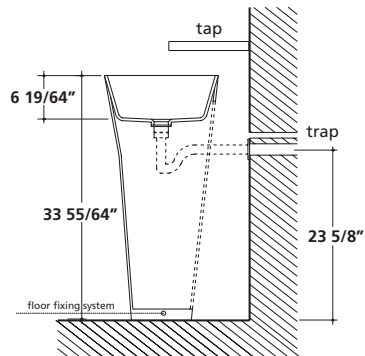

MEG11

19 3/4" x 15 3/4" x 33 3/4"

WASHBASIN - LAVATORY

Art.		Lbs.	\$ USD
5405 P	white	70	3,275.00

Washbasin - Lavatory 19 3/4" x 15 3/4" x 33 3/4"
500 x 400 x 860 mm

33 1/2" x 17 3/4"

WASHBASIN

Art.		Lbs.	\$ USD
7102	white	39	650.00
7102MT	white matte	39	995.00

Washbasin 33 1/2" x 17 3/4"
850 x 450 mm

Wall-hung / countertop installation one hole washbasin.
Fixing kit included. Faucet not included.

Art.		Lbs.	\$ USD
7123	Iroko	13	2,880.00

Iroko heartwood under-basin structure.