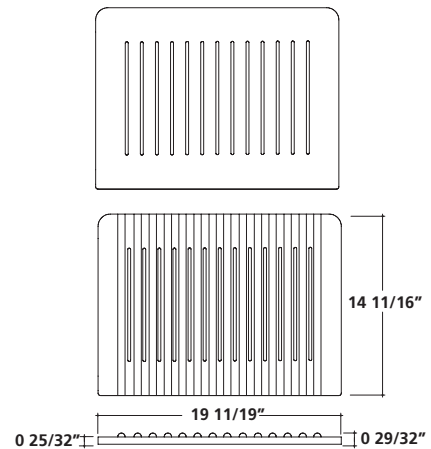

Art.		Lbs.	$ USD
5442	okoume	6	330.00

Okoume wooden board for washbasin item code 5403