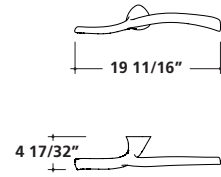

WOOD ACCESSORIES

ROLL-HOLDER

Art.		Lbs.	$ USD
7135	iroko	2	366.00

Iroko wooden roll-holder.

TOWEL RACK

Art.		Lbs.	$ USD
7137	iroko	4	583.00

Iroko wooden towel rack.

TOWEL RACK

Art.		Lbs.	$ USD
7136	iroko	3	386.00

Iroko wooden towel rack.

TOWEL RACK

Art.		Lbs.	$ USD
7139	iroko	11	1.402.00

Iroko wooden floor standing towel rack.