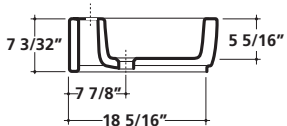

40 1/4" x 19 3/4"

WASHBASIN

Art.		Lbs.	$ USD
8958	white	72	1,605.00

Washbasin 40 1/4" x 19 3/4"
1000 x 500 x 180 mm

Wall-hung or countertop washbasin. One hole.
Pre-punched for 5 holes.
Fixing kit included. Drain not included.