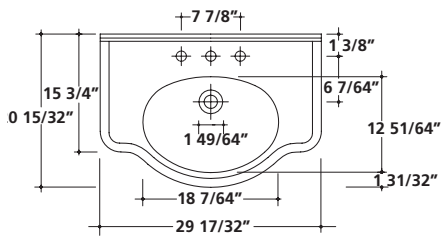

WASHBASIN

Art.		Lbs.	$ USD
☐ 8433M	white - 1 hole	46	810.00
☐ 8433	white - 3holes	46	810.00

Washbasin 29 17/32" x 20 15/32"
750 x 520 mm

Fixing kit included. Drain and faucet not included.

UNDER-BASIN STRUCTURE

Art.		Lbs.	$ USD
☐ 8458		26	2,466.00

Chromed-brass under-basin structure for basin 8433/M with towel rack.