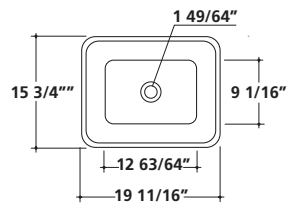

Wall-hung washbasin 17 3/4" x 15 3/4"
450 x 400 x 590 mm

Fixing kit included.

17 3/4" x 15 3/4"

WASHBASIN - LAVATORY

Art.		Lbs.	\$ USD
<input type="checkbox"/> 5407 SNE	no hole - black	48	1,600.00
<input type="checkbox"/> 5407 NE	1 hole - black	48	1,600.00

MEG11

19 3/4" x 15 3/4" x 33 3/4"

WASHBASIN - LAVATORY

Art.		Lbs.	\$ USD
5405 P	white	70	3,275.00

Washbasin - Lavatory 19 3/4" x 15 3/4" x 33 3/4"
500 x 400 x 860 mm

33 1/2" x 17 3/4"

WASHBASIN

Art.		Lbs.	\$ USD
7102	white	39	650.00
7102MT	white matte	39	995.00

Washbasin 33 1/2" x 17 3/4"
850 x 450 mm

Wall-hung / countertop installation one hole washbasin.
Fixing kit included. Faucet not included.

Art.		Lbs.	\$ USD
7123	Iroko	13	2,880.00

Iroko heartwood under-basin structure.