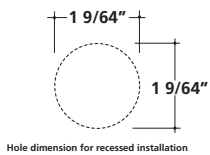

Washbasin 16 17/32"
ø420 mm

Countertop recessed round washbasin.
Complete with ceramic drain.

25 13/64"

WASHBASIN

Art.		Lbs.	\$ USD
6071	white	33	1,036.00

Washbasin 25 13/64"
640 x 420 mm

Countertop recessed oval washbasin.
Complete with ceramic drain.