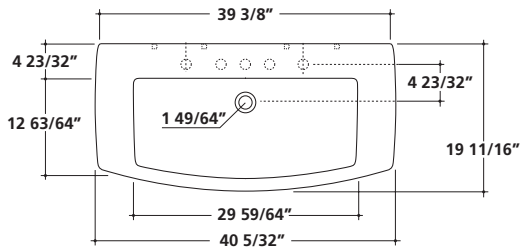

40 1/4" x 19 3/4"

WASHBASIN

Art.		Lbs.	$ USD
8958	white	72	1,605.00

Washbasin 40 1/4" x 19 3/4"
1000 x 500 x 180 mm

Wall-hung or countertop washbasin. One hole.
Pre-punched for 5 holes.
Fixing kit included. Drain not included.