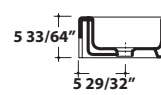

UNDER-BASIN STRUCTURE

Art.	Lbs.	$ USD
☐ 6040 white	28	760.00

Wall-hung chromed underbasin structure with glass shelf.