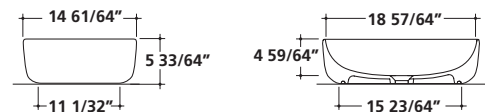

19 11/16" x 14 61/64"

WASHBASIN

Art.		Lbs.	$ USD
7301	white	23	698.00

Washbasin 19 11/16" x 14 61/64"
500 x 380 mm

Countertop washbasin. Without overflow. Drain not included.