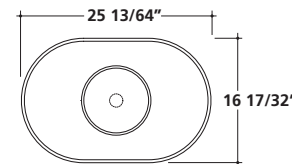

Washbasin 16 17/32"
ø420 mm

Countertop recessed round washbasin.
Complete with ceramic drain.

25 13/64"

WASHBASIN

Art.		Lbs.	\$ USD
6071	white	33	1,036.00

Washbasin 25 13/64"
640 x 420 mm

Countertop recessed oval washbasin.
Complete with ceramic drain.