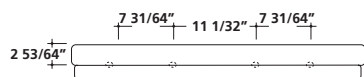

Art.		Lbs.	\$ USD
<input type="checkbox"/> 8408M	white - 1 hole	74	1,558.00
<input type="checkbox"/> 8408	white - 3holes	74	1,558.00

Washbasin 40 5/32" x 13 5/8"
1020 x 600 mm

Washbasin 1020 x 600 mm. Installation on ceramic legs.
Fixing kit included. Drain and faucet not included.