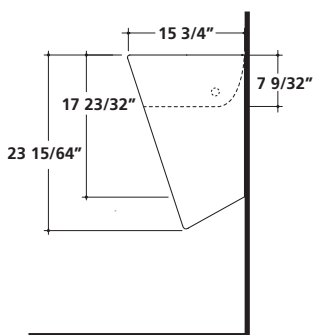

Wall-hung washbasin 17 3/4" x 15 3/4"
450 x 400 x 590 mm

Fixing kit included.

17 3/4" x 15 3/4"

WASHBASIN - LAVATORY

Art.		Lbs.	\$ USD
<input type="checkbox"/> 5407 SNE	no hole - black	48	1,600.00
<input type="checkbox"/> 5407 NE	1 hole - black	48	1,600.00

Washbasin 33 1/2" x 17 3/4"
850 x 450 mm

Wall-hung / countertop installation one hole washbasin.
Fixing kit included. Faucet not included.

Art.		Lbs.	\$ USD
7123	Iroko	13	2,880.00

Iroko heartwood under-basin structure.