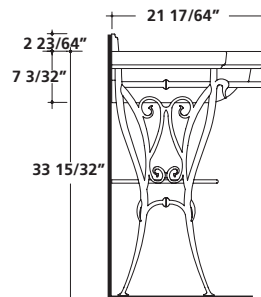

ETHOS

43 5/16"

WASHBASIN

Art.		Lbs.	$ USD
☐ 8435M	white - 1 hole	66	1,390.00
☐ 8435	white - 3holes	66	1,390.00

Washbasin 17 3/4" x 15 3/4"
1100 x 540 mm

Wall-hung installation, for pedestal or furniture.
Fixing kit included. Drain and faucet not included.

UNDER-BASIN STRUCTURE

Art.		Lbs.	$ USD
☐ 8448		29	2,845.00

Old-looking aluminium alloy under-basin structure for basin 8435M, with under frame countertop and towel-rack