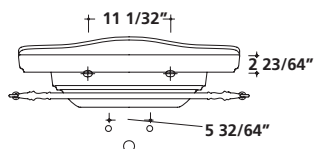

Washbasin 29 17/32" x 20 15/32"
750 x 520 mm

Fixing kit included. Drain and faucet not included.

UNDER-BASIN STRUCTURE

Art.		Lbs.	\$ USD
<input type="checkbox"/> 8458		26	2,466.00

Chromed-brass under-basin structure for basin 8433/M with towel rack.