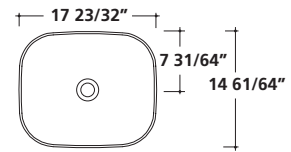

17 23/32" x 25 19/32"

Art.		Lbs.	$ USD
☐ 7406	white	30	1,003.00
☐ 7406 MT	white matte	30	1,110.00
☒ 7406 NEMT	black matte	30	1,110.00
☒ 7406 ON	Teal	30	1,110.00

Countertop washbasin 17 23/32" x 25 19/32"
380 x 450 mm