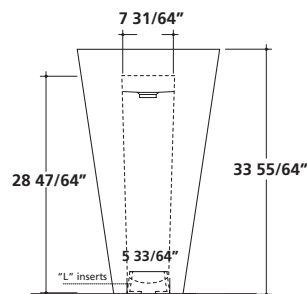

Wall-hung washbasin 17 3/4" x 15 3/4"
450 x 400 x 590 mm

Fixing kit included.

17 3/4" x 15 3/4"

WASHBASIN - LAVATORY

Art.		Lbs.	\$ USD
<input type="checkbox"/> 5407 SNE	no hole - black	48	1,600.00
<input type="checkbox"/> 5407 NE	1 hole - black	48	1,600.00

MEG11

19 3/4" x 15 3/4" x 33 3/4"

WASHBASIN - LAVATORY

Art.		Lbs.	\$ USD
5405 P	white	70	3,275.00

Washbasin - Lavatory 19 3/4" x 15 3/4" x 33 3/4"
500 x 400 x 860 mm

33 1/2" x 17 3/4"

WASHBASIN

Art.		Lbs.	\$ USD
7102	white	39	650.00
7102MT	white matte	39	995.00

Washbasin 33 1/2" x 17 3/4"
850 x 450 mm

Wall-hung / countertop installation one hole washbasin.
Fixing kit included. Faucet not included.

Art.		Lbs.	\$ USD
7123	Iroko	13	2,880.00

Iroko heartwood under-basin structure.

23 3/4" x 14 1/4"

WASHBASIN

Art.		Lbs.	\$ USD
<input type="checkbox"/> 7106	white	70	660.00

Washbasin 23 3/4" x 14 1/4"
600 x 360 mm

Countertop washbasin. Without overflow.
Complete with ceramic drain.

17 23/32"