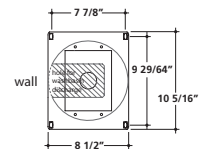

27 1/2" x 14 1/2"

WASHBASIN

Art.	Lbs.	$ USD
5234NB black / white	27	990.00

Washbasin 27 1/2" x 14 1/2"
700 x 370 x 150 mm

Bowl washbasin countertop installation.
Arranged for wall tap or on a countertop tap.

UNDER-BASIN STRUCTURE

Art.	Lbs.	$ USD
5550 BNE black	28	2,770.00

Resin structure for basin with metal base.

Fixing kit and trap included - suitable for art. 5234.