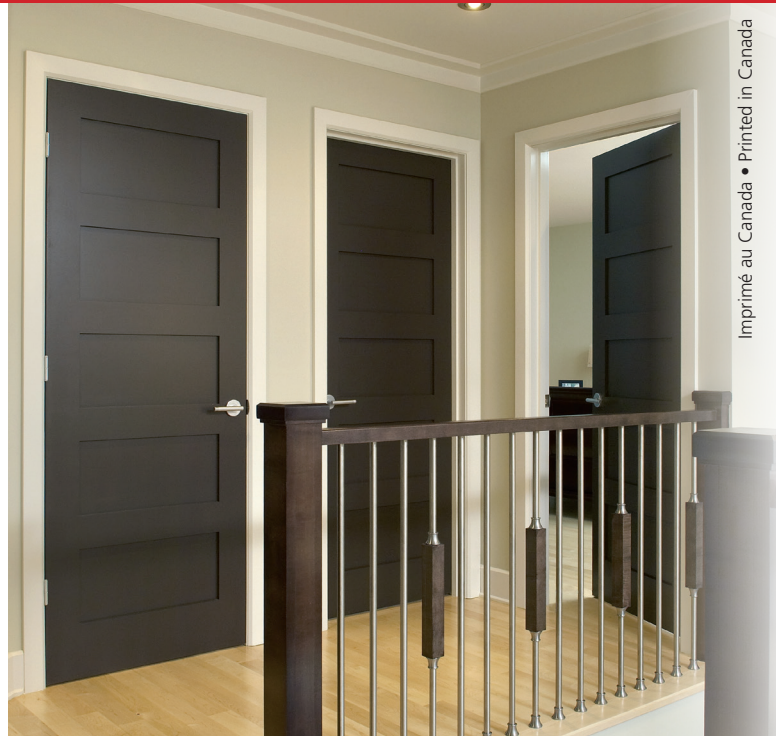

Imprimé au Canada • Printed in Canada