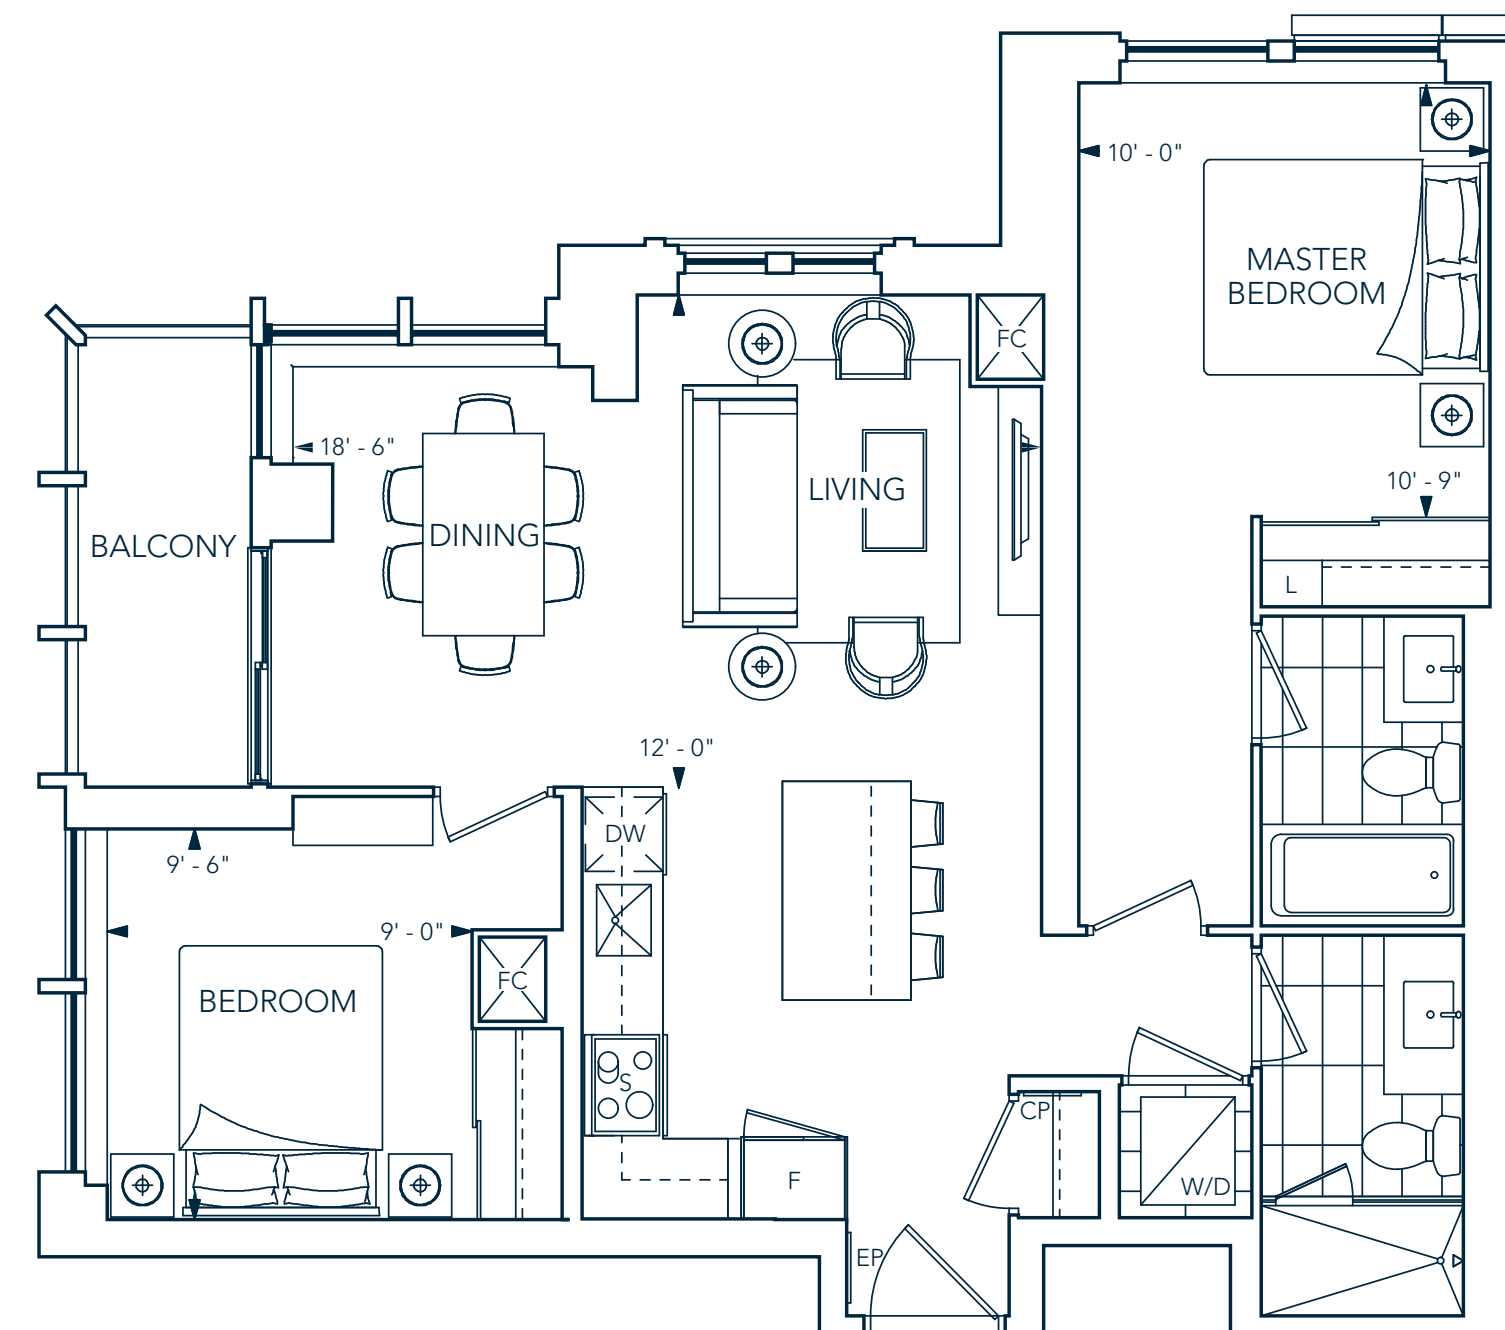

2D-835 SF

2 BEDROOMS, 2 BATHROOMS + BALCONY

Angela Papassotiriou, Broker
RE/MAX Excel Realty Ltd. | 905.597.0800

MASTER BEDROOM

LIVING

DEN

LIVING ROOM

2B-784 SF

2 BEDROOMS, 2 BATHROOMS + BALCONY

2E1-901 SF

2 BEDROOMS, 2 BATHROOMS + BALCONY

Angela Papassotiriou, Broker
 RE/MAX Excel Realty Ltd. | 905.597.0800

2F-910 SF

2 BEDROOMS, 2 BATHROOMS + BALCONY

2H-935 SF

2 BEDROOMS, 2 BATHROOMS + BALCONY