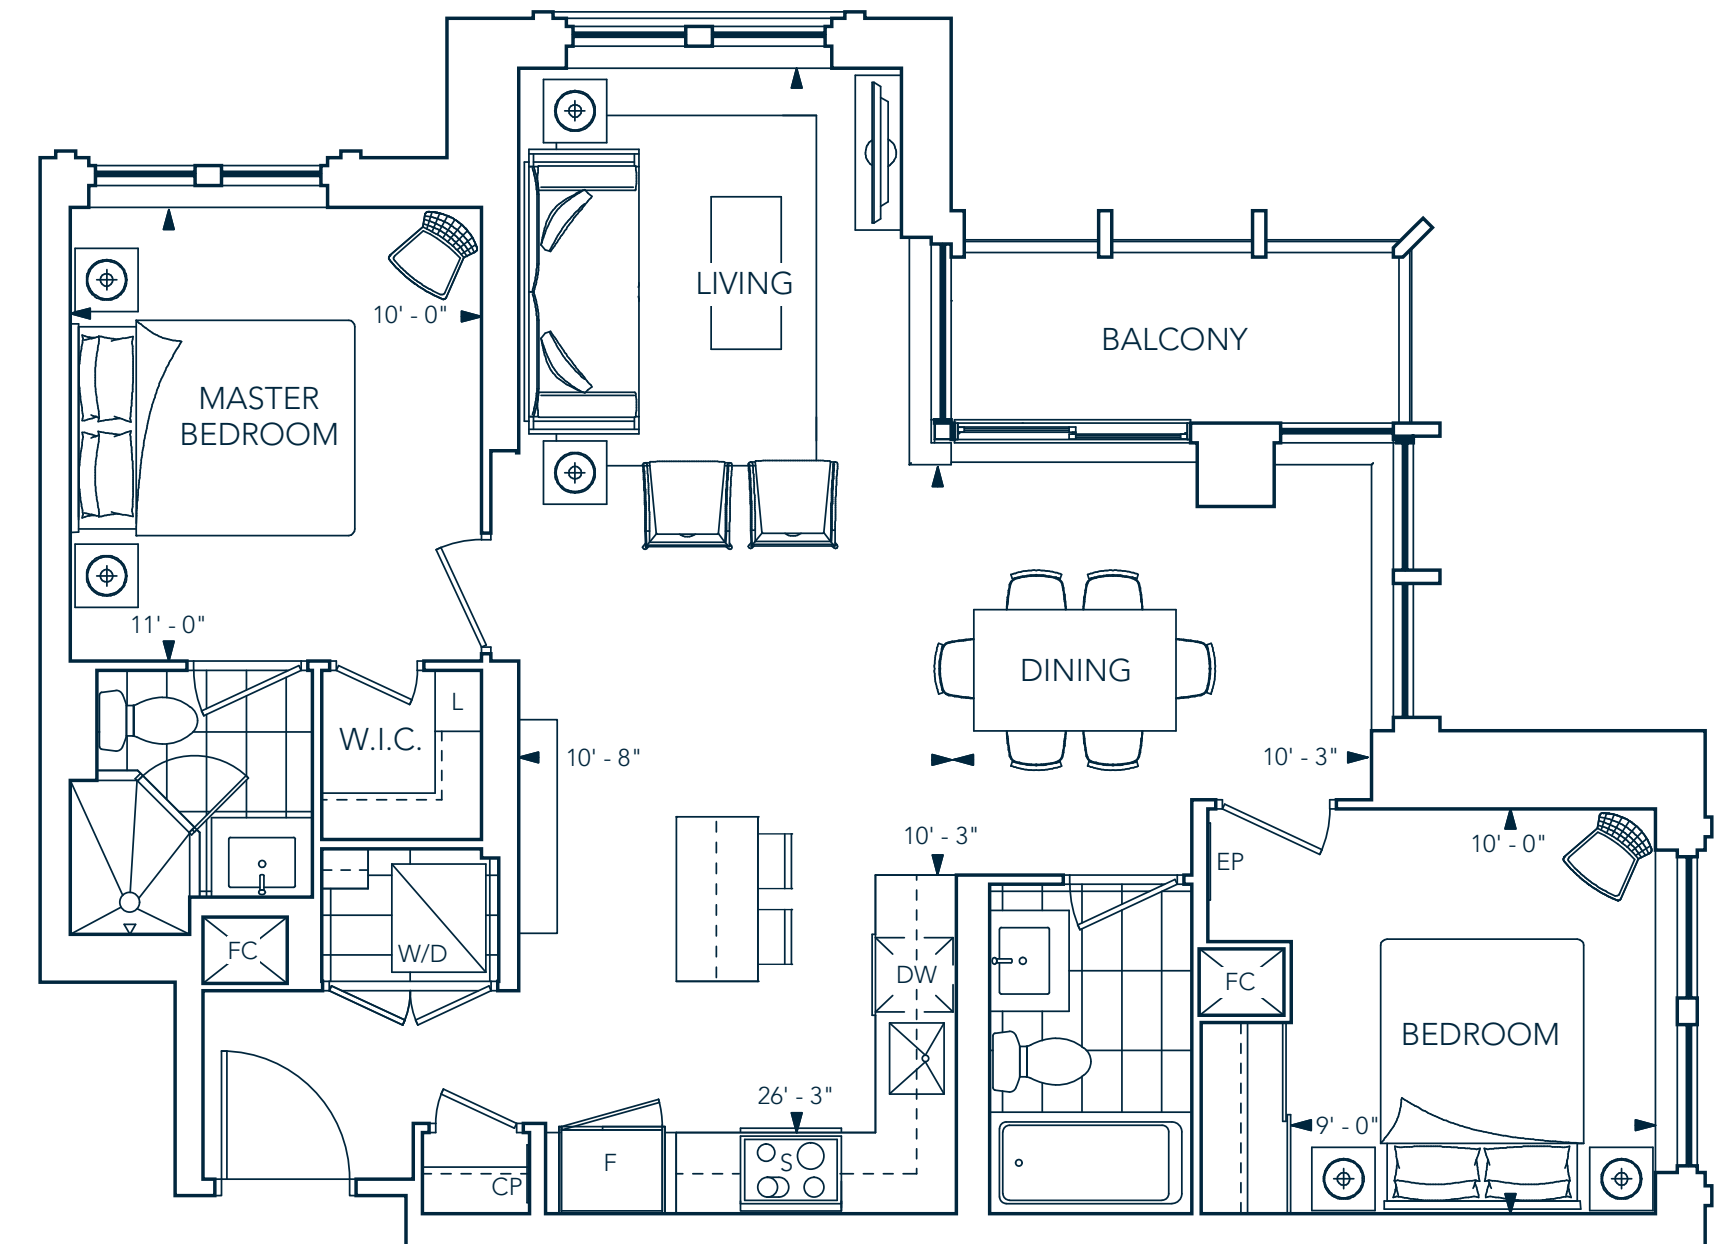

2D-835 SF

2 BEDROOMS, 2 BATHROOMS + BALCONY

Angela Papassotiriou, Broker
RE/MAX Excel Realty Ltd. | 905.597.0800

MASTER BEDROOM

LIVING

DEN

LIVING ROOM

2B-784 SF

2 BEDROOMS, 2 BATHROOMS + BALCONY

2E1-901 SF

2 BEDROOMS, 2 BATHROOMS + BALCONY

Angela Papassotiriou, Broker
 RE/MAX Excel Realty Ltd. | 905.597.0800

2F-910 SF

2 BEDROOMS, 2 BATHROOMS + BALCONY

2H-935 SF

2 BEDROOMS, 2 BATHROOMS + BALCONY

2M-1008 SF

2 BEDROOMS, 2 BATHROOMS + BALCONY

2N-1020 SF

2 BEDROOMS, 2 BATHROOMS + BALCONY

Angela Papassotiriou, Broker
RE/MAX Excel Realty Ltd. | 905.597.0800

2P-1040 SF

2 BEDROOMS, 2 BATHROOMS + BALCONY

2R-1089 SF