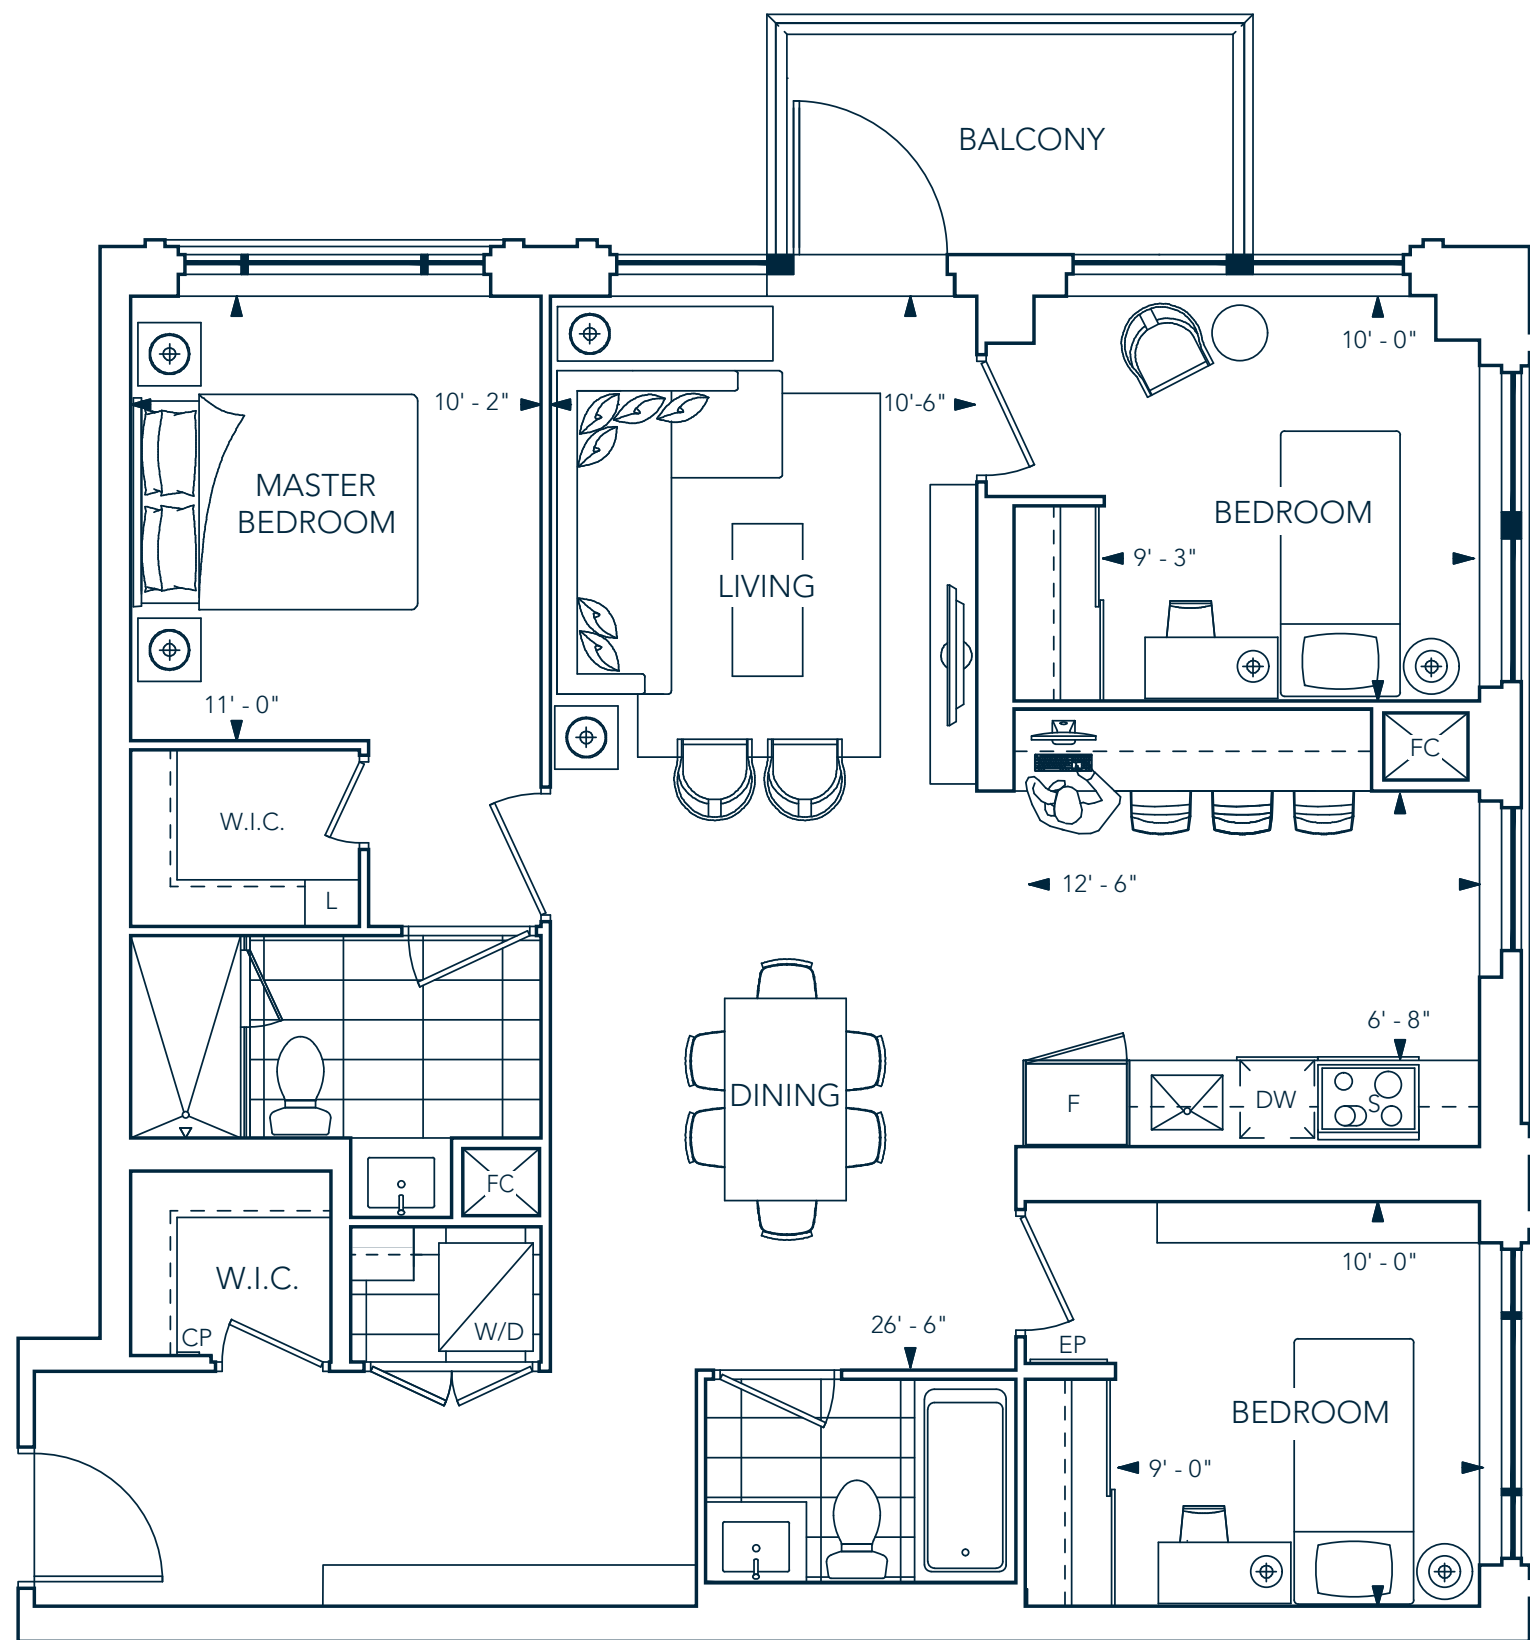

BEDROOM

KITCHEN

LIVING ROOM

Angela Papassotiriou, Broker
RE/MAX Excel Realty Ltd. | 905.597.0800

3D-1229 SF

3 BEDROOMS, 2 BATHROOMS + BALCONY

Angela Papassotiriou, Broker
RE/MAX Excel Realty Ltd. | 905.597.0800