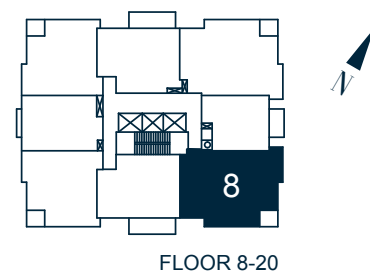

2T-1117 SF

2 BEDROOMS, 2 BATHROOMS + BALCONY

Angela Papassotiriou, Broker
RE/MAX Excel Realty Ltd. | 905.597.0800

FLOOR 8-20

DEN

MASTER BEDROOM

DINING SPACE

LIVING ROOM