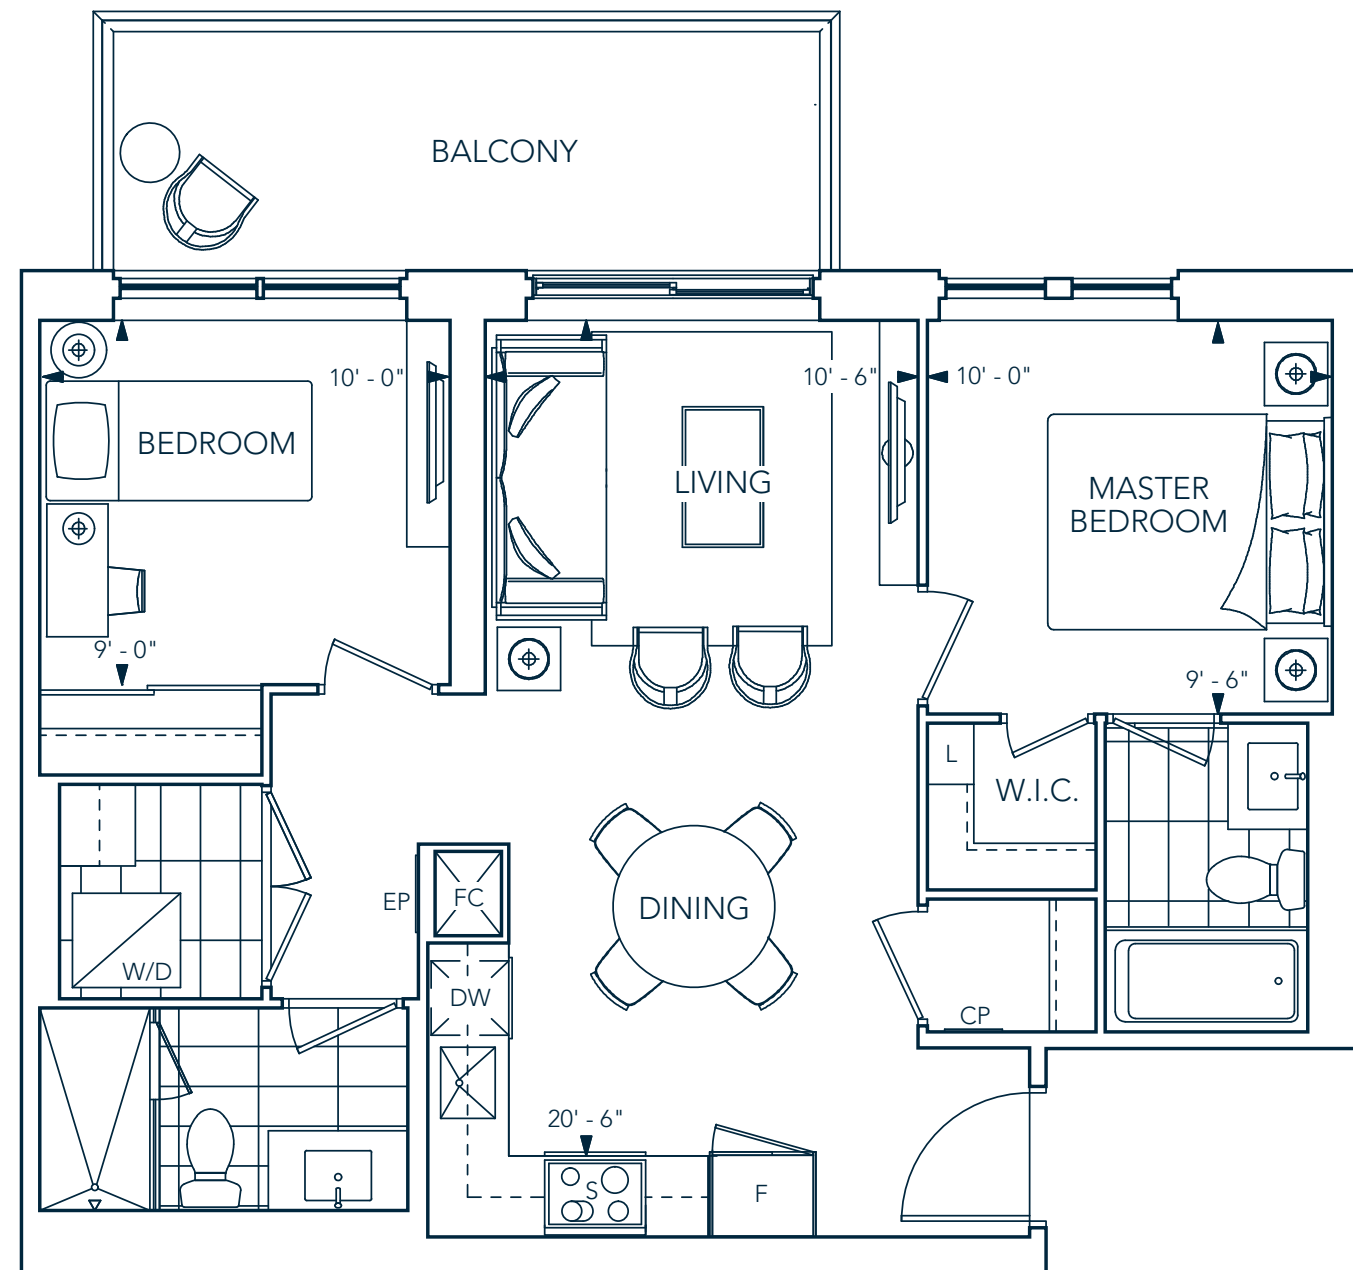

FLOORPLANS

For More Info, Contact:

**Angela Papassotiriou, Broker
RE/MAX Excel Realty Ltd. | 905.597.0800**

angela@homeXPRT.com

2A-778 SF

2 BEDROOMS, 2 BATHROOMS + BALCONY

Angela Papassotiriou, Broker
RE/MAX Excel Realty Ltd. | 905.597.0800

2D-835 SF

2 BEDROOMS, 2 BATHROOMS + BALCONY

Angela Papassotiriou, Broker
RE/MAX Excel Realty Ltd. | 905.597.0800

MASTER BEDROOM

LIVING

DEN

LIVING ROOM

2B-784 SF

2 BEDROOMS, 2 BATHROOMS + BALCONY

2E1-901 SF

2 BEDROOMS, 2 BATHROOMS + BALCONY

Angela Papassotiriou, Broker
 RE/MAX Excel Realty Ltd. | 905.597.0800

2F-910 SF

2 BEDROOMS, 2 BATHROOMS + BALCONY

2H-935 SF

2 BEDROOMS, 2 BATHROOMS + BALCONY