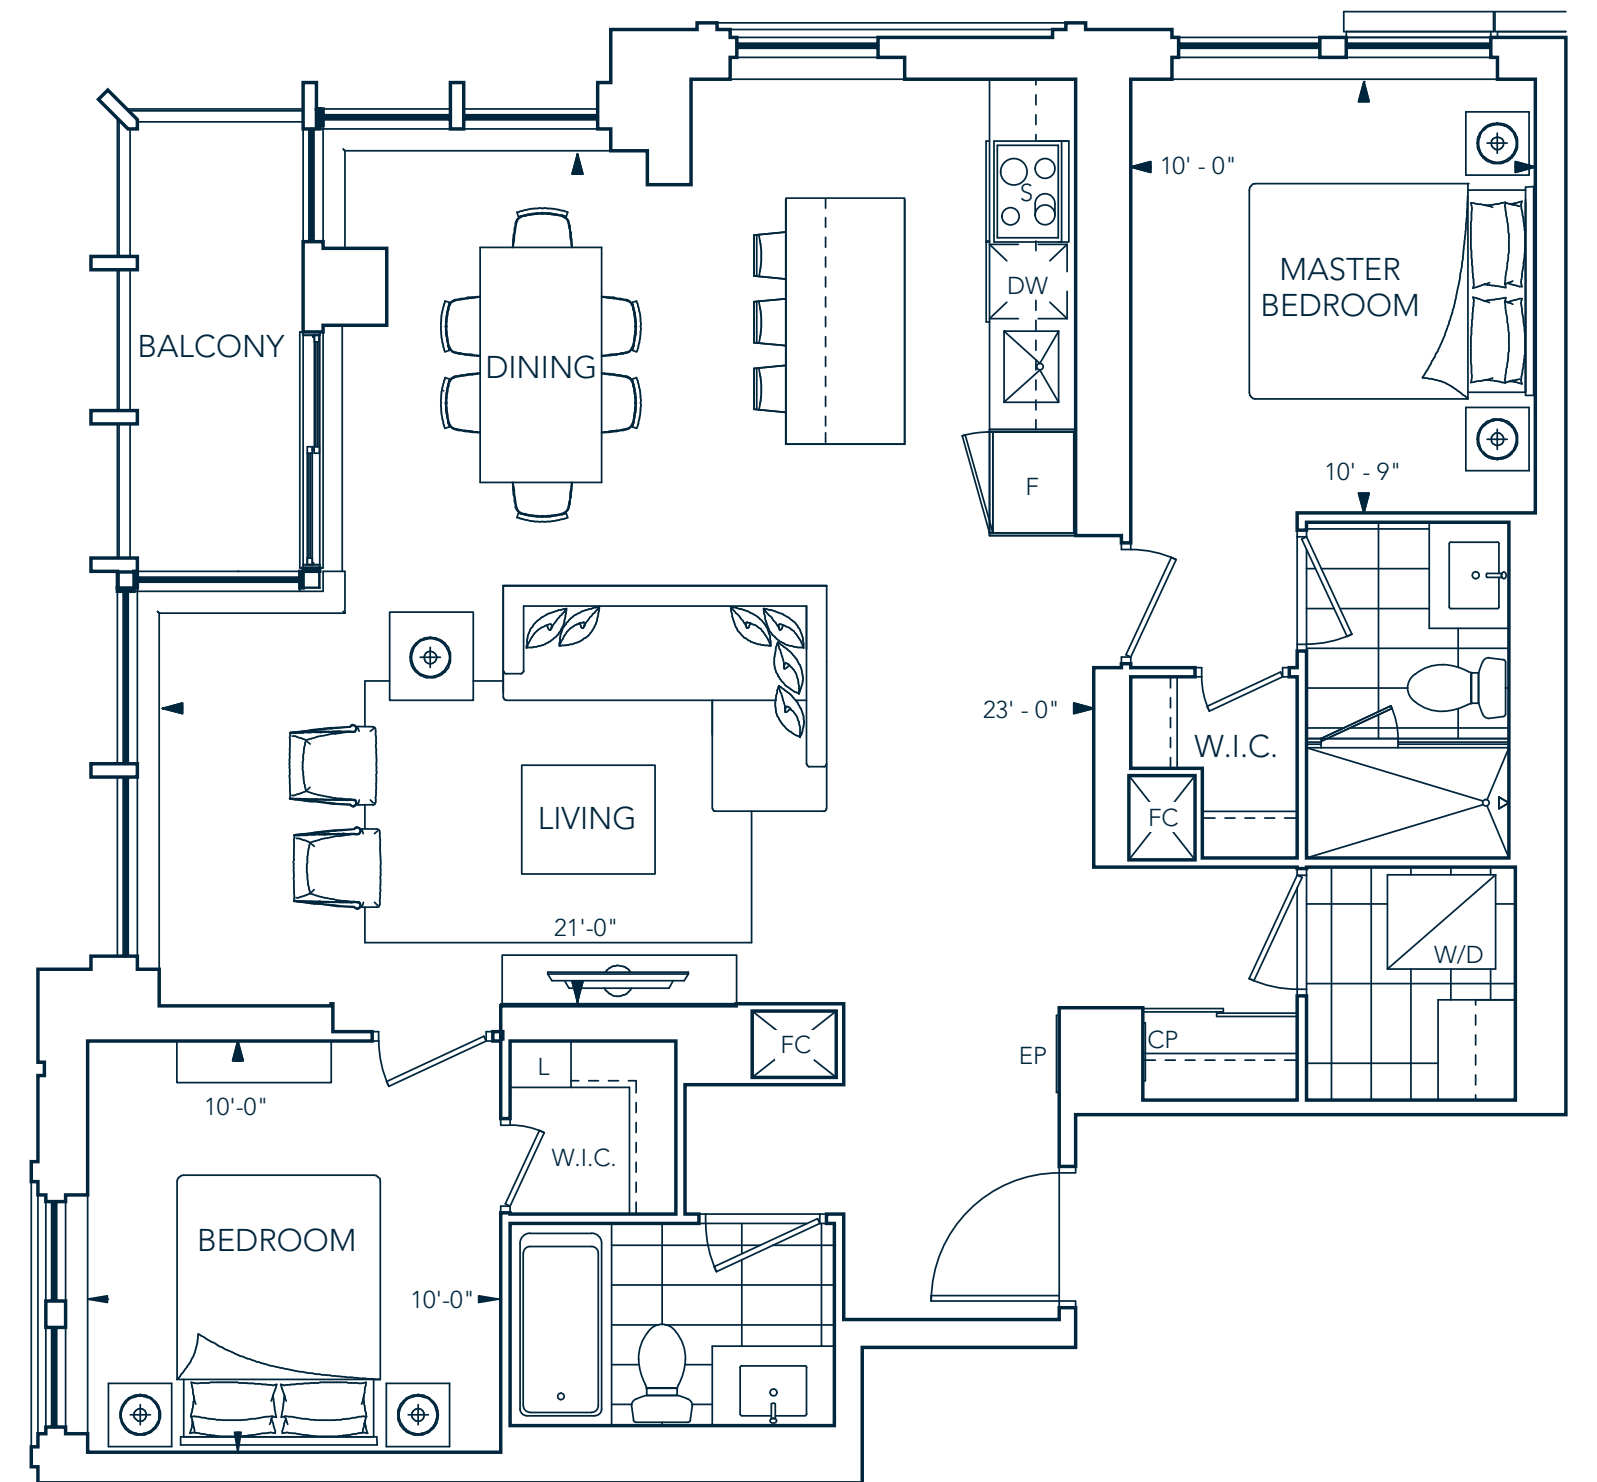

2R-1089 SF

2 BEDROOMS, 2 BATHROOMS + BALCONY

Angela Papassotiriou, Broker
RE/MAX Excel Realty Ltd. | 905.597.0800