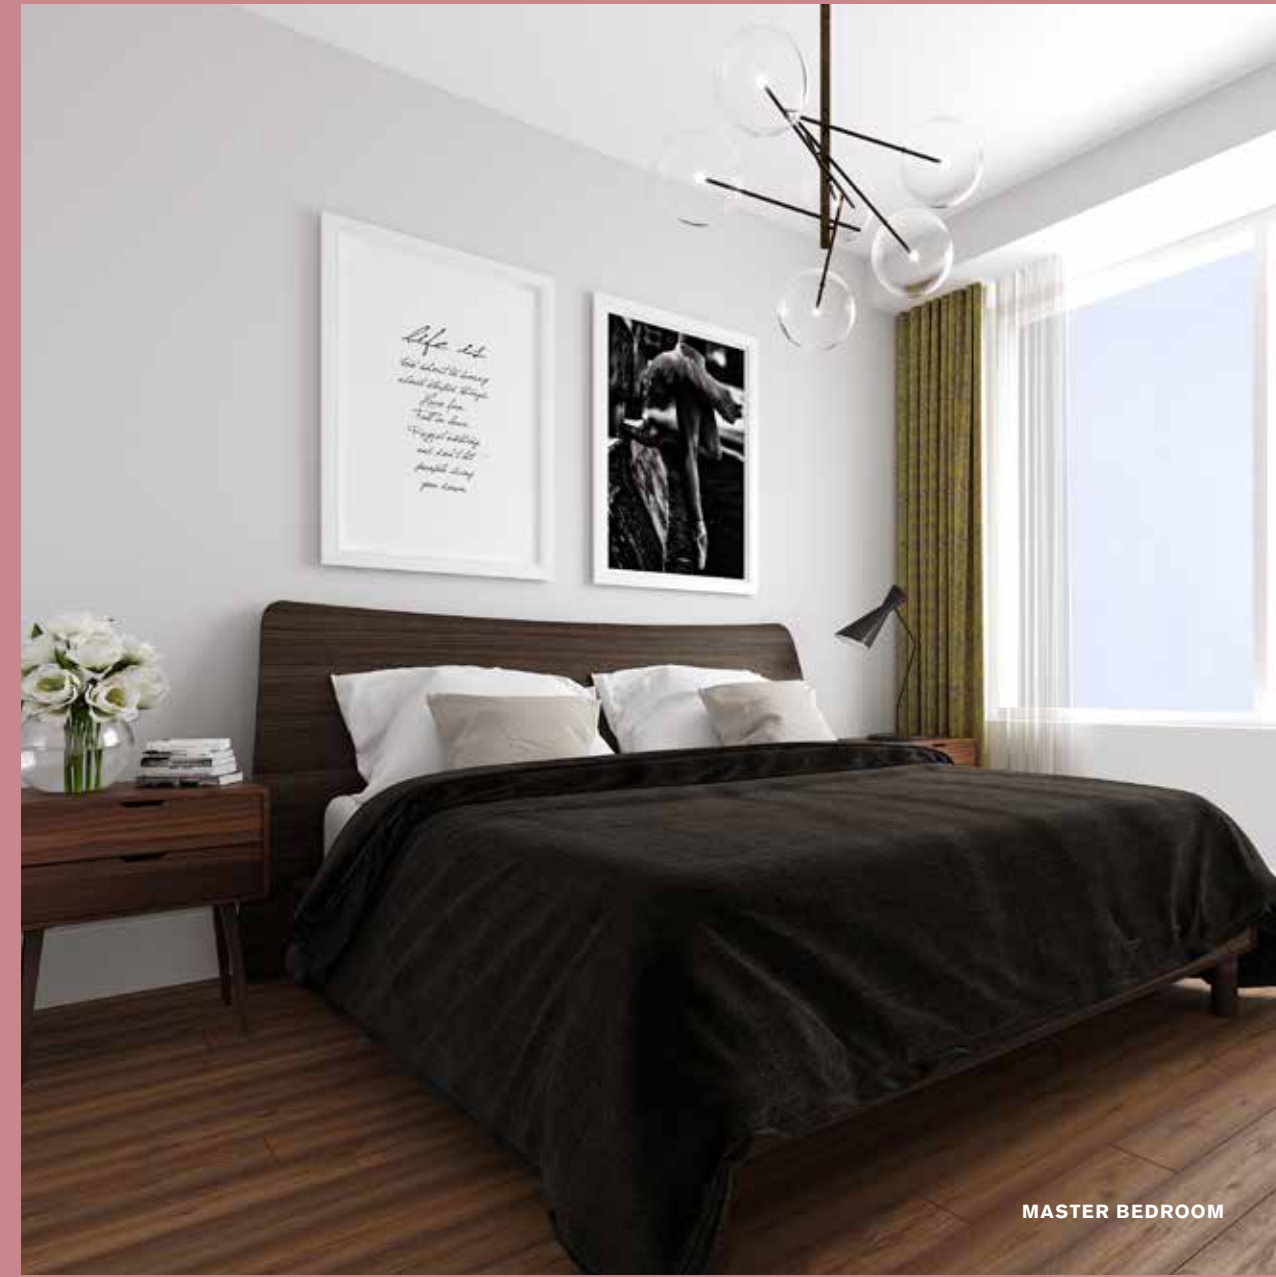

2D-835 SF

2 BEDROOMS, 2 BATHROOMS + BALCONY

Angela Papassotiriou, Broker
RE/MAX Excel Realty Ltd. | 905.597.0800

MASTER BEDROOM

LIVING

DEN

LIVING ROOM

2B-784 SF