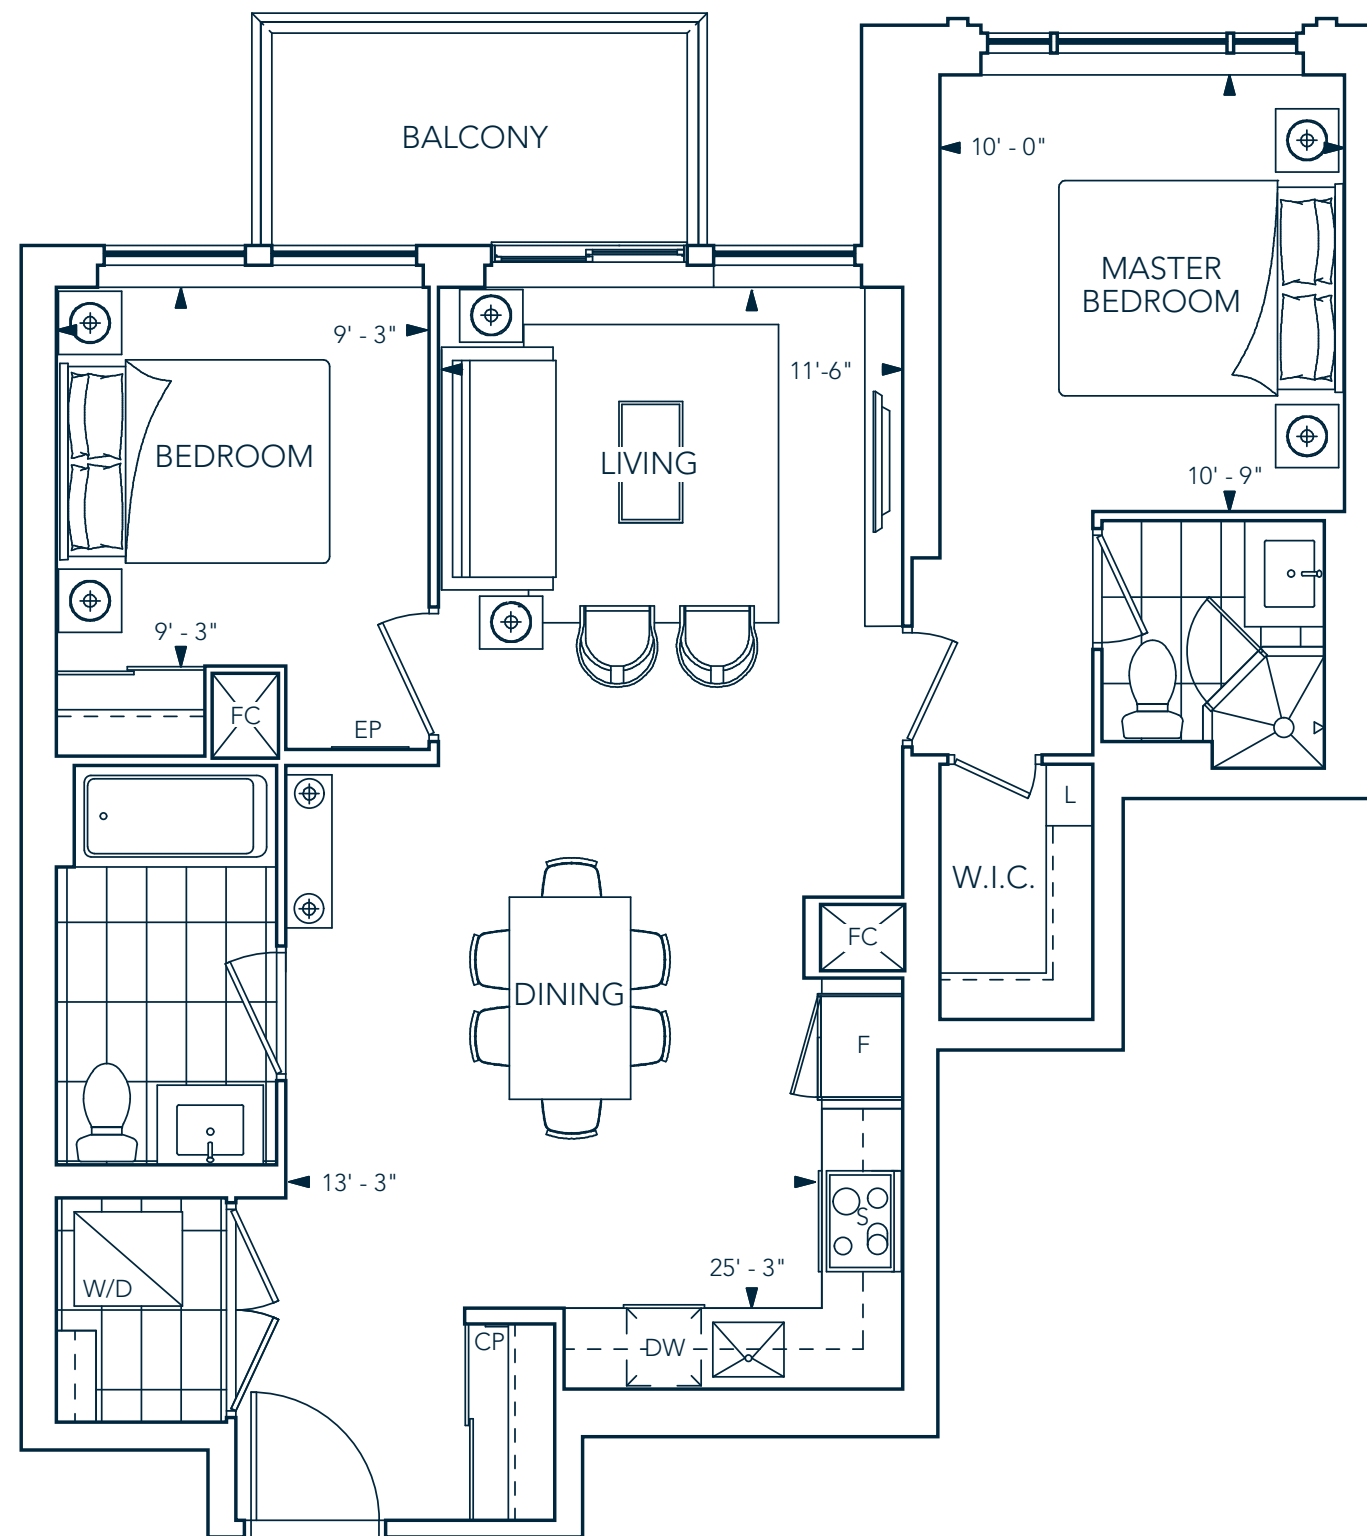

2D-835 SF

2 BEDROOMS, 2 BATHROOMS + BALCONY

Angela Papassotiriou, Broker
RE/MAX Excel Realty Ltd. | 905.597.0800

MASTER BEDROOM

LIVING

DEN

LIVING ROOM

2B-784 SF

2 BEDROOMS, 2 BATHROOMS + BALCONY

2E1-901 SF

2 BEDROOMS, 2 BATHROOMS + BALCONY

Angela Papassotiriou, Broker
 RE/MAX Excel Realty Ltd. | 905.597.0800

2F-910 SF

2 BEDROOMS, 2 BATHROOMS + BALCONY

2H-935 SF

2 BEDROOMS, 2 BATHROOMS + BALCONY

2M-1008 SF

2 BEDROOMS, 2 BATHROOMS + BALCONY

2N-1020 SF

2 BEDROOMS, 2 BATHROOMS + BALCONY

Angela Papassotiriou, Broker
RE/MAX Excel Realty Ltd. | 905.597.0800

2P-1040 SF

2 BEDROOMS, 2 BATHROOMS + BALCONY

2R-1089 SF