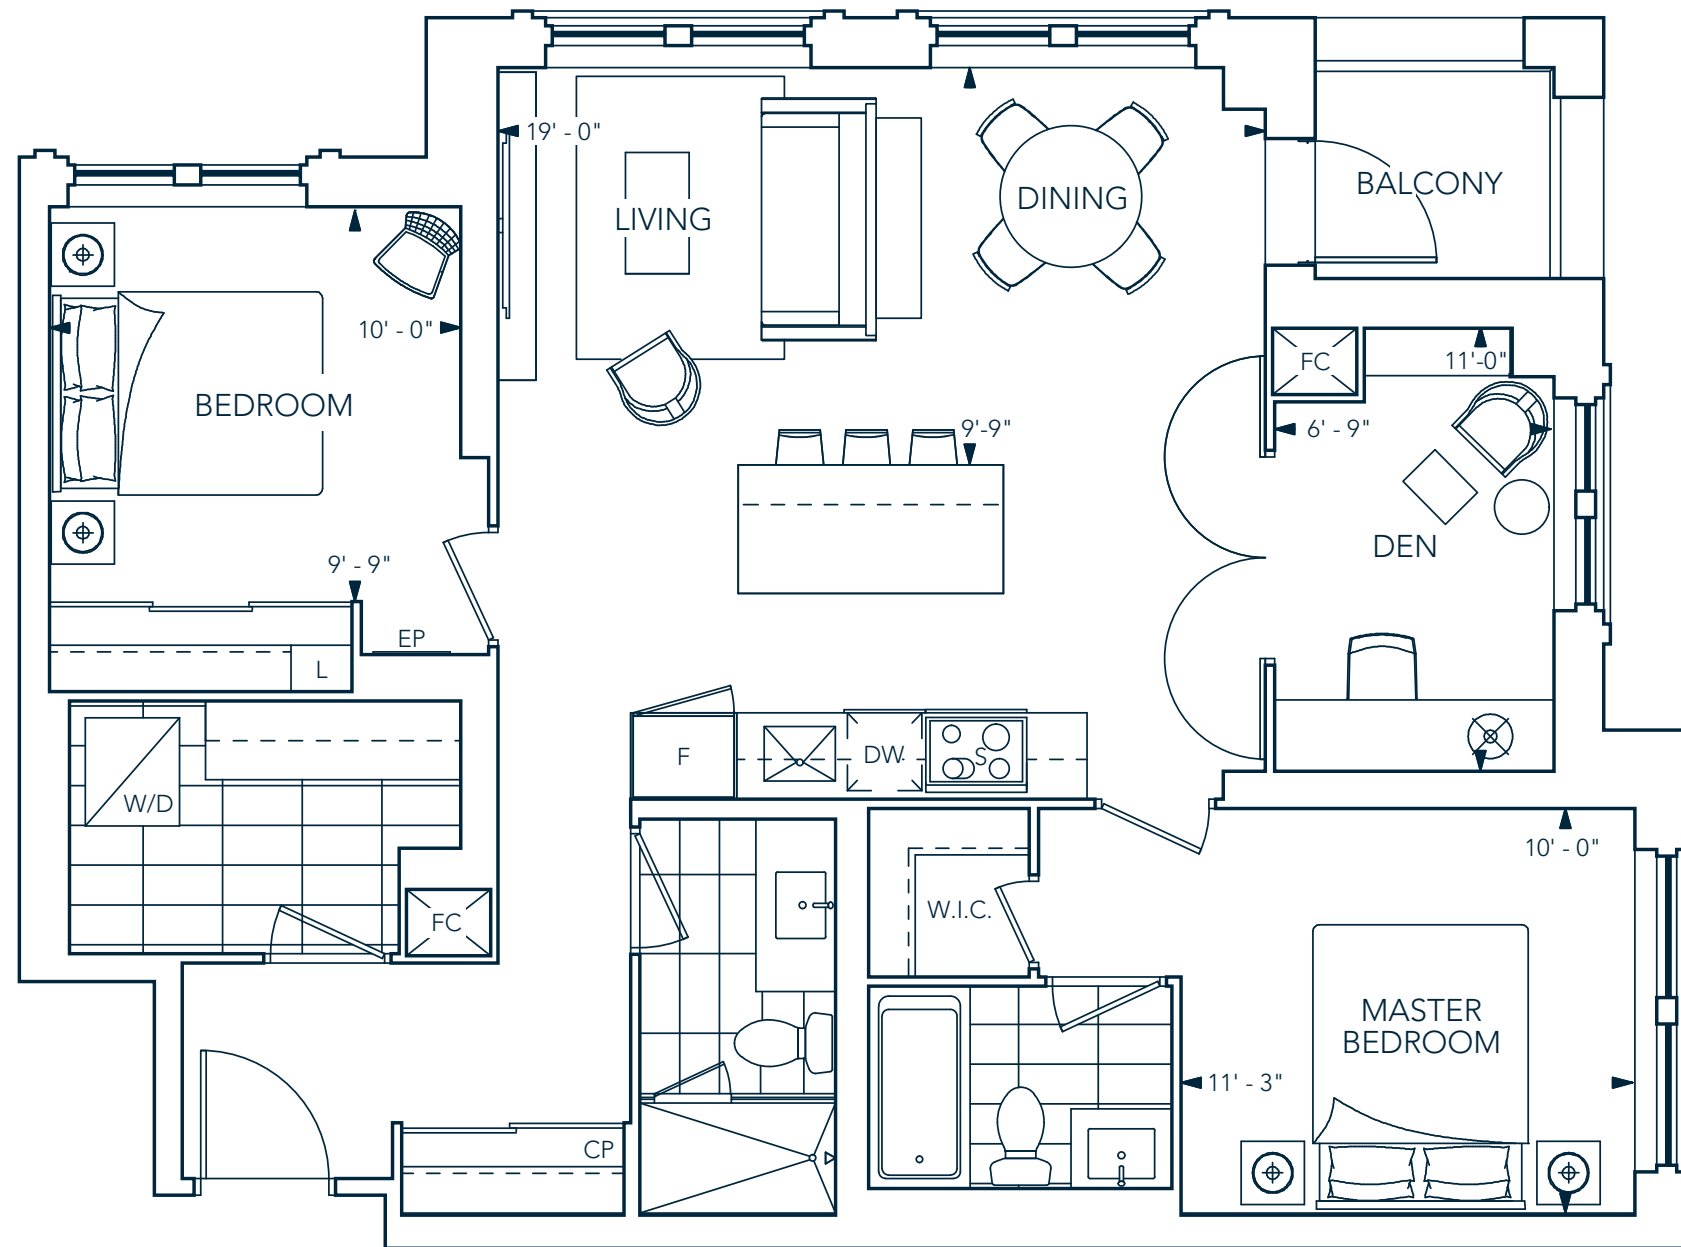

2 BEDROOMS, 2 BATHROOMS + BALCONY

Angela Papassotiriou, Broker
RE/MAX Excel Realty Ltd. | 905.597.0800

2S+D-1095 SF

2 BEDROOMS + DEN, 2 BATHROOMS, BALCONY

Angela Papassotiriou, Broker
RE/MAX Excel Realty Ltd. | 905.597.0800

2T-1117 SF

2 BEDROOMS, 2 BATHROOMS + BALCONY

Angela Papassotiriou, Broker
RE/MAX Excel Realty Ltd. | 905.597.0800

FLOOR 8-20

DEN

MASTER BEDROOM

DINING SPACE

LIVING ROOM