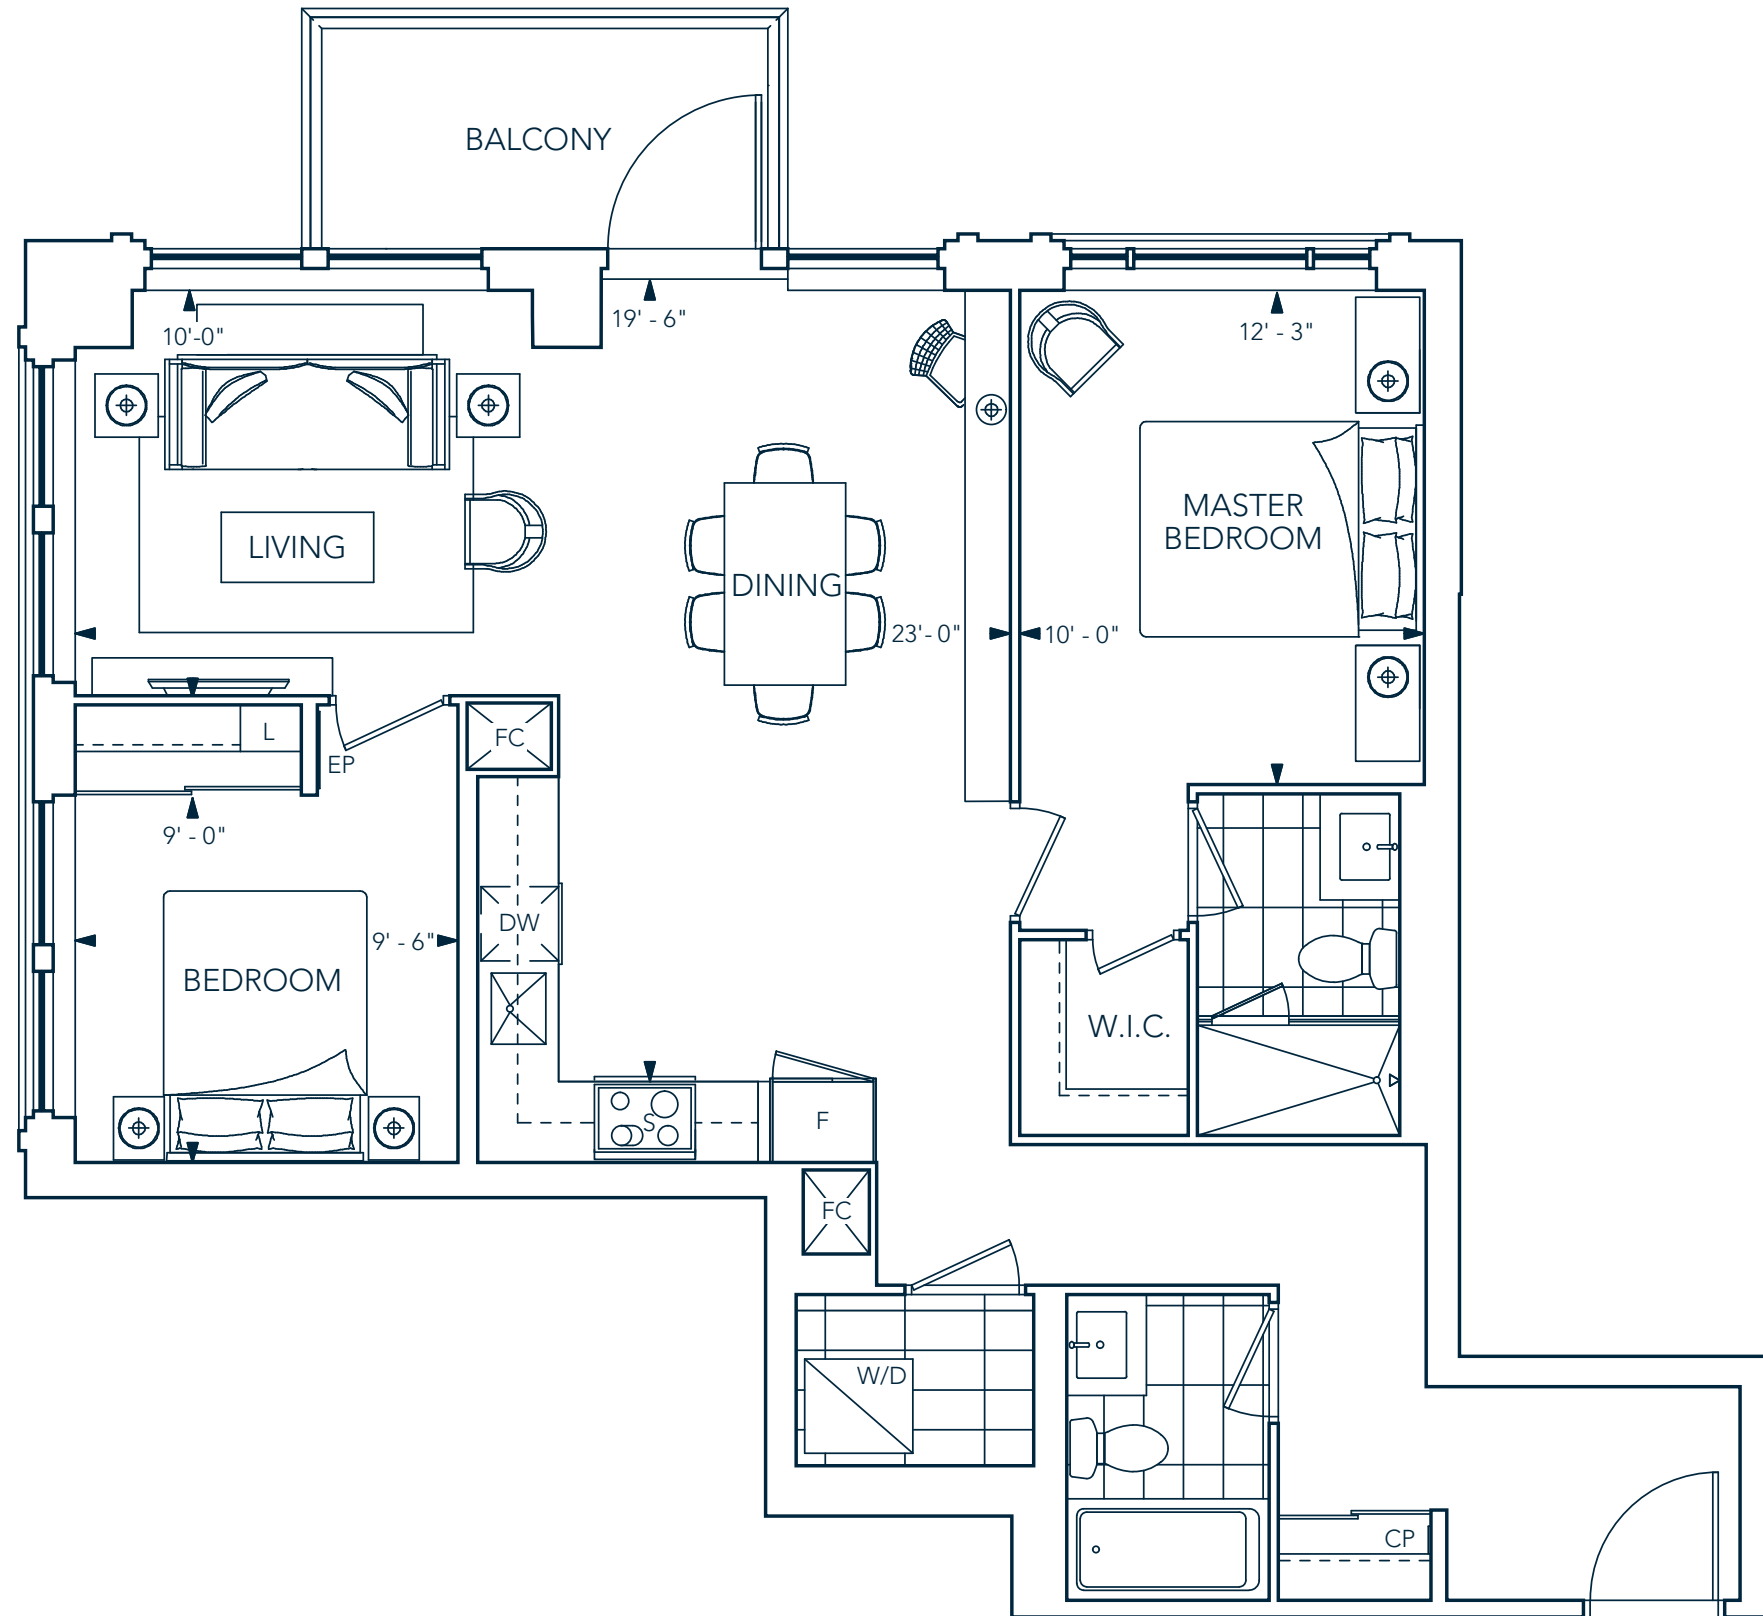

2M-1008 SF

2 BEDROOMS, 2 BATHROOMS + BALCONY

2N-1020 SF

2 BEDROOMS, 2 BATHROOMS + BALCONY

Angela Papassotiriou, Broker
RE/MAX Excel Realty Ltd. | 905.597.0800

2P-1040 SF

2 BEDROOMS, 2 BATHROOMS + BALCONY

2R-1089 SF

2T-1117 SF

2 BEDROOMS, 2 BATHROOMS + BALCONY

Angela Papassotiriou, Broker
RE/MAX Excel Realty Ltd. | 905.597.0800

FLOOR 8-20

DEN

MASTER BEDROOM

DINING SPACE

LIVING ROOM