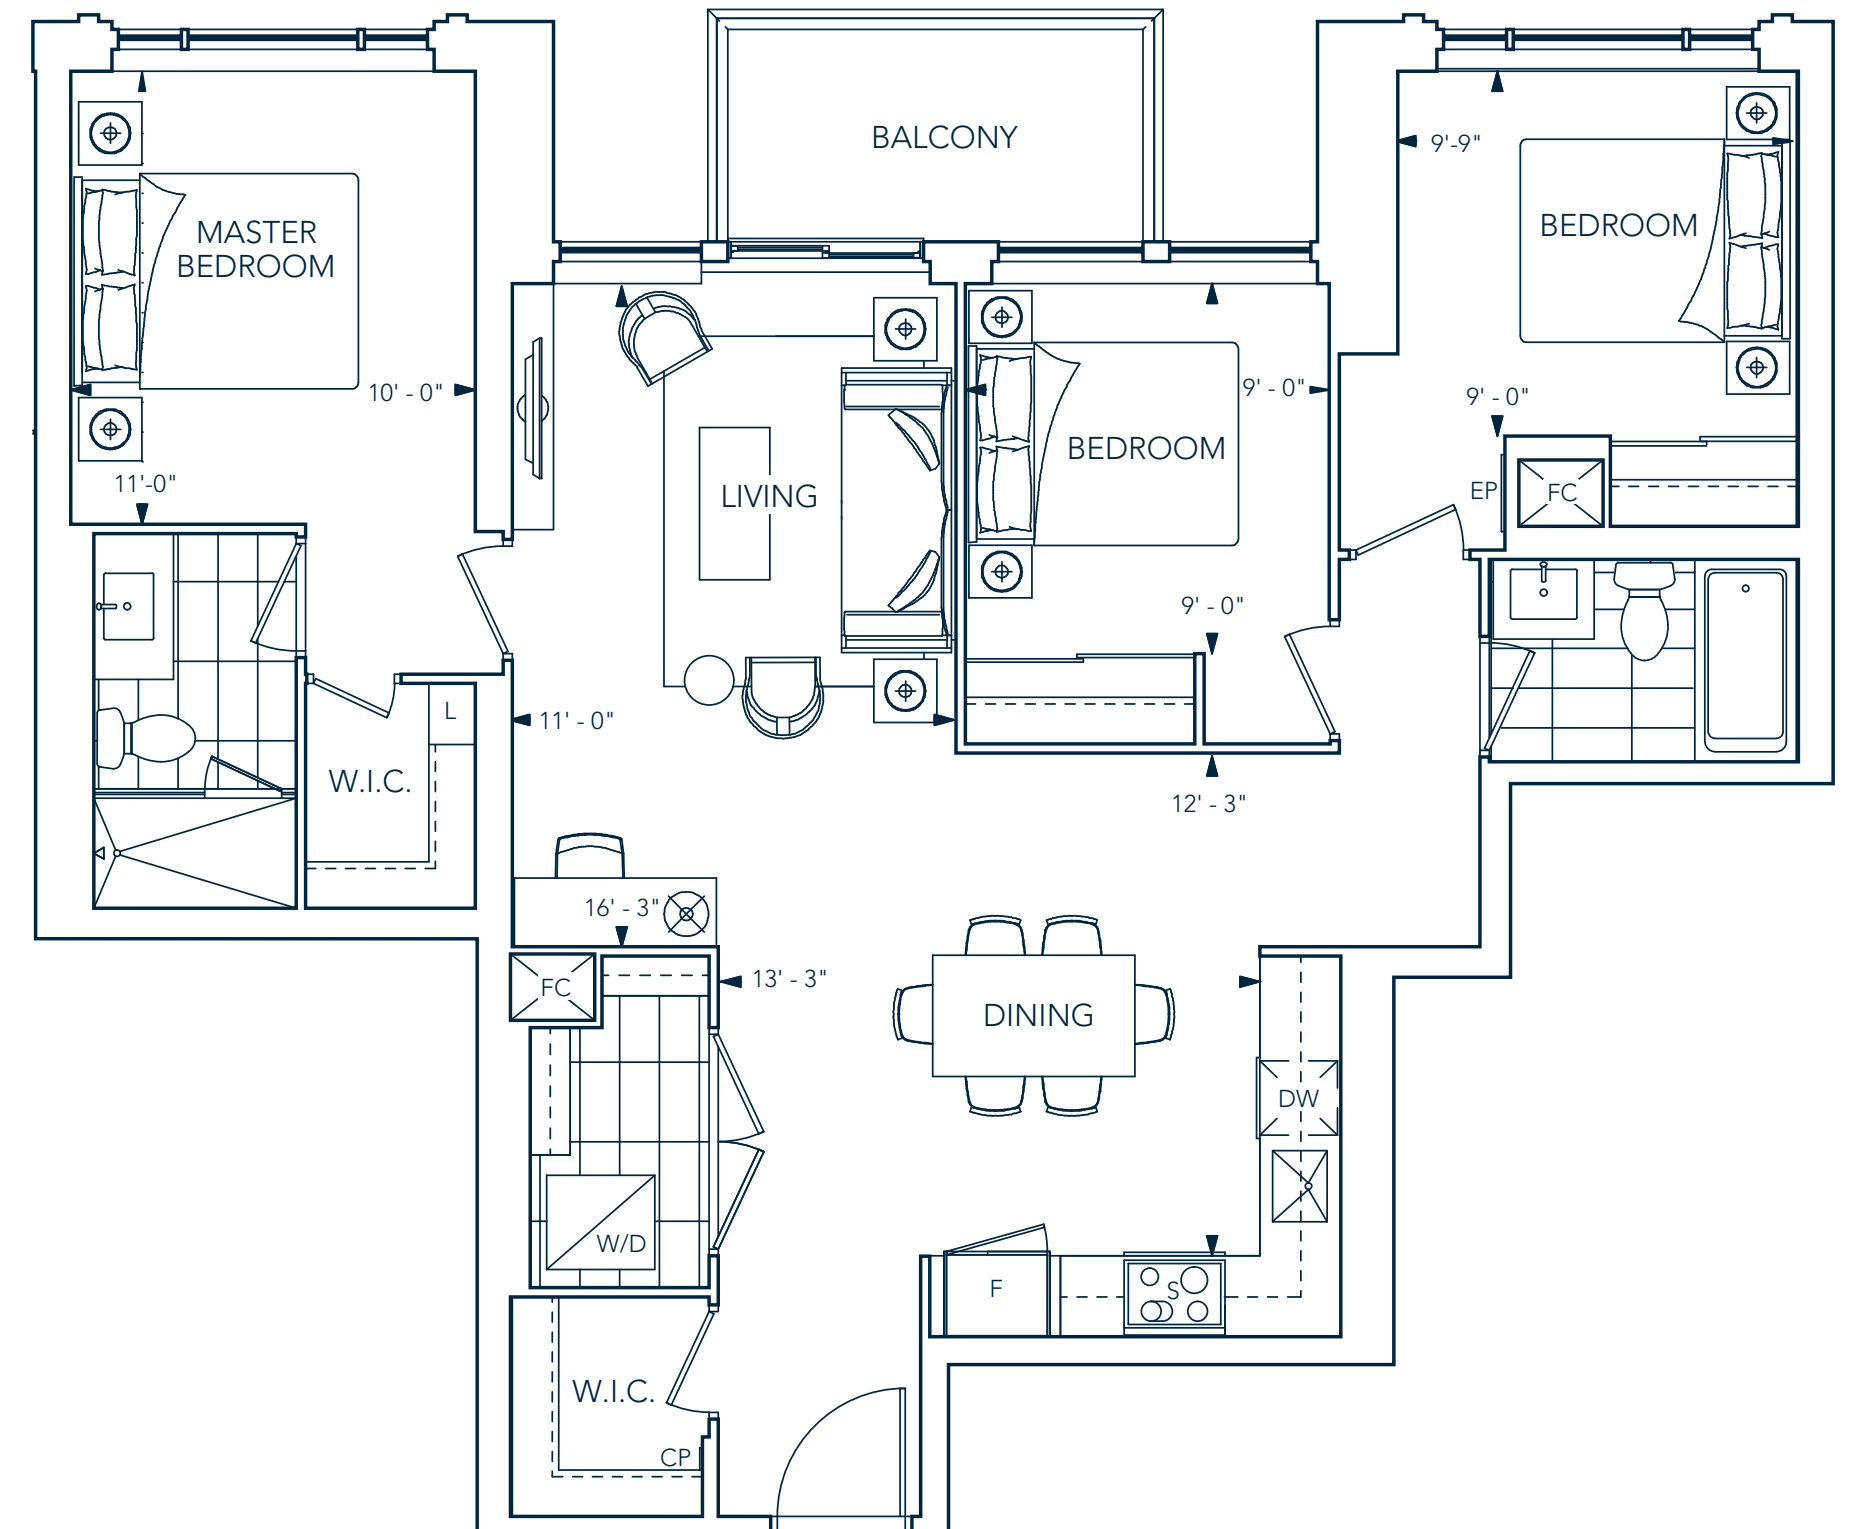

3B-1127 SF

3 BEDROOM, 2 BATHROOMS + BALCONY

Angela Papassotiriou, Broker
RE/MAX Excel Realty Ltd. | 905.597.0800