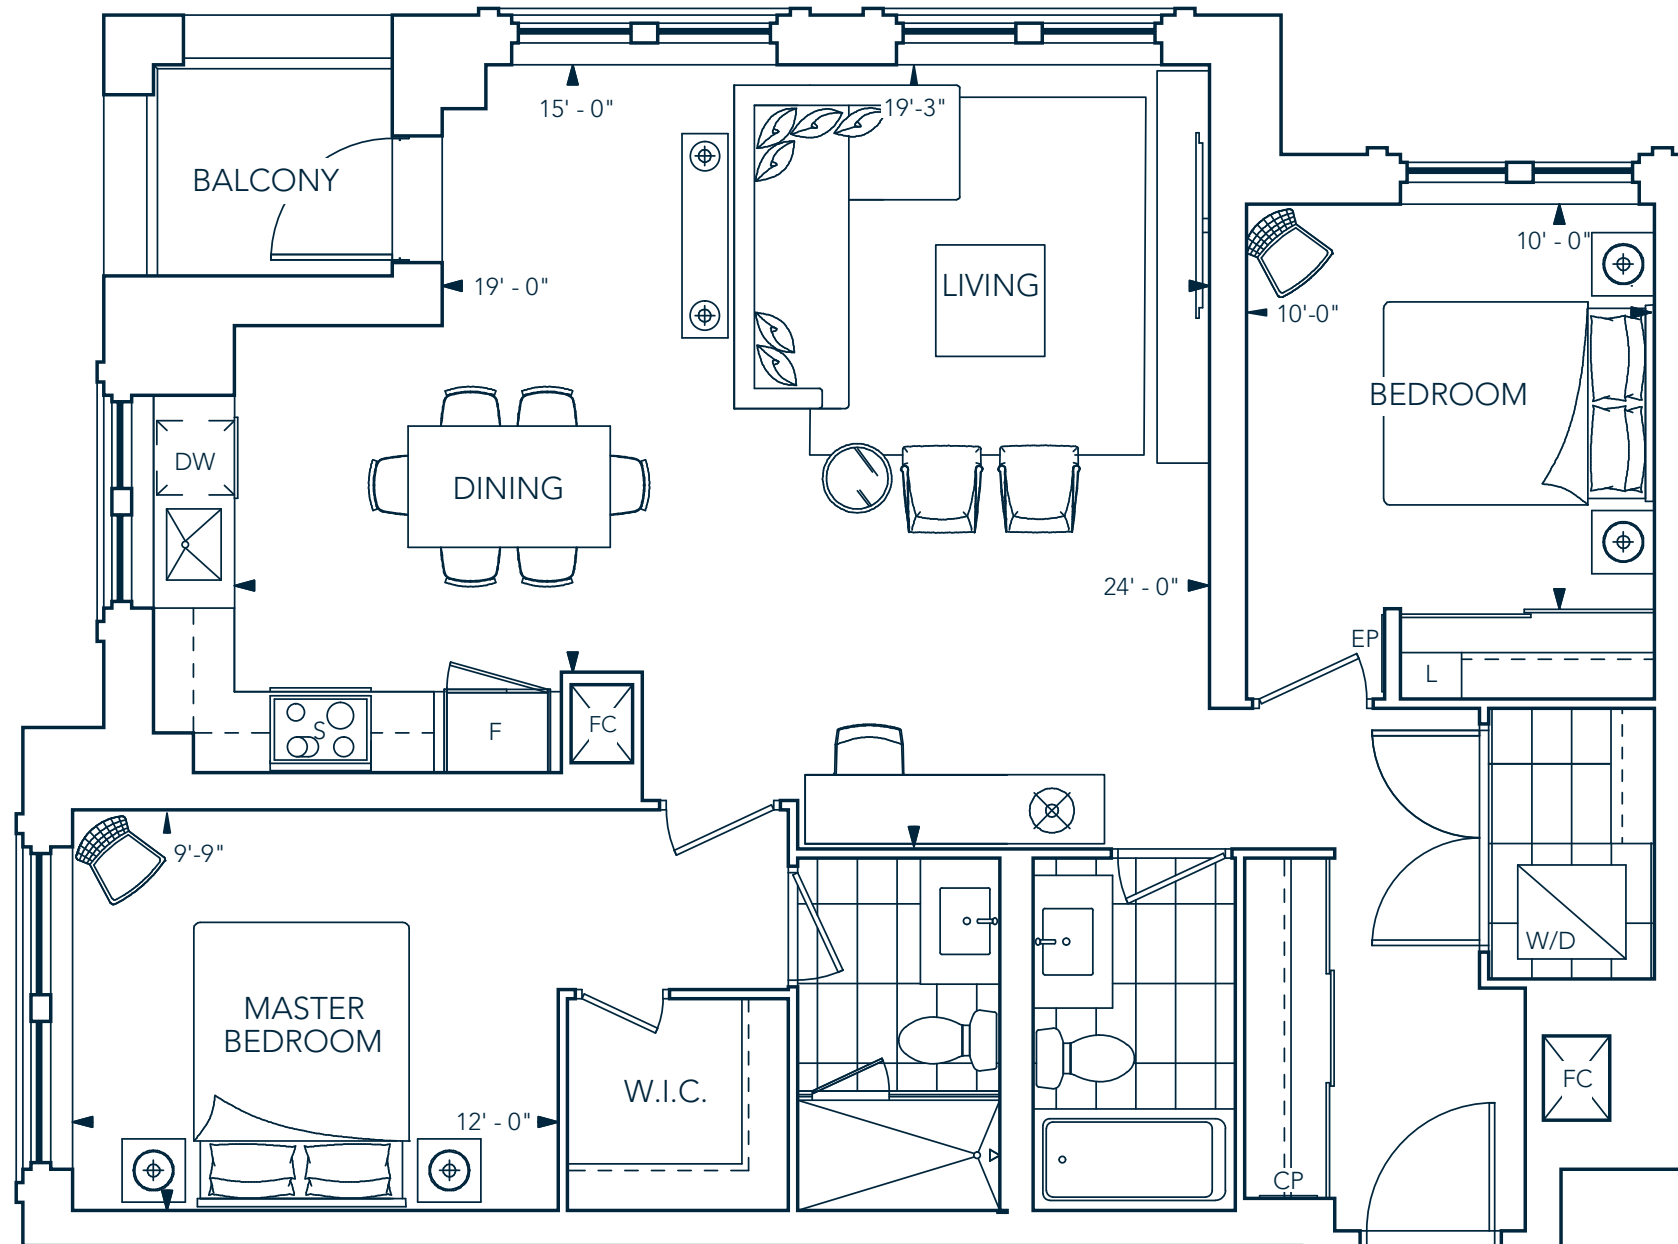

2 BEDROOMS, 2 BATHROOMS + BALCONY

Angela Papassotiriou, Broker
RE/MAX Excel Realty Ltd. | 905.597.0800

2S+D-1095 SF

2 BEDROOMS + DEN, 2 BATHROOMS, BALCONY

Angela Papassotiriou, Broker
RE/MAX Excel Realty Ltd. | 905.597.0800

2T-1117 SF

2 BEDROOMS, 2 BATHROOMS + BALCONY

Angela Papassotiriou, Broker
RE/MAX Excel Realty Ltd. | 905.597.0800

FLOOR 8-20

DEN

MASTER BEDROOM

DINING SPACE

LIVING ROOM