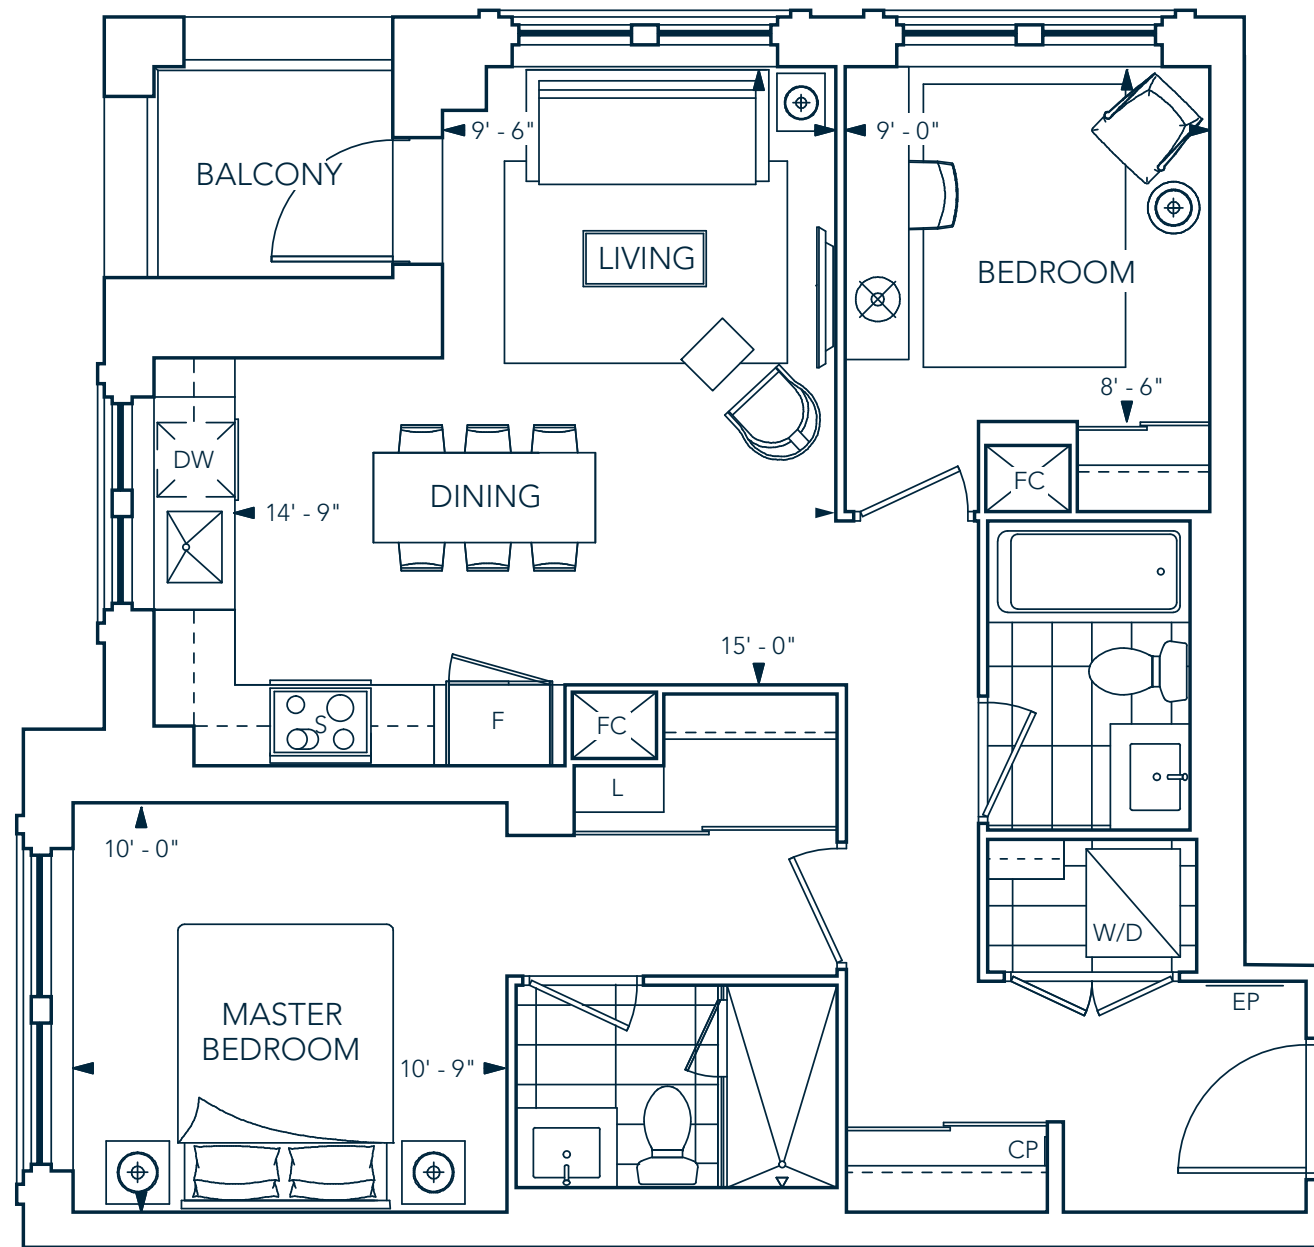

FLOORPLANS

For More Info, Contact:

**Angela Papassotiriou, Broker
RE/MAX Excel Realty Ltd. | 905.597.0800**

angela@homeXPRT.com

2A-778 SF

2 BEDROOMS, 2 BATHROOMS + BALCONY

Angela Papassotiriou, Broker
RE/MAX Excel Realty Ltd. | 905.597.0800

2D-835 SF

2 BEDROOMS, 2 BATHROOMS + BALCONY

Angela Papassotiriou, Broker
RE/MAX Excel Realty Ltd. | 905.597.0800

MASTER BEDROOM

LIVING

DEN

LIVING ROOM

2B-784 SF

2 BEDROOMS, 2 BATHROOMS + BALCONY

2E1-901 SF

2 BEDROOMS, 2 BATHROOMS + BALCONY

Angela Papassotiriou, Broker
 RE/MAX Excel Realty Ltd. | 905.597.0800

2F-910 SF

2 BEDROOMS, 2 BATHROOMS + BALCONY

2H-935 SF

2 BEDROOMS, 2 BATHROOMS + BALCONY