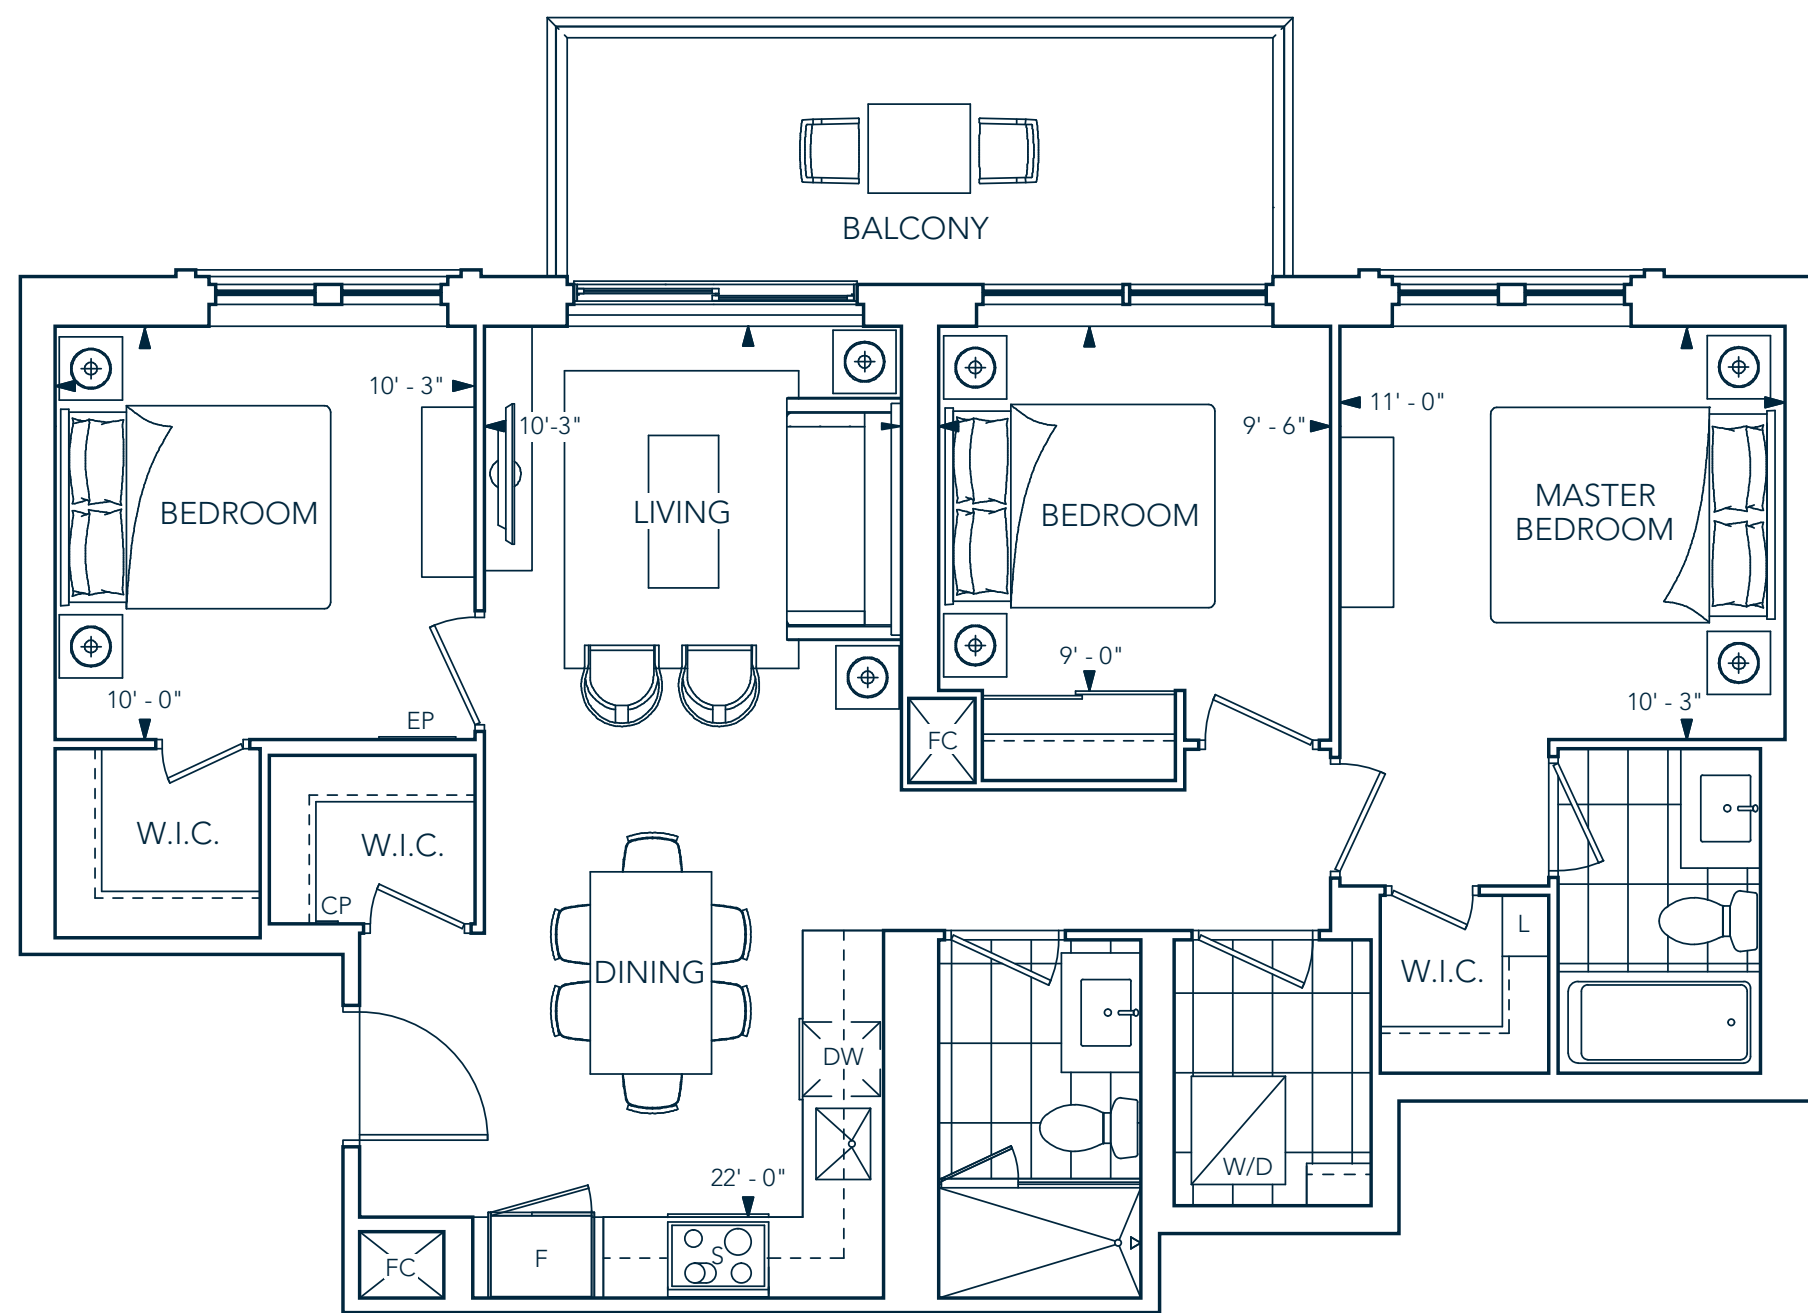

2T-1117 SF

2 BEDROOMS, 2 BATHROOMS + BALCONY

Angela Papassotiriou, Broker
RE/MAX Excel Realty Ltd. | 905.597.0800

FLOOR 8-20

DEN

MASTER BEDROOM

DINING SPACE

LIVING ROOM

3A-988 SF

3 BEDROOMS, 2 BATHROOMS + BALCONY

3B-1127 SF

3 BEDROOM, 2 BATHROOMS + BALCONY

Angela Papassotiriou, Broker
RE/MAX Excel Realty Ltd. | 905.597.0800

3C-1014 SF

3 BEDROOMS, 2 BATHROOMS + BALCONY

MASTER BEDROOM

BEDROOM

KITCHEN

LIVING ROOM

Angela Papassotiriou, Broker
RE/MAX Excel Realty Ltd. | 905.597.0800

3D-1229 SF

3 BEDROOMS, 2 BATHROOMS + BALCONY

Angela Papassotiriou, Broker
RE/MAX Excel Realty Ltd. | 905.597.0800