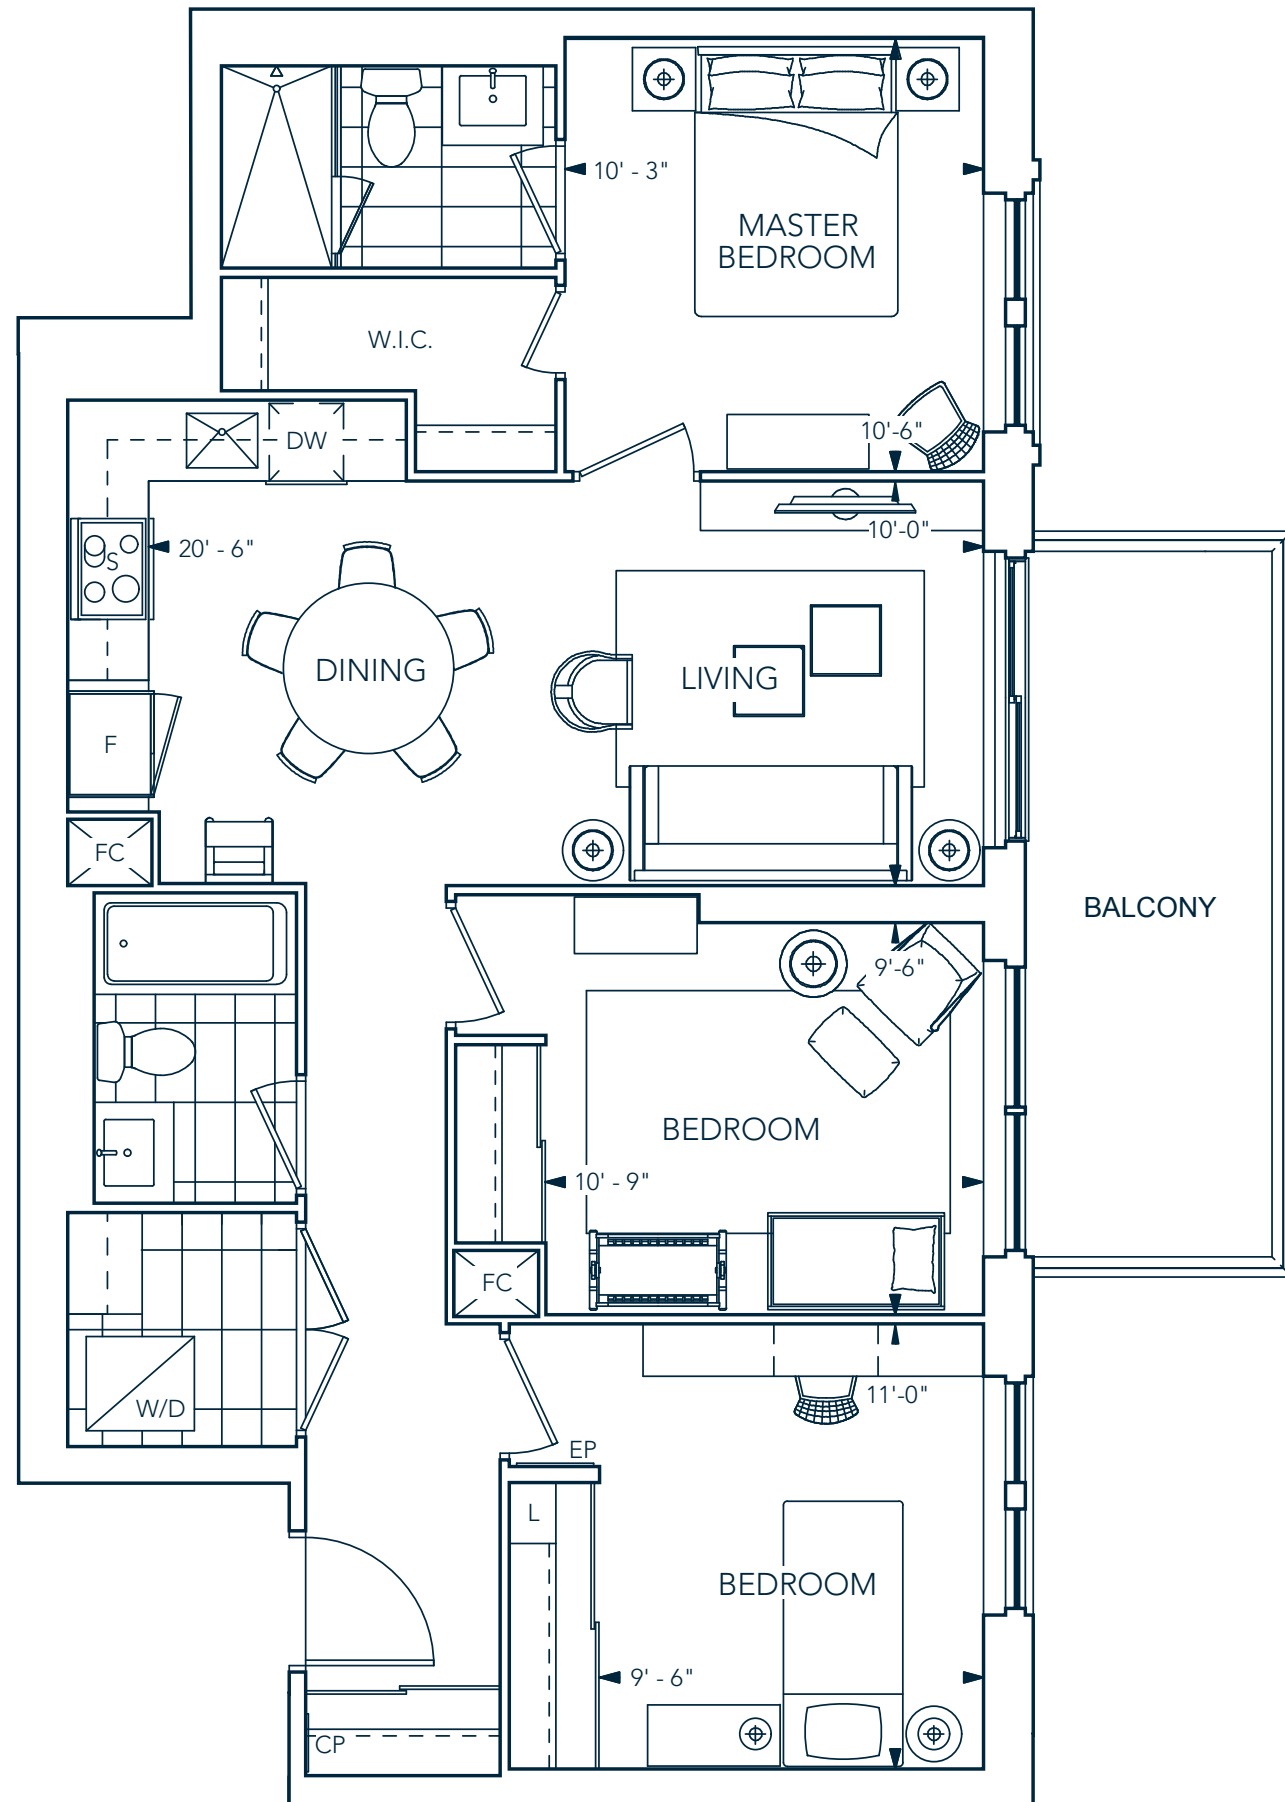

2T-1117 SF

2 BEDROOMS, 2 BATHROOMS + BALCONY

Angela Papassotiriou, Broker
RE/MAX Excel Realty Ltd. | 905.597.0800

FLOOR 8-20

DEN

MASTER BEDROOM

DINING SPACE

LIVING ROOM

3A-988 SF

3 BEDROOMS, 2 BATHROOMS + BALCONY

3B-1127 SF

3 BEDROOM, 2 BATHROOMS + BALCONY

Angela Papassotiriou, Broker
RE/MAX Excel Realty Ltd. | 905.597.0800

3C-1014 SF

3 BEDROOMS, 2 BATHROOMS + BALCONY

MASTER BEDROOM

BEDROOM

KITCHEN

LIVING ROOM

Angela Papassotiriou, Broker
RE/MAX Excel Realty Ltd. | 905.597.0800

3D-1229 SF

3 BEDROOMS, 2 BATHROOMS + BALCONY

Angela Papassotiriou, Broker
RE/MAX Excel Realty Ltd. | 905.597.0800