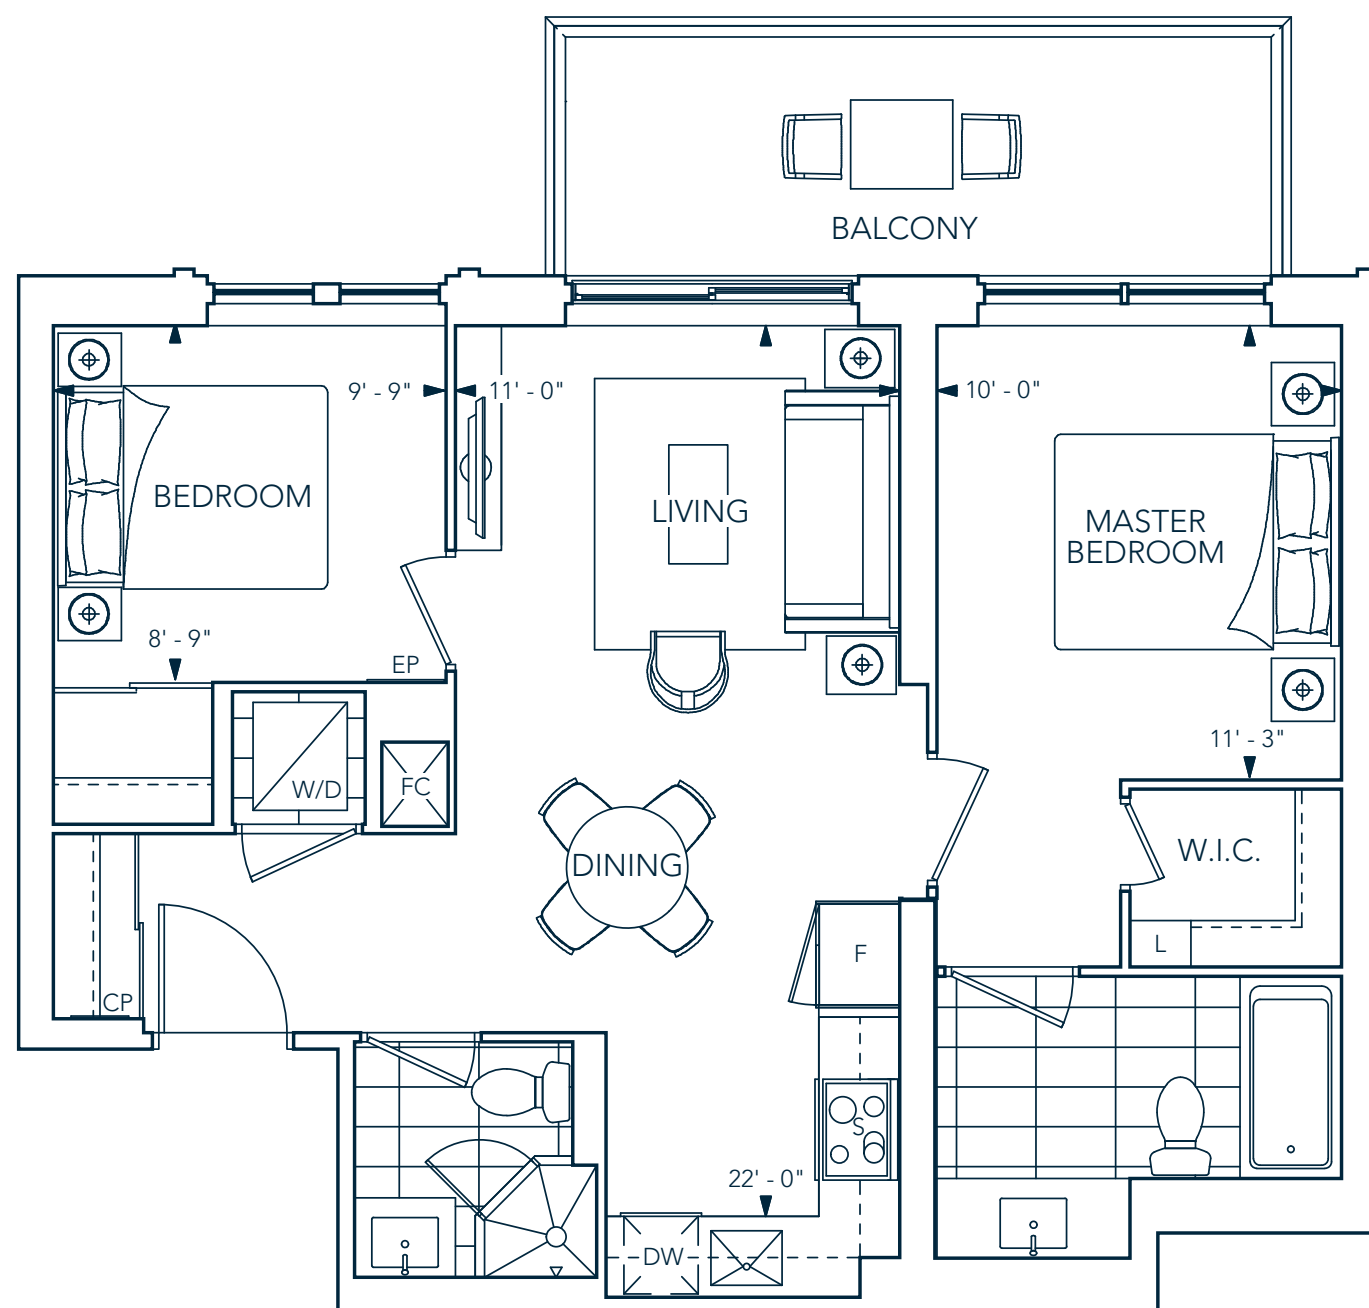

FLOORPLANS

For More Info, Contact:

**Angela Papassotiriou, Broker
RE/MAX Excel Realty Ltd. | 905.597.0800**

angela@homeXPRT.com

2A-778 SF

2 BEDROOMS, 2 BATHROOMS + BALCONY

Angela Papassotiriou, Broker
RE/MAX Excel Realty Ltd. | 905.597.0800

2D-835 SF

2 BEDROOMS, 2 BATHROOMS + BALCONY

Angela Papassotiriou, Broker
RE/MAX Excel Realty Ltd. | 905.597.0800

MASTER BEDROOM

LIVING

DEN

LIVING ROOM

2B-784 SF

2 BEDROOMS, 2 BATHROOMS + BALCONY

2E1-901 SF

2 BEDROOMS, 2 BATHROOMS + BALCONY

Angela Papassotiriou, Broker
 RE/MAX Excel Realty Ltd. | 905.597.0800

2F-910 SF

2 BEDROOMS, 2 BATHROOMS + BALCONY

2H-935 SF

2 BEDROOMS, 2 BATHROOMS + BALCONY