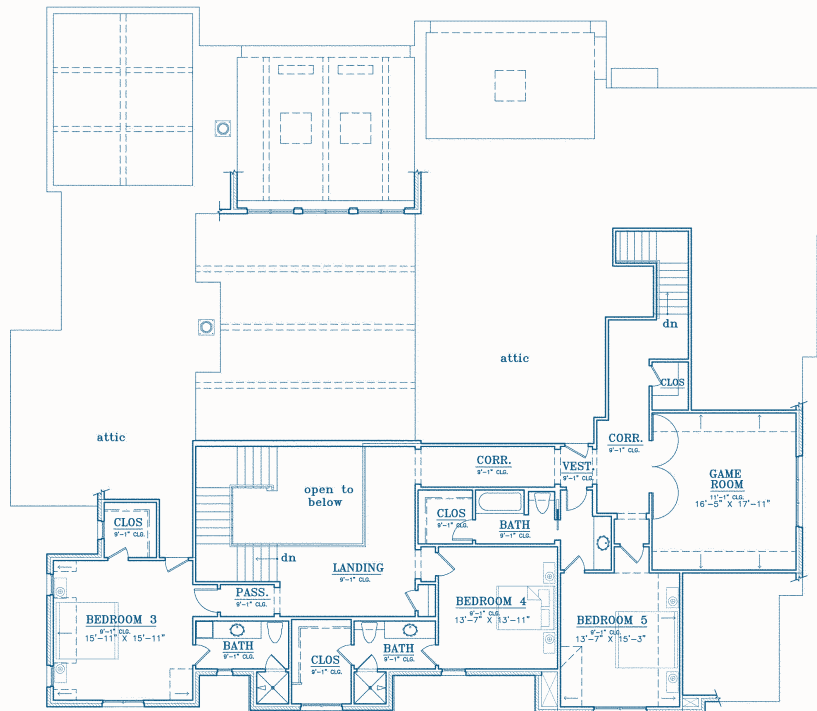

SECOND FLOOR

6623 LUPTON DRIVE

ARC AWARDS WINNER

LIVING BEST OF NORTH DALLAS & PARK CITIES READER'S CHOICE

BEST DHome 2018

DHome Magazine Best Builder Award 2005—2018

1st Floor Living Area 4,808
2nd Floor Living Area 2,088
Total Living Area 6,896

GRADUATE MASTER BUILDER

Green Built TEXAS

CERTIFIED GREEN PROFESSIONAL