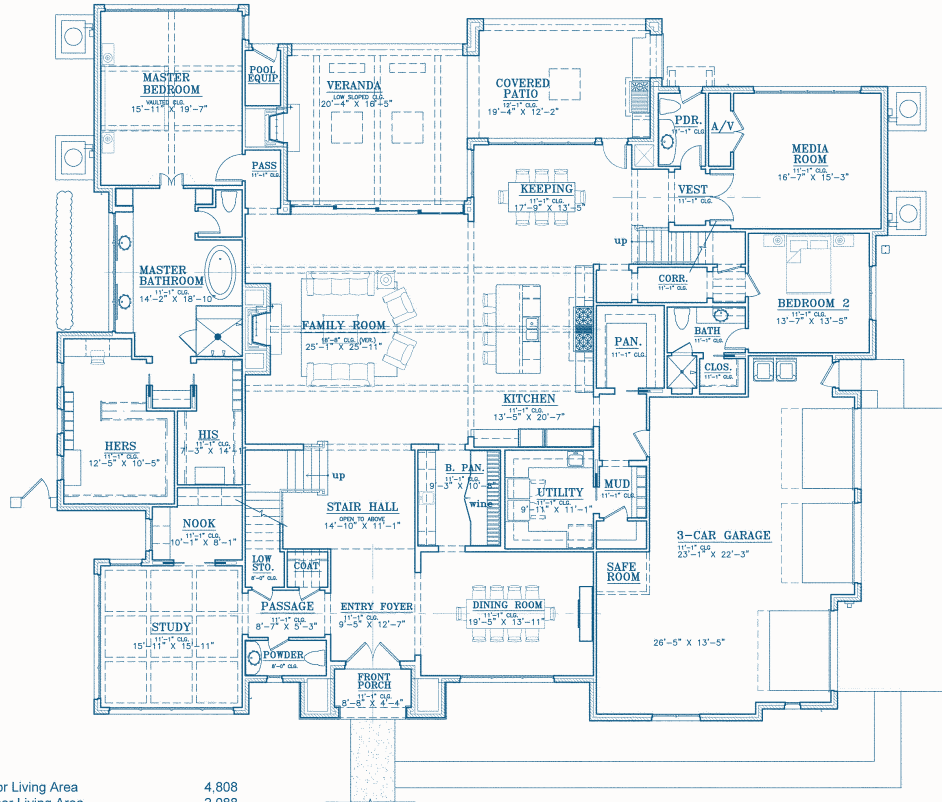

Alford Homes, L.P.

972.429.1074

AlfordHomes.com

FIRST FLOOR

6623 LUPTON DRIVE